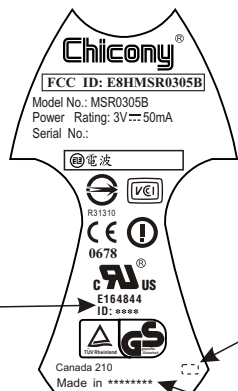

	A	B	C	D	E
1	REV LTR	DATE	REV . DIMENSION		DESIGN APPROVE
	△				
	△				

VENDER UL MARK.

CET → Made in Thailand  
CEM → Made in China

CET → CET  
CEM 2 → CEM2  
CEM 3 → CEM3

**NOTES:**

- 1.MATERIAL: SYNTHETIC PAPER t=0.15mm (WITH GLUE)  
(UL/CSA APPROVED)
- 2.BACKGROUND COLOR: WHITE
- 3.CHARACTER COLOR: PANTONE Process Black C
- 4.FINISHED: ADHESIVE.
- 5.LABEL VENDOR HAS TO BE APPRD. BY UL/CSA.

B0305		253-00305-00		CHICONY	
MODEL NO.		PART NO.		REMARK	
CHICPNY ELECTRONICS CO.,LTD		MAT.: NOTES		MODEL NO.:	
APPROVED	CHECKED	DESIGNED	SPEC: NOTES		B0305
		TAMMY	FINISH: NOTES		NAME:
			TOL:	Q'TY	(FOR MOUSE W/BALL)
			SCALE: 1:1	UNIT: MM	SPEC. ID LABEL
		04/01-'03		DWG NO.: 0305-CHI3	REV: X1