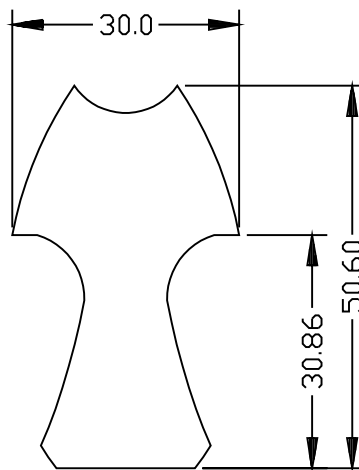

	A	B	C	D	E
1	REV LTR	DATE	REV . DIMENSION		DESIGN APPROVE
	△				
	△				

VENDER UL MARK.

CET → Made in Thailand  
CEM → Made in China

CET → CET  
CEM 2 → CEM2  
CEM 3 → CEM3

**NOTES:**

- 1.MATERIAL: SYNTHETIC PAPER t=0.15mm (WITH GLUE)  
(UL/CSA APPROVED)
- 2.BACKGROUND COLOR: WHITE
- 3.CHARACTER COLOR: PANTONE Process Black C
- 4.FINISHED: ADHESIVE.
- 5.LABEL VENDOR HAS TO BE APPRD. BY UL/CSA.

B0305		253-00305-00		CHICONY	
MODEL NO.		PART NO.		REMARK	
CHICPNY ELECTRONICS CO.,LTD		MAT.: NOTES		MODEL NO.:	
APPROVED	CHECKED	DESIGNED	SPEC: NOTES		B0305
		TAMMY	FINISH: NOTES		NAME:
			TOL:	Q'TY	(FOR MOUSE W/BALL)
			SCALE: 1:1	UNIT: MM	SPEC. ID LABEL
		04/01-'03		DWG NO.: 0305-CHI3	REV: X1