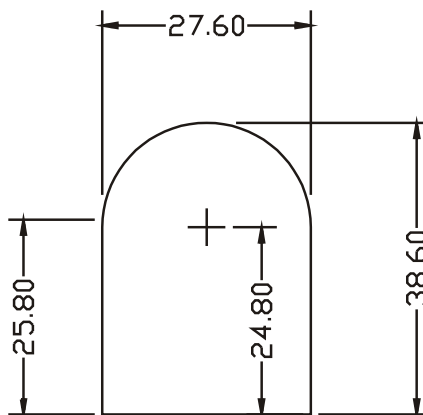

	A	B	C	D	E
1	REV LTR	DATE	REV . DIMENSION		DESIGN APPROVE
	△A				
	△B				

CET → LR94275
 CEM 2 → LR114370
 CEM 3 → 156913

VENDER UL MARK.

CET → Made in Thailand
 CEM → Made in China

NOTES:

- 1.MATERIAL: SYNTHETIC PAPER t=0.15mm (WITH GLUE)
(UL/CSA APPROVED)
- 2.BACKGROUND COLOR: WHITE
- 3.CHARACTER COLOR: PANTONE Process Black C
- 4.FINISHED: ADHESIVE. (SONY NP303)
- 5.LABEL VENDOR HAS TO BE APPRD. BY UL/CSA.

MSR0238...		253-00238-00		CHICONY	
MODEL NO.		PART NO.		REMARK	
CHICPNY ELECTRONICS CO.,LTD			MAT.: NOTES		MODEL NO.: MSR0238...
APPROVED	CHECKED	DESIGNED	SPEC: NOTES		
		TAMMY	FINISH: NOTES		NAME: (FOR MOUSE) SPEC. ID LABEL
			TOL:	Q'TY	
		08/30-'02	SCALE: 1 : 1		UNIT: MM
			DWG NO.:MSR0238T-FCC		REV: 0