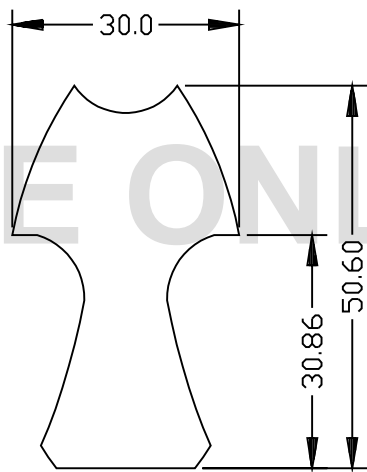

	A	B	C	D	E
1	REV LTR	DATE	REV . DIMENSION	DESIGN	APPROVE
	△A				
	△B				

VENDER UL MARK.
 CET → Made in Thailand
 CEM → Made in China
 CET → CET
 CEM 2 → CEM2
 CEM 3 → CEM3

REFERENCE ONLY

NOTES:

- 1.MATERIAL: SYNTHETIC PAPER t=0.15mm (WITH GLUE)
(UL/CSA APPROVED)
- 2.BACKGROUND COLOR: WHITE
- 3.CHARACTER COLOR: PANTONE Process Black C
- 4.FINISHED: ADHESIVE.
- 5.LABEL VENDOR HAS TO BE APPRD. BY UL/CSA.

MUR0238...		253-00238-00		CHICONY	
MODEL NO.		PART NO.		REMARK	
CHICPNY ELECTRONICS CO.,LTD			MAT.: NOTES		MODEL NO.: MUR0238...
APPROVED	CHECKED	DESIGNED	SPEC: NOTES		
		TAMMY	FINISH: NOTES		NAME: (FOR MOUSE W/BALL) SPEC. ID LABEL
			TOL:	Q'TY	
		12/23-'02	SCALE: 1 : 1		UNIT: MM
			DWG NO.: B0238-FCC		REV: 0