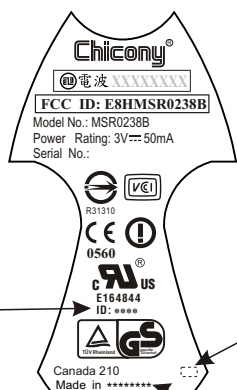

	A	B	C	D	E
1	REV LTR	DATE	REV . DIMENSION	DESIGN	APPROVE
	△A				
	△B				

VENDER UL MARK.
 CET → Made in Thailand
 CEM → Made in China
 CET → CET
 CEM 2 → CEM2
 CEM 3 → CEM3

REFERENCE ONLY

NOTES:

- 1.MATERIAL: SYNTHETIC PAPER t=0.15mm (WITH GLUE)
(UL/CSA APPROVED)
- 2.BACKGROUND COLOR: WHITE
- 3.CHARACTER COLOR: PANTONE Process Black C
- 4.FINISHED: ADHESIVE.
- 5.LABEL VENDOR HAS TO BE APPRD. BY UL/CSA.

MUR0238...		253-00238-00		CHICONY	
MODEL NO.		PART NO.		REMARK	
CHICPNY ELECTRONICS CO.,LTD			MAT.: NOTES		MODEL NO.: MUR0238...
APPROVED	CHECKED	DESIGNED	SPEC: NOTES		
		TAMMY	FINISH: NOTES		NAME: (FOR MOUSE W/BALL) SPEC. ID LABEL
			TOL:	Q'TY	
		12/23-'02	SCALE: 1 : 1		UNIT: MM
			DWG NO.: B0238-FCC		REV: 0