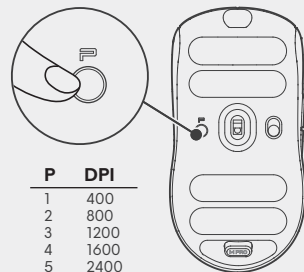

ALIENWARE™

Pro Wireless Gaming Mouse

For detailed User's Guide

Dell.com/support/alienware/PRO-MS

1

2

Alienware.com

Regulatory Model: PRO-MS