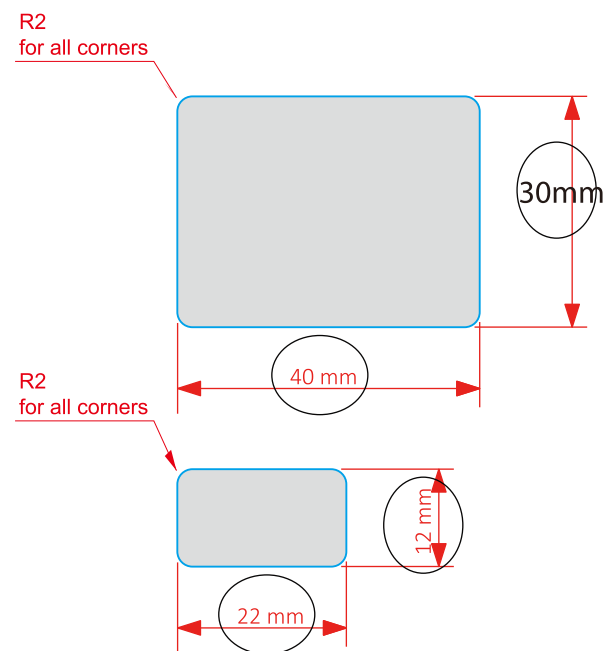

NALA

EMEA

AMO

DIB

APJ

APJ ONLY - APPLIED TO C-DECK

BACKGROUND COLOR = BLACK  
 GRAPHICS COLOR = PANTONE COOL GREY 10 C

ANATEL ONLY - APPLIED TO C-DECK