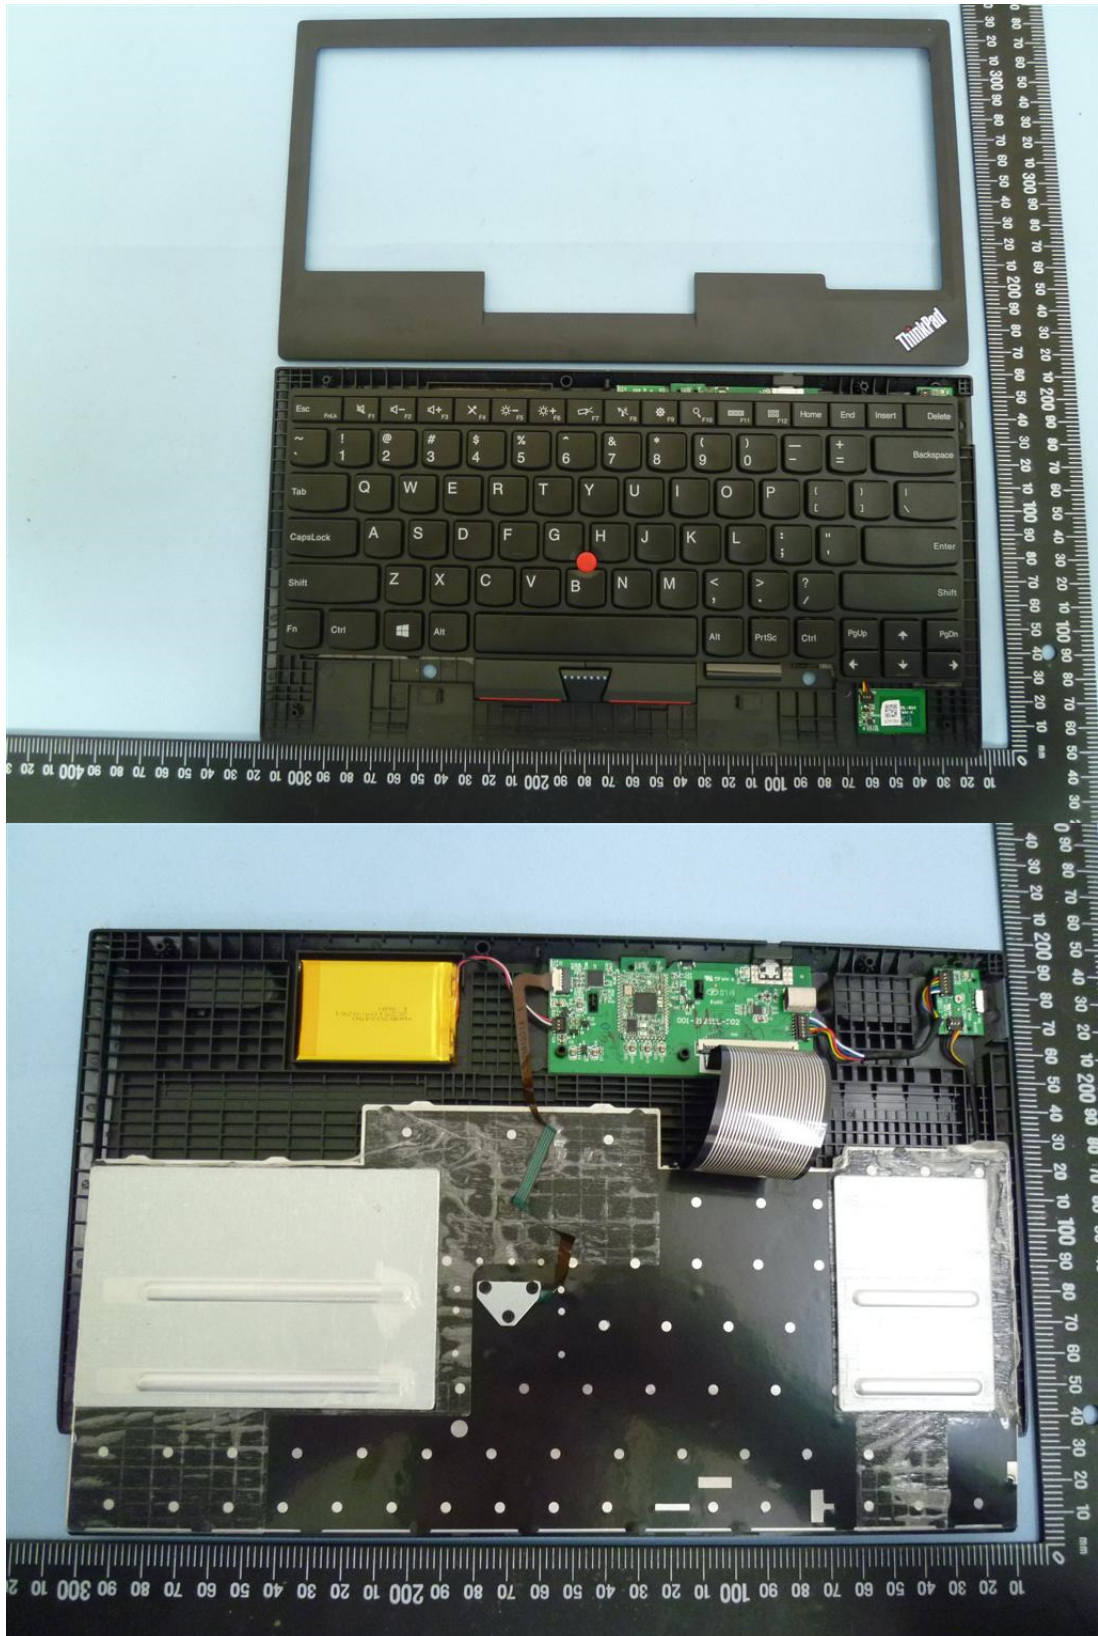

Product: ThinkPad Compact Bluetooth Keyboard with TrackPoint

Type Designation: KT-1255

Product: ThinkPad Compact Bluetooth Keyboard with TrackPoint

Type Designation: KT-1255

Product: ThinkPad Compact Bluetooth Keyboard with TrackPoint

Type Designation: KT-1255

Product: ThinkPad Compact Bluetooth Keyboard with TrackPoint

Type Designation: KT-1255

Product: ThinkPad Compact Bluetooth Keyboard with TrackPoint

Type Designation: KT-1255