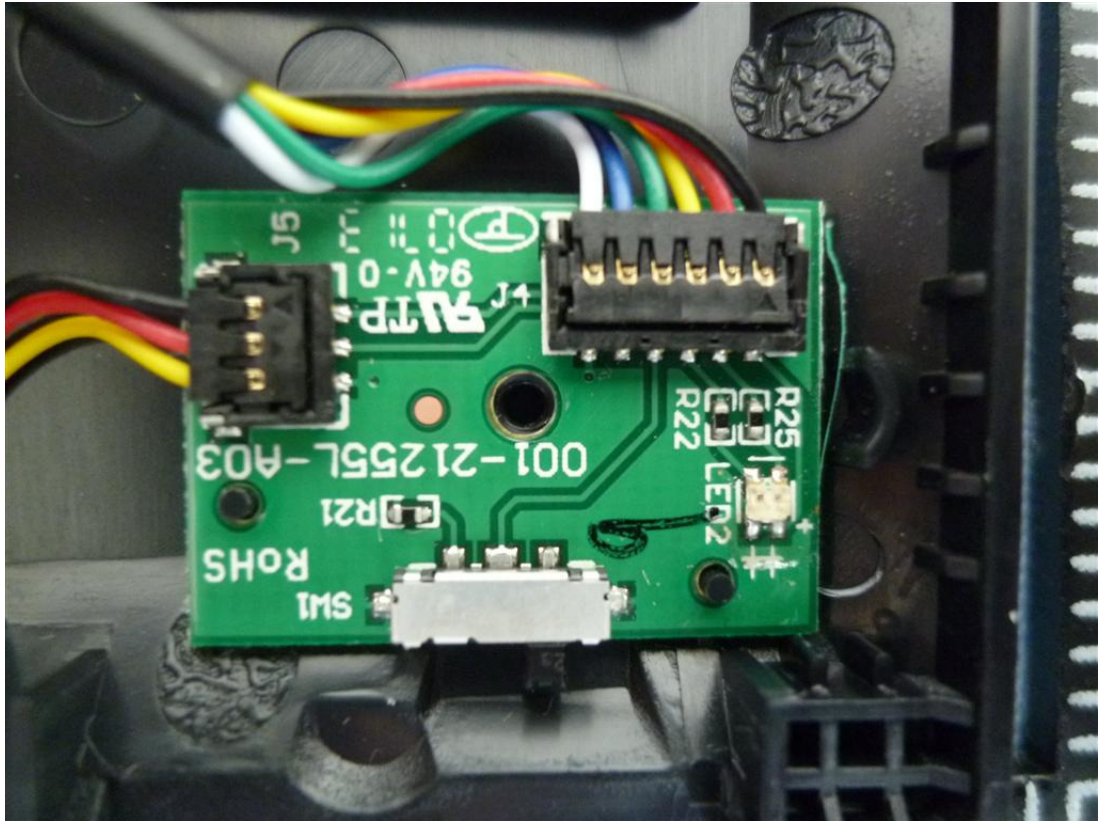

Product: ThinkPad Compact Bluetooth Keyboard with TrackPoint

Type Designation: KT-1255

Product: ThinkPad Compact Bluetooth Keyboard with TrackPoint

Type Designation: KT-1255

Product: ThinkPad Compact Bluetooth Keyboard with TrackPoint

Type Designation: KT-1255

Product: ThinkPad Compact Bluetooth Keyboard with TrackPoint

Type Designation: KT-1255

Product: ThinkPad Compact Bluetooth Keyboard with TrackPoint

Type Designation: KT-1255