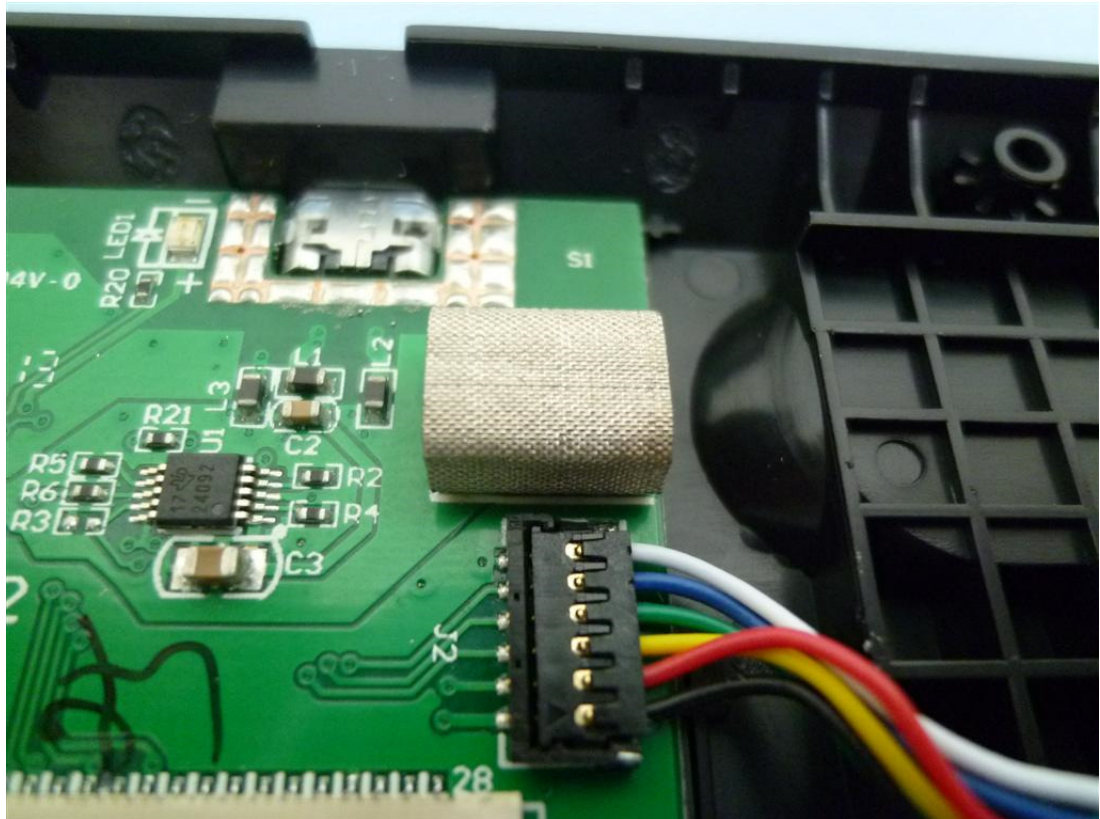

Product: ThinkPad Compact Bluetooth Keyboard with TrackPoint

Type Designation: KT-1255

Product: ThinkPad Compact Bluetooth Keyboard with TrackPoint

Type Designation: KT-1255

Product: ThinkPad Compact Bluetooth Keyboard with TrackPoint

Type Designation: KT-1255

Product: ThinkPad Compact Bluetooth Keyboard with TrackPoint

Type Designation: KT-1255

Product: ThinkPad Compact Bluetooth Keyboard with TrackPoint

Type Designation: KT-1255