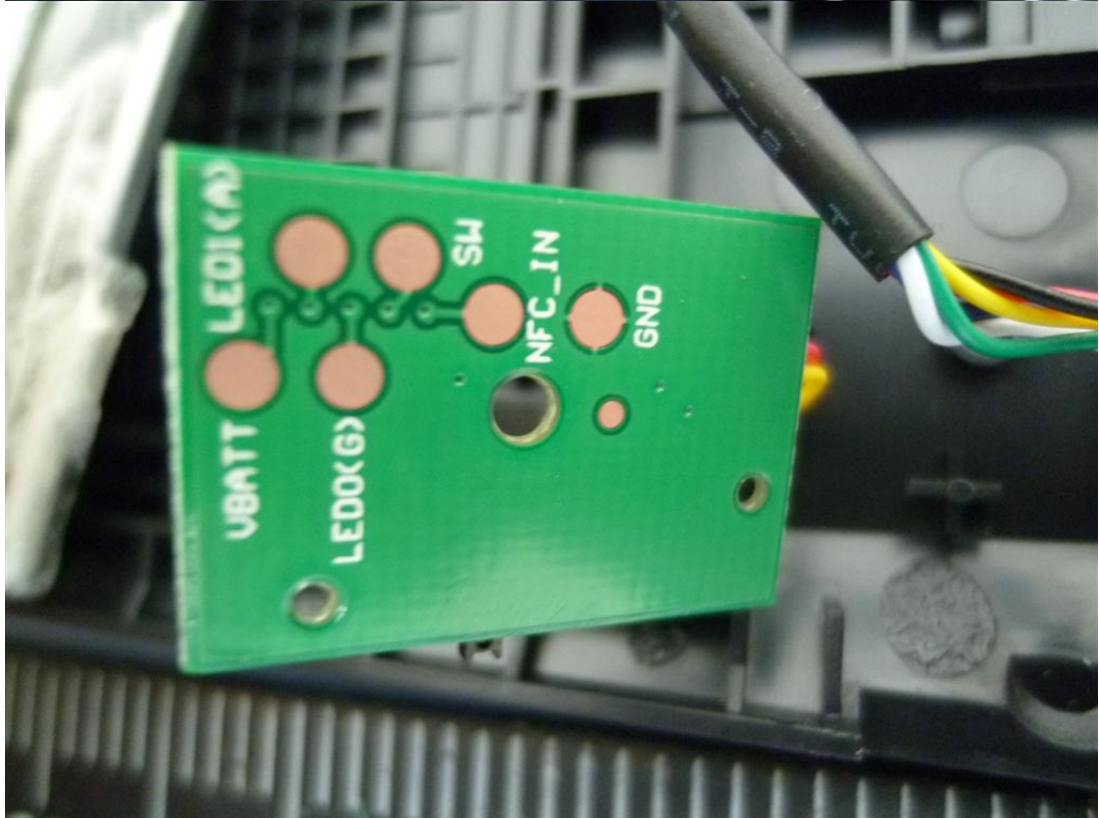

Product: ThinkPad Compact Bluetooth Keyboard with TrackPoint

Type Designation: KT-1255

Product: ThinkPad Compact Bluetooth Keyboard with TrackPoint

Type Designation: KT-1255

Product: ThinkPad Compact Bluetooth Keyboard with TrackPoint

Type Designation: KT-1255

Product: ThinkPad Compact Bluetooth Keyboard with TrackPoint

Type Designation: KT-1255

Product: ThinkPad Compact Bluetooth Keyboard with TrackPoint

Type Designation: KT-1255