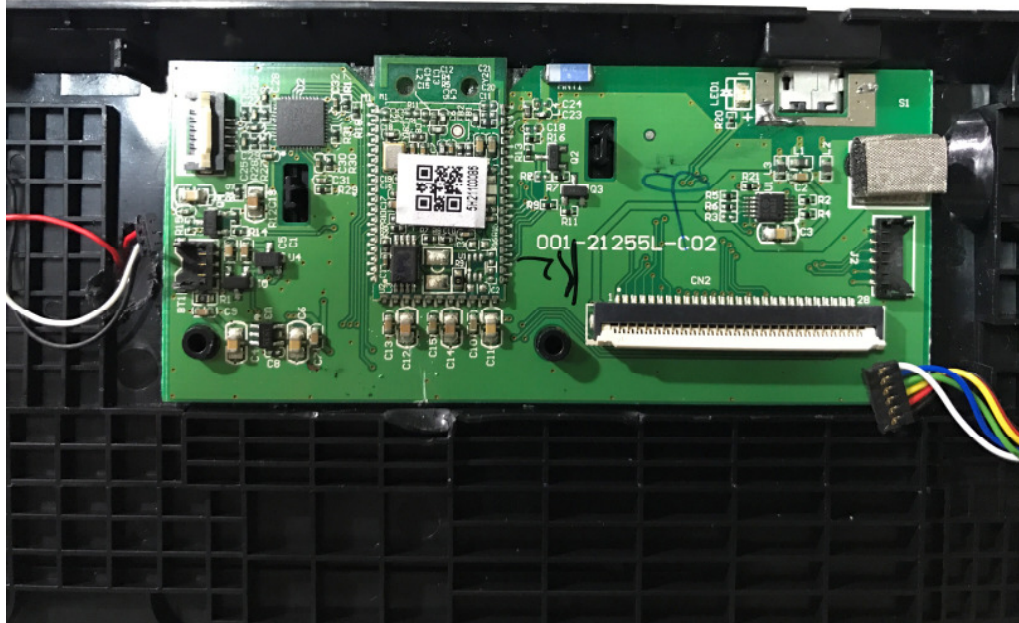

Product: ThinkPad Compact Bluetooth Keyboard with TrackPoint

Type Designation: KT-1255

Product: ThinkPad Compact Bluetooth Keyboard with TrackPoint

Type Designation: KT-1255

Product: ThinkPad Compact Bluetooth Keyboard with TrackPoint

Type Designation: KT-1255

Product: ThinkPad Compact Bluetooth Keyboard with TrackPoint

Type Designation: KT-1255

Product: ThinkPad Compact Bluetooth Keyboard with TrackPoint

Type Designation: KT-1255