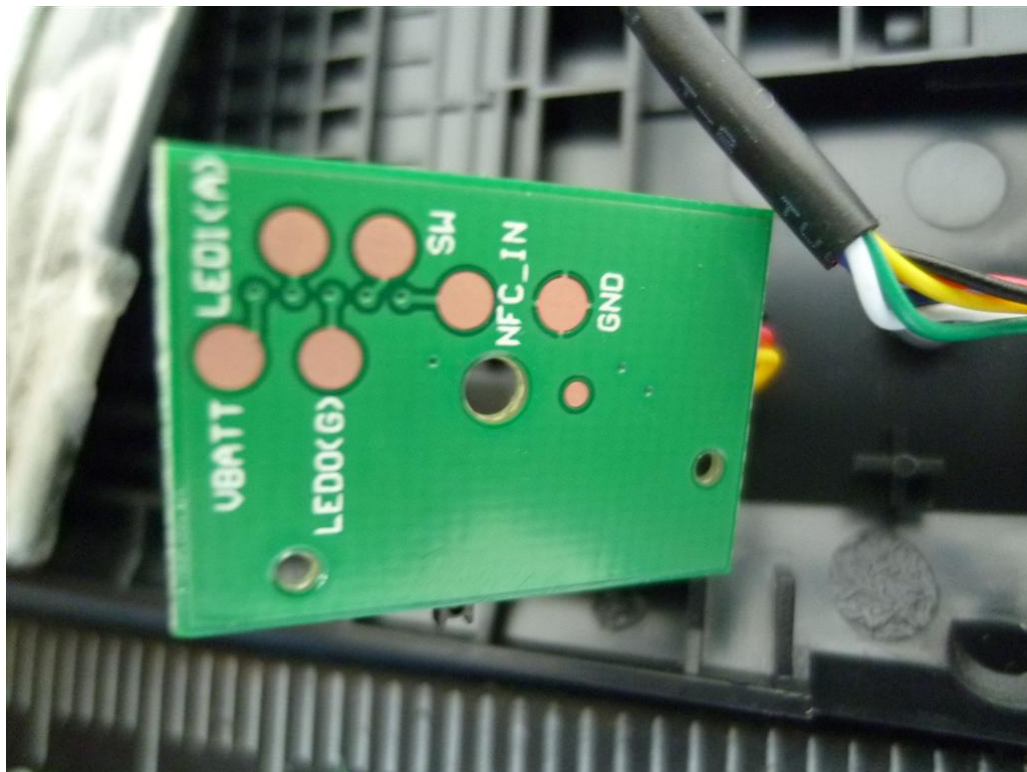

Product: ThinkPad Compact Bluetooth Keyboard with TrackPoint

Type Designation: KT-1255

Product: ThinkPad Compact Bluetooth Keyboard with TrackPoint

Type Designation: KT-1255

Product: ThinkPad Compact Bluetooth Keyboard with TrackPoint

Type Designation: KT-1255

Product: ThinkPad Compact Bluetooth Keyboard with TrackPoint

Type Designation: KT-1255

Product: ThinkPad Compact Bluetooth Keyboard with TrackPoint

Type Designation: KT-1255

Product: ThinkPad Compact Bluetooth Keyboard with TrackPoint

Type Designation: KT-1255