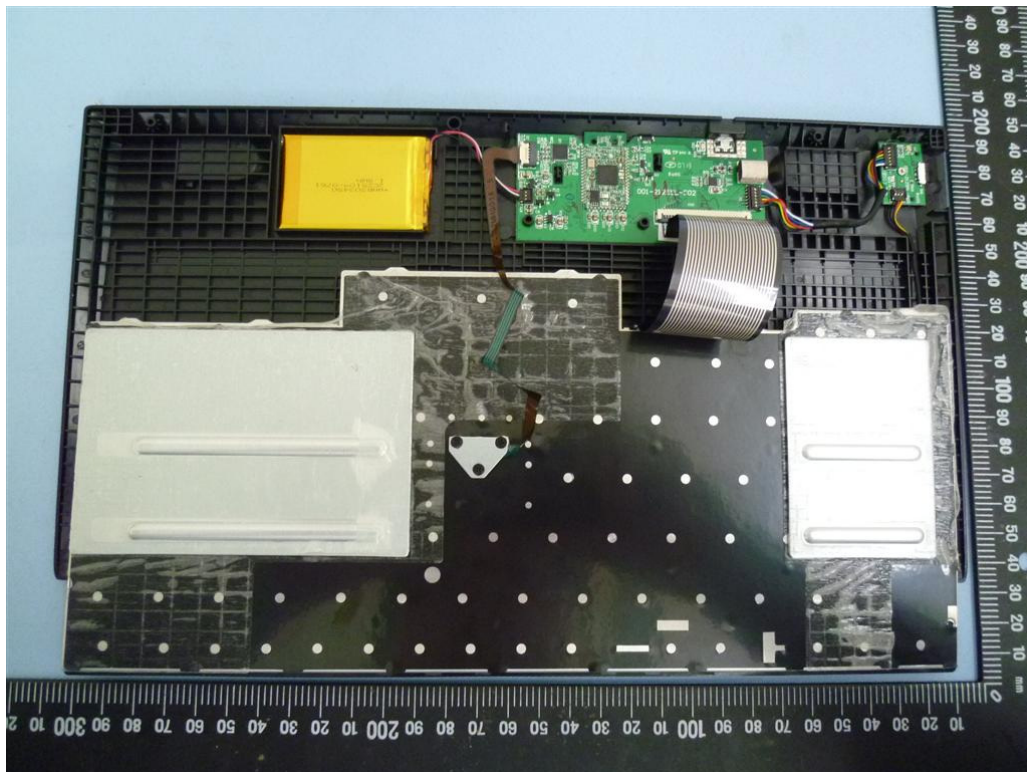

Product: ThinkPad Compact Bluetooth Keyboard with TrackPoint

Type Designation: KT-1255

Product: ThinkPad Compact Bluetooth Keyboard with TrackPoint

Type Designation: KT-1255

Product: ThinkPad Compact Bluetooth Keyboard with TrackPoint

Type Designation: KT-1255

Product: ThinkPad Compact Bluetooth Keyboard with TrackPoint

Type Designation: KT-1255

Product: ThinkPad Compact Bluetooth Keyboard with TrackPoint

Type Designation: KT-1255

Product: ThinkPad Compact Bluetooth Keyboard with TrackPoint