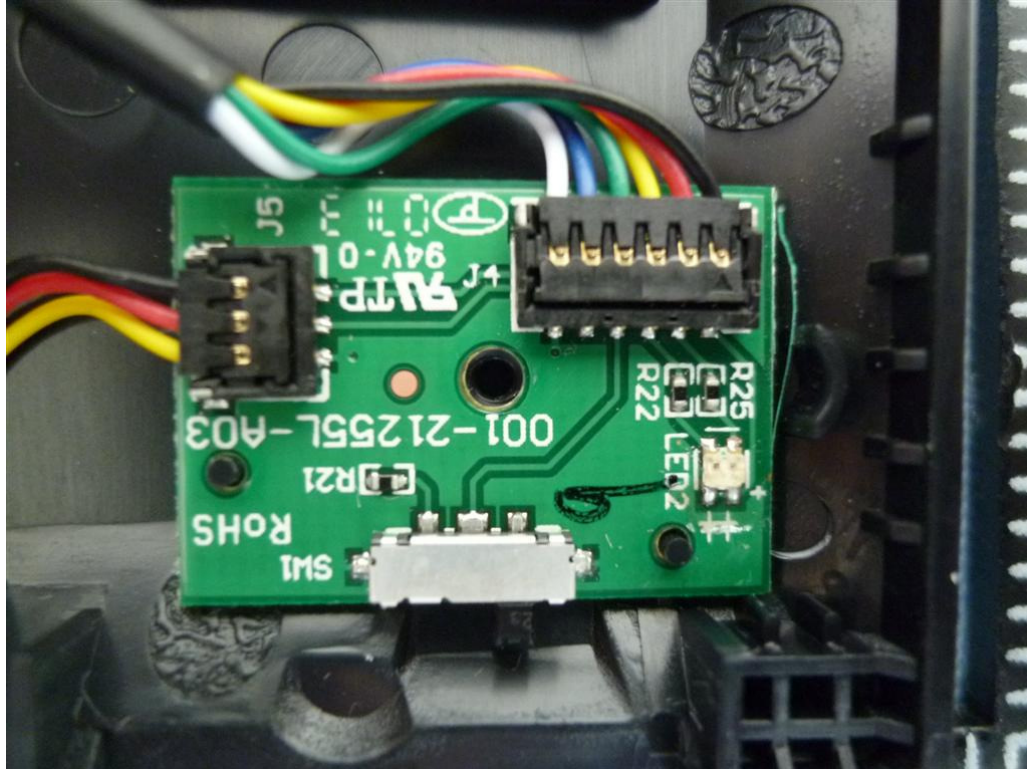

Product: ThinkPad Compact Bluetooth Keyboard with TrackPoint

Type Designation: KT-1255

Product: ThinkPad Compact Bluetooth Keyboard with TrackPoint

Type Designation: KT-1255

Product: ThinkPad Compact Bluetooth Keyboard with TrackPoint

Type Designation: KT-1255

Product: ThinkPad Compact Bluetooth Keyboard with TrackPoint

Type Designation: KT-1255

Product: ThinkPad Compact Bluetooth Keyboard with TrackPoint

Type Designation: KT-1255

Product: ThinkPad Compact Bluetooth Keyboard with TrackPoint

Type Designation: KT-1255