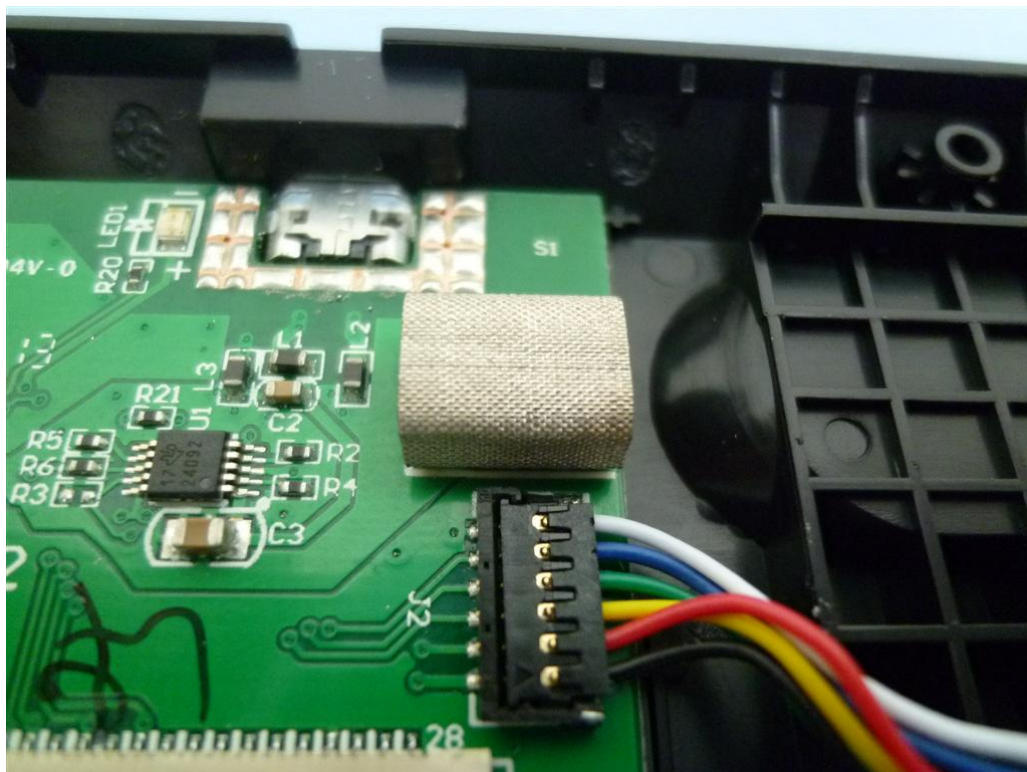

Product: ThinkPad Compact Bluetooth Keyboard with TrackPoint

Type Designation: KT-1255

Product: ThinkPad Compact Bluetooth Keyboard with TrackPoint

Type Designation: KT-1255

Product: ThinkPad Compact Bluetooth Keyboard with TrackPoint

Type Designation: KT-1255

Product: ThinkPad Compact Bluetooth Keyboard with TrackPoint

Type Designation: KT-1255

Product: ThinkPad Compact Bluetooth Keyboard with TrackPoint

Type Designation: KT-1255

Product: ThinkPad Compact Bluetooth Keyboard with TrackPoint

Type Designation: KT-1255