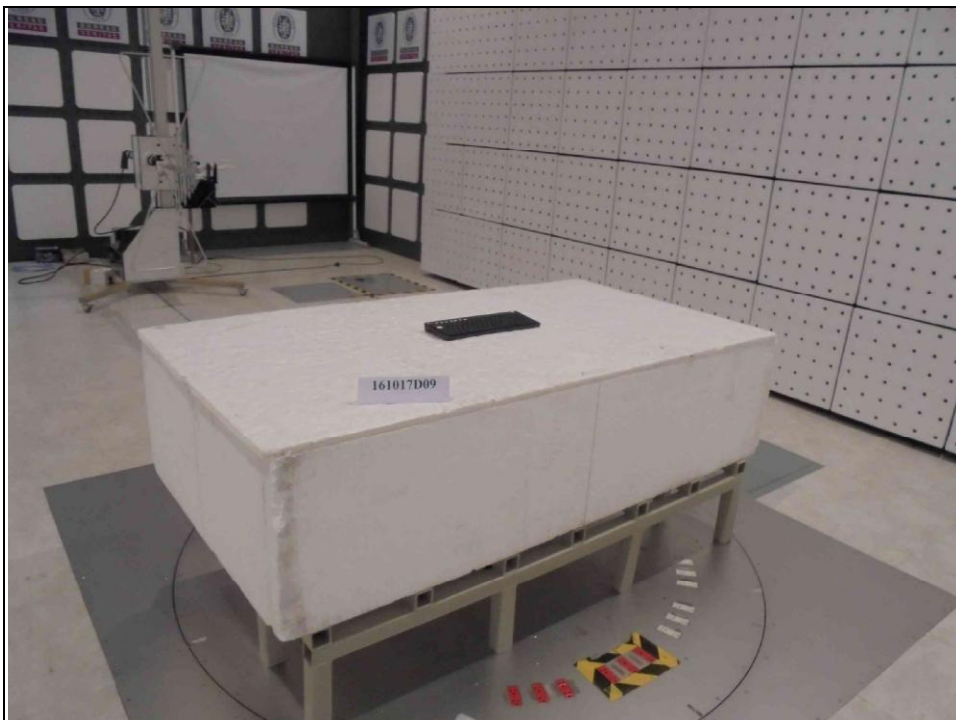

PHOTOGRAPHS OF THE TEST CONFIGURATION

RADIATED EMISSION TEST
<Frequency Range 30 ~ 1000MHz >

RADIATED EMISSION TEST <Frequency Range above 1GHz>