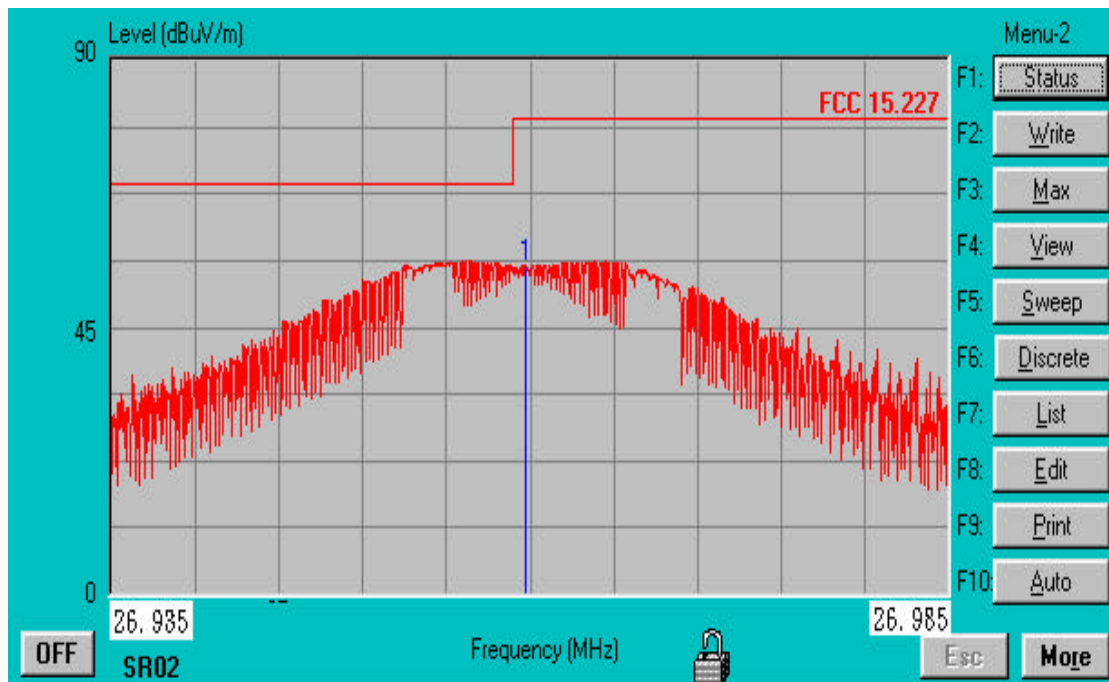

Model: KBR9930 Vertical

RBW=9kHz; VBW=30kHz; SPAN=50kHz

Model: KBR9930, Horizontal

RBW=9kHz; VBW=30kHz; SPAN=50kHz