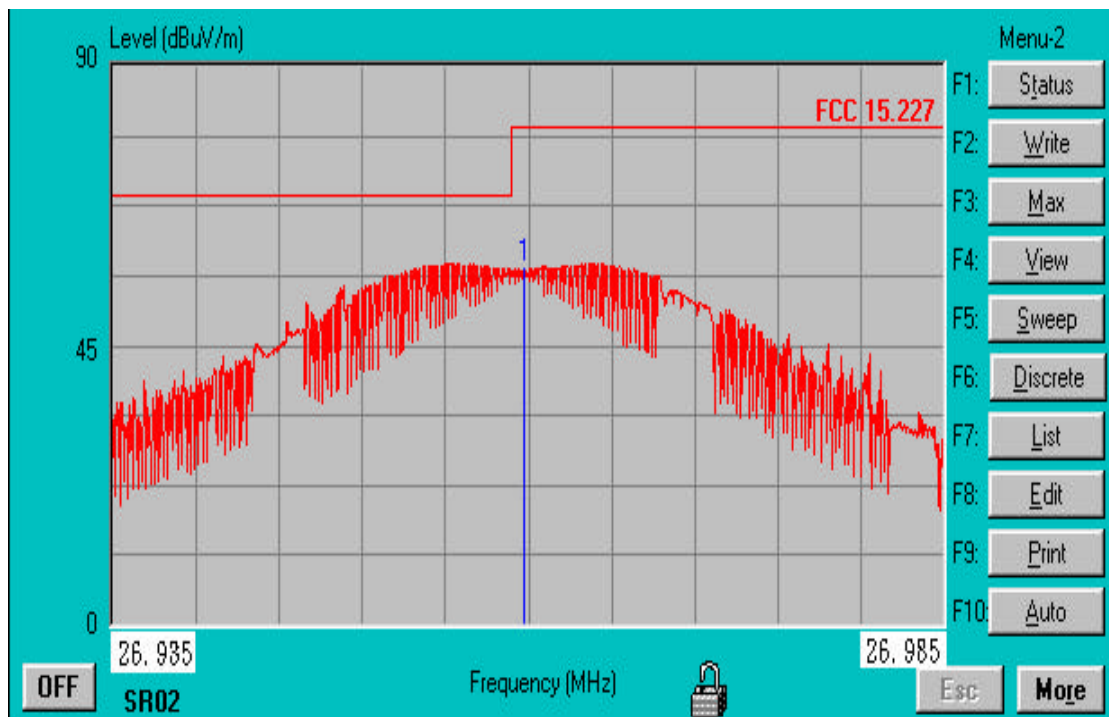

Model: KBR9930 Vertical

RBW=9kHz; VBW=30kHz; SPAN=50kHz

Model: KBR9930, Horizontal

RBW=9kHz; VBW=30kHz; SPAN=50kHz