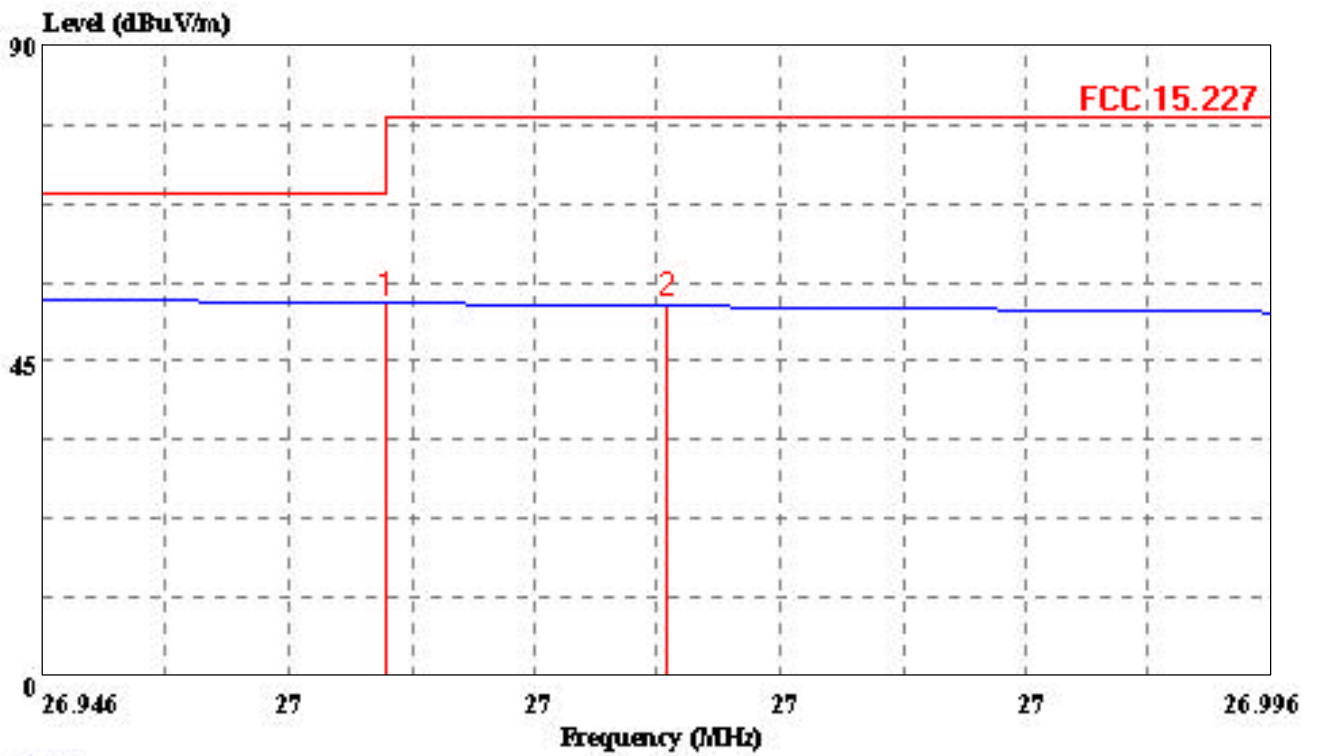

132-1, Lane 329, Sec. 2, Palian Rd.,
Shijr 221, Taipei, Taiwan R.O.C.
Tel: 02-26465426
Fax: 02-26466815

Data#: 1 File#: 01E1041.EMI Date: 2001-03-26 Time: 15:26:47

(OS02)

Trace:

Ref Trace: 3

Operator : Nelson Chou
Project code: 01E1041
E.U.T. : RF KEYBOARD
Model No. : KBR9930
Test mode : CH1
Temp/ RH : 18/56

132-1, Lane 329, Sec. 2, Palian Rd.,
Shijr 221, Taipei, Taiwan R.O.C.
Tel: 02-26465426
Fax: 02-26466815

Data#: 2 File#: 01E1041.EMI Date: 2001-03-26 Time: 15:54:43

(OS02)

Trace:

Ref Trace: 4

Operator : Nelson Chou
Project code: 01E1041
E.U.T. : RF KEYBOARD
Model No. : KBR9930
Test mode : CH1
Temp/ RH : 18/56