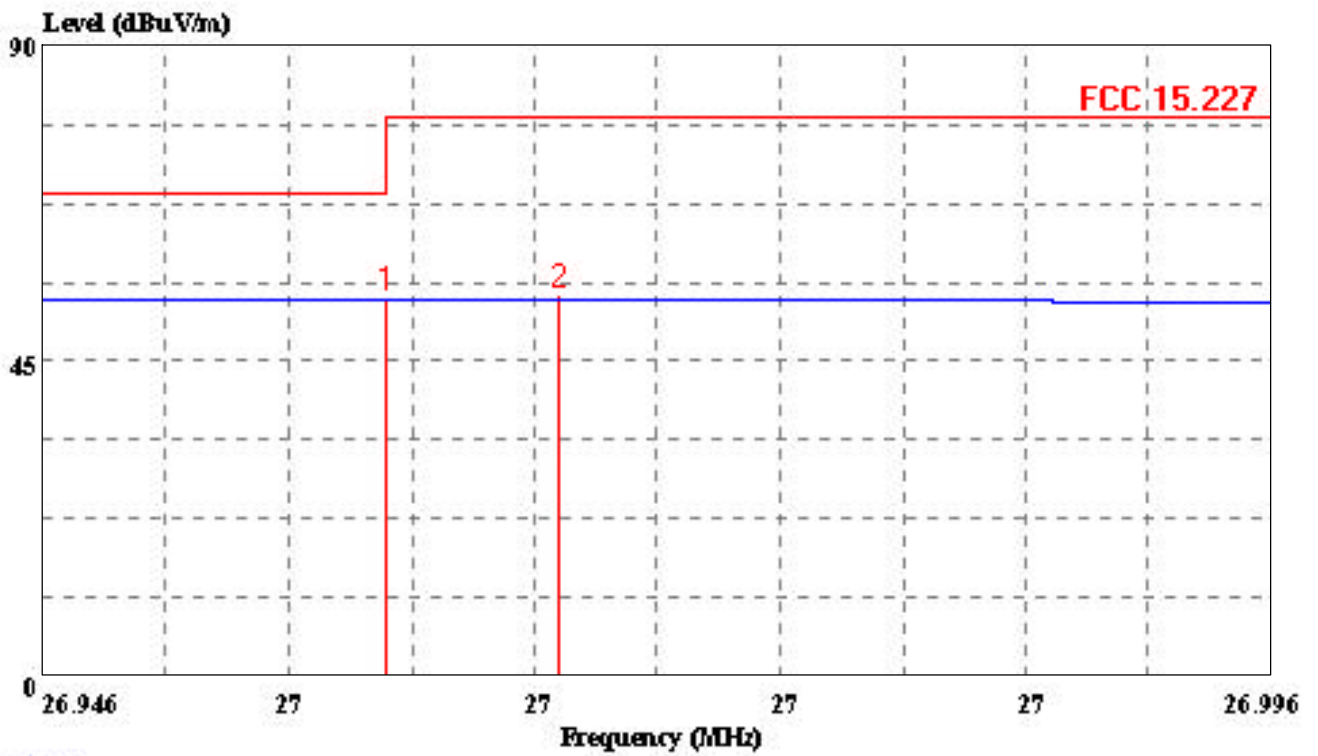

132-1, Lane 329, Sec. 2, Palian Rd.,
Shijr 221, Taipei, Taiwan R.O.C.
Tel: 02-26465426
Fax: 02-26466815

Data#: 1 File#: 01E1041.EMI Date: 2001-03-26 Time: 15:26:47

(OS02)

Trace:

Ref Trace: 3

Operator : Nelson Chou
Project code: 01E1041
E.U.T. : RF KEYBOARD
Model No. : KBR9930
Test mode : CH1
Temp/ RH : 18/56

132-1, Lane 329, Sec. 2, Palian Rd.,
Shijr 221, Taipei, Taiwan R.O.C.
Tel: 02-26465426
Fax: 02-26466815

Data#: 2 File#: 01E1041.EMI Date: 2001-03-26 Time: 15:54:43

(OS02)

Trace:

Ref Trace: 4

Operator : Nelson Chou
Project code: 01E1041
E.U.T. : RF KEYBOARD
Model No. : KBR9930
Test mode : CH1
Temp/ RH : 18/56