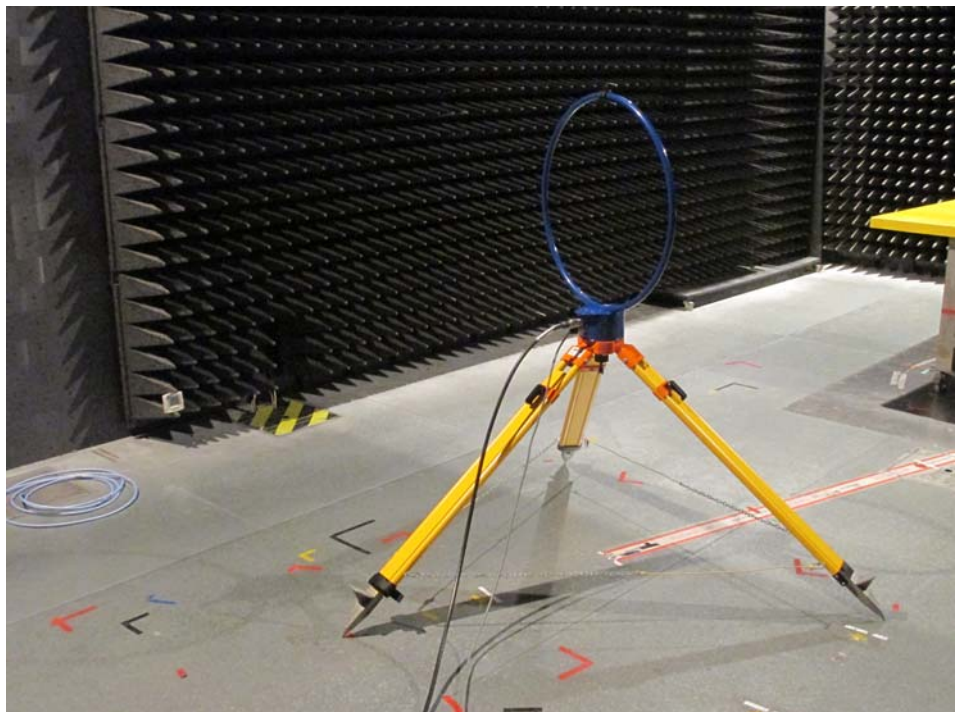

## **Appendix A. Test Photos**

## 1 Photographs of Conducted Emissions Test Configuration

Mode 2

FRONT VIEW

REAR VIEW

**SIDE VIEW**

## 2 Photographs of Radiated Emissions Test Configuration

For radiated emissions 9kHz~30MHz

FRONT VIEW

REAR VIEW

For radiated emissions 30MHz~1GHz  
Mode 2

FRONT VIEW

REAR VIEW

For radiated emissions above 1GHz  
Mode 1