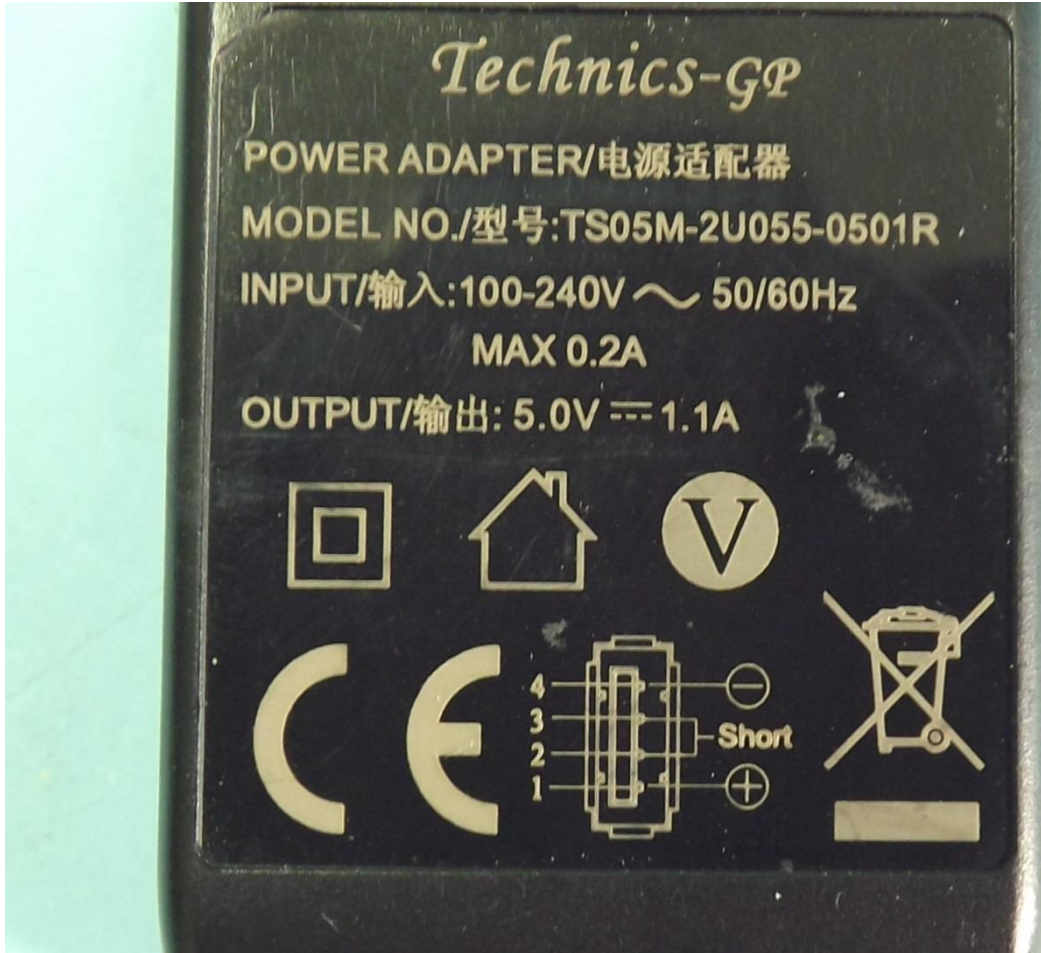

Brand Name: C200 / Model Name: DC-D210