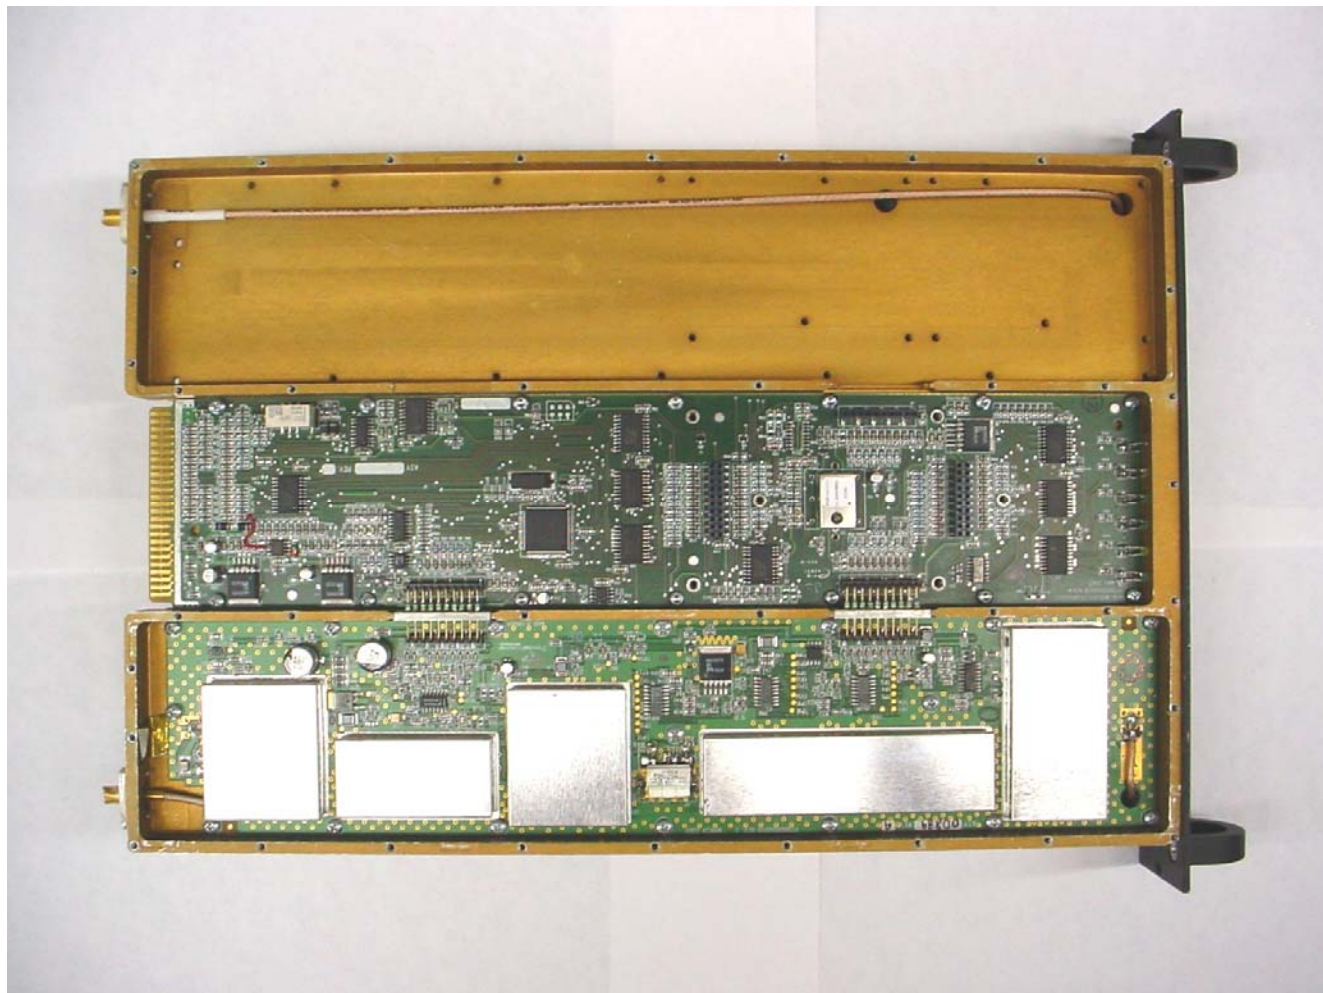

ANNEX 3 – INTERNAL PHOTOGRAPHS

Powerwave Technologies Inc.
RF Broadband Amplifier Module ASY00116
Model No.: LNKA700/800
FCC ID: E675JS0080
IC: 2868C-5JS0080

ANNEX 3 – INTERNAL PHOTOGRAPHS

Powerwave Technologies Inc.
RF Broadband Amplifier Module ASY00116
Model No.: LNKA700/800
FCC ID: E675JS0080
IC: 2868C-5JS0080

ANNEX 3 – INTERNAL PHOTOGRAPHS

Powerwave Technologies Inc.
RF Broadband Amplifier Module ASY00116
Model No.: LNKA700/800
FCC ID: E675JS0080
IC: 2868C-5JS0080

ANNEX 3 – INTERNAL PHOTOGRAPHS

Amplifier ASY00116