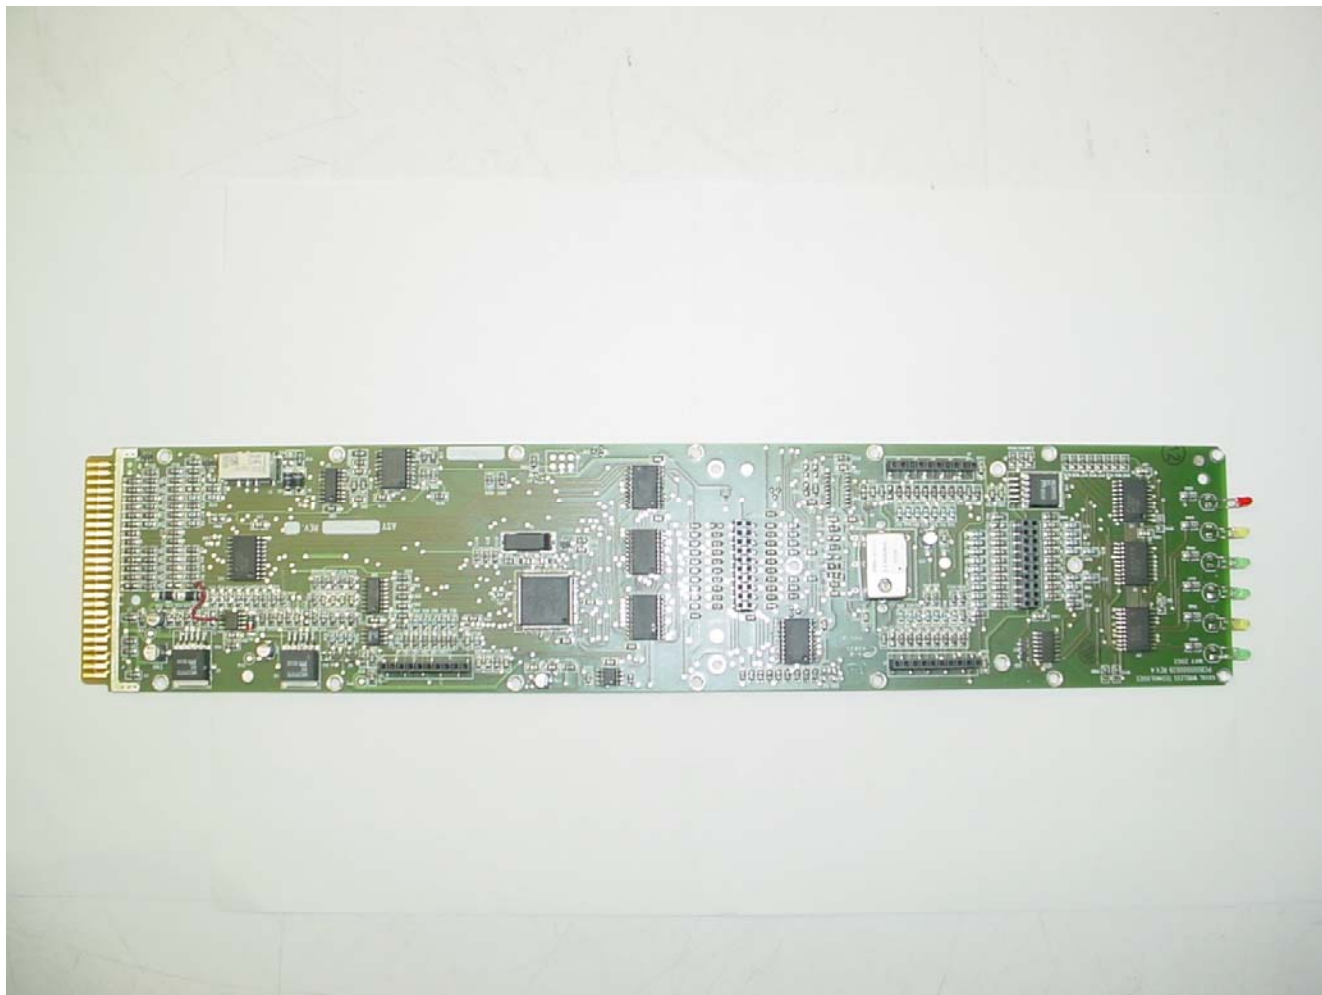

ANNEX 3 – INTERNAL PHOTOGRAPHS

Powerwave Technologies Inc.
RF Broadband Amplifier Module ASY00116
Model No.: LNKA700/800
FCC ID: E675JS0080
IC: 2868C-5JS0080