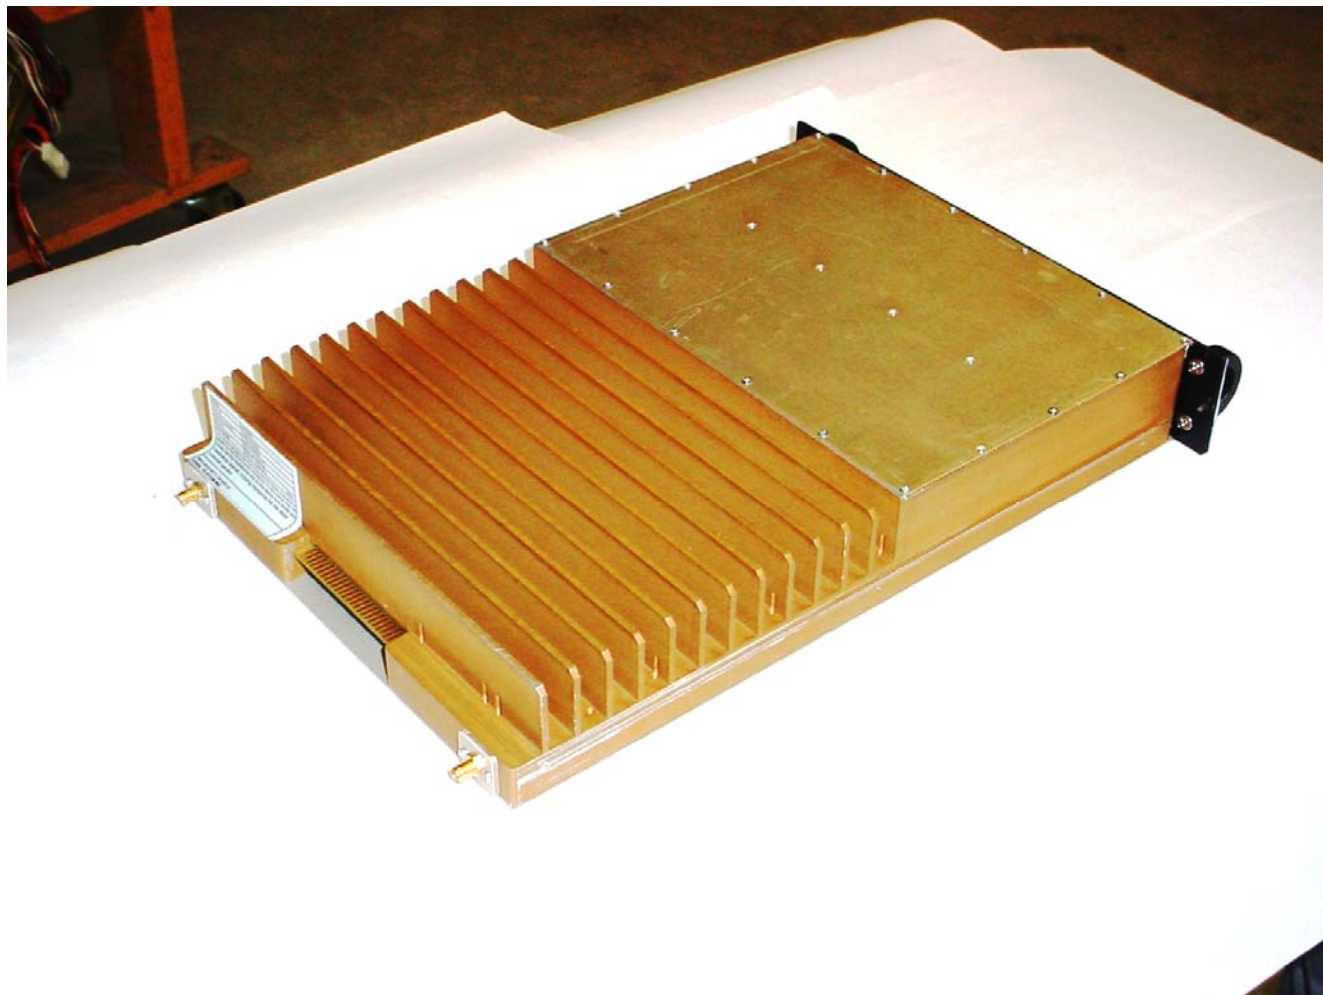

ANNEX 2 – EXTERNAL PHOTOGRAPHS

**Powerwave Technologies Inc.
RF Broadband Amplifier Module
Model No.: LNKA700/800
FCC ID: E675JS0080
IC: 2868C-5JS0080**

ANNEX 2 – EXTERNAL PHOTOGRAPHS

Powerwave Technologies Inc.
RF Broadband Amplifier Module
Model No.: LNKA700/800
FCC ID: E675JS0080
IC: 2868C-5JS0080