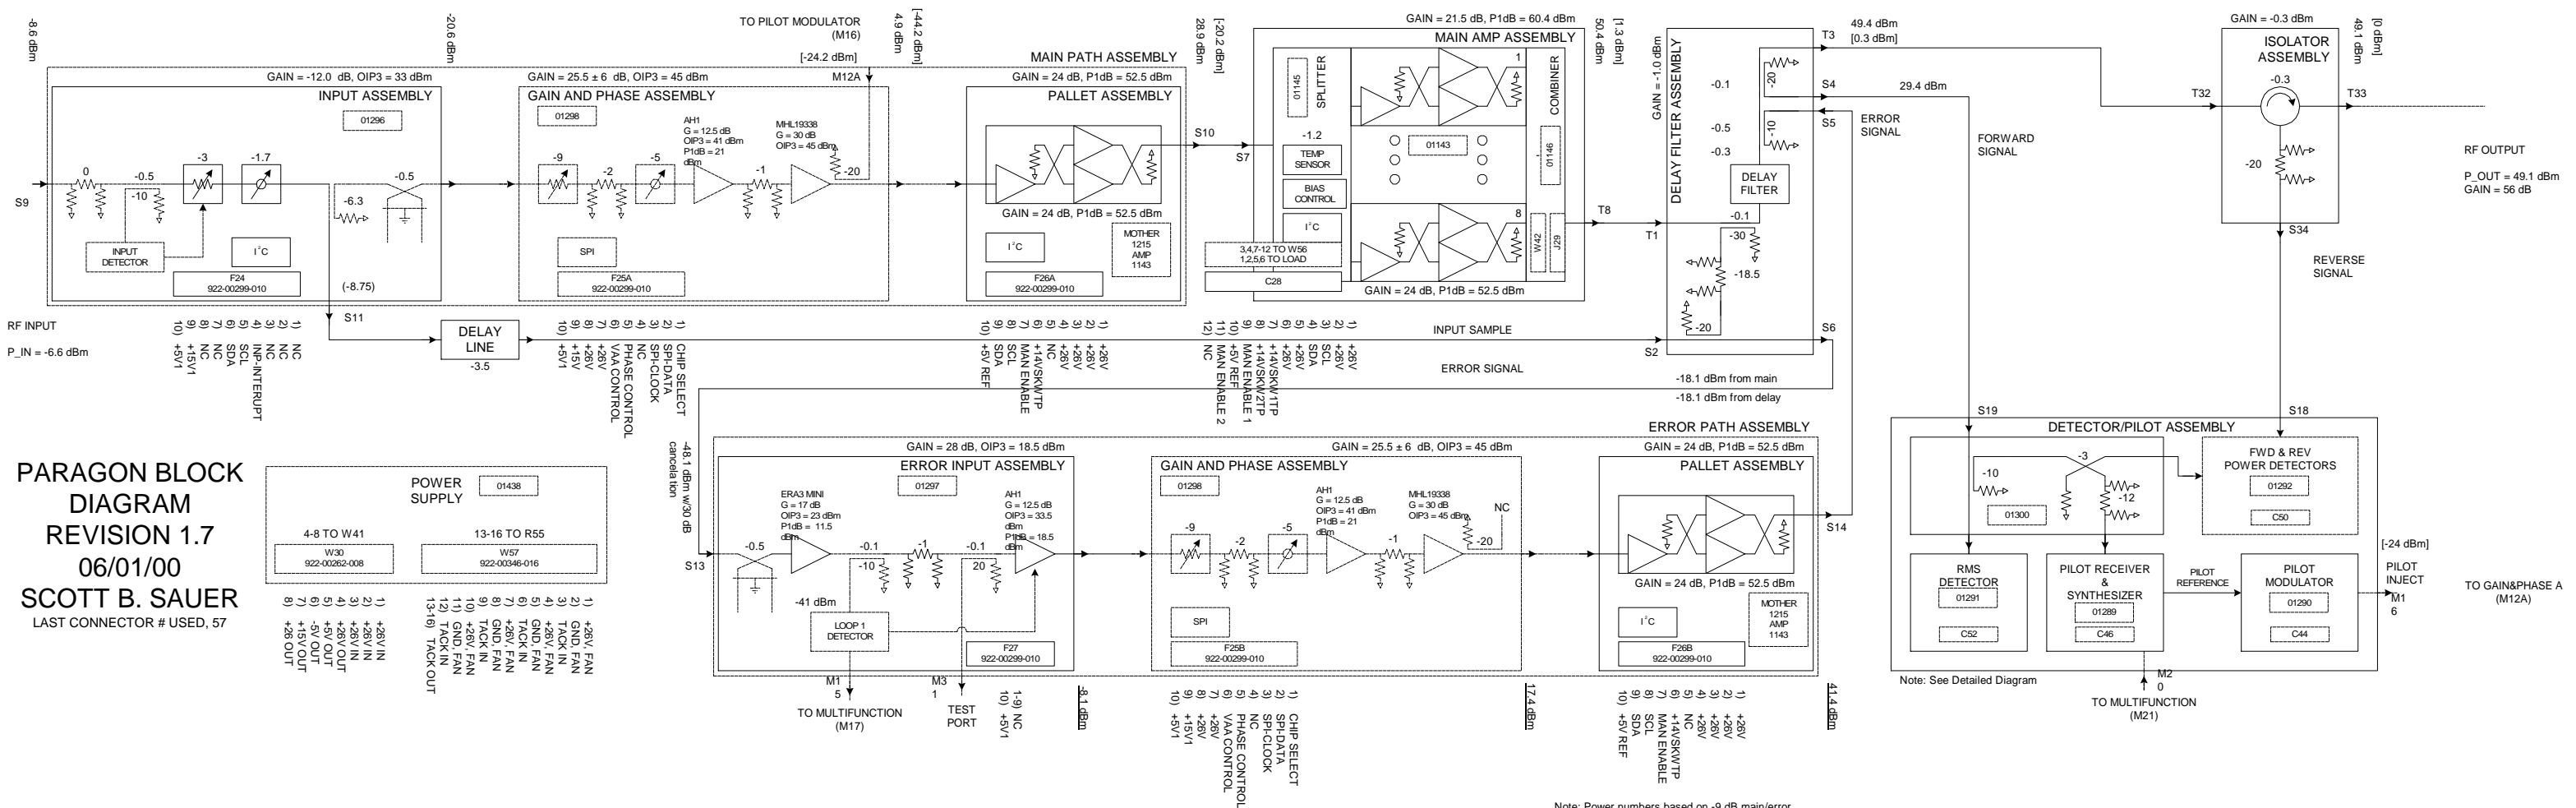

**PARAGON BLOCK
DIAGRAM
REVISION 1.7
06/01/00
SCOTT B. SAUER
LAST CONNECTOR # USED, 57**

Note: Power numbers based on -9 dB main/error