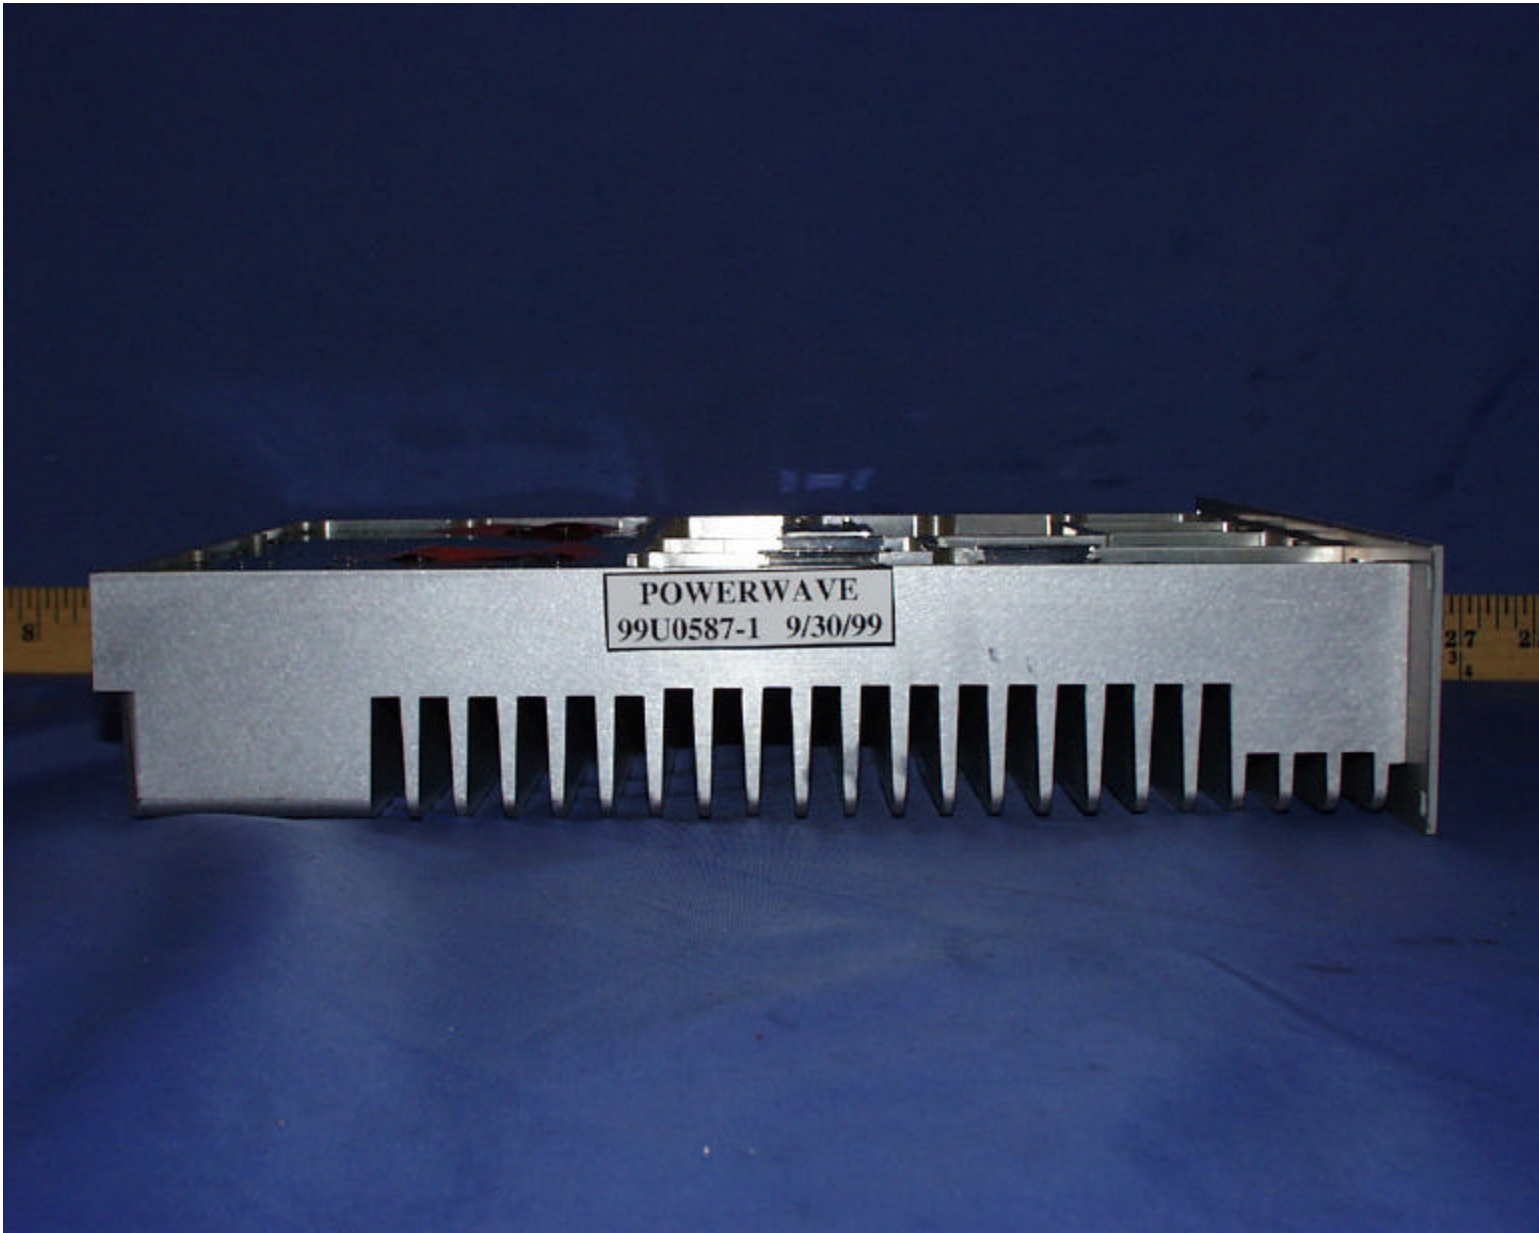

DATA I/O

RF IN

POWER IN

RF OUT

POWERWAVE
99U0587-1 9/30/99

PW12124330P
NTQRIDA 22

POWERWAVE
99U0587-1 9/30/99

POWERWAVE PIN: SP6025-30
NIC Item Ref: NTCAN004 20
2000PCS P.A. 300 PCS