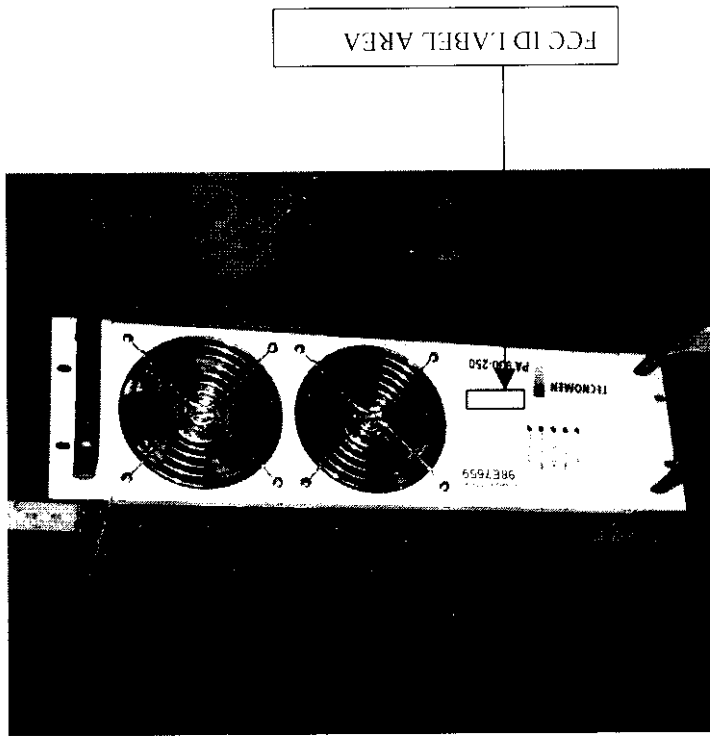

PROPOSED FCC ID LABEL FORMAT

Applicant: POWERWAVE TECHNOLOGIES, INC.
2026 McGAW AVENUE
IRVINE, CA 92614

Model: PA930-250

PROPOSED FCC ID LABEL LOCATION
APPLICANT: POWERWAVE TECHNOLOGIES, INC.
MODEL NO: PA930-250
FCC ID: E675JS0031