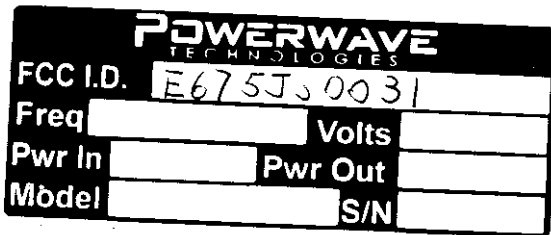

PROPOSED FCC ID LABEL FORMAT

Applicant: POWERWAVE TECHNOLOGIES, INC.
2026 McGAW AVENUE
IRVINE, CA 92614

Model: PA930-250

PROPOSED FCC ID LABEL LOCATION
APPLICANT: POWERWAVE TECHNOLOGIES, INC.
MODEL NO: PA930-250
FCC ID: E675JS0031