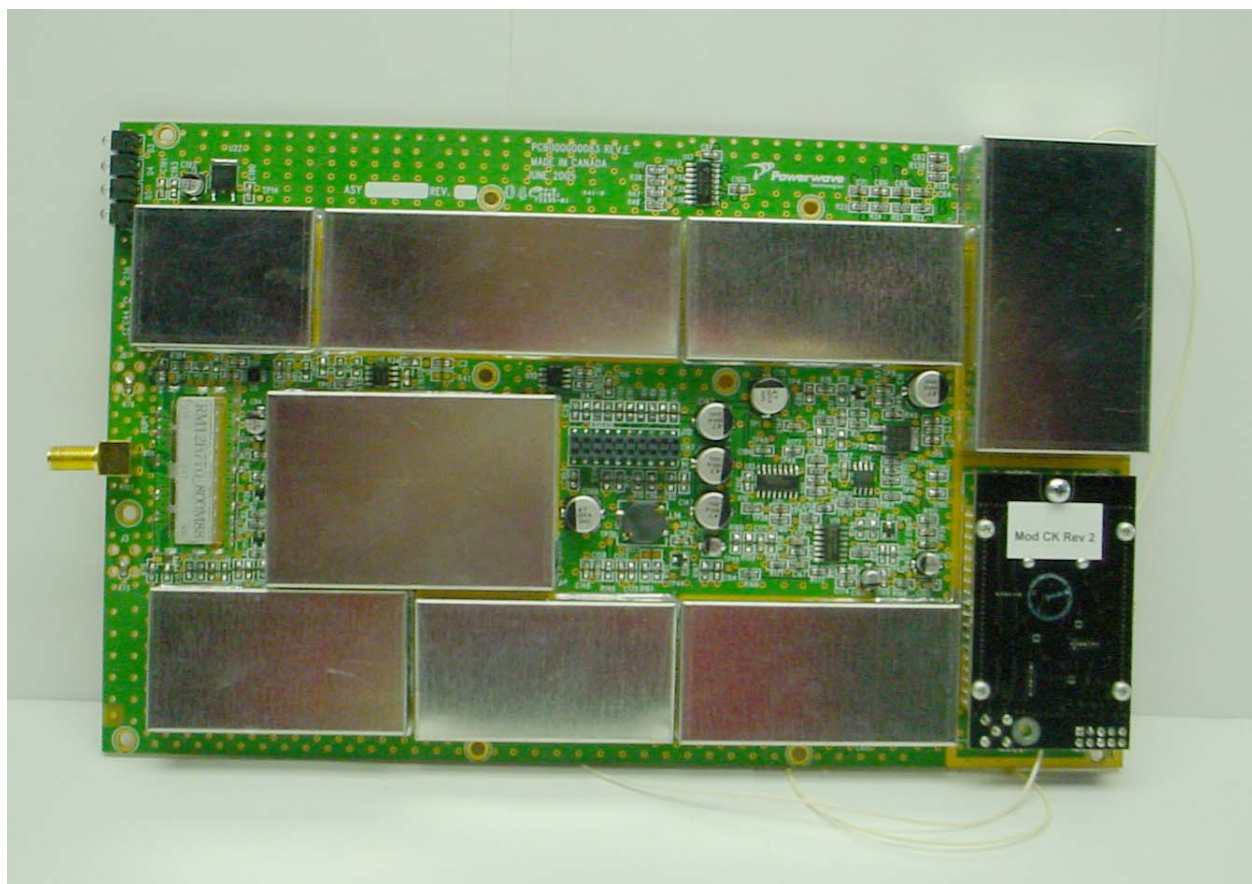

ANNEX 3 – INTERNAL PHOTOGRAPHS

Powerwave Technologies Inc.
LinkNet UniServ Unit,
Model No.: US700PS
FCC ID: E67-5JS0079
IC: 2868C-5JS0079

ANNEX 3 – INTERNAL PHOTOGRAPHS

**Powerwave Technologies Inc.
LinkNet UniServ Unit,
Model No.: US700PS
FCC ID: E67-5JS0079
IC: 2868C-5JS0079**

ANNEX 3 – INTERNAL PHOTOGRAPHS

Powerwave Technologies Inc.
LinkNet UniServ Unit,
Model No.: US700PS
FCC ID: E67-5JS0079
IC: 2868C-5JS0079

ANNEX 3 – INTERNAL PHOTOGRAPHS

Powerwave Technologies Inc.
LinkNet UniServ Unit,
Model No.: US700PS
FCC ID: E67-5JS0079
IC: 2868C-5JS0079