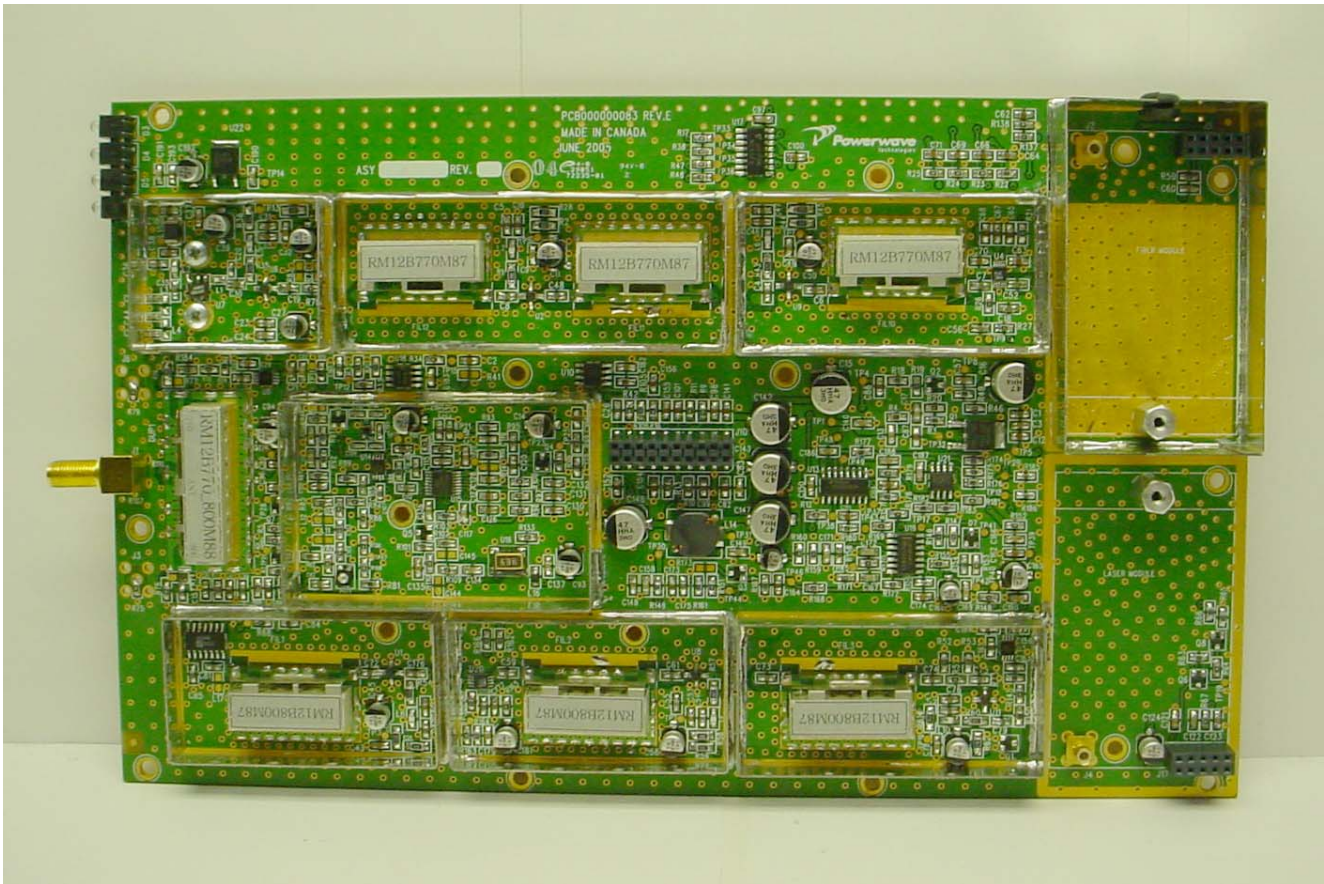

ANNEX 3 – INTERNAL PHOTOGRAPHS

**Powerwave Technologies Inc.
LinkNet UniServ Unit,
Model No.: US700PS
FCC ID: E67-5JS0079
IC: 2868C-5JS0079**

ANNEX 3 – INTERNAL PHOTOGRAPHS

**Powerwave Technologies Inc.
LinkNet UniServ Unit,
Model No.: US700PS
FCC ID: E67-5JS0079
IC: 2868C-5JS0079**

ANNEX 3 – INTERNAL PHOTOGRAPHS

Powerwave Technologies Inc.
LinkNet UniServ Unit,
Model No.: US700PS
FCC ID: E67-5JS0079
IC: 2868C-5JS0079

ANNEX 3 – INTERNAL PHOTOGRAPHS

**Powerwave Technologies Inc.
LinkNet UniServ Unit,
Model No.: US700PS
FCC ID: E67-5JS0079
IC: 2868C-5JS0079**

ANNEX 3 – INTERNAL PHOTOGRAPHS

**Powerwave Technologies Inc.
LinkNet UniServ Unit,
Model No.: US700PS
FCC ID: E67-5JS0079
IC: 2868C-5JS0079**