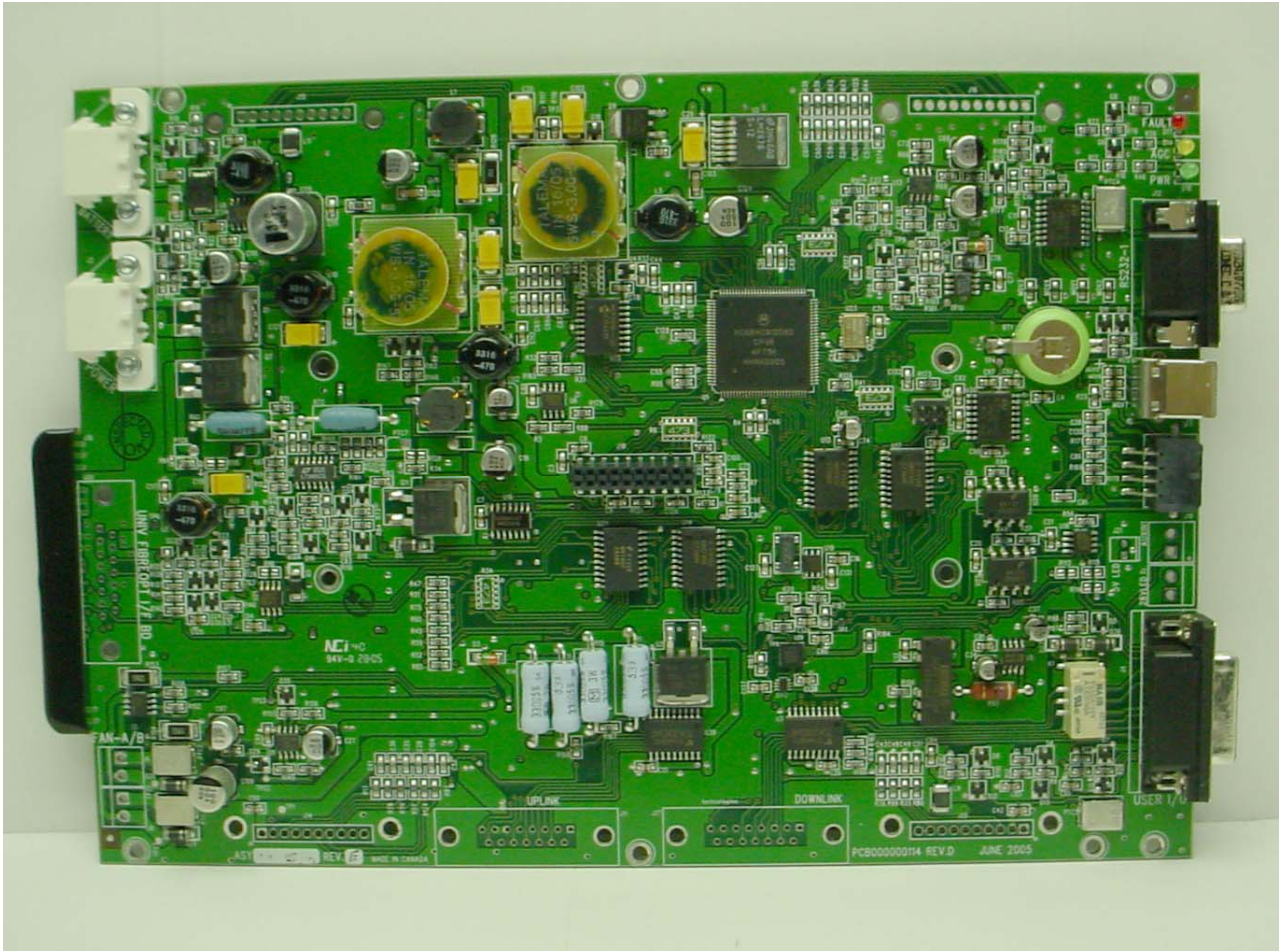

ANNEX 3 – INTERNAL PHOTOGRAPHS

Powerwave Technologies Inc.
LinkNet UniServ Unit,
Model No.: US700PS
FCC ID: E67-5JS0079
IC: 2868C-5JS0079

ANNEX 3 – INTERNAL PHOTOGRAPHS

**Powerwave Technologies Inc.
LinkNet UniServ Unit,
Model No.: US700PS
FCC ID: E67-5JS0079
IC: 2868C-5JS0079**

ANNEX 3 – INTERNAL PHOTOGRAPHS

Powerwave Technologies Inc.
LinkNet UniServ Unit,
Model No.: US700PS
FCC ID: E67-5JS0079
IC: 2868C-5JS0079

ANNEX 3 – INTERNAL PHOTOGRAPHS

Powerwave Technologies Inc.
LinkNet UniServ Unit,
Model No.: US700PS
FCC ID: E67-5JS0079
IC: 2868C-5JS0079