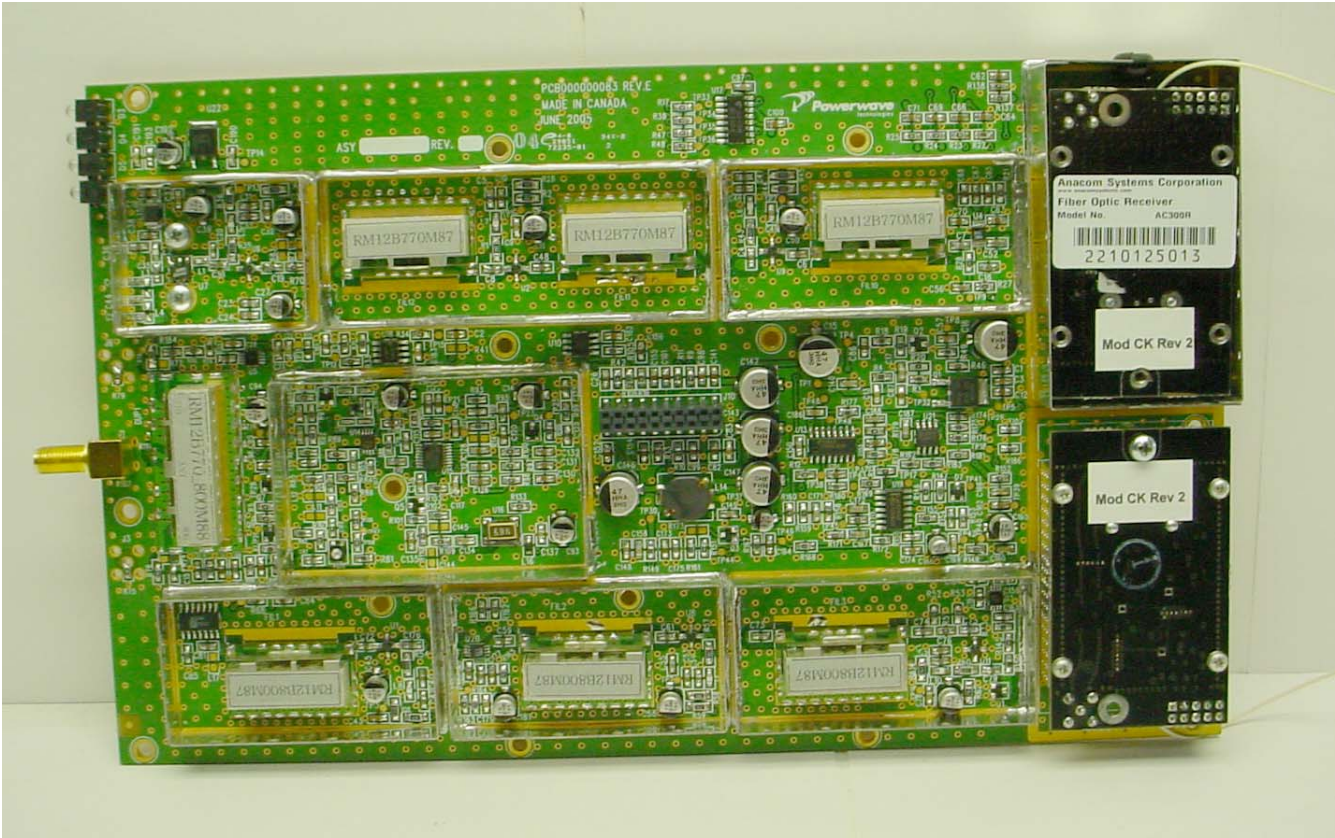

ANNEX 3 – INTERNAL PHOTOGRAPHS

Powerwave Technologies Inc.
LinkNet UniServ Unit,
Model No.: US700PS
FCC ID: E67-5JS0079
IC: 2868C-5JS0079

ANNEX 3 – INTERNAL PHOTOGRAPHS

**Powerwave Technologies Inc.
LinkNet UniServ Unit,
Model No.: US700PS
FCC ID: E67-5JS0079
IC: 2868C-5JS0079**

ANNEX 3 – INTERNAL PHOTOGRAPHS

Powerwave Technologies Inc.
LinkNet UniServ Unit,
Model No.: US700PS
FCC ID: E67-5JS0079
IC: 2868C-5JS0079

ANNEX 3 – INTERNAL PHOTOGRAPHS

Powerwave Technologies Inc.
LinkNet UniServ Unit,
Model No.: US700PS
FCC ID: E67-5JS0079
IC: 2868C-5JS0079