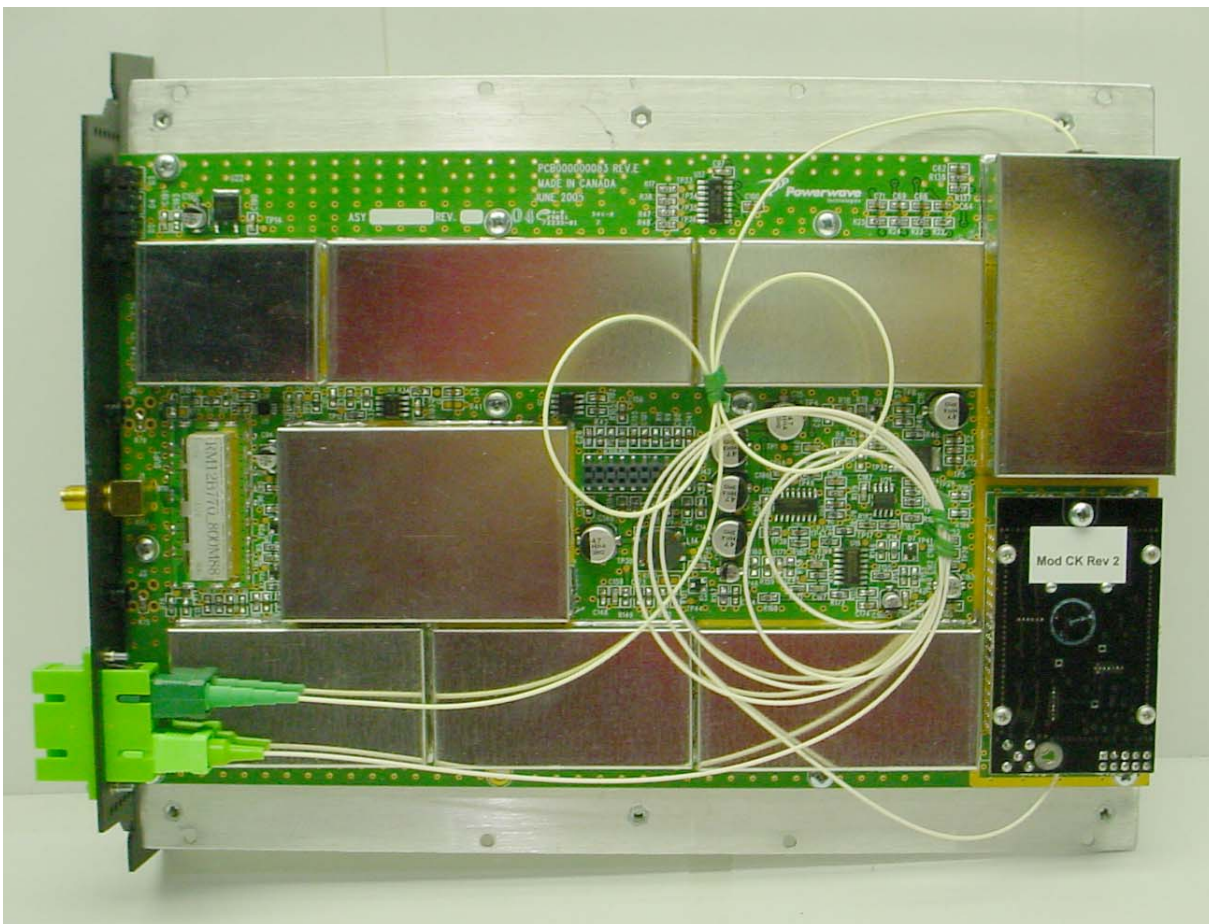

ANNEX 3 – INTERNAL PHOTOGRAPHS

Powerwave Technologies Inc.
LinkNet UniServ Unit,
Model No.: US700PS
FCC ID: E67-5JS0079
IC: 2868C-5JS0079

ANNEX 3 – INTERNAL PHOTOGRAPHS

**Powerwave Technologies Inc.
LinkNet UniServ Unit,
Model No.: US700PS
FCC ID: E67-5JS0079
IC: 2868C-5JS0079**

ANNEX 3 – INTERNAL PHOTOGRAPHS

Powerwave Technologies Inc.
LinkNet UniServ Unit,
Model No.: US700PS
FCC ID: E67-5JS0079
IC: 2868C-5JS0079

ANNEX 3 – INTERNAL PHOTOGRAPHS

Powerwave Technologies Inc.
LinkNet UniServ Unit,
Model No.: US700PS
FCC ID: E67-5JS0079
IC: 2868C-5JS0079