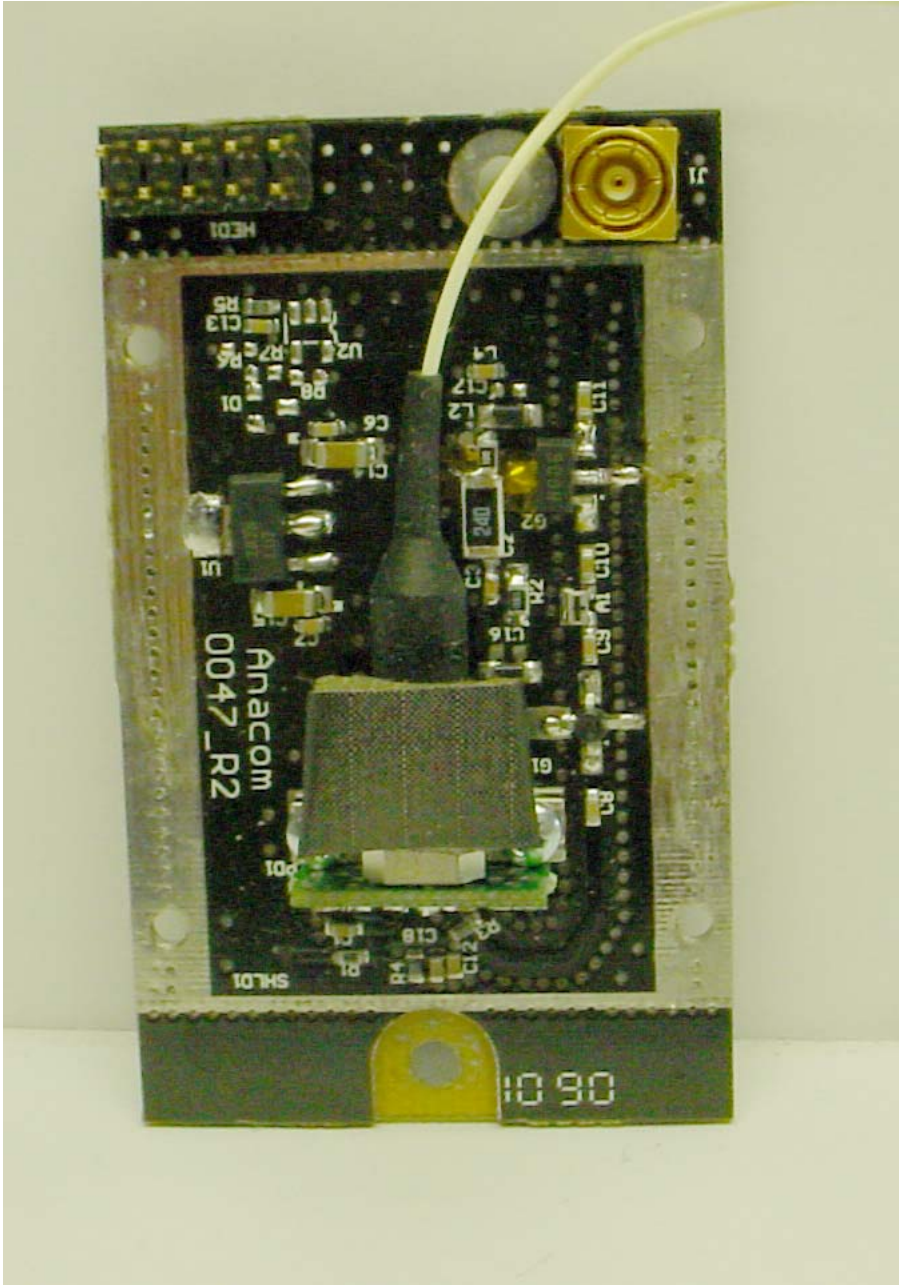

ANNEX 3 – INTERNAL PHOTOGRAPHS

Powerwave Technologies Inc.
LinkNet UniServ Unit,
Model No.: US700PS
FCC ID: E67-5JS0079
IC: 2868C-5JS0079

ANNEX 3 – INTERNAL PHOTOGRAPHS

**Powerwave Technologies Inc.
LinkNet UniServ Unit,
Model No.: US700PS
FCC ID: E67-5JS0079
IC: 2868C-5JS0079**

ANNEX 3 – INTERNAL PHOTOGRAPHS

**Powerwave Technologies Inc.
LinkNet UniServ Unit,
Model No.: US700PS
FCC ID: E67-5JS0079
IC: 2868C-5JS0079**

ANNEX 3 – INTERNAL PHOTOGRAPHS

Powerwave Technologies Inc.
LinkNet UniServ Unit,
Model No.: US700PS
FCC ID: E67-5JS0079
IC: 2868C-5JS0079

ANNEX 3 – INTERNAL PHOTOGRAPHS

**Powerwave Technologies Inc.
LinkNet UniServ Unit,
Model No.: US700PS
FCC ID: E67-5JS0079
IC: 2868C-5JS0079**

ANNEX 3 – INTERNAL PHOTOGRAPHS

**Powerwave Technologies Inc.
LinkNet UniServ Unit,
Model No.: US700PS
FCC ID: E67-5JS0079
IC: 2868C-5JS0079**