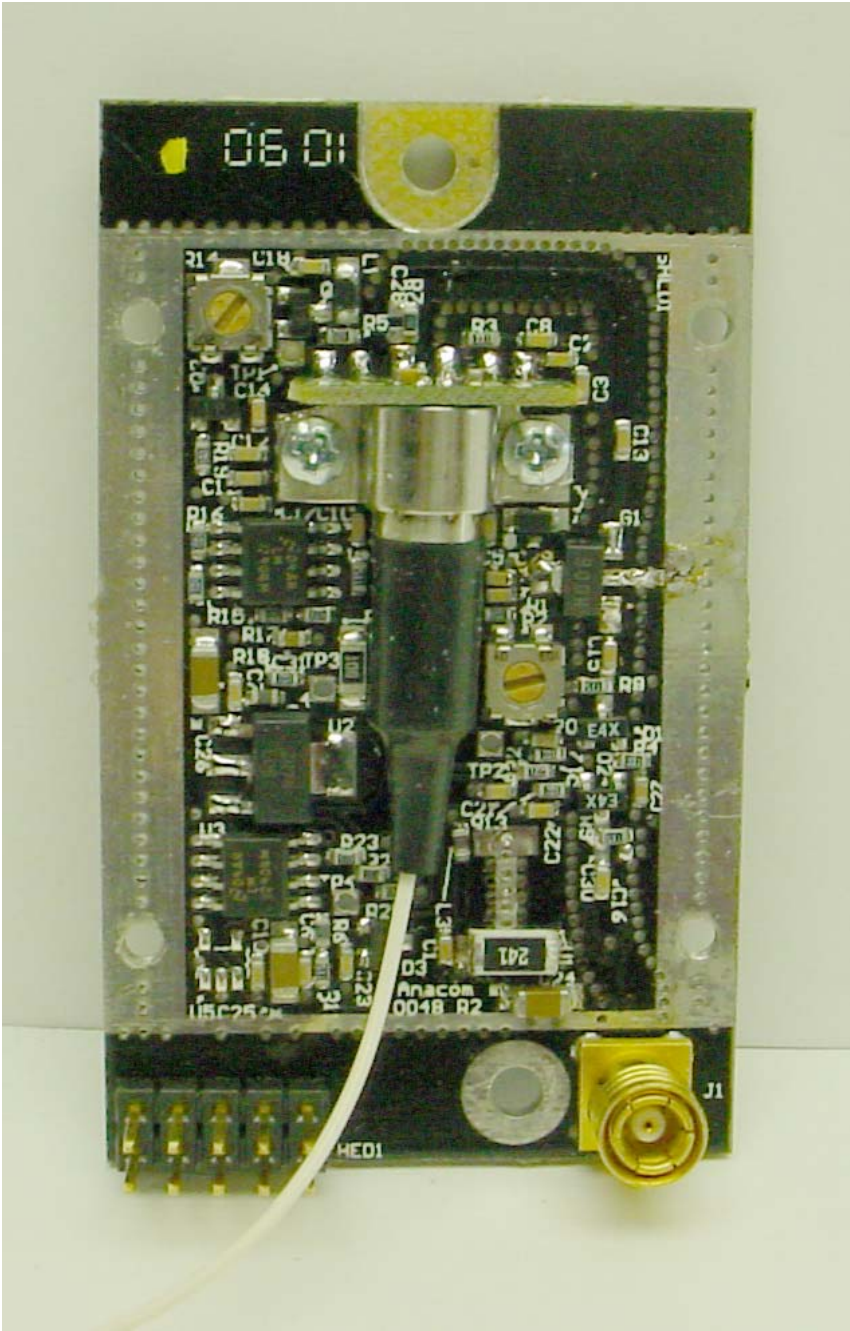

ANNEX 3 – INTERNAL PHOTOGRAPHS

Powerwave Technologies Inc.
LinkNet UniServ Unit,
Model No.: US700PS
FCC ID: E67-5JS0079
IC: 2868C-5JS0079

ANNEX 3 – INTERNAL PHOTOGRAPHS

**Powerwave Technologies Inc.
LinkNet UniServ Unit,
Model No.: US700PS
FCC ID: E67-5JS0079
IC: 2868C-5JS0079**

ANNEX 3 – INTERNAL PHOTOGRAPHS

**Powerwave Technologies Inc.
LinkNet UniServ Unit,
Model No.: US700PS
FCC ID: E67-5JS0079
IC: 2868C-5JS0079**

ANNEX 3 – INTERNAL PHOTOGRAPHS

Powerwave Technologies Inc.
LinkNet UniServ Unit,
Model No.: US700PS
FCC ID: E67-5JS0079
IC: 2868C-5JS0079

ANNEX 3 – INTERNAL PHOTOGRAPHS

**Powerwave Technologies Inc.
LinkNet UniServ Unit,
Model No.: US700PS
FCC ID: E67-5JS0079
IC: 2868C-5JS0079**

ANNEX 3 – INTERNAL PHOTOGRAPHS

**Powerwave Technologies Inc.
LinkNet UniServ Unit,
Model No.: US700PS
FCC ID: E67-5JS0079
IC: 2868C-5JS0079**