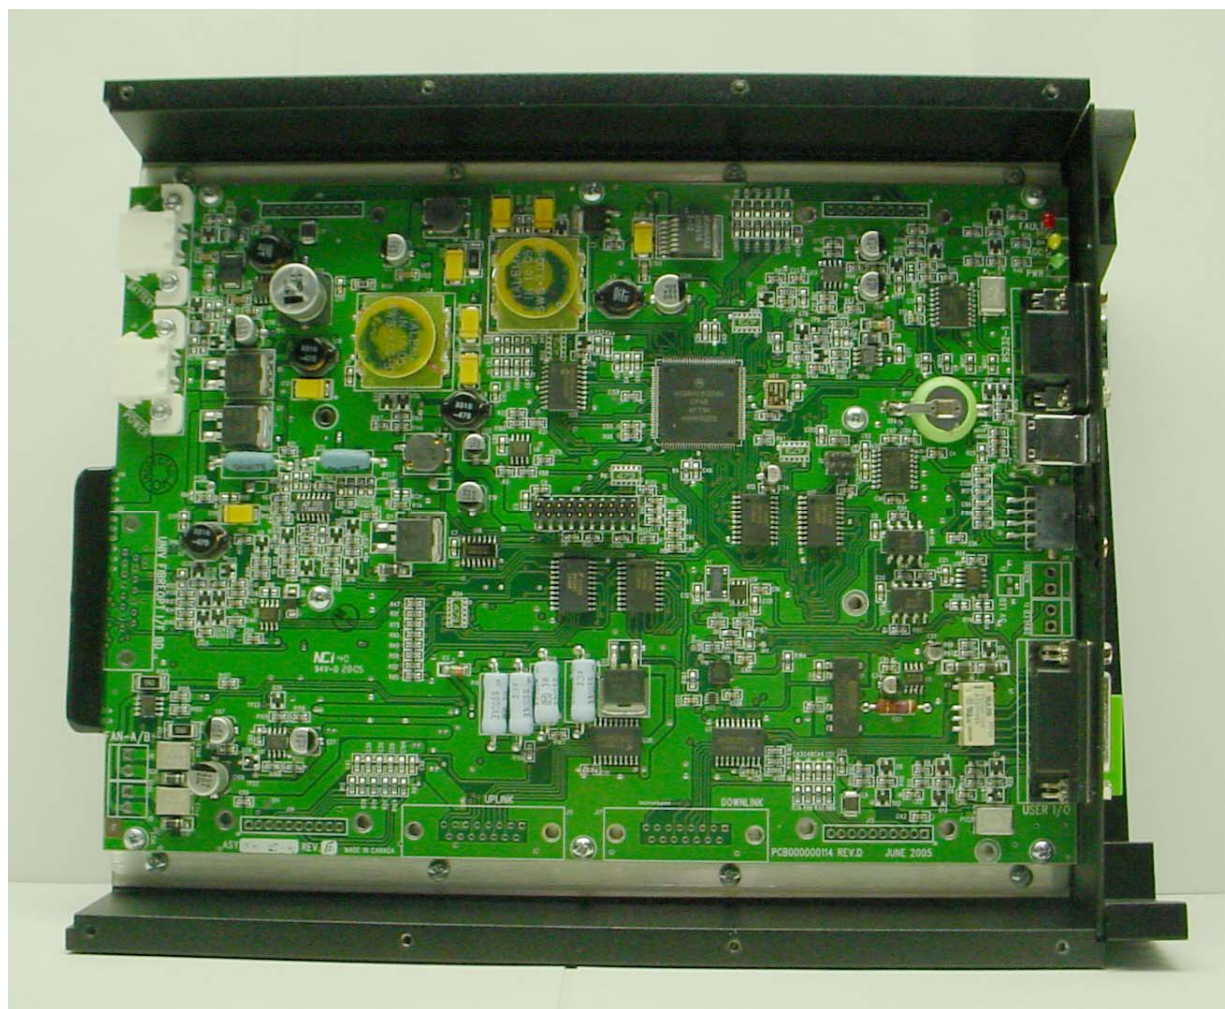

ANNEX 3 – INTERNAL PHOTOGRAPHS

Powerwave Technologies Inc.
LinkNet UniServ Unit,
Model No.: US700PS
FCC ID: E67-5JS0079
IC: 2868C-5JS0079

ANNEX 3 – INTERNAL PHOTOGRAPHS

**Powerwave Technologies Inc.
LinkNet UniServ Unit,
Model No.: US700PS
FCC ID: E67-5JS0079
IC: 2868C-5JS0079**

ANNEX 3 – INTERNAL PHOTOGRAPHS

Powerwave Technologies Inc.
LinkNet UniServ Unit,
Model No.: US700PS
FCC ID: E67-5JS0079
IC: 2868C-5JS0079

ANNEX 3 – INTERNAL PHOTOGRAPHS

Powerwave Technologies Inc.
LinkNet UniServ Unit,
Model No.: US700PS
FCC ID: E67-5JS0079
IC: 2868C-5JS0079