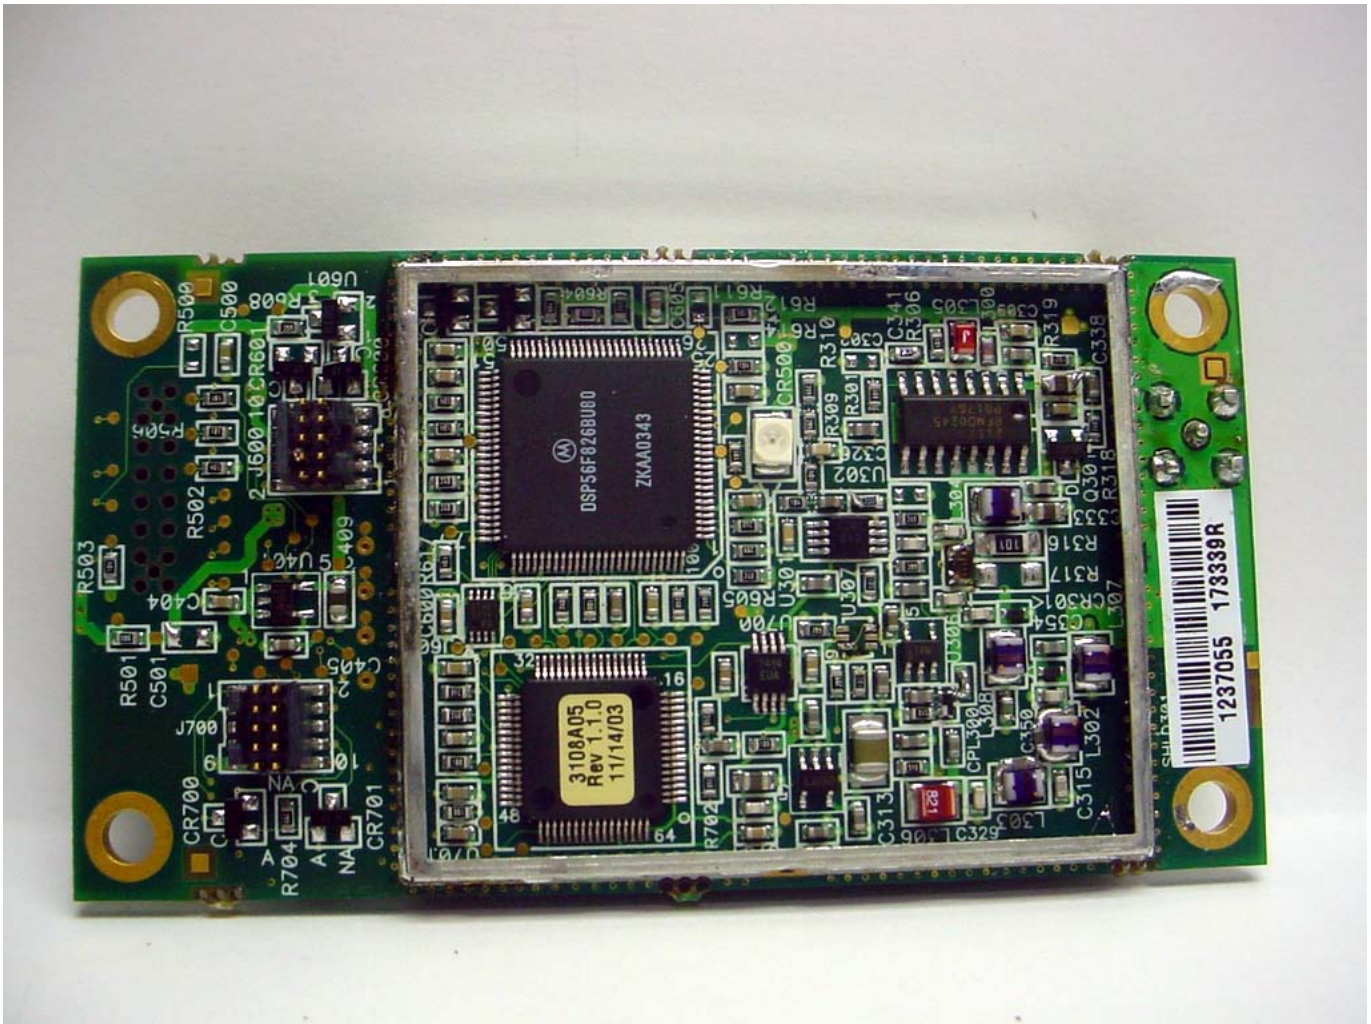

ANNEX 3 – INTERNAL EUT PHOTOS

Microwave Data Systems Inc.
MDS ROR 220 Data Transceiver, Model MDS-ROR220
FCC ID: E5MDS-ROR220
IC: 3738A-ROR220

ANNEX 3 – INTERNAL EUT PHOTOS

Microwave Data Systems Inc.
MDS ROR 220 Data Transceiver, Model MDS-ROR220
FCC ID: E5MDS-ROR220
IC: 3738A-ROR220