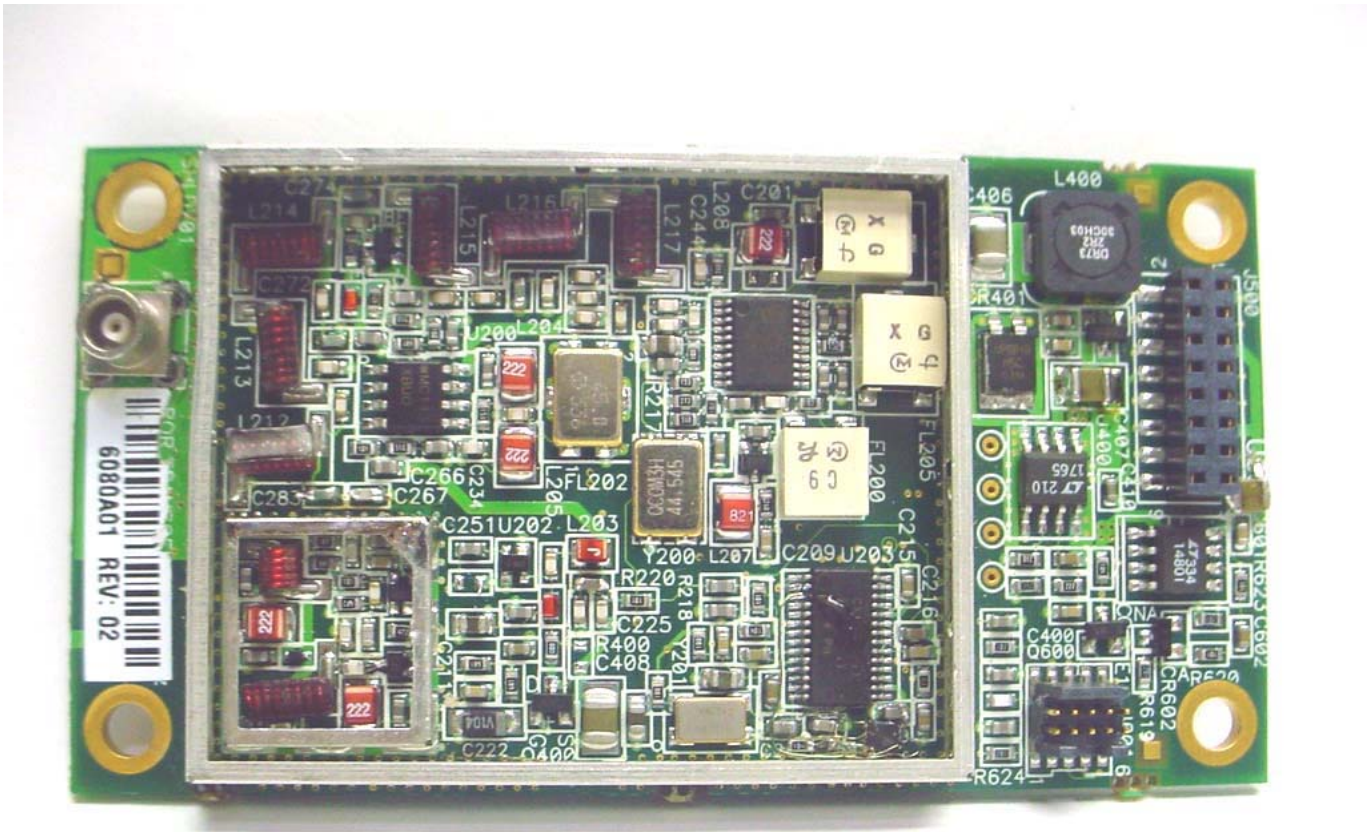

ANNEX 3 – INTERNAL EUT PHOTOS

Microwave Data Systems Inc.
MDS ROR 220 Data Transceiver, Model MDS-ROR220
FCC ID: E5MDS-ROR220
IC: 3738A-ROR220

ANNEX 3 – INTERNAL EUT PHOTOS

Microwave Data Systems Inc.
MDS ROR 220 Data Transceiver, Model MDS-ROR220
FCC ID: E5MDS-ROR220
IC: 3738A-ROR220