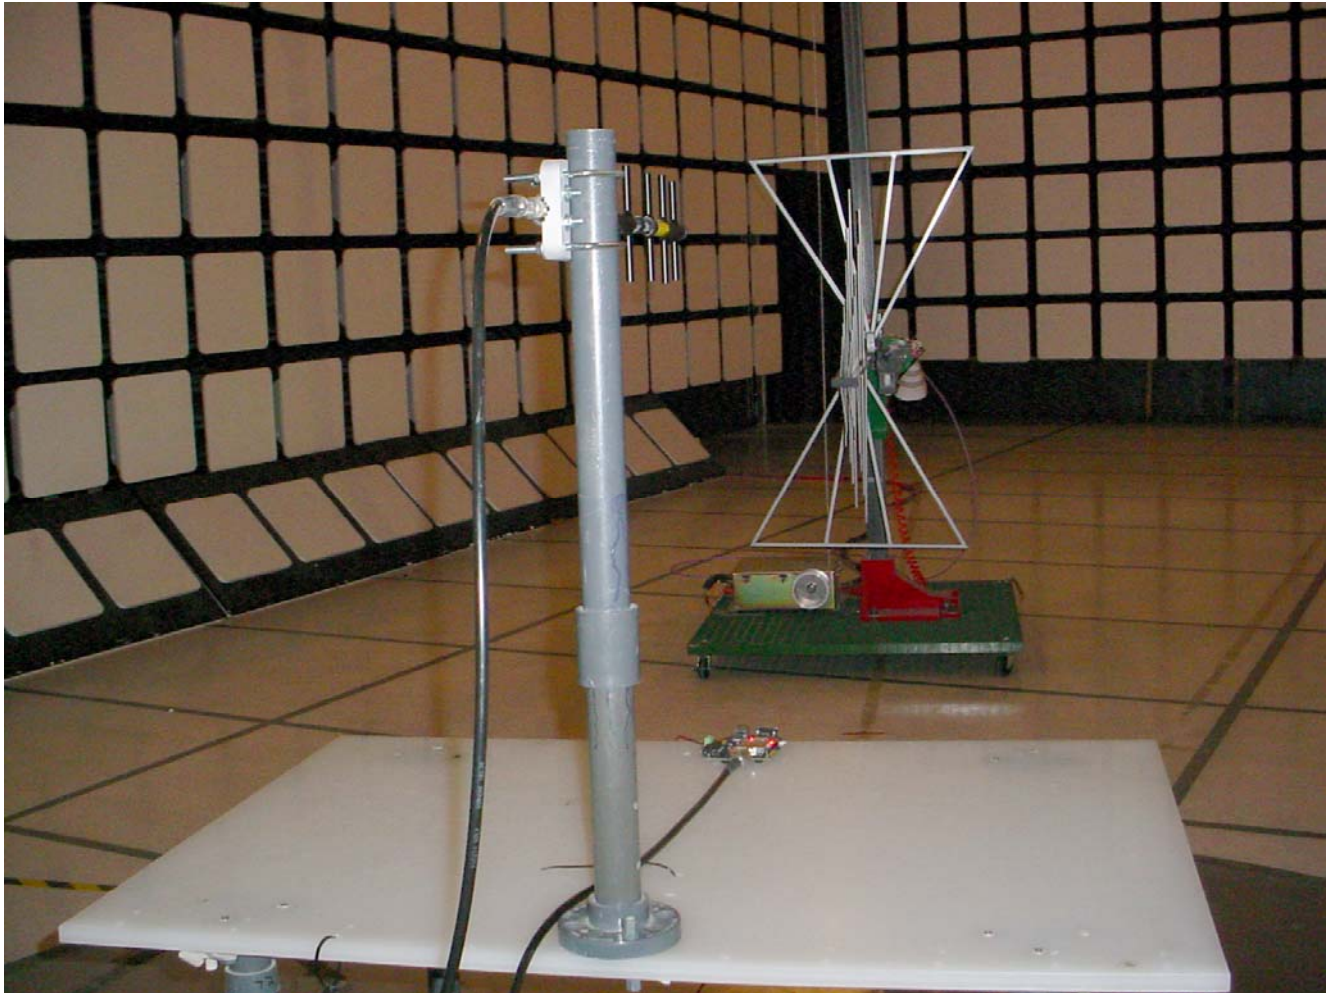

## ANNEX 1 - TEST SETUP PHOTOS

Radiated Emissions @ 3 m  
EUT with 12.15 dBi Yagi Antenna, Orthogonal Position 1

## ANNEX 1 - TEST SETUP PHOTOS

Radiated Emissions @ 3 m  
EUT with 12.15 dBi Yagi Antenna, Orthogonal Position 2

## ANNEX 1 - TEST SETUP PHOTOS

Radiated Emissions @ 3 m  
EUT with 12.15 dBi Yagi Antenna, Orthogonal Position 3

## ANNEX 1 - TEST SETUP PHOTOS

Radiated Emissions @ 3 m  
EUT with 9.15 dBi Omni Directional Antenna, Orthogonal Position 2