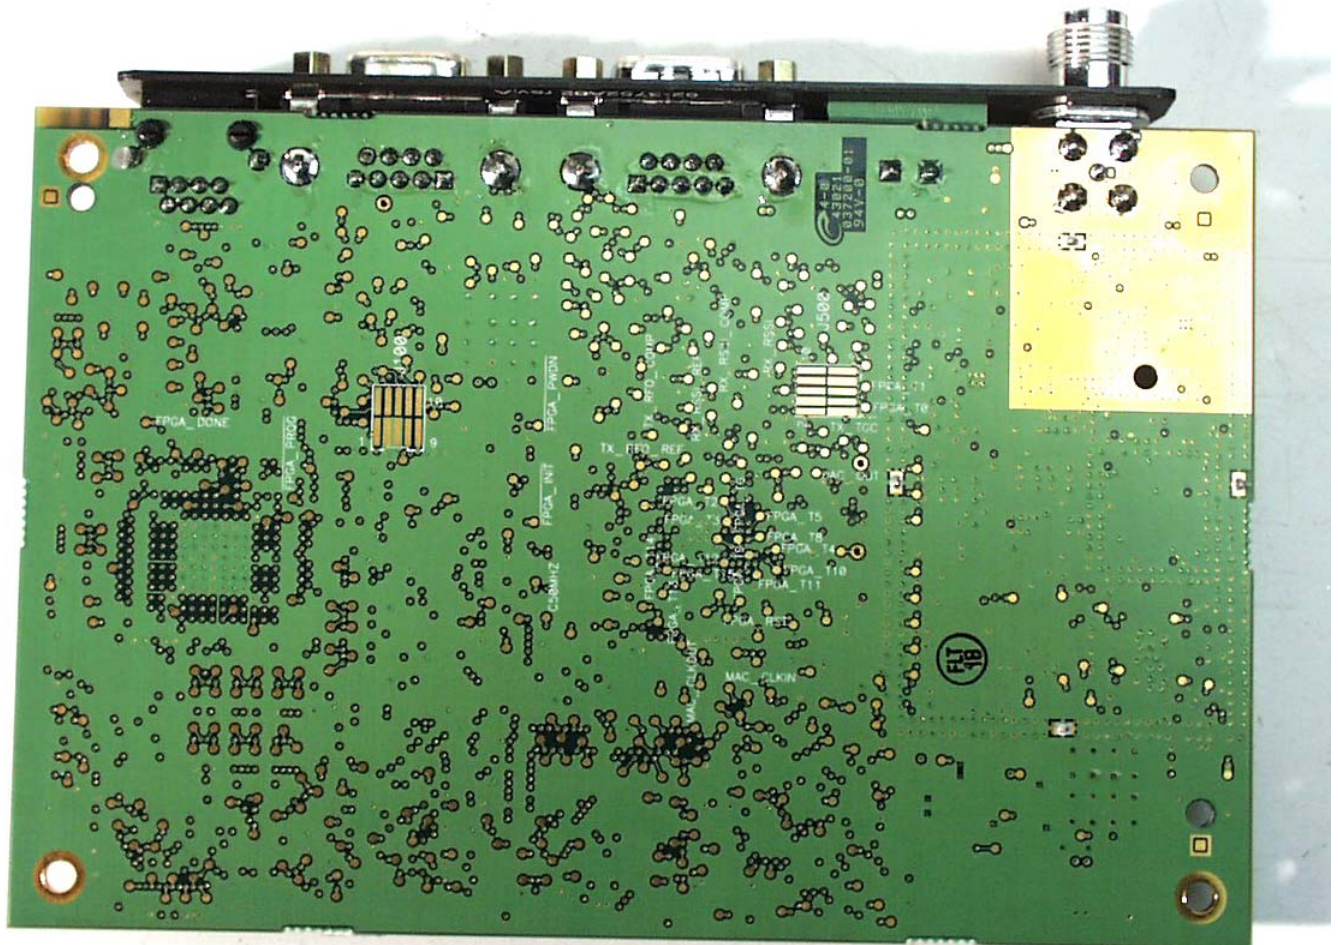

ANNEX 4 – INTERNAL EUT PHOTOS

ANNEX 4 – INTERNAL EUT PHOTOS

Microwave Data Systems Inc.
INET, Model INET900
FCC ID: E5MDS-NH900

ANNEX 4 – INTERNAL EUT PHOTOS

Microwave Data Systems Inc.
INET, Model INET900
FCC ID: E5MDS-NH900

ANNEX 4 – INTERNAL EUT PHOTOS

**Microwave Data Systems Inc.
INET, Model INET900
FCC ID: E5MDS-NH900**