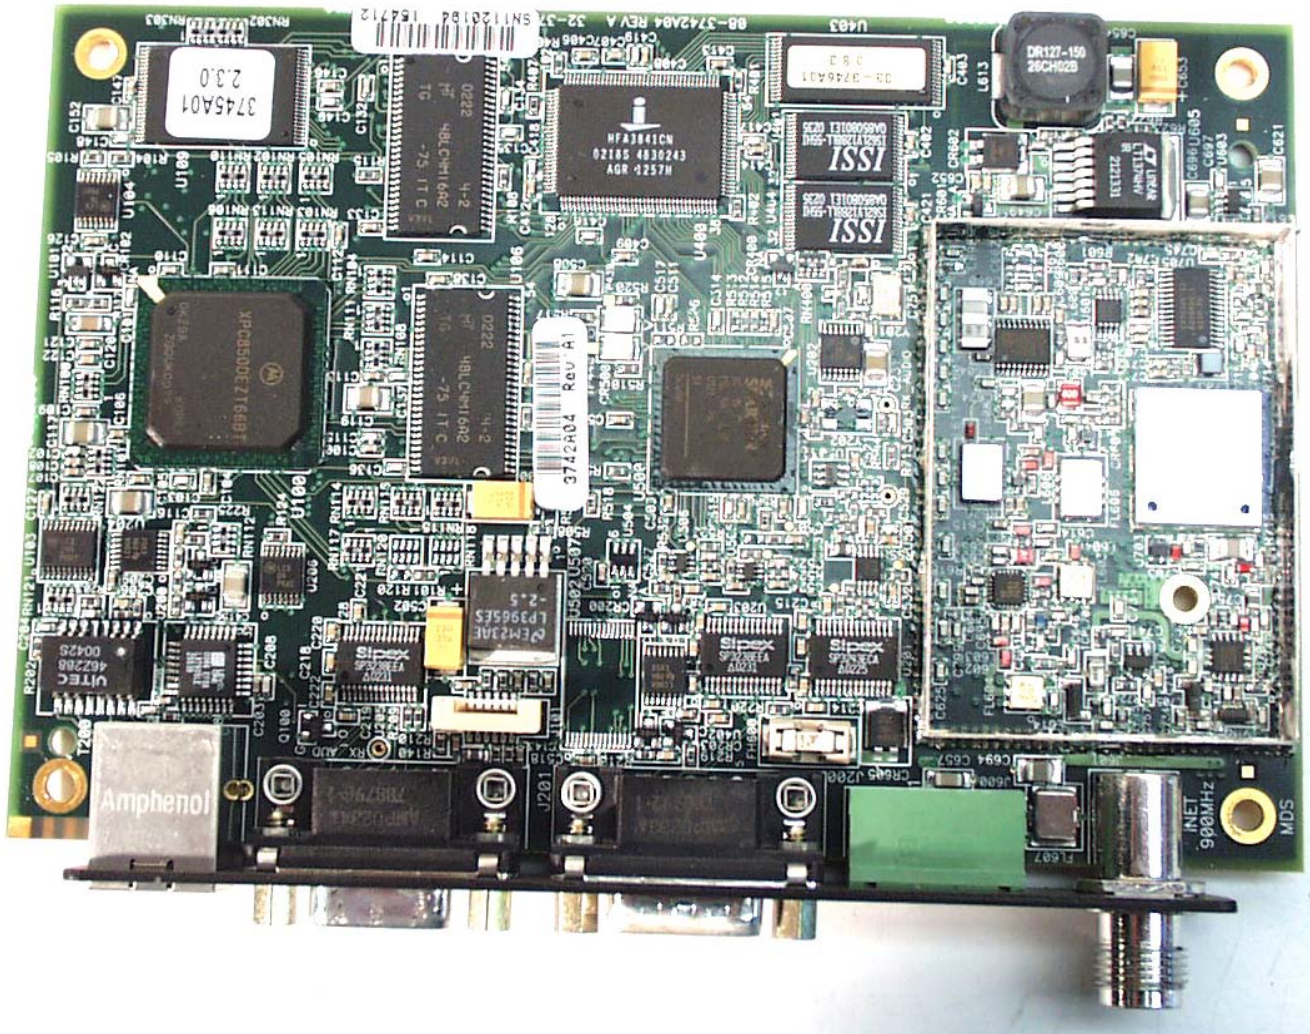

ANNEX 4 – INTERNAL EUT PHOTOS

ANNEX 4 – INTERNAL EUT PHOTOS

Microwave Data Systems Inc.
INET, Model INET900
FCC ID: E5MDS-NH900

ANNEX 4 – INTERNAL EUT PHOTOS

Microwave Data Systems Inc.
INET, Model INET900
FCC ID: E5MDS-NH900

ANNEX 4 – INTERNAL EUT PHOTOS

**Microwave Data Systems Inc.
INET, Model INET900
FCC ID: E5MDS-NH900**