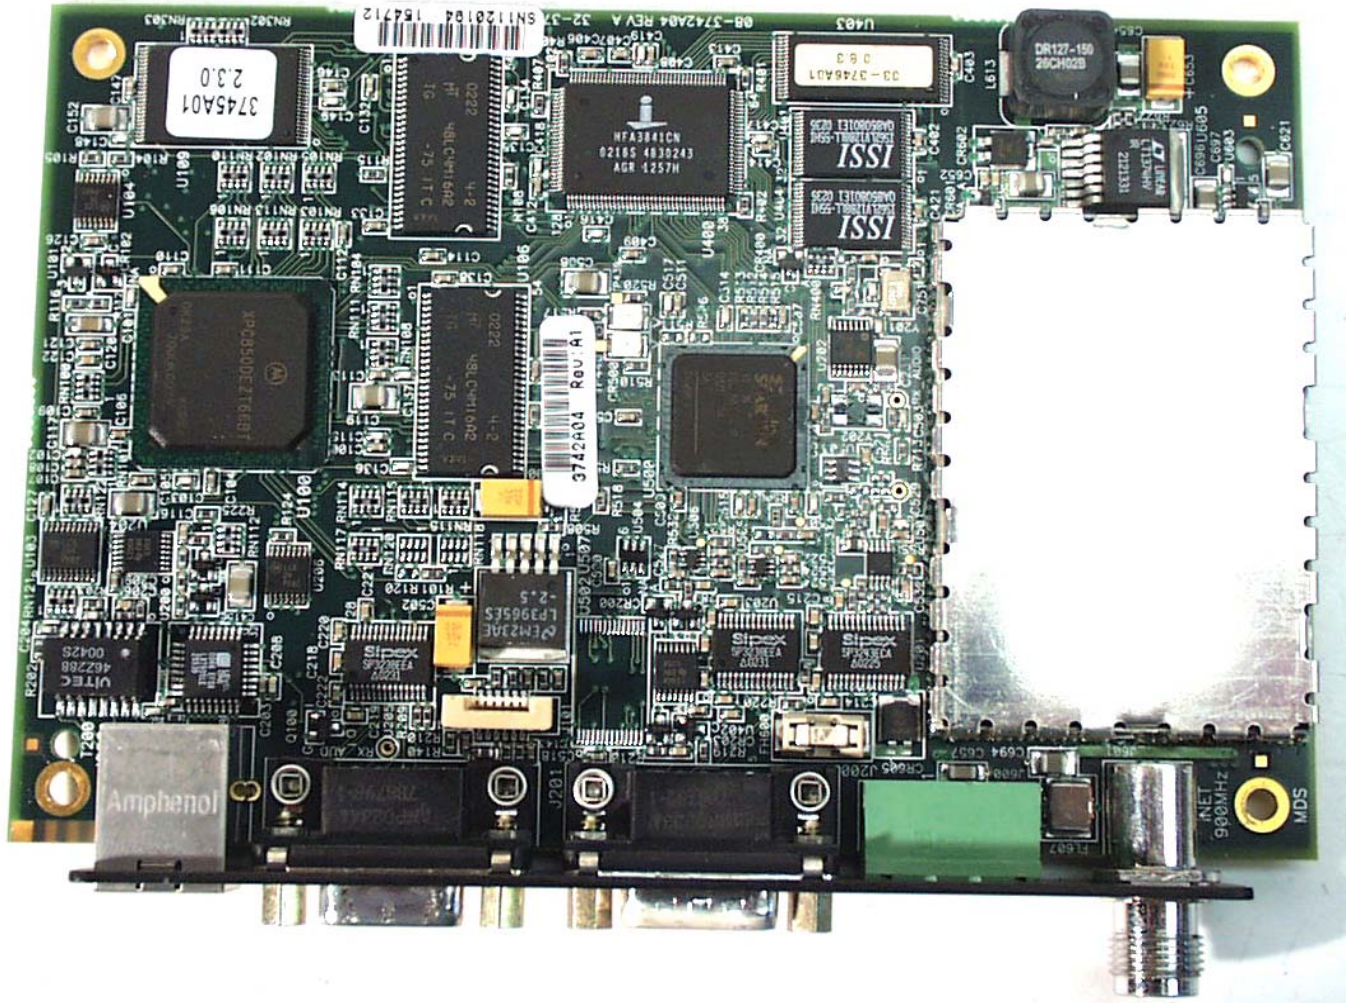

ANNEX 4 – INTERNAL EUT PHOTOS

ANNEX 4 – INTERNAL EUT PHOTOS

Microwave Data Systems Inc.
INET, Model INET900
FCC ID: E5MDS-NH900

ANNEX 4 – INTERNAL EUT PHOTOS

Microwave Data Systems Inc.
INET, Model INET900
FCC ID: E5MDS-NH900

ANNEX 4 – INTERNAL EUT PHOTOS

**Microwave Data Systems Inc.
INET, Model INET900
FCC ID: E5MDS-NH900**