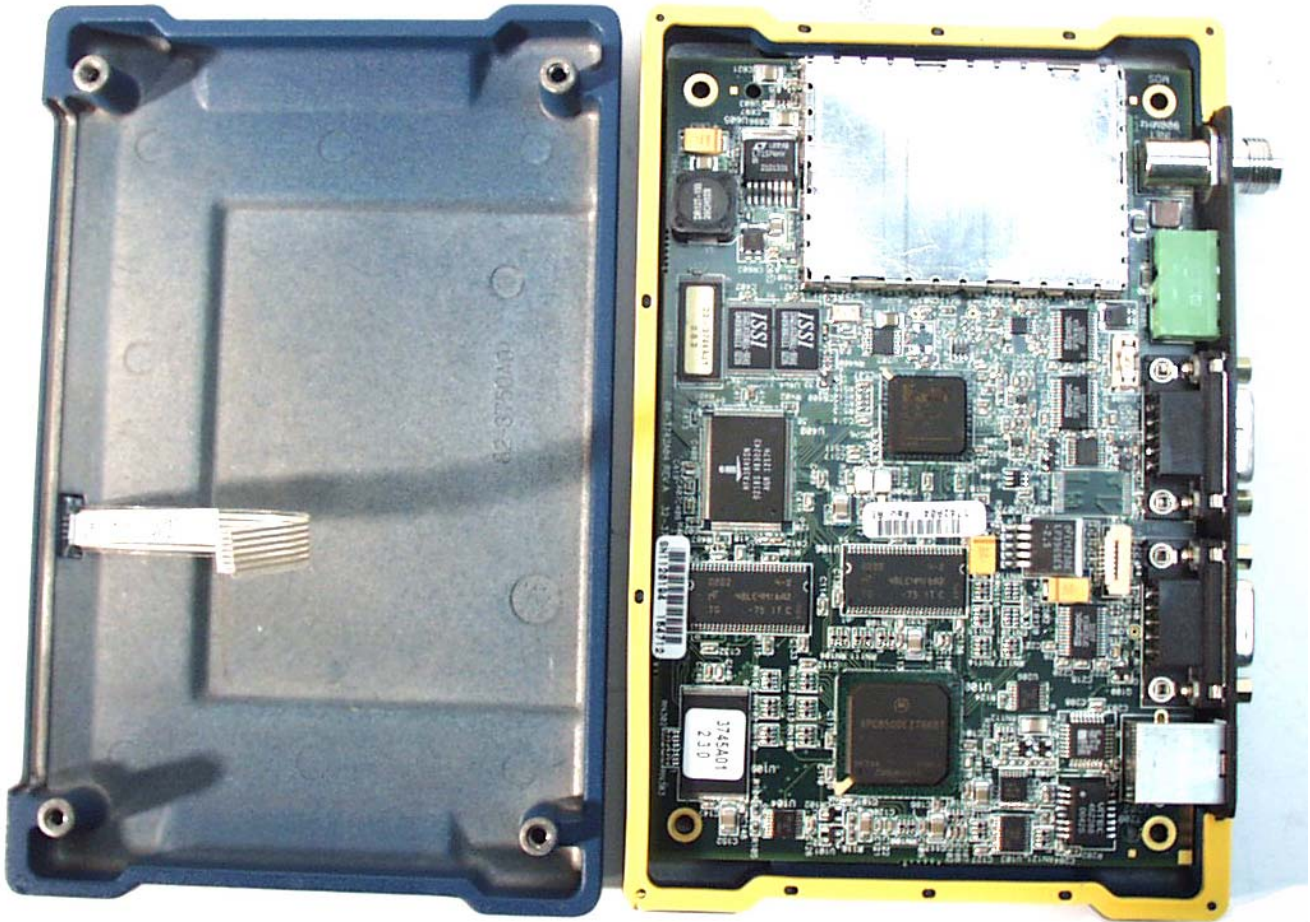

ANNEX 4 – INTERNAL EUT PHOTOS

ANNEX 4 – INTERNAL EUT PHOTOS

Microwave Data Systems Inc.
INET, Model INET900
FCC ID: E5MDS-NH900

ANNEX 4 – INTERNAL EUT PHOTOS

Microwave Data Systems Inc.
INET, Model INET900
FCC ID: E5MDS-NH900

ANNEX 4 – INTERNAL EUT PHOTOS

**Microwave Data Systems Inc.
INET, Model INET900
FCC ID: E5MDS-NH900**