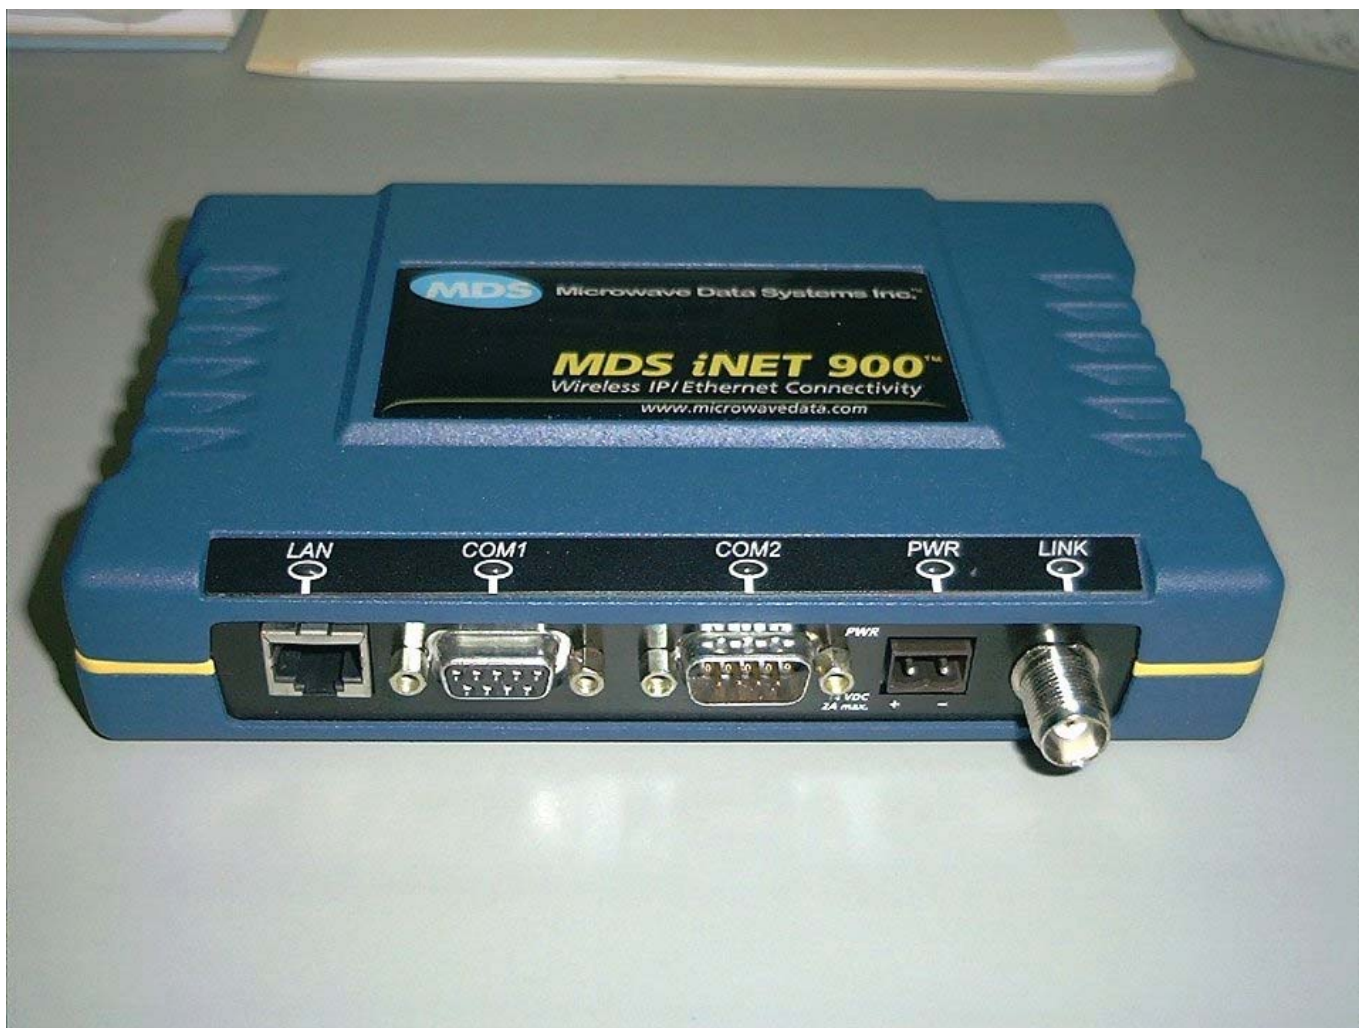

REVISED EXTERNAL PHOTOS OF EUT

Microwave Data Systems Inc.
INET, Model INET900
FCC ID: E5M-INET900

REVISED EXTERNAL PHOTOS OF EUT

Microwave Data Systems Inc.
INET, Model INET900
FCC ID: E5M-INET900

REVISED EXTERNAL PHOTOS OF EUT

**Microwave Data Systems Inc.
INET, Model INET900
FCC ID: E5M-INET900**