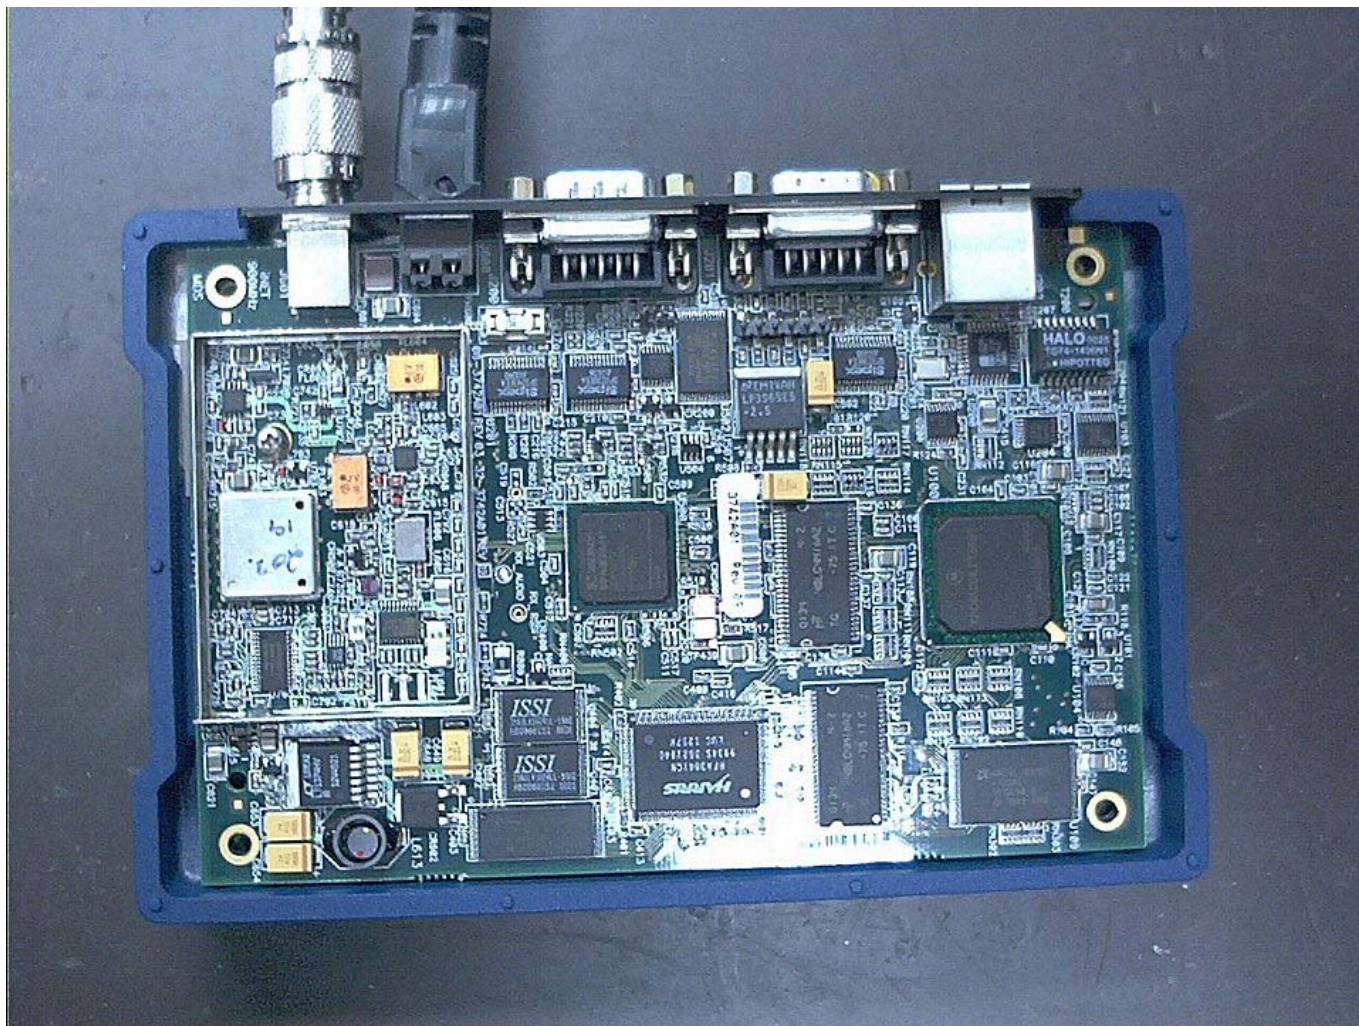

REVISED EXTERNAL PHOTOS OF EUT

Microwave Data Systems Inc.
INET, Model INET900
FCC ID: E5M-INET900

REVISED EXTERNAL PHOTOS OF EUT

Microwave Data Systems Inc.
INET, Model INET900
FCC ID: E5M-INET900

REVISED EXTERNAL PHOTOS OF EUT

**Microwave Data Systems Inc.
INET, Model INET900
FCC ID: E5M-INET900**