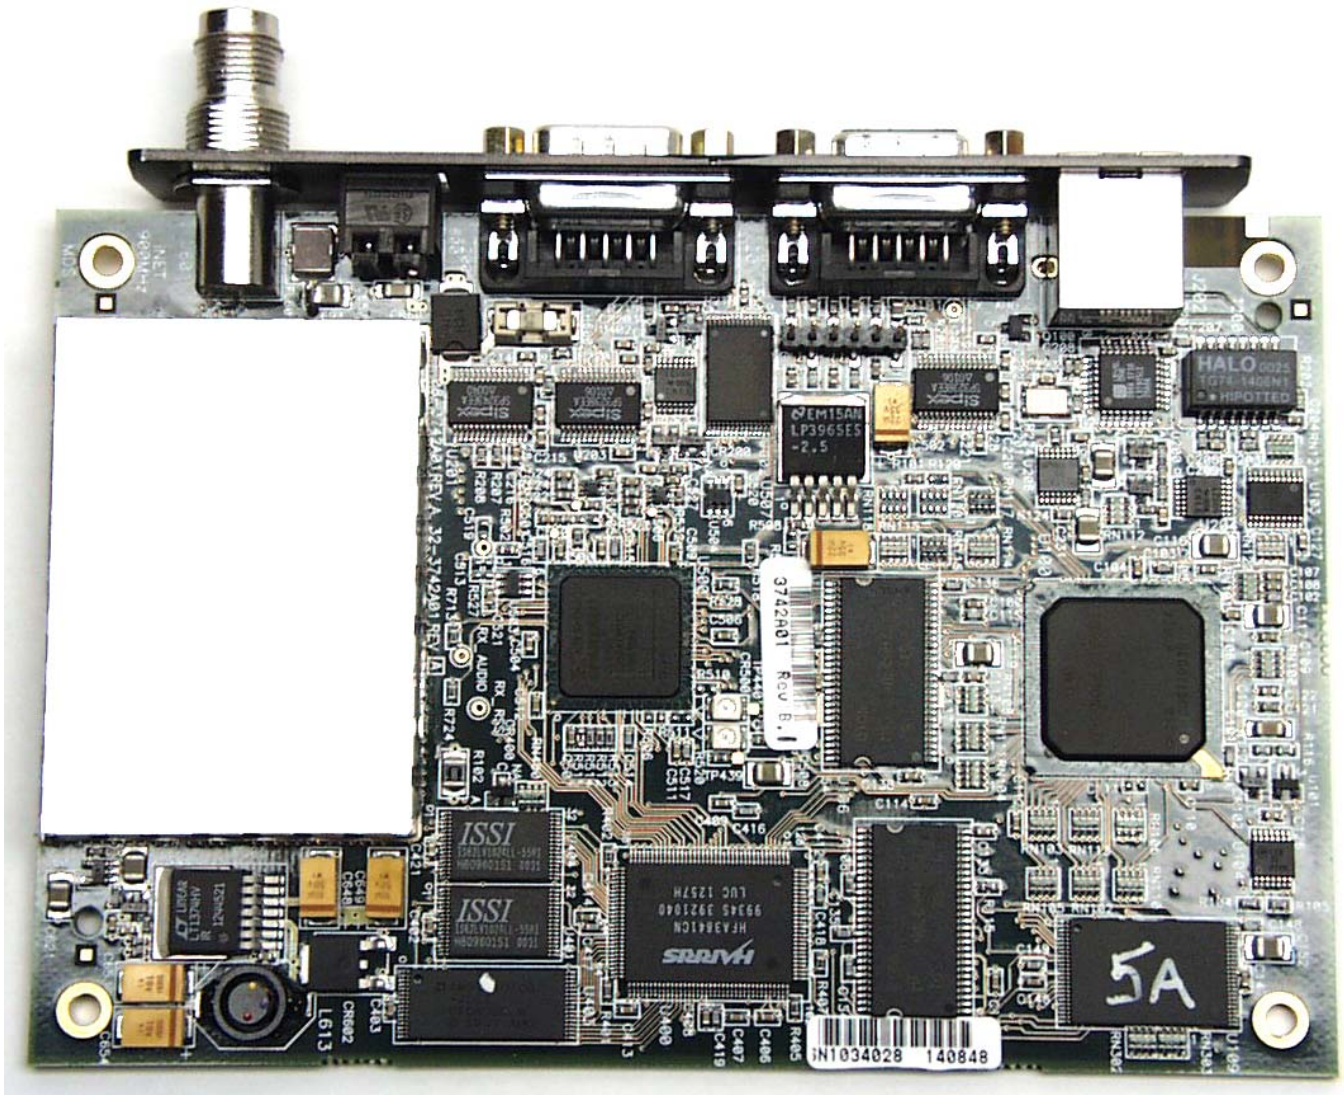

ANNEX 3 – EXTERNAL PHOTOS OF EUT

**Microwave Data Systems Inc.
INET, Model INET900
FCC ID: E5MDS-NH900**

ANNEX 3 – EXTERNAL PHOTOS OF EUT

ANNEX 3 – EXTERNAL PHOTOS OF EUT

ANNEX 3 – EXTERNAL PHOTOS OF EUT

ANNEX 3 – EXTERNAL PHOTOS OF EUT