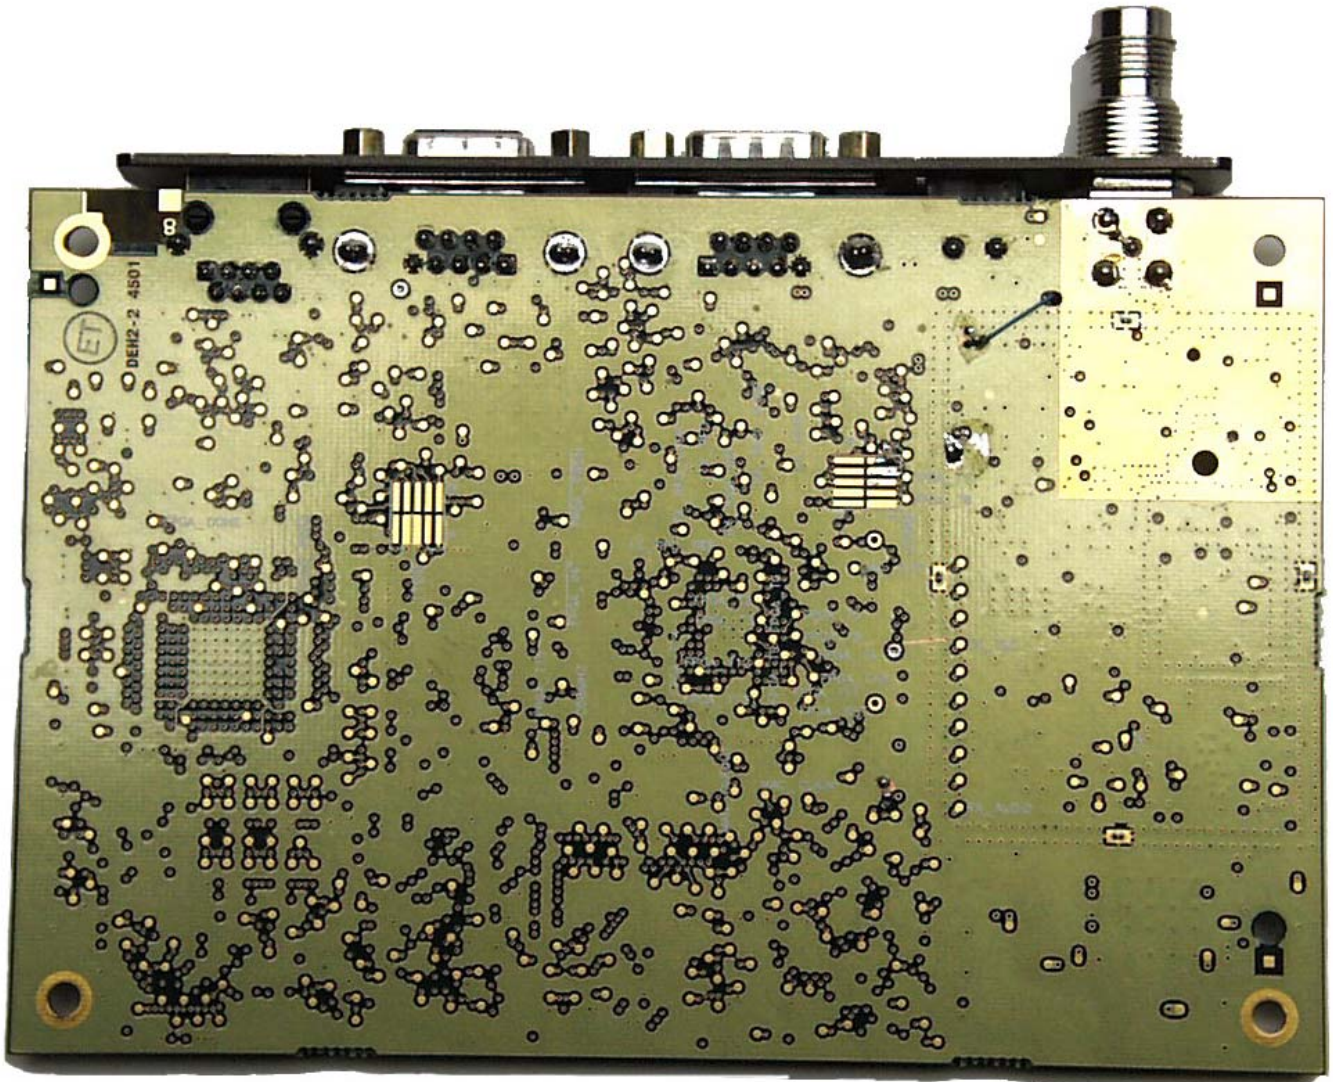

ANNEX 3 – EXTERNAL PHOTOS OF EUT

**Microwave Data Systems Inc.
INET, Model INET900
FCC ID: E5MDS-NH900**

ANNEX 3 – EXTERNAL PHOTOS OF EUT

ANNEX 3 – EXTERNAL PHOTOS OF EUT

ANNEX 3 – EXTERNAL PHOTOS OF EUT

ANNEX 3 – EXTERNAL PHOTOS OF EUT