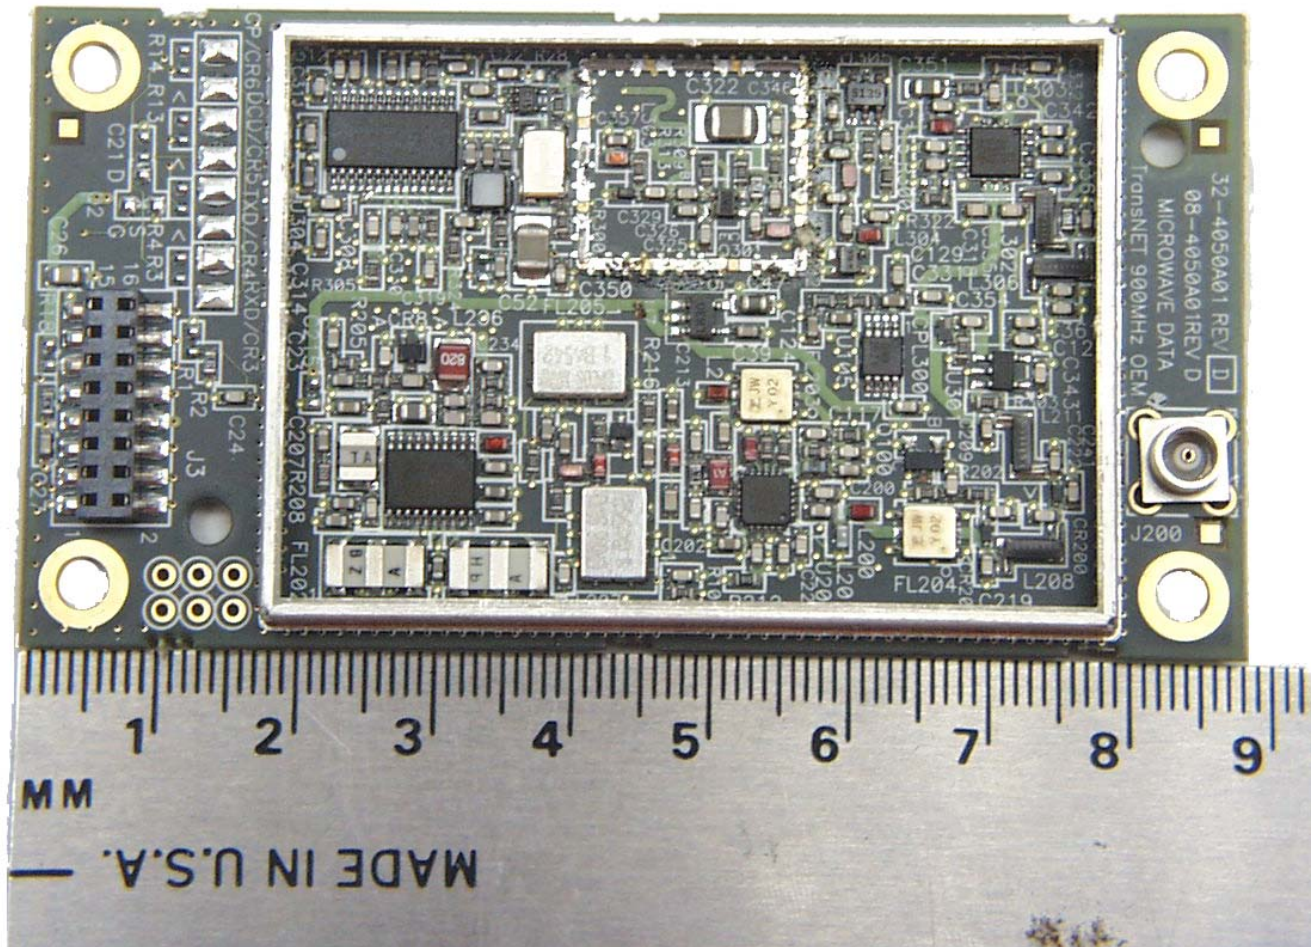

ANNEX 3 – INTERNAL EUT PHOTOS

Microwave Data Systems Inc.
ENET Serial Remote, Model ENET900SR
FCC ID: E5MDS-ENET900SR
IC: 3738A-ENET90SR

ANNEX 3 – INTERNAL EUT PHOTOS

**Microwave Data Systems Inc.
ENET Serial Remote, Model ENET900SR
FCC ID: E5MDS-ENET900SR
IC: 3738A-ENET900SR**

ANNEX 3 – INTERNAL EUT PHOTOS

Microwave Data Systems Inc.
ENET Serial Remote, Model ENET900SR
FCC ID: E5MDS-ENET900SR
IC: 3738A-ENET900SR

ANNEX 3 – INTERNAL EUT PHOTOS

**Microwave Data Systems Inc.
ENET Serial Remote, Model ENET900SR
FCC ID: E5MDS-ENET900SR
IC: 3738A-ENET900SR**

ANNEX 3 – INTERNAL EUT PHOTOS

Microwave Data Systems Inc.
ENET Serial Remote, Model ENET900SR
FCC ID: E5MDS-ENET900SR
IC: 3738A-ENET900SR

ANNEX 3 – INTERNAL EUT PHOTOS

Microwave Data Systems Inc.
ENET Serial Remote, Model ENET900SR
FCC ID: E5MDS-ENET900SR
IC: 3738A-ENET900SR