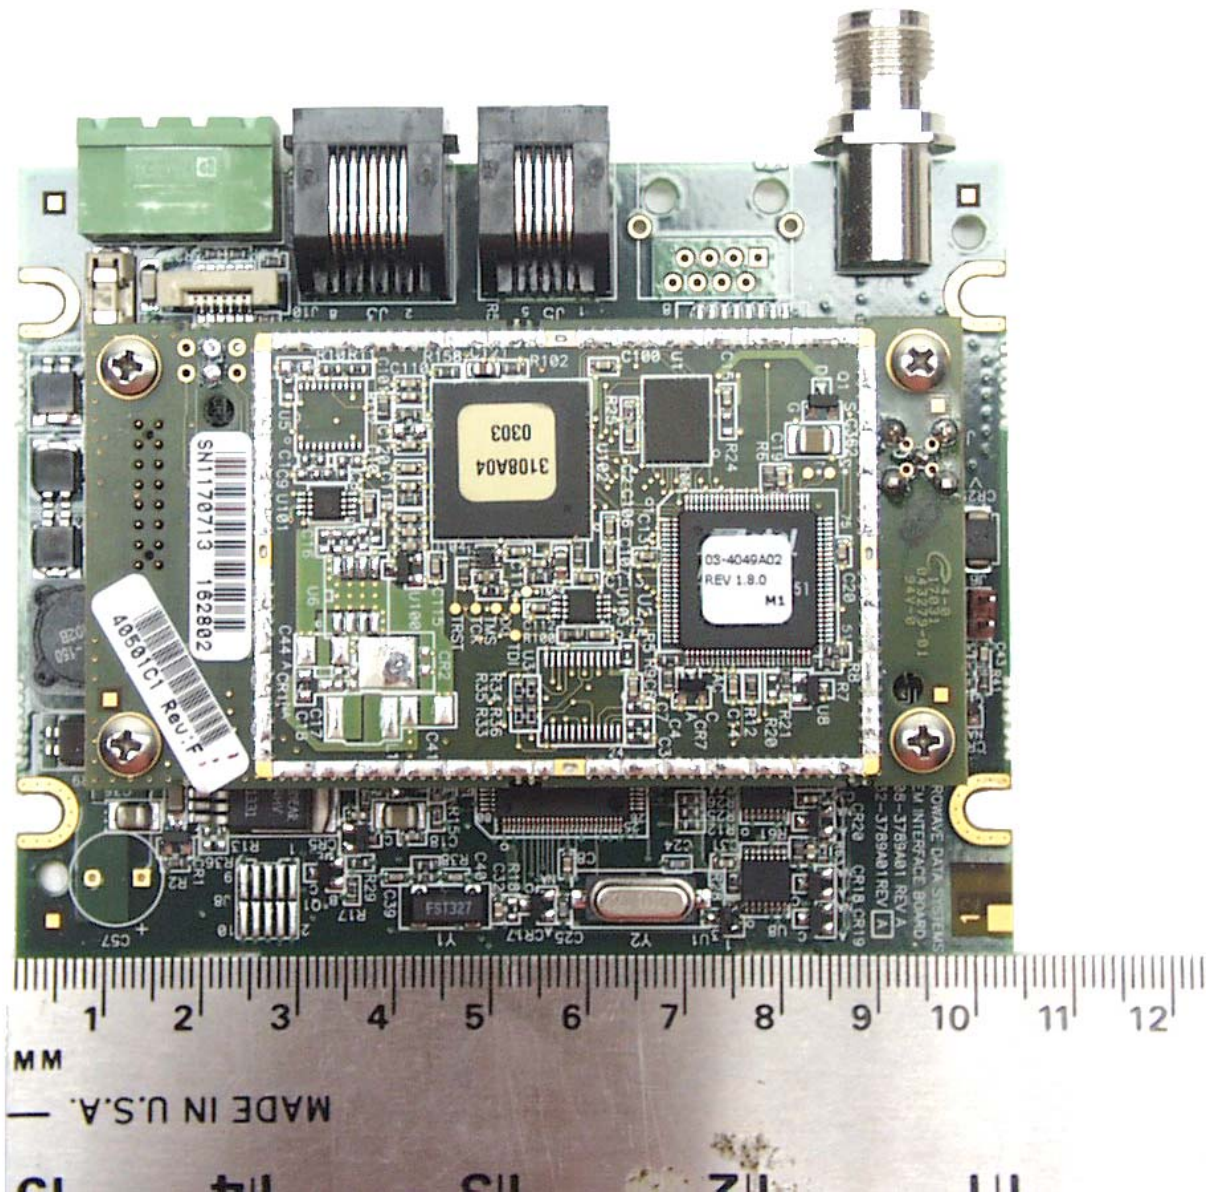

ANNEX 3 – INTERNAL EUT PHOTOS

Microwave Data Systems Inc.
ENET Serial Remote, Model ENET900SR
FCC ID: E5MDS-ENET900SR
IC: 3738A-ENET90SR

ANNEX 3 – INTERNAL EUT PHOTOS

**Microwave Data Systems Inc.
ENET Serial Remote, Model ENET900SR
FCC ID: E5MDS-ENET900SR
IC: 3738A-ENET900SR**

ANNEX 3 – INTERNAL EUT PHOTOS

Microwave Data Systems Inc.
ENET Serial Remote, Model ENET900SR
FCC ID: E5MDS-ENET900SR
IC: 3738A-ENET900SR

ANNEX 3 – INTERNAL EUT PHOTOS

**Microwave Data Systems Inc.
ENET Serial Remote, Model ENET900SR
FCC ID: E5MDS-ENET900SR
IC: 3738A-ENET900SR**

ANNEX 3 – INTERNAL EUT PHOTOS

Microwave Data Systems Inc.
ENET Serial Remote, Model ENET900SR
FCC ID: E5MDS-ENET900SR
IC: 3738A-ENET900SR

ANNEX 3 – INTERNAL EUT PHOTOS

Microwave Data Systems Inc.
ENET Serial Remote, Model ENET900SR
FCC ID: E5MDS-ENET900SR
IC: 3738A-ENET900SR