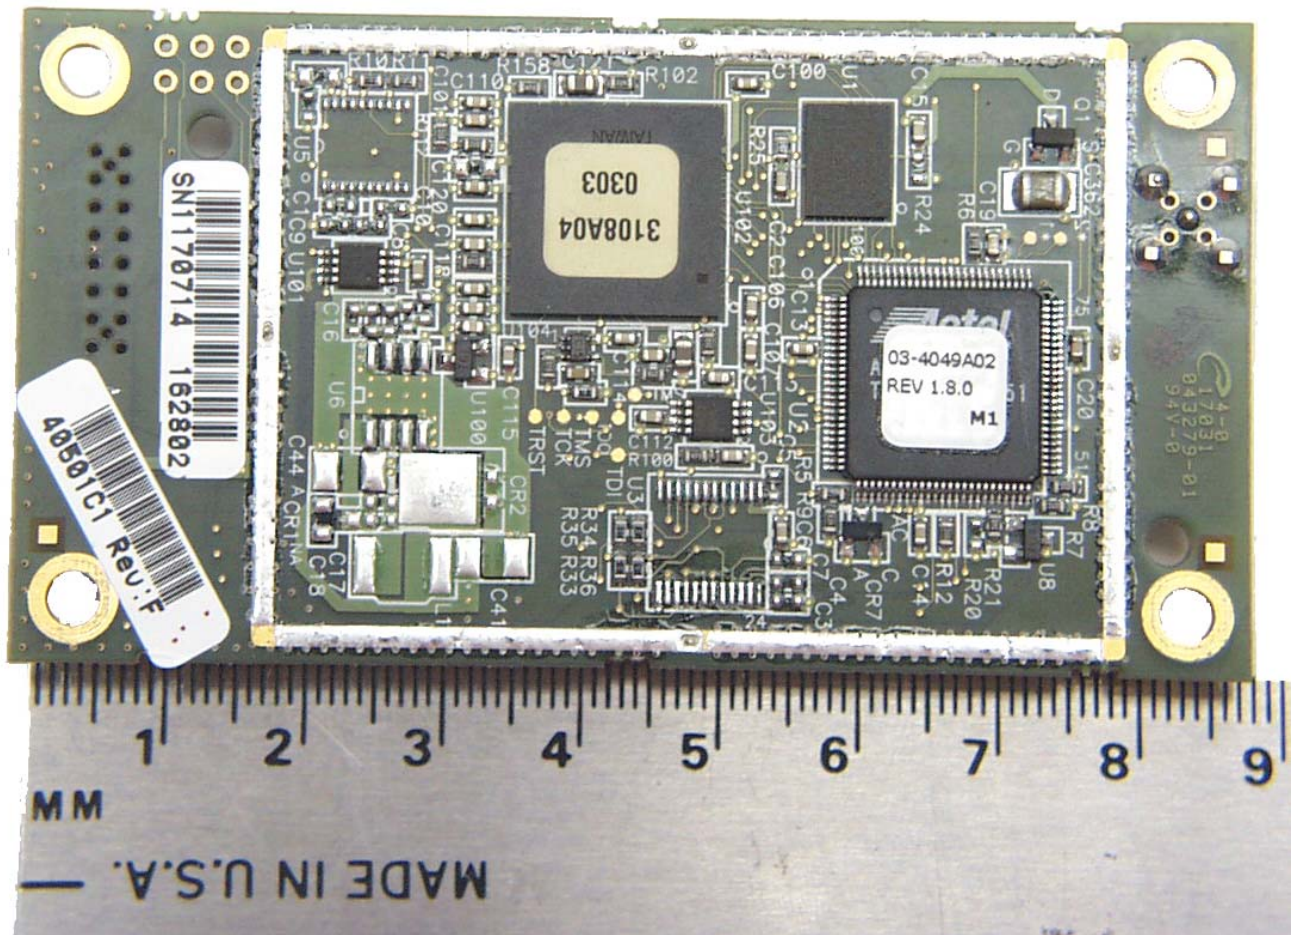

ANNEX 3 – INTERNAL EUT PHOTOS

Microwave Data Systems Inc.
ENET Serial Remote, Model ENET900SR
FCC ID: E5MDS-ENET900SR
IC: 3738A-ENET90SR

ANNEX 3 – INTERNAL EUT PHOTOS

**Microwave Data Systems Inc.
ENET Serial Remote, Model ENET900SR
FCC ID: E5MDS-ENET900SR
IC: 3738A-ENET900SR**

ANNEX 3 – INTERNAL EUT PHOTOS

Microwave Data Systems Inc.
ENET Serial Remote, Model ENET900SR
FCC ID: E5MDS-ENET900SR
IC: 3738A-ENET900SR

ANNEX 3 – INTERNAL EUT PHOTOS

**Microwave Data Systems Inc.
ENET Serial Remote, Model ENET900SR
FCC ID: E5MDS-ENET900SR
IC: 3738A-ENET900SR**

ANNEX 3 – INTERNAL EUT PHOTOS

Microwave Data Systems Inc.
ENET Serial Remote, Model ENET900SR
FCC ID: E5MDS-ENET900SR
IC: 3738A-ENET900SR

ANNEX 3 – INTERNAL EUT PHOTOS

Microwave Data Systems Inc.
ENET Serial Remote, Model ENET900SR
FCC ID: E5MDS-ENET900SR
IC: 3738A-ENET900SR