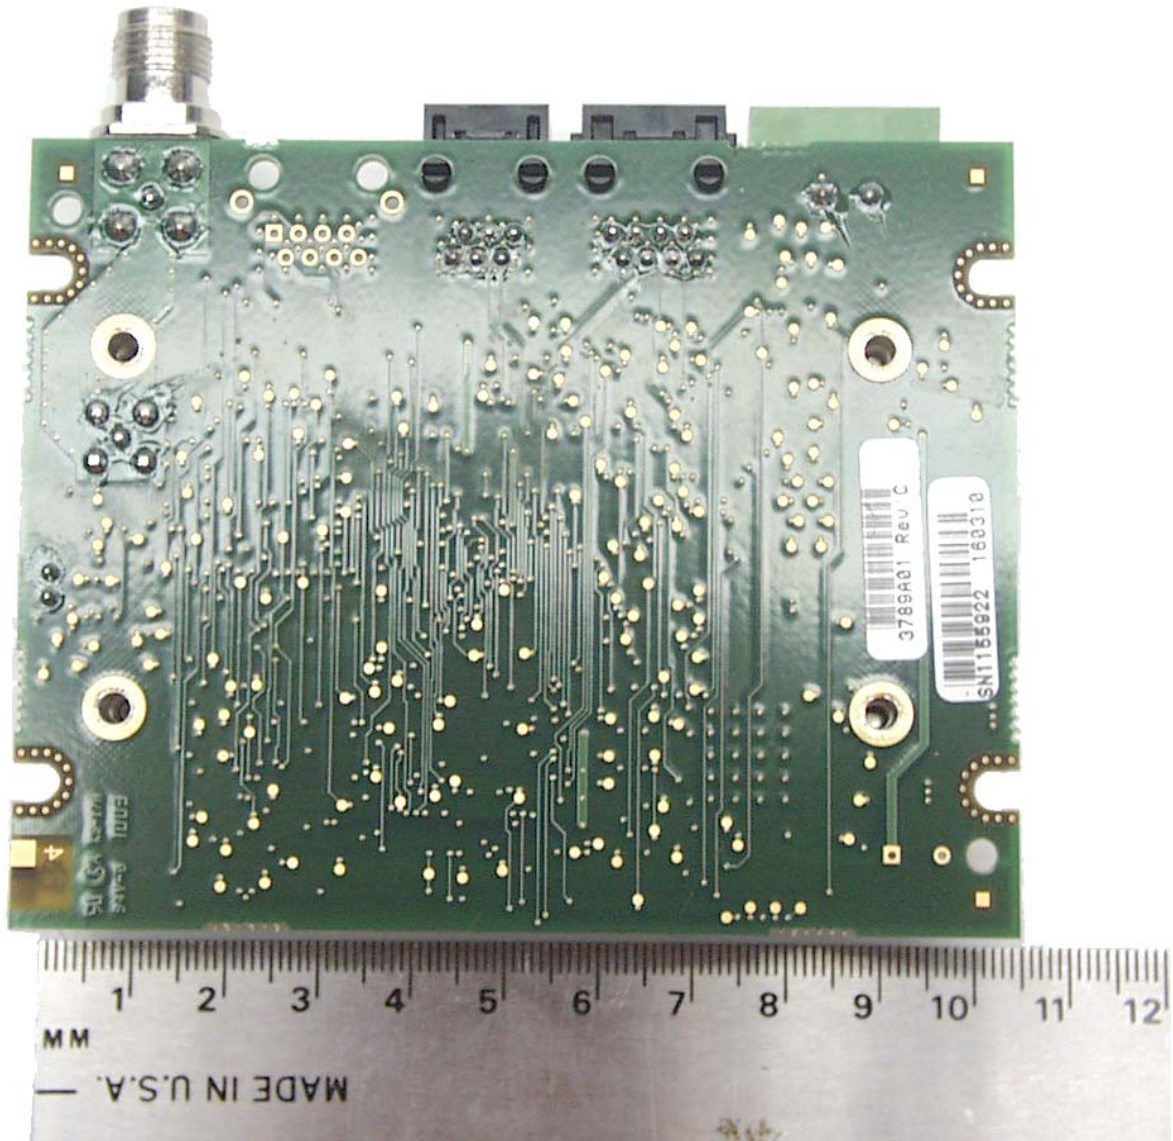

ANNEX 3 – INTERNAL EUT PHOTOS

Microwave Data Systems Inc.
ENET Serial Remote, Model ENET900SR
FCC ID: E5MDS-ENET900SR
IC: 3738A-ENET90SR

ANNEX 3 – INTERNAL EUT PHOTOS

**Microwave Data Systems Inc.
ENET Serial Remote, Model ENET900SR
FCC ID: E5MDS-ENET900SR
IC: 3738A-ENET900SR**

ANNEX 3 – INTERNAL EUT PHOTOS

Microwave Data Systems Inc.
ENET Serial Remote, Model ENET900SR
FCC ID: E5MDS-ENET900SR
IC: 3738A-ENET900SR

ANNEX 3 – INTERNAL EUT PHOTOS

**Microwave Data Systems Inc.
ENET Serial Remote, Model ENET900SR
FCC ID: E5MDS-ENET900SR
IC: 3738A-ENET900SR**

ANNEX 3 – INTERNAL EUT PHOTOS

Microwave Data Systems Inc.
ENET Serial Remote, Model ENET900SR
FCC ID: E5MDS-ENET900SR
IC: 3738A-ENET900SR

ANNEX 3 – INTERNAL EUT PHOTOS

Microwave Data Systems Inc.
ENET Serial Remote, Model ENET900SR
FCC ID: E5MDS-ENET900SR
IC: 3738A-ENET900SR