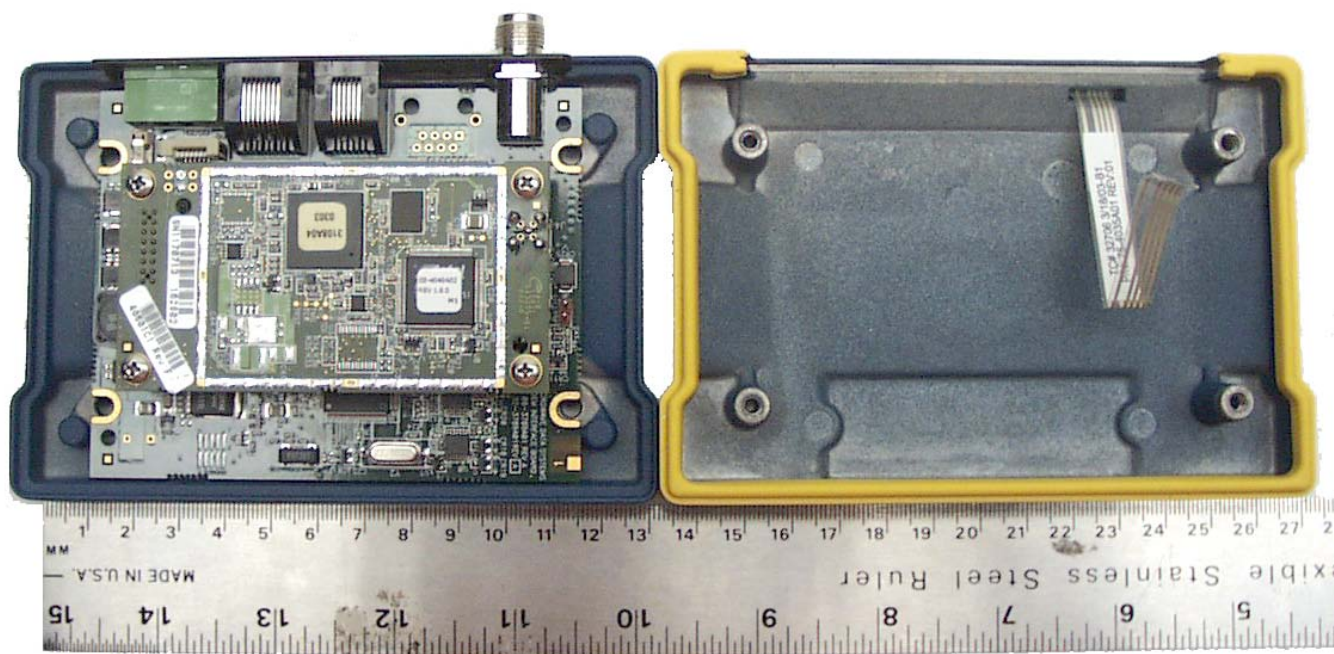

ANNEX 3 – INTERNAL EUT PHOTOS

Microwave Data Systems Inc.
ENET Serial Remote, Model ENET900SR
FCC ID: E5MDS-ENET900SR
IC: 3738A-ENET90SR

ANNEX 3 – INTERNAL EUT PHOTOS

**Microwave Data Systems Inc.
ENET Serial Remote, Model ENET900SR
FCC ID: E5MDS-ENET900SR
IC: 3738A-ENET900SR**

ANNEX 3 – INTERNAL EUT PHOTOS

Microwave Data Systems Inc.
ENET Serial Remote, Model ENET900SR
FCC ID: E5MDS-ENET900SR
IC: 3738A-ENET900SR

ANNEX 3 – INTERNAL EUT PHOTOS

**Microwave Data Systems Inc.
ENET Serial Remote, Model ENET900SR
FCC ID: E5MDS-ENET900SR
IC: 3738A-ENET900SR**

ANNEX 3 – INTERNAL EUT PHOTOS

Microwave Data Systems Inc.
ENET Serial Remote, Model ENET900SR
FCC ID: E5MDS-ENET900SR
IC: 3738A-ENET900SR

ANNEX 3 – INTERNAL EUT PHOTOS

Microwave Data Systems Inc.
ENET Serial Remote, Model ENET900SR
FCC ID: E5MDS-ENET900SR
IC: 3738A-ENET900SR