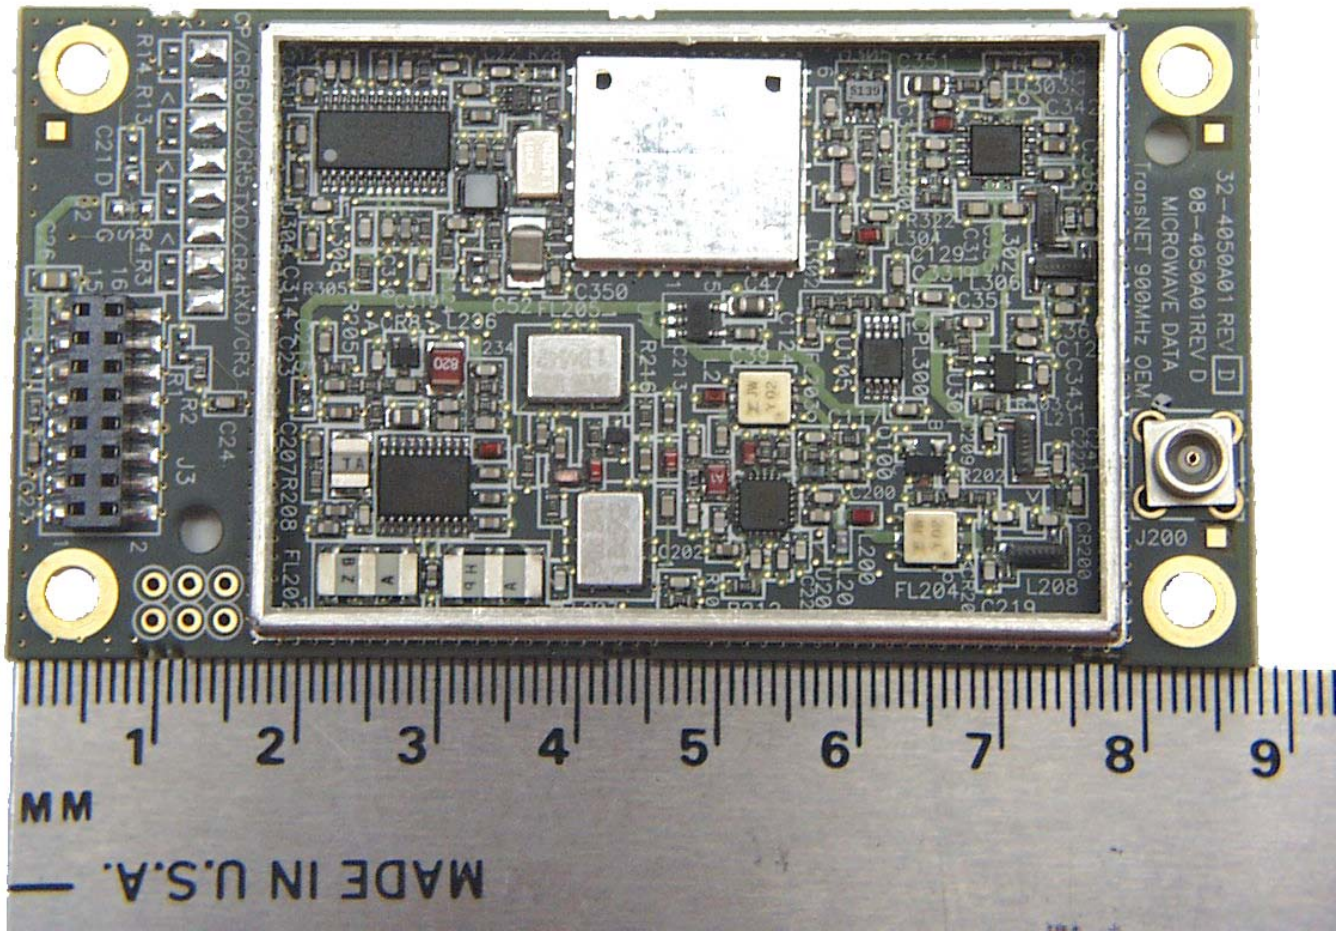

ANNEX 3 – INTERNAL EUT PHOTOS

Microwave Data Systems Inc.
ENET Serial Remote, Model ENET900SR
FCC ID: E5MDS-ENET900SR
IC: 3738A-ENET90SR

ANNEX 3 – INTERNAL EUT PHOTOS

**Microwave Data Systems Inc.
ENET Serial Remote, Model ENET900SR
FCC ID: E5MDS-ENET900SR
IC: 3738A-ENET900SR**

ANNEX 3 – INTERNAL EUT PHOTOS

Microwave Data Systems Inc.
ENET Serial Remote, Model ENET900SR
FCC ID: E5MDS-ENET900SR
IC: 3738A-ENET900SR

ANNEX 3 – INTERNAL EUT PHOTOS

**Microwave Data Systems Inc.
ENET Serial Remote, Model ENET900SR
FCC ID: E5MDS-ENET900SR
IC: 3738A-ENET900SR**

ANNEX 3 – INTERNAL EUT PHOTOS

Microwave Data Systems Inc.
ENET Serial Remote, Model ENET900SR
FCC ID: E5MDS-ENET900SR
IC: 3738A-ENET900SR

ANNEX 3 – INTERNAL EUT PHOTOS

Microwave Data Systems Inc.
ENET Serial Remote, Model ENET900SR
FCC ID: E5MDS-ENET900SR
IC: 3738A-ENET900SR