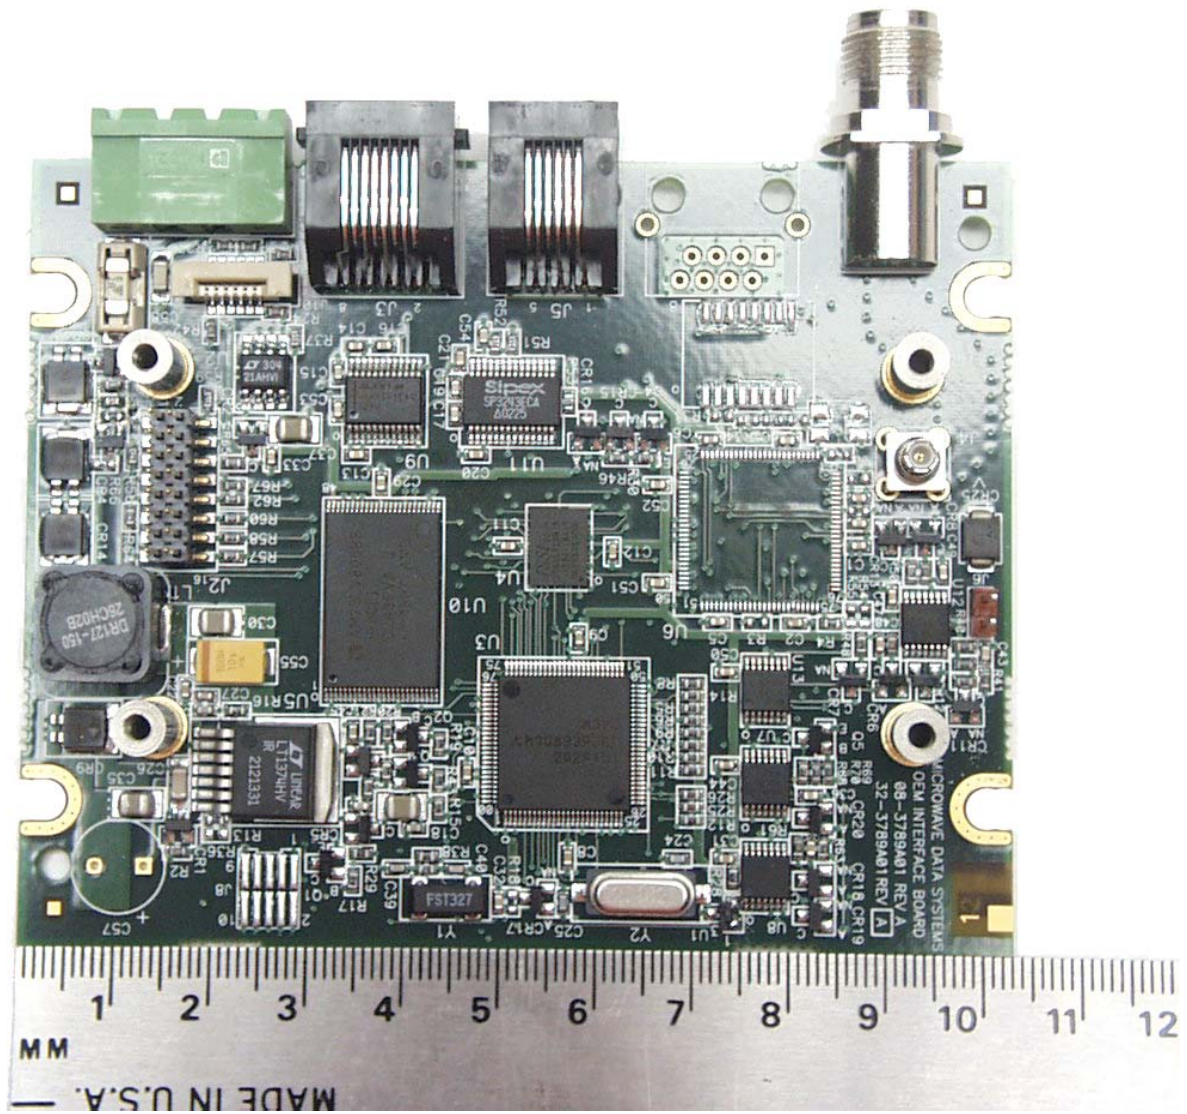

ANNEX 3 – INTERNAL EUT PHOTOS

Microwave Data Systems Inc.
ENET Serial Remote, Model ENET900SR
FCC ID: E5MDS-ENET900SR
IC: 3738A-ENET90SR

ANNEX 3 – INTERNAL EUT PHOTOS

**Microwave Data Systems Inc.
ENET Serial Remote, Model ENET900SR
FCC ID: E5MDS-ENET900SR
IC: 3738A-ENET900SR**

ANNEX 3 – INTERNAL EUT PHOTOS

Microwave Data Systems Inc.
ENET Serial Remote, Model ENET900SR
FCC ID: E5MDS-ENET900SR
IC: 3738A-ENET900SR

ANNEX 3 – INTERNAL EUT PHOTOS

**Microwave Data Systems Inc.
ENET Serial Remote, Model ENET900SR
FCC ID: E5MDS-ENET900SR
IC: 3738A-ENET900SR**

ANNEX 3 – INTERNAL EUT PHOTOS

Microwave Data Systems Inc.
ENET Serial Remote, Model ENET900SR
FCC ID: E5MDS-ENET900SR
IC: 3738A-ENET900SR

ANNEX 3 – INTERNAL EUT PHOTOS

Microwave Data Systems Inc.
ENET Serial Remote, Model ENET900SR
FCC ID: E5MDS-ENET900SR
IC: 3738A-ENET900SR