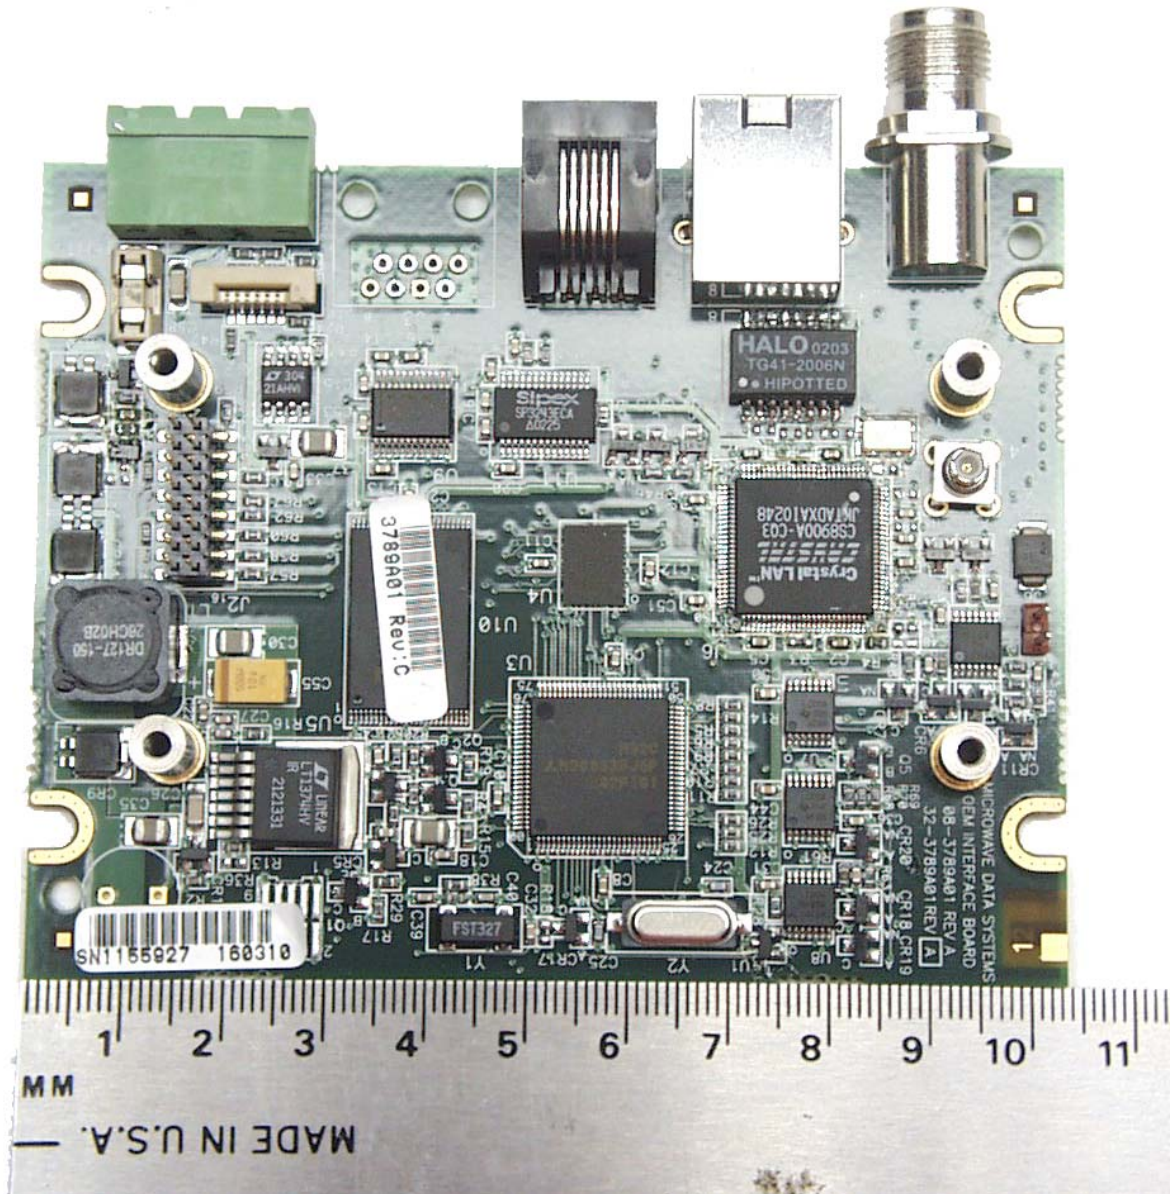

ANNEX 3 – INTERNAL EUT PHOTOS

Microwave Data Systems Inc.
ENET Ethernet Remote, Model ENET900ER
FCC ID: E5MDS-ENET900ER
IC: 3738A-ENET90ER

ANNEX 3 – INTERNAL EUT PHOTOS

Microwave Data Systems Inc.
ENET Ethernet Remote, Model ENET900ER
FCC ID: E5MDS-ENET900ER
IC: 3738A-ENET90ER

ANNEX 3 – INTERNAL EUT PHOTOS

Microwave Data Systems Inc.
ENET Ethernet Remote, Model ENET900ER
FCC ID: E5MDS-ENET900ER
IC: 3738A-ENET90ER

ANNEX 3 – INTERNAL EUT PHOTOS

**Microwave Data Systems Inc.
ENET Ethernet Remote, Model ENET900ER
FCC ID: E5MDS-ENET900ER
IC: 3738A-ENET900ER**

ANNEX 3 – INTERNAL EUT PHOTOS

Microwave Data Systems Inc.
ENET Ethernet Remote, Model ENET900ER
FCC ID: E5MDS-ENET900ER
IC: 3738A-ENET900ER

ANNEX 3 – INTERNAL EUT PHOTOS

Microwave Data Systems Inc.
ENET Ethernet Remote, Model ENET900ER
FCC ID: E5MDS-ENET900ER
IC: 3738A-ENET90ER