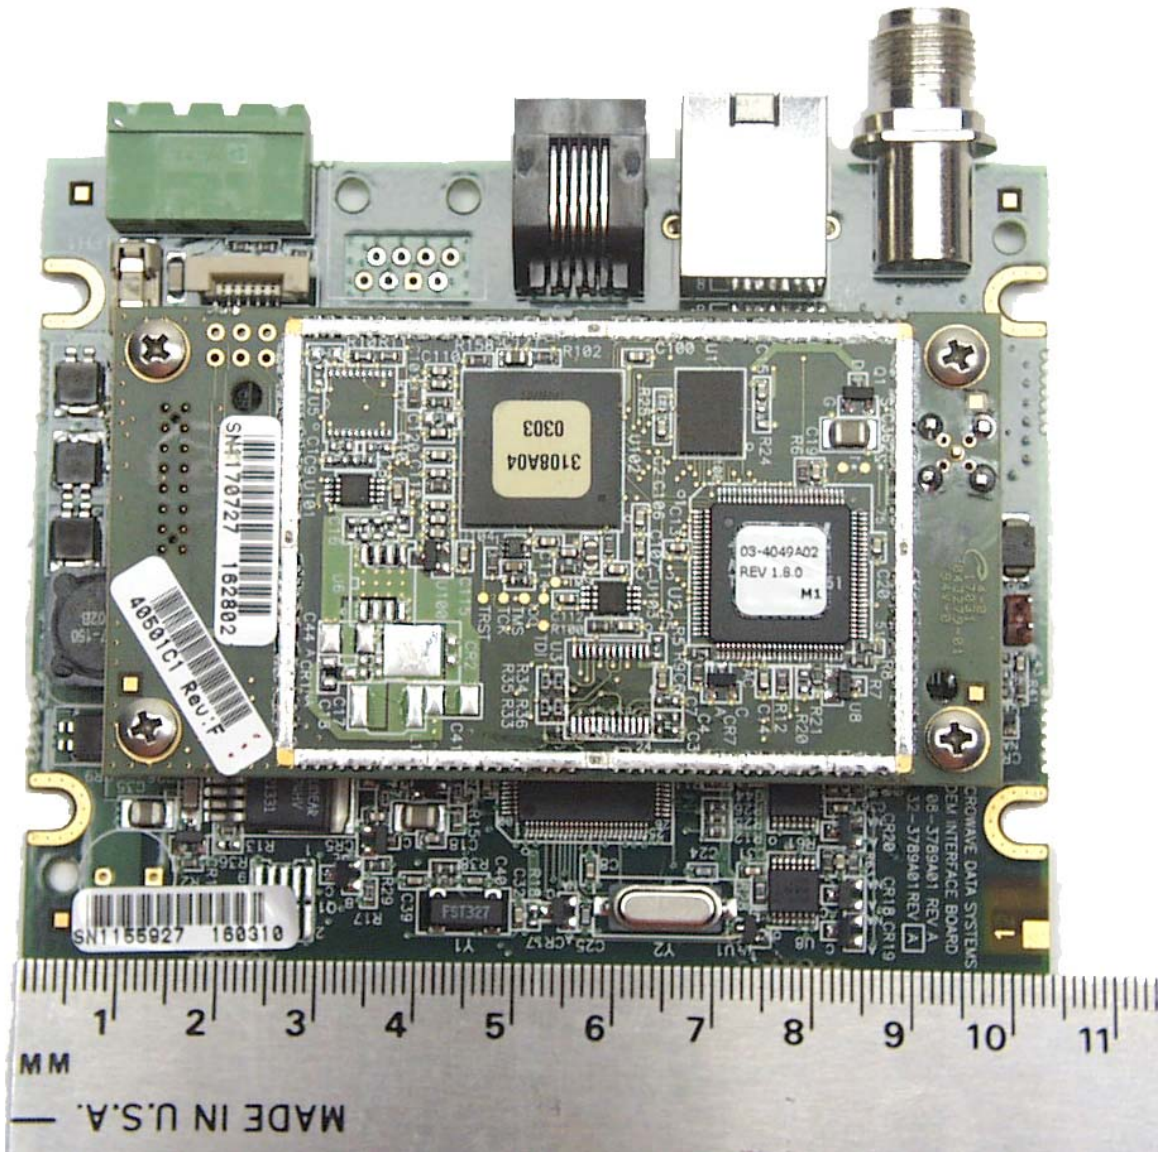

ANNEX 3 – INTERNAL EUT PHOTOS

Microwave Data Systems Inc.
ENET Ethernet Remote, Model ENET900ER
FCC ID: E5MDS-ENET900ER
IC: 3738A-ENET90ER

ANNEX 3 – INTERNAL EUT PHOTOS

Microwave Data Systems Inc.
ENET Ethernet Remote, Model ENET900ER
FCC ID: E5MDS-ENET900ER
IC: 3738A-ENET90ER

ANNEX 3 – INTERNAL EUT PHOTOS

Microwave Data Systems Inc.
ENET Ethernet Remote, Model ENET900ER
FCC ID: E5MDS-ENET900ER
IC: 3738A-ENET90ER

ANNEX 3 – INTERNAL EUT PHOTOS

**Microwave Data Systems Inc.
ENET Ethernet Remote, Model ENET900ER
FCC ID: E5MDS-ENET900ER
IC: 3738A-ENET900ER**

ANNEX 3 – INTERNAL EUT PHOTOS

Microwave Data Systems Inc.
ENET Ethernet Remote, Model ENET900ER
FCC ID: E5MDS-ENET900ER
IC: 3738A-ENET900ER

ANNEX 3 – INTERNAL EUT PHOTOS

Microwave Data Systems Inc.
ENET Ethernet Remote, Model ENET900ER
FCC ID: E5MDS-ENET900ER
IC: 3738A-ENET90ER