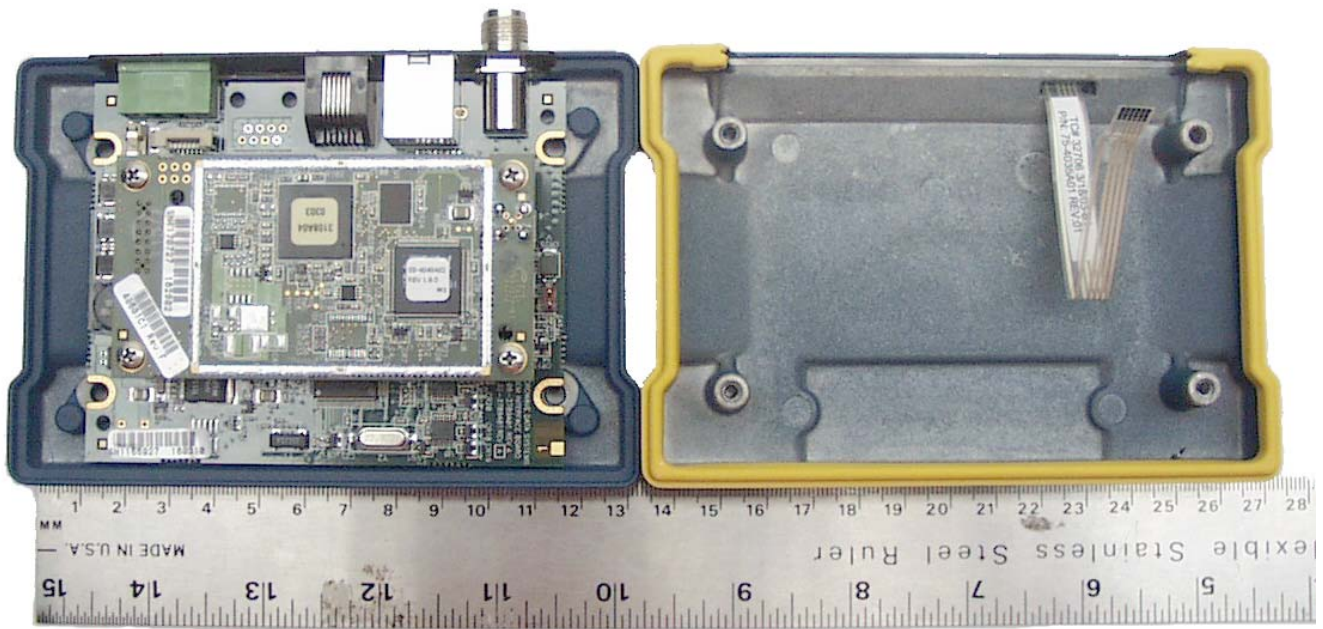

ANNEX 3 – INTERNAL EUT PHOTOS

Microwave Data Systems Inc.
ENET Ethernet Remote, Model ENET900ER
FCC ID: E5MDS-ENET900ER
IC: 3738A-ENET90ER

ANNEX 3 – INTERNAL EUT PHOTOS

Microwave Data Systems Inc.
ENET Ethernet Remote, Model ENET900ER
FCC ID: E5MDS-ENET900ER
IC: 3738A-ENET90ER

ANNEX 3 – INTERNAL EUT PHOTOS

Microwave Data Systems Inc.
ENET Ethernet Remote, Model ENET900ER
FCC ID: E5MDS-ENET900ER
IC: 3738A-ENET90ER

ANNEX 3 – INTERNAL EUT PHOTOS

**Microwave Data Systems Inc.
ENET Ethernet Remote, Model ENET900ER
FCC ID: E5MDS-ENET900ER
IC: 3738A-ENET900ER**

ANNEX 3 – INTERNAL EUT PHOTOS

Microwave Data Systems Inc.
ENET Ethernet Remote, Model ENET900ER
FCC ID: E5MDS-ENET900ER
IC: 3738A-ENET900ER

ANNEX 3 – INTERNAL EUT PHOTOS

Microwave Data Systems Inc.
ENET Ethernet Remote, Model ENET900ER
FCC ID: E5MDS-ENET900ER
IC: 3738A-ENET90ER