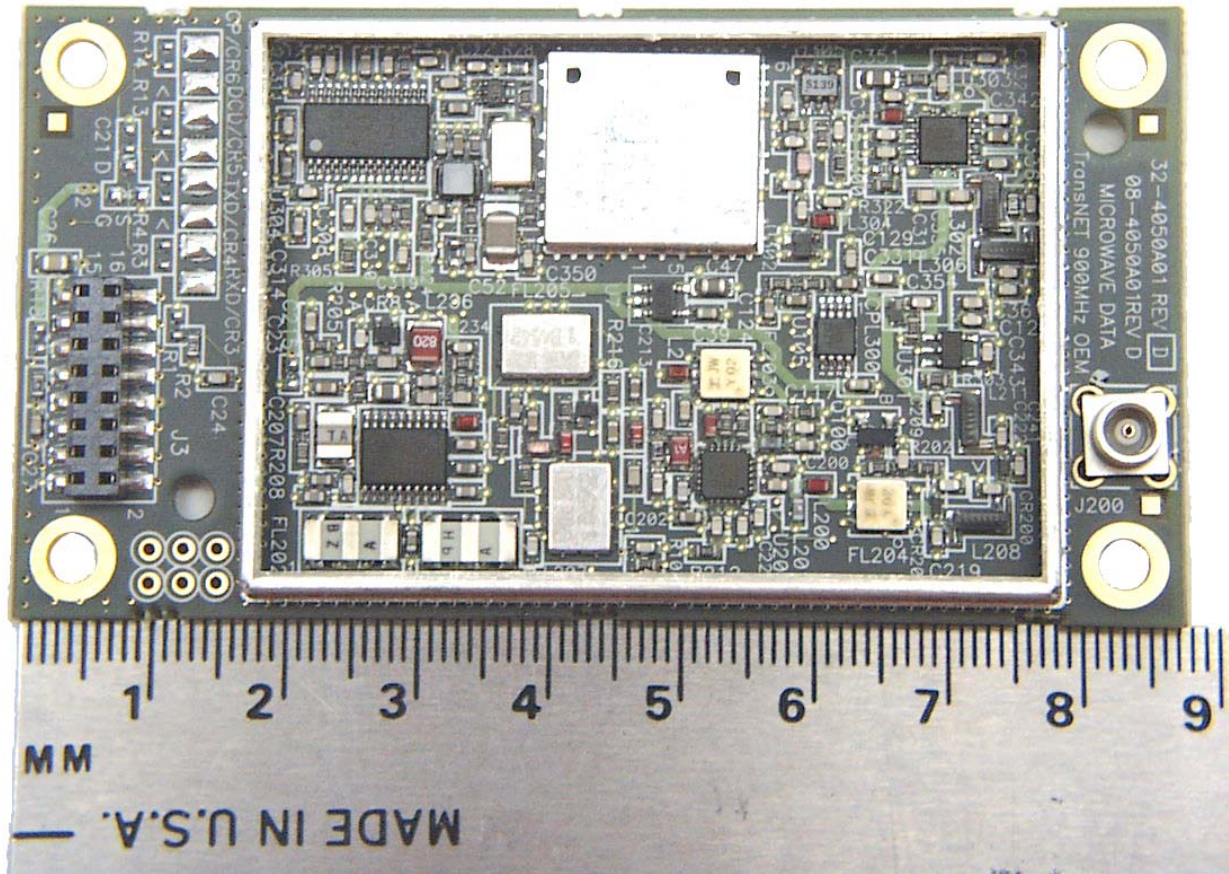

ANNEX 3 – INTERNAL EUT PHOTOS

Microwave Data Systems Inc.
ENET Ethernet Remote, Model ENET900ER
FCC ID: E5MDS-ENET900ER
IC: 3738A-ENET90ER

ANNEX 3 – INTERNAL EUT PHOTOS

Microwave Data Systems Inc.
ENET Ethernet Remote, Model ENET900ER
FCC ID: E5MDS-ENET900ER
IC: 3738A-ENET90ER

ANNEX 3 – INTERNAL EUT PHOTOS

Microwave Data Systems Inc.
ENET Ethernet Remote, Model ENET900ER
FCC ID: E5MDS-ENET900ER
IC: 3738A-ENET90ER

ANNEX 3 – INTERNAL EUT PHOTOS

**Microwave Data Systems Inc.
ENET Ethernet Remote, Model ENET900ER
FCC ID: E5MDS-ENET900ER
IC: 3738A-ENET900ER**

ANNEX 3 – INTERNAL EUT PHOTOS

Microwave Data Systems Inc.
ENET Ethernet Remote, Model ENET900ER
FCC ID: E5MDS-ENET900ER
IC: 3738A-ENET900ER

ANNEX 3 – INTERNAL EUT PHOTOS

Microwave Data Systems Inc.
ENET Ethernet Remote, Model ENET900ER
FCC ID: E5MDS-ENET900ER
IC: 3738A-ENET90ER