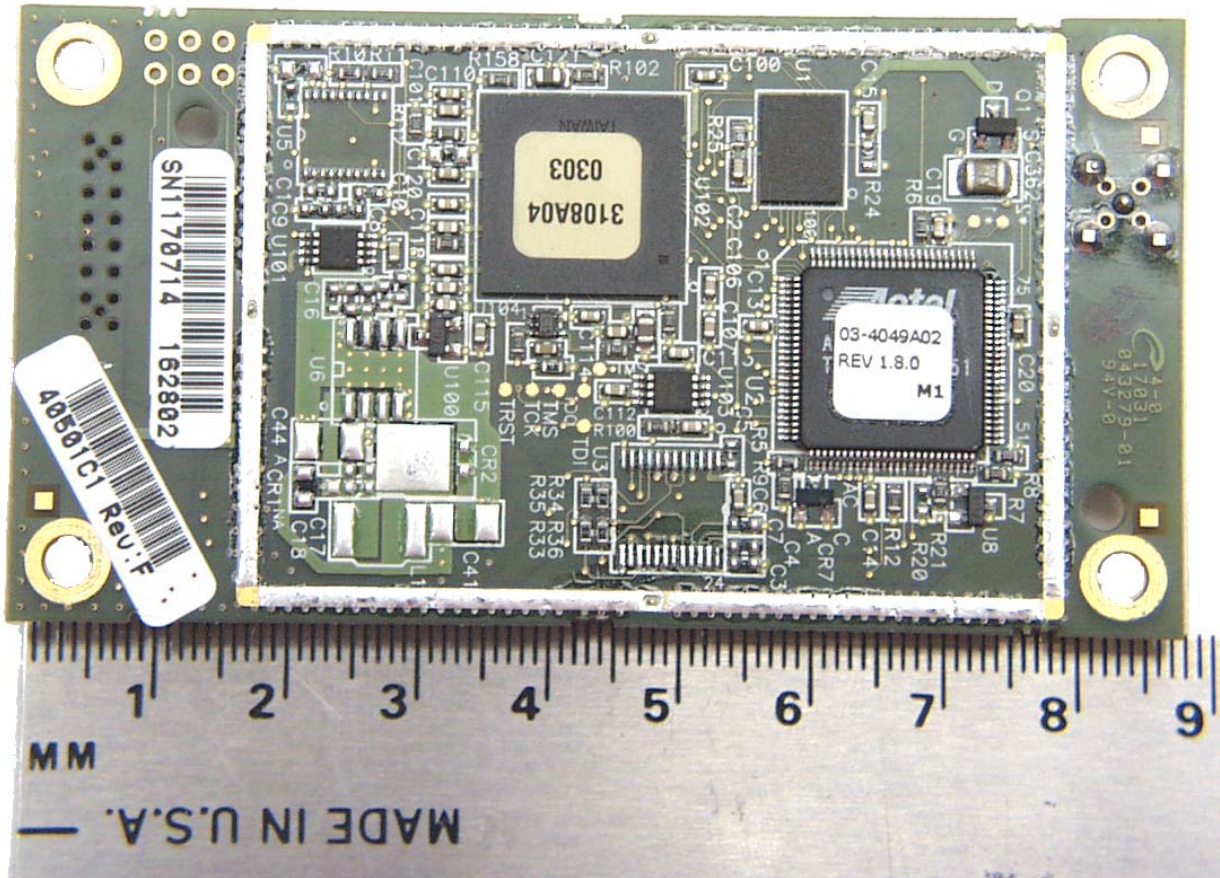

ANNEX 3 – INTERNAL EUT PHOTOS

Microwave Data Systems Inc.
ENET Ethernet Remote, Model ENET900ER
FCC ID: E5MDS-ENET900ER
IC: 3738A-ENET90ER

ANNEX 3 – INTERNAL EUT PHOTOS

Microwave Data Systems Inc.
ENET Ethernet Remote, Model ENET900ER
FCC ID: E5MDS-ENET900ER
IC: 3738A-ENET90ER

ANNEX 3 – INTERNAL EUT PHOTOS

Microwave Data Systems Inc.
ENET Ethernet Remote, Model ENET900ER
FCC ID: E5MDS-ENET900ER
IC: 3738A-ENET90ER

ANNEX 3 – INTERNAL EUT PHOTOS

**Microwave Data Systems Inc.
ENET Ethernet Remote, Model ENET900ER
FCC ID: E5MDS-ENET900ER
IC: 3738A-ENET900ER**

ANNEX 3 – INTERNAL EUT PHOTOS

Microwave Data Systems Inc.
ENET Ethernet Remote, Model ENET900ER
FCC ID: E5MDS-ENET900ER
IC: 3738A-ENET900ER

ANNEX 3 – INTERNAL EUT PHOTOS

Microwave Data Systems Inc.
ENET Ethernet Remote, Model ENET900ER
FCC ID: E5MDS-ENET900ER
IC: 3738A-ENET90ER