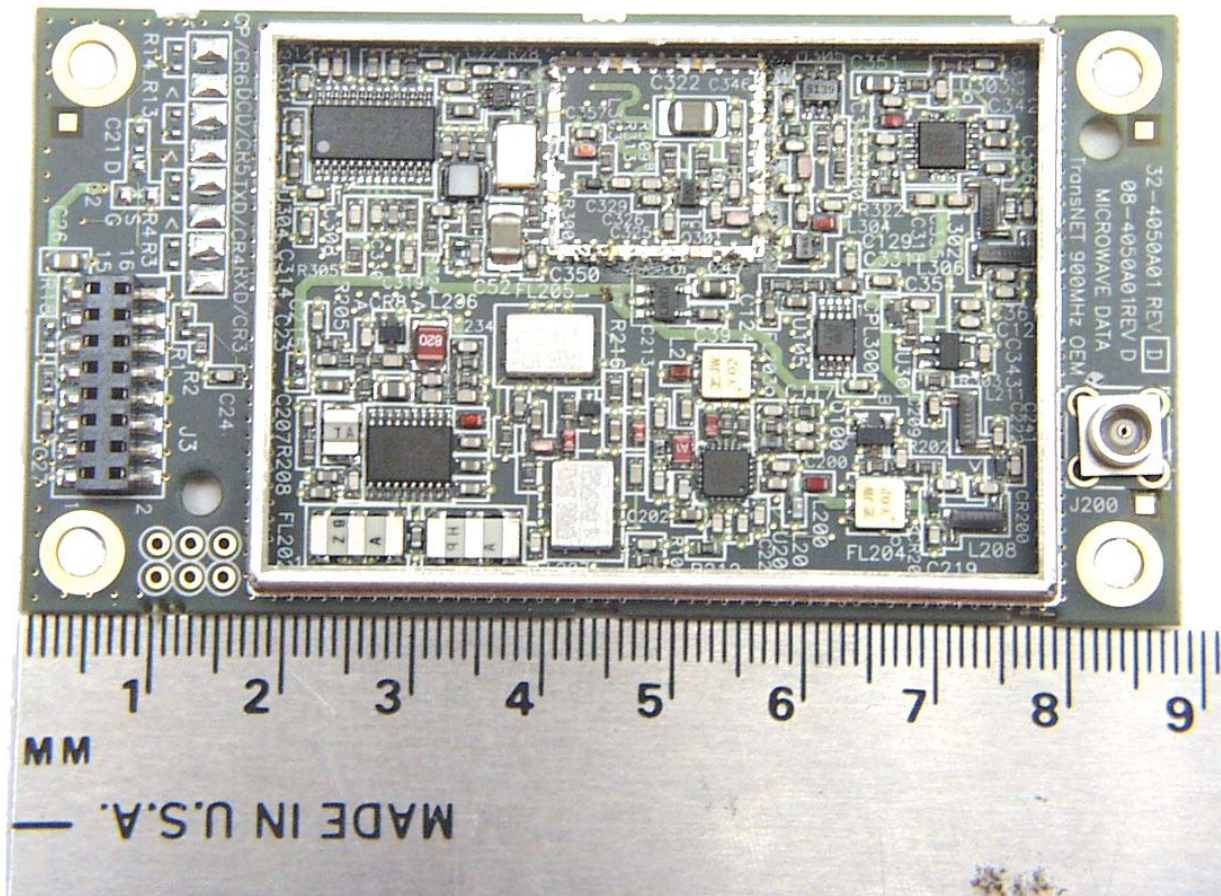

ANNEX 3 – INTERNAL EUT PHOTOS

Microwave Data Systems Inc.
ENET Ethernet Remote, Model ENET900ER
FCC ID: E5MDS-ENET900ER
IC: 3738A-ENET90ER

ANNEX 3 – INTERNAL EUT PHOTOS

Microwave Data Systems Inc.
ENET Ethernet Remote, Model ENET900ER
FCC ID: E5MDS-ENET900ER
IC: 3738A-ENET90ER

ANNEX 3 – INTERNAL EUT PHOTOS

Microwave Data Systems Inc.
ENET Ethernet Remote, Model ENET900ER
FCC ID: E5MDS-ENET900ER
IC: 3738A-ENET90ER

ANNEX 3 – INTERNAL EUT PHOTOS

**Microwave Data Systems Inc.
ENET Ethernet Remote, Model ENET900ER
FCC ID: E5MDS-ENET900ER
IC: 3738A-ENET900ER**

ANNEX 3 – INTERNAL EUT PHOTOS

Microwave Data Systems Inc.
ENET Ethernet Remote, Model ENET900ER
FCC ID: E5MDS-ENET900ER
IC: 3738A-ENET900ER

ANNEX 3 – INTERNAL EUT PHOTOS

Microwave Data Systems Inc.
ENET Ethernet Remote, Model ENET900ER
FCC ID: E5MDS-ENET900ER
IC: 3738A-ENET90ER