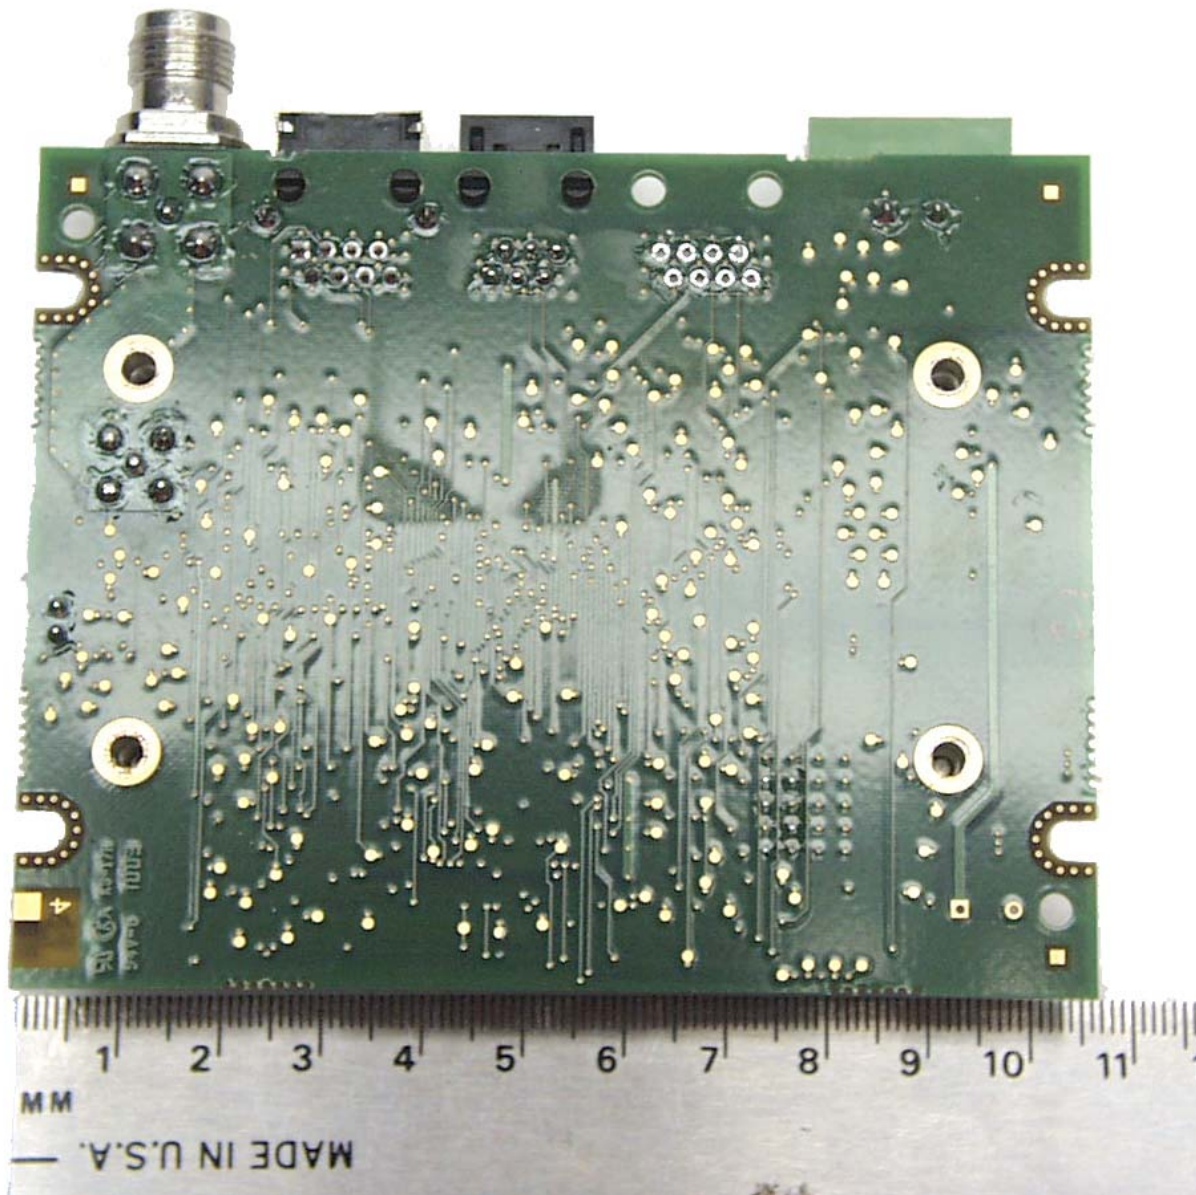

ANNEX 3 – INTERNAL EUT PHOTOS

Microwave Data Systems Inc.
ENET Ethernet Remote, Model ENET900ER
FCC ID: E5MDS-ENET900ER
IC: 3738A-ENET90ER

ANNEX 3 – INTERNAL EUT PHOTOS

Microwave Data Systems Inc.
ENET Ethernet Remote, Model ENET900ER
FCC ID: E5MDS-ENET900ER
IC: 3738A-ENET90ER

ANNEX 3 – INTERNAL EUT PHOTOS

Microwave Data Systems Inc.
ENET Ethernet Remote, Model ENET900ER
FCC ID: E5MDS-ENET900ER
IC: 3738A-ENET90ER

ANNEX 3 – INTERNAL EUT PHOTOS

**Microwave Data Systems Inc.
ENET Ethernet Remote, Model ENET900ER
FCC ID: E5MDS-ENET900ER
IC: 3738A-ENET900ER**

ANNEX 3 – INTERNAL EUT PHOTOS

Microwave Data Systems Inc.
ENET Ethernet Remote, Model ENET900ER
FCC ID: E5MDS-ENET900ER
IC: 3738A-ENET900ER

ANNEX 3 – INTERNAL EUT PHOTOS

Microwave Data Systems Inc.
ENET Ethernet Remote, Model ENET900ER
FCC ID: E5MDS-ENET900ER
IC: 3738A-ENET90ER