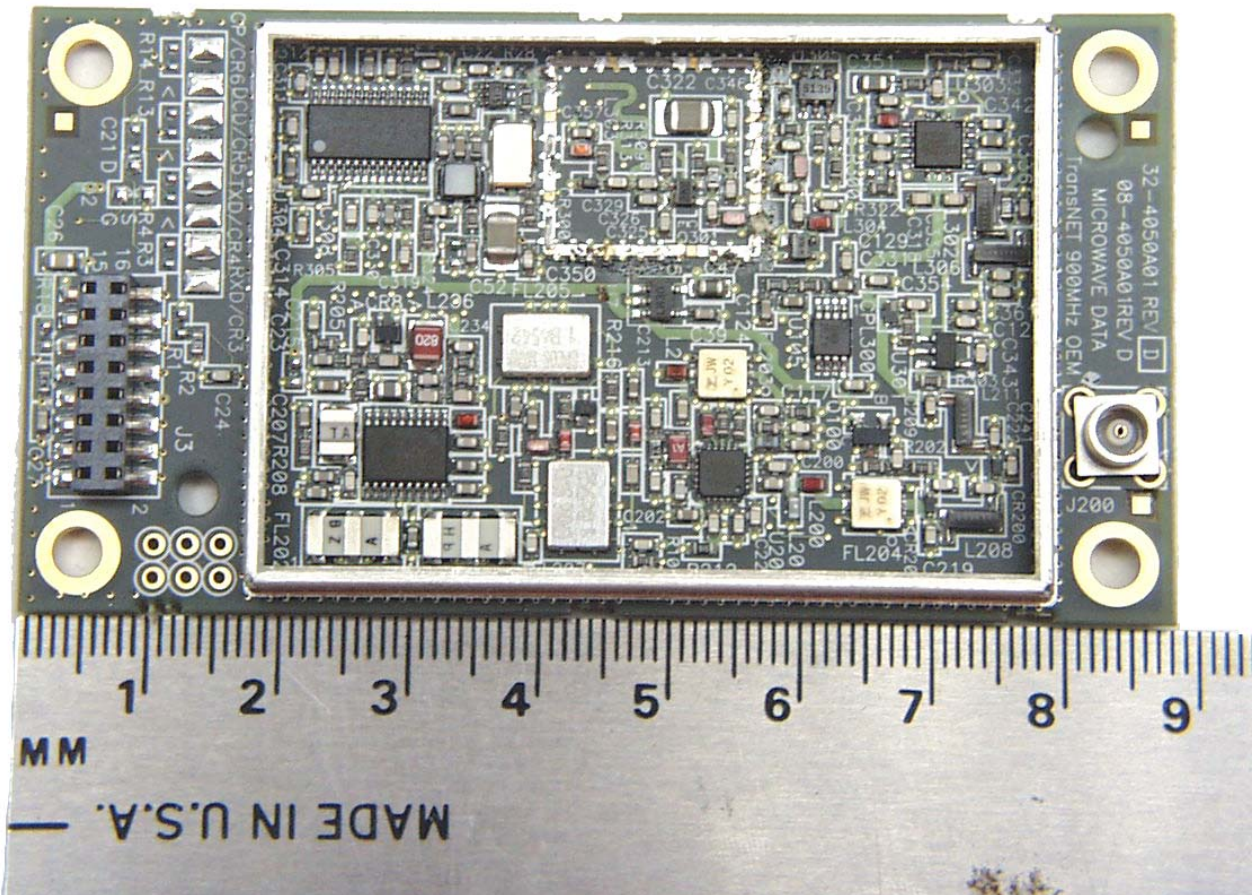

ANNEX 3 – INTERNAL EUT PHOTOS

Microwave Data Systems Inc.
ENET Access Point, Model ENET900AP
FCC ID: E5MDS-ENET900AP
IC: 3738A-ENET900AP