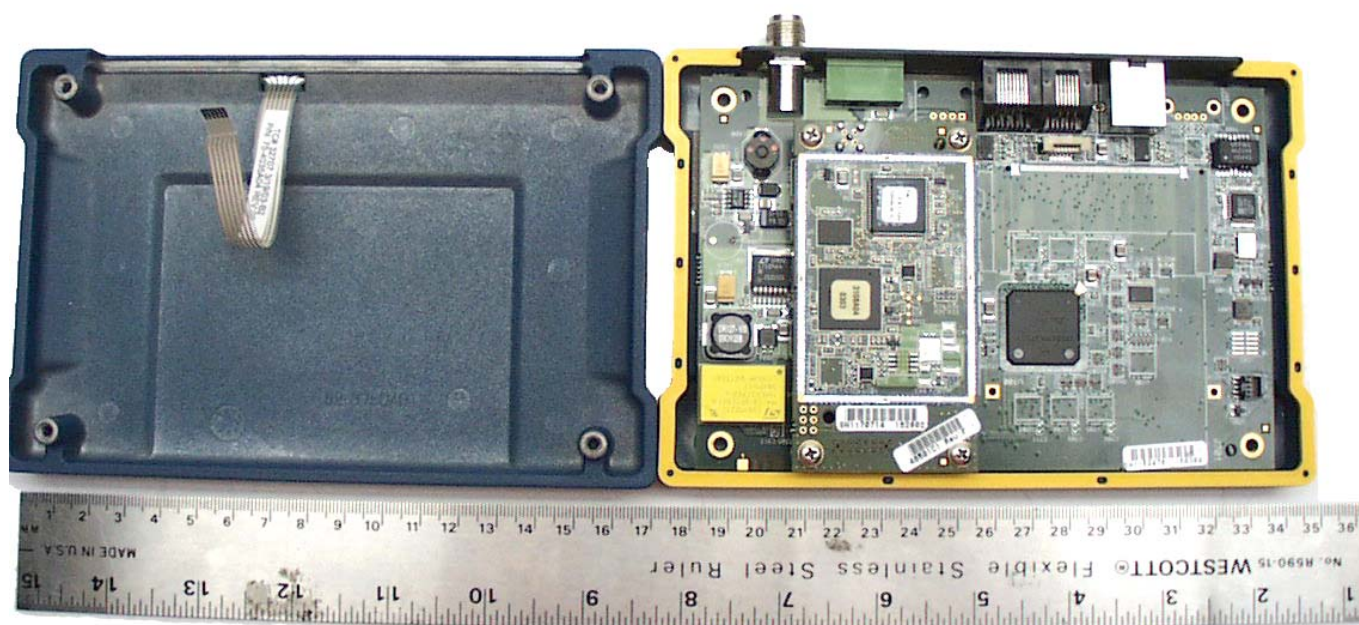

ANNEX 3 – INTERNAL EUT PHOTOS

Microwave Data Systems Inc.
ENET Access Point, Model ENET900AP
FCC ID: E5MDS-ENET900AP
IC: 3738A-ENET90AP

ANNEX 3 – INTERNAL EUT PHOTOS

**Microwave Data Systems Inc.
ENET Access Point, Model ENET900AP
FCC ID: E5MDS-ENET900AP
IC: 3738A-ENET90AP**

ANNEX 3 – INTERNAL EUT PHOTOS

Microwave Data Systems Inc.
ENET Access Point, Model ENET900AP
FCC ID: E5MDS-ENET900AP
IC: 3738A-ENET900AP

ANNEX 3 – INTERNAL EUT PHOTOS

**Microwave Data Systems Inc.
ENET Access Point, Model ENET900AP
FCC ID: E5MDS-ENET900AP
IC: 3738A-ENET90AP**

ANNEX 3 – INTERNAL EUT PHOTOS

Microwave Data Systems Inc.
ENET Access Point, Model ENET900AP
FCC ID: E5MDS-ENET900AP
IC: 3738A-ENET90AP

ANNEX 3 – INTERNAL EUT PHOTOS

Microwave Data Systems Inc.
ENET Access Point, Model ENET900AP
FCC ID: E5MDS-ENET900AP
IC: 3738A-ENET90AP