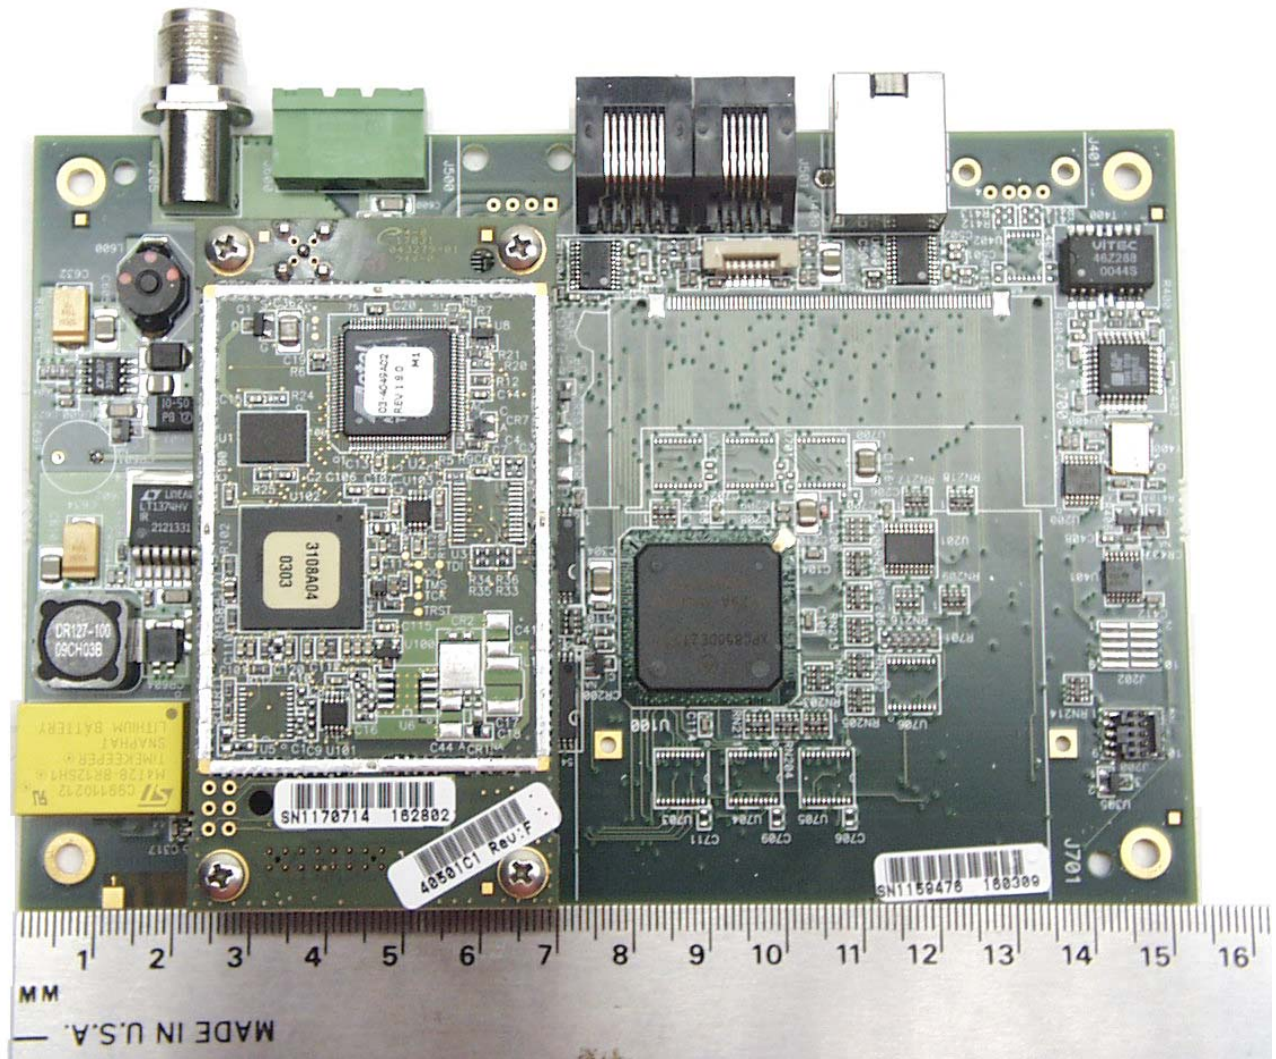

ANNEX 3 – INTERNAL EUT PHOTOS

Microwave Data Systems Inc.
ENET Access Point, Model ENET900AP
FCC ID: E5MDS-ENET900AP
IC: 3738A-ENET90AP

ANNEX 3 – INTERNAL EUT PHOTOS

**Microwave Data Systems Inc.
ENET Access Point, Model ENET900AP
FCC ID: E5MDS-ENET900AP
IC: 3738A-ENET90AP**

ANNEX 3 – INTERNAL EUT PHOTOS

Microwave Data Systems Inc.
ENET Access Point, Model ENET900AP
FCC ID: E5MDS-ENET900AP
IC: 3738A-ENET900AP

ANNEX 3 – INTERNAL EUT PHOTOS

**Microwave Data Systems Inc.
ENET Access Point, Model ENET900AP
FCC ID: E5MDS-ENET900AP
IC: 3738A-ENET90AP**

ANNEX 3 – INTERNAL EUT PHOTOS

Microwave Data Systems Inc.
ENET Access Point, Model ENET900AP
FCC ID: E5MDS-ENET900AP
IC: 3738A-ENET90AP

ANNEX 3 – INTERNAL EUT PHOTOS

Microwave Data Systems Inc.
ENET Access Point, Model ENET900AP
FCC ID: E5MDS-ENET900AP
IC: 3738A-ENET90AP