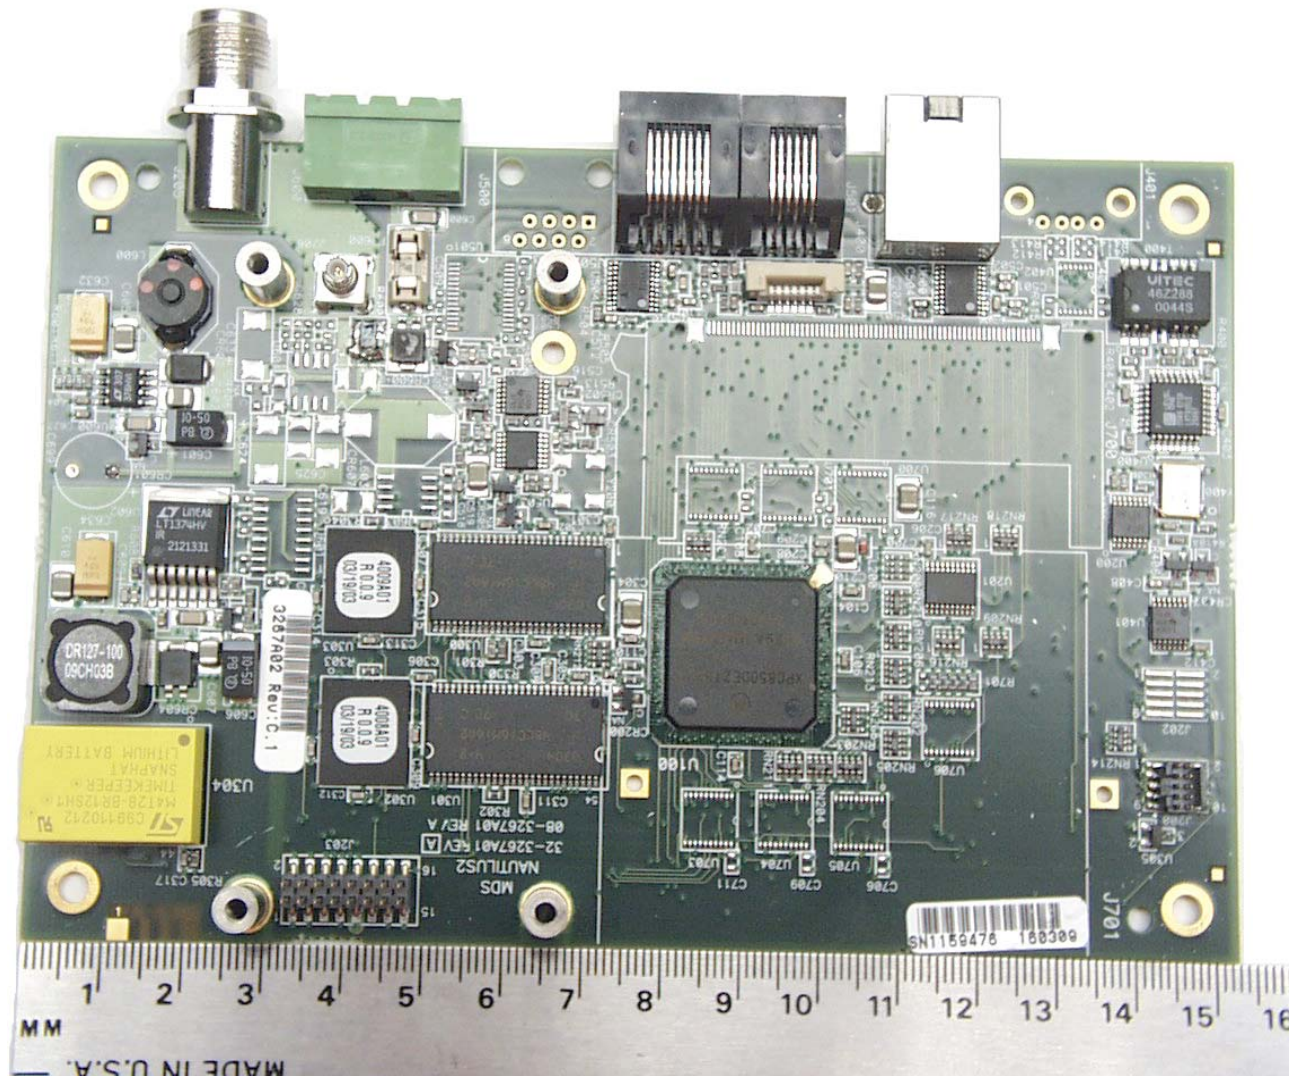

ANNEX 3 – INTERNAL EUT PHOTOS

Microwave Data Systems Inc.
ENET Access Point, Model ENET900AP
FCC ID: E5MDS-ENET900AP
IC: 3738A-ENET900AP