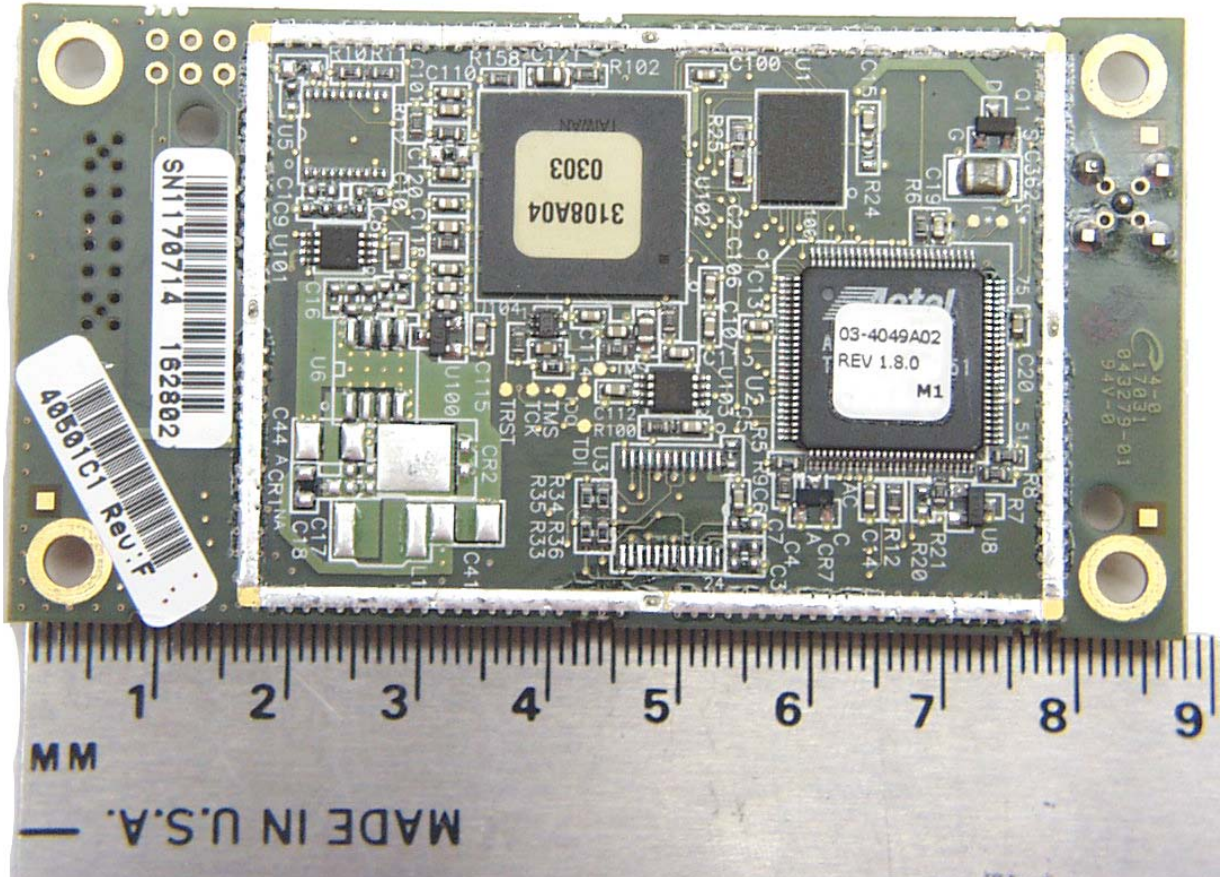

ANNEX 3 – INTERNAL EUT PHOTOS

Microwave Data Systems Inc.
ENET Access Point, Model ENET900AP
FCC ID: E5MDS-ENET900AP
IC: 3738A-ENET90AP