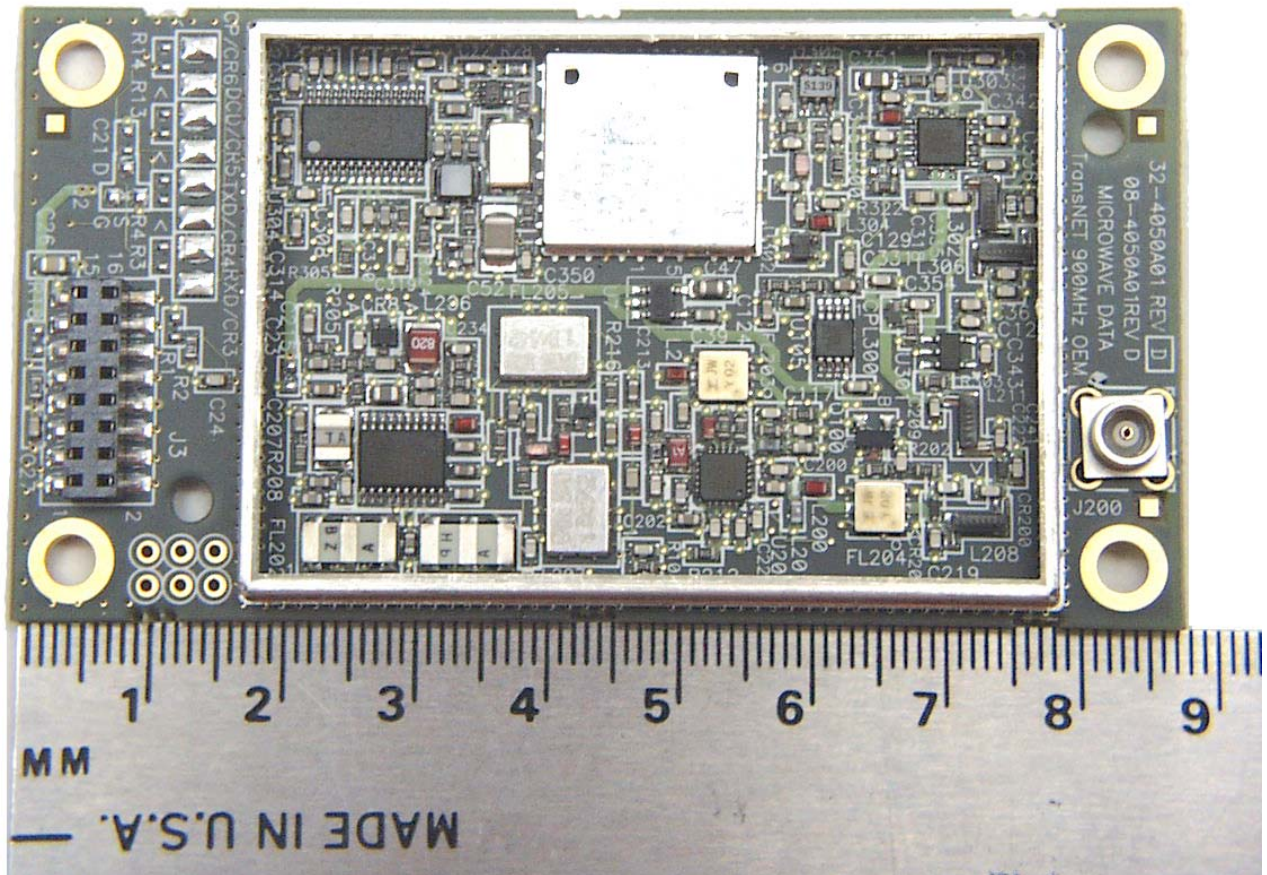

ANNEX 3 – INTERNAL EUT PHOTOS

Microwave Data Systems Inc.
ENET Access Point, Model ENET900AP
FCC ID: E5MDS-ENET900AP
IC: 3738A-ENET900AP