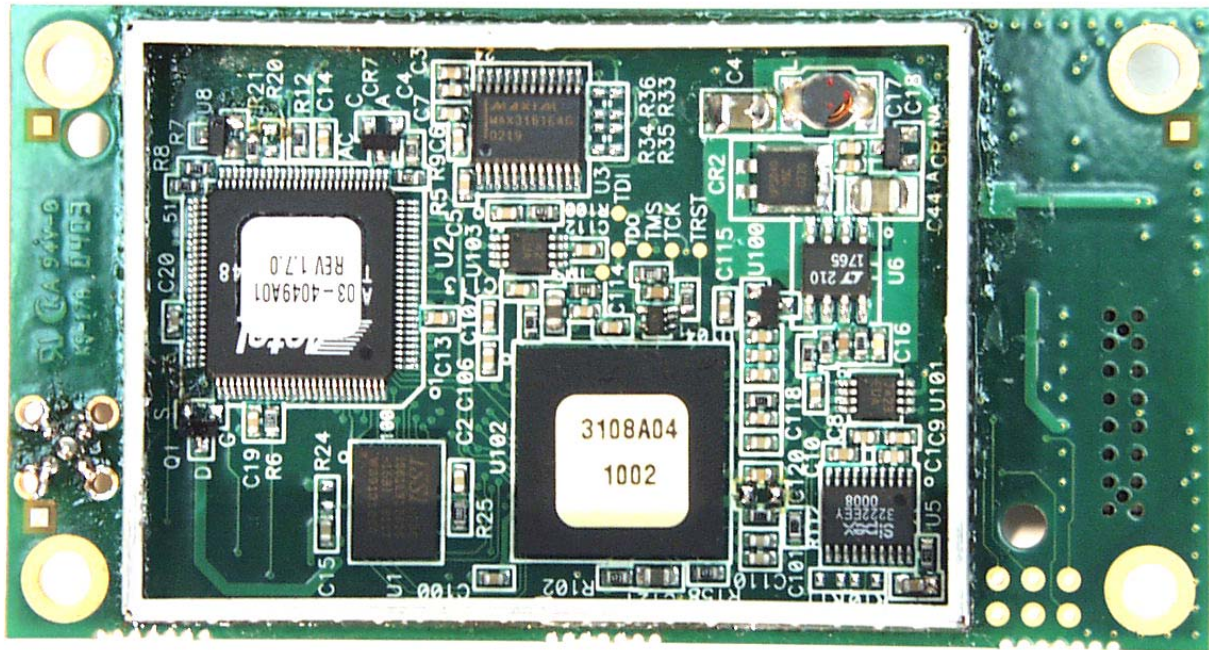

ANNEX 3 – INTERNAL EUT PHOTOS

Microwave Data Systems Inc.
EL806 OEM Transnet, Model EL806
FCC ID: E5MDS-EL806
IC: 3738A-MDSEL806