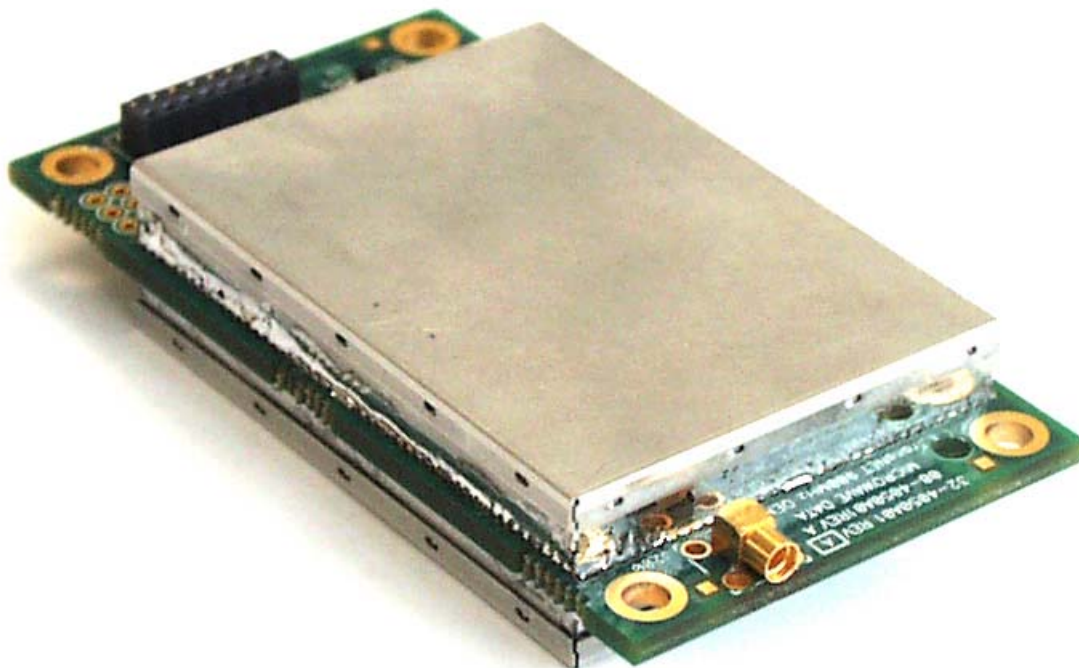

ANNEX 2 – EXTERNAL EUT PHOTOS

**Microwave Data Systems Inc.
EL806 OEM Transnet, Model EL806
FCC ID: E5MDS-EL806
IC: 3738A-MDSEL806**

ANNEX 2 – EXTERNAL EUT PHOTOS

**Microwave Data Systems Inc.
EL806 OEM Transnet, Model EL806
FCC ID: E5MDS-EL806
IC: 3738A-MDSEL806**

ANNEX 2 – EXTERNAL EUT PHOTOS

Microwave Data Systems Inc.
EL806 OEM Transnet, Model EL806
FCC ID: E5MDS-EL806
IC: 3738A-MDSEL806

ANNEX 2 – EXTERNAL EUT PHOTOS

Microwave Data Systems Inc.
EL806 OEM Transnet, Model EL806
FCC ID: E5MDS-EL806
IC: 3738A-MDSEL806

ANNEX 2 – EXTERNAL EUT PHOTOS

Microwave Data Systems Inc.
EL806 OEM Transnet, Model EL806
FCC ID: E5MDS-EL806
IC: 3738A-MDSEL806

ANNEX 2 – EXTERNAL EUT PHOTOS

MDS ClearWave Antennas
902-928 MHz unity (0 dBi) $\frac{1}{2}$ wave dipole w/swivel RPTNC connector
Model: Z1527

Microwave Data Systems Inc.
EL806 OEM Transnet, Model EL806
FCC ID: E5MDS-EL806
IC: 3738A-MDSEL806

ANNEX 2 – EXTERNAL EUT PHOTOS

MDS ClearWave Antennas

902-928 MHz 5 dBd (7.1 dBi) omni directional base station antenna with integral RG213 10ft pigtail and RPTNC (plug) male connector. Includes MMK9 heavy duty bracket for use with pipe OD's of up to 2 ½".