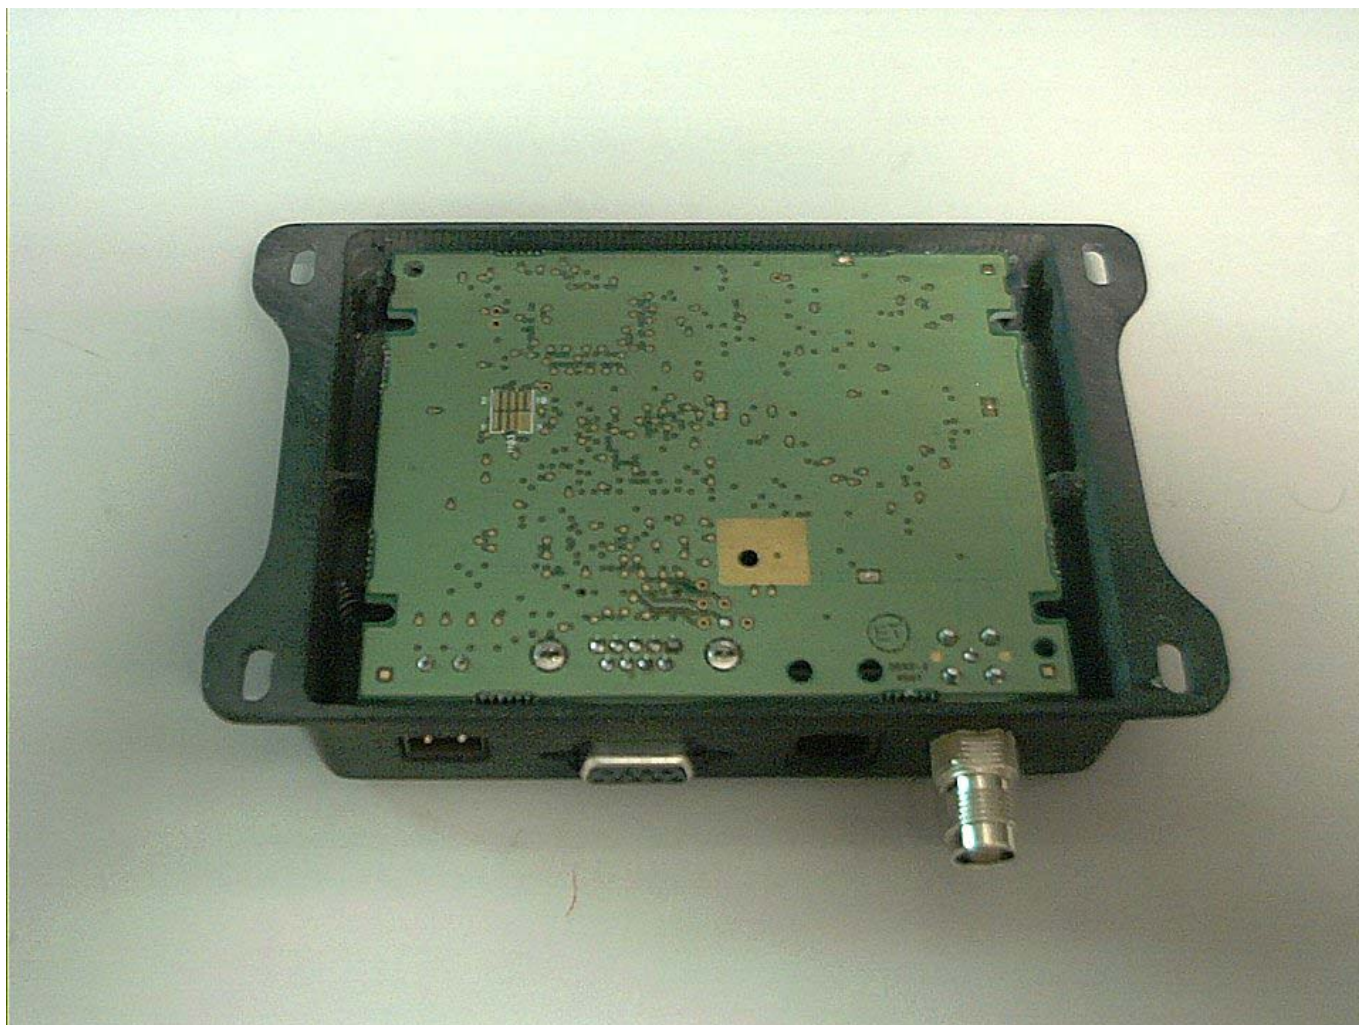

ANNEX 2 – EXTERNAL PHOTOS OF EUT

Plastic Enclosure (Side View)

ANNEX 2 – EXTERNAL PHOTOS OF EUT

Plastic Enclosure (Bottom View)

ANNEX 2 – EXTERNAL PHOTOS OF EUT

MDS ClearWave Antennas
Yagi Antenna
P/N: 97-3662A13
Frequency Range: 890 – 960 MHz
Gain: 4 dBd

ANNEX 2 – EXTERNAL PHOTOS OF EUT

MDS ClearWave Antennas
Yagi Antenna
P/N: 97-3662A13
Frequency Range: 890 – 960 MHz
Gain: 4 dBd

ANNEX 2 – EXTERNAL PHOTOS OF EUT

MAXRAD
900 MHz Omnidirectional Fiberglass Base Station Antenna
Model #: MFB9155
Frequency Range: 902-928 MHz
Gain: 5dB