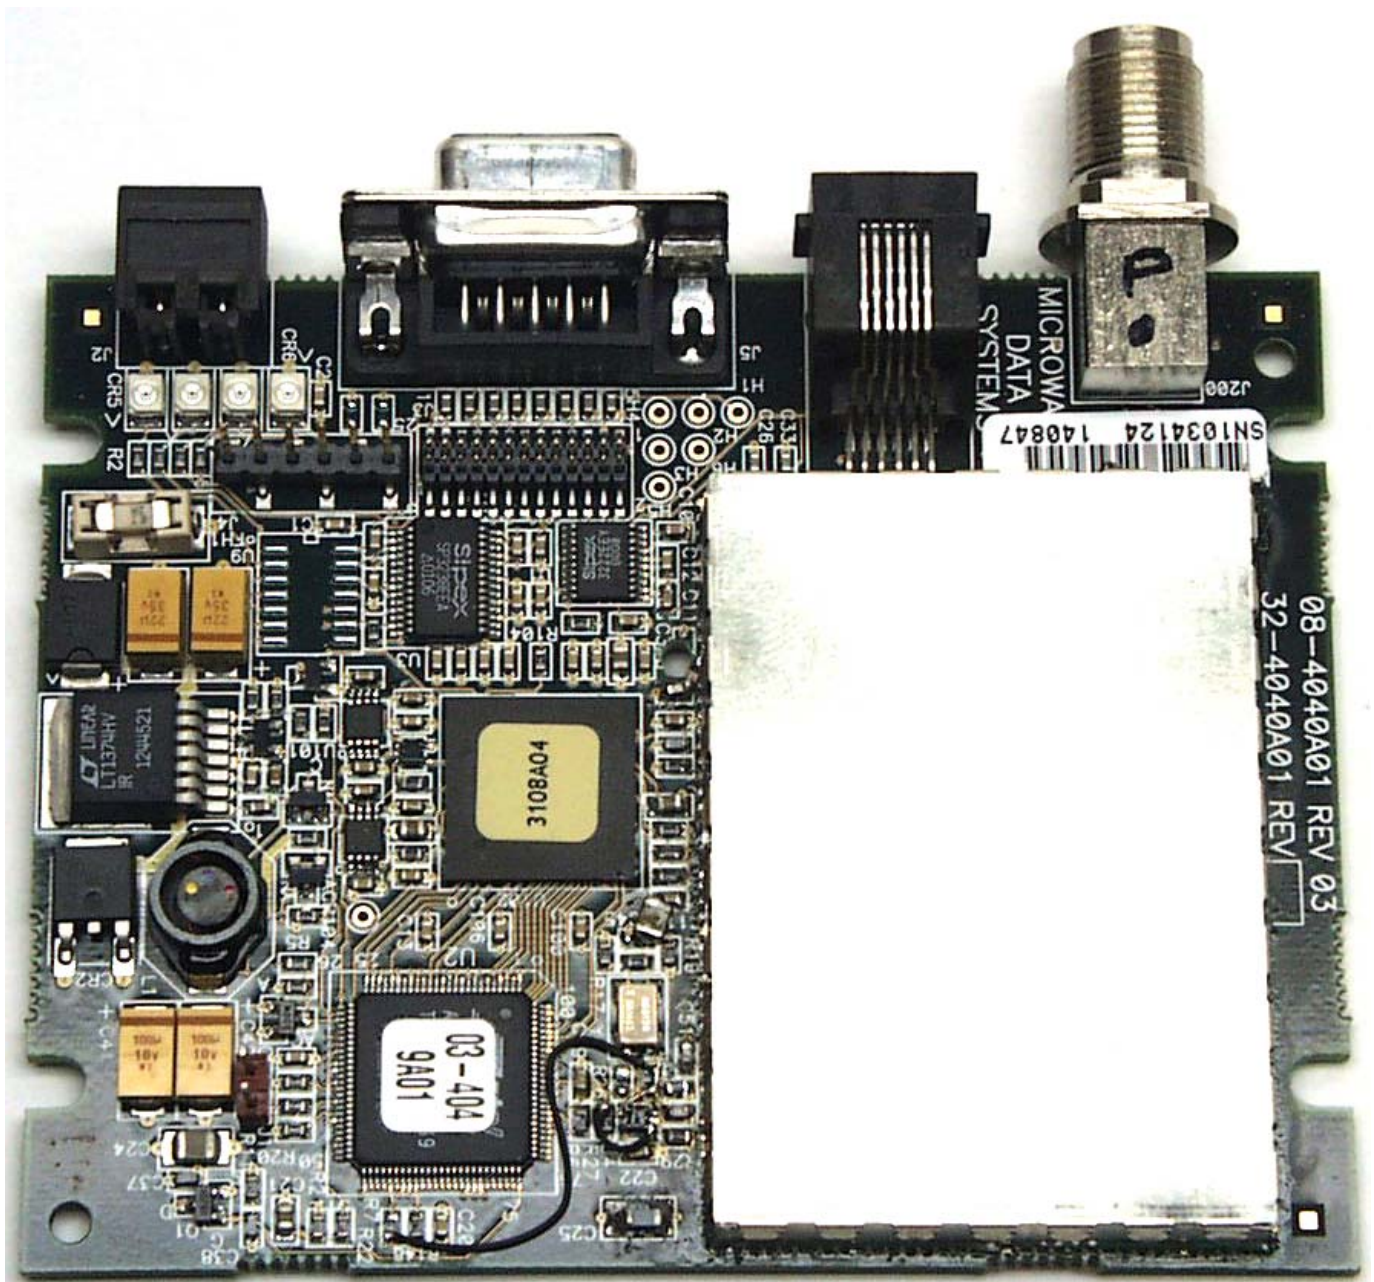

ANNEX 4 – INTERNAL PHOTOS OF EUT

ANNEX 4 – INTERNAL PHOTOS OF EUT

Microwave Data Systems Inc.
TransNet, Model EL805
FCC ID: E5MDS-EL805

ANNEX 4 – INTERNAL PHOTOS OF EUT