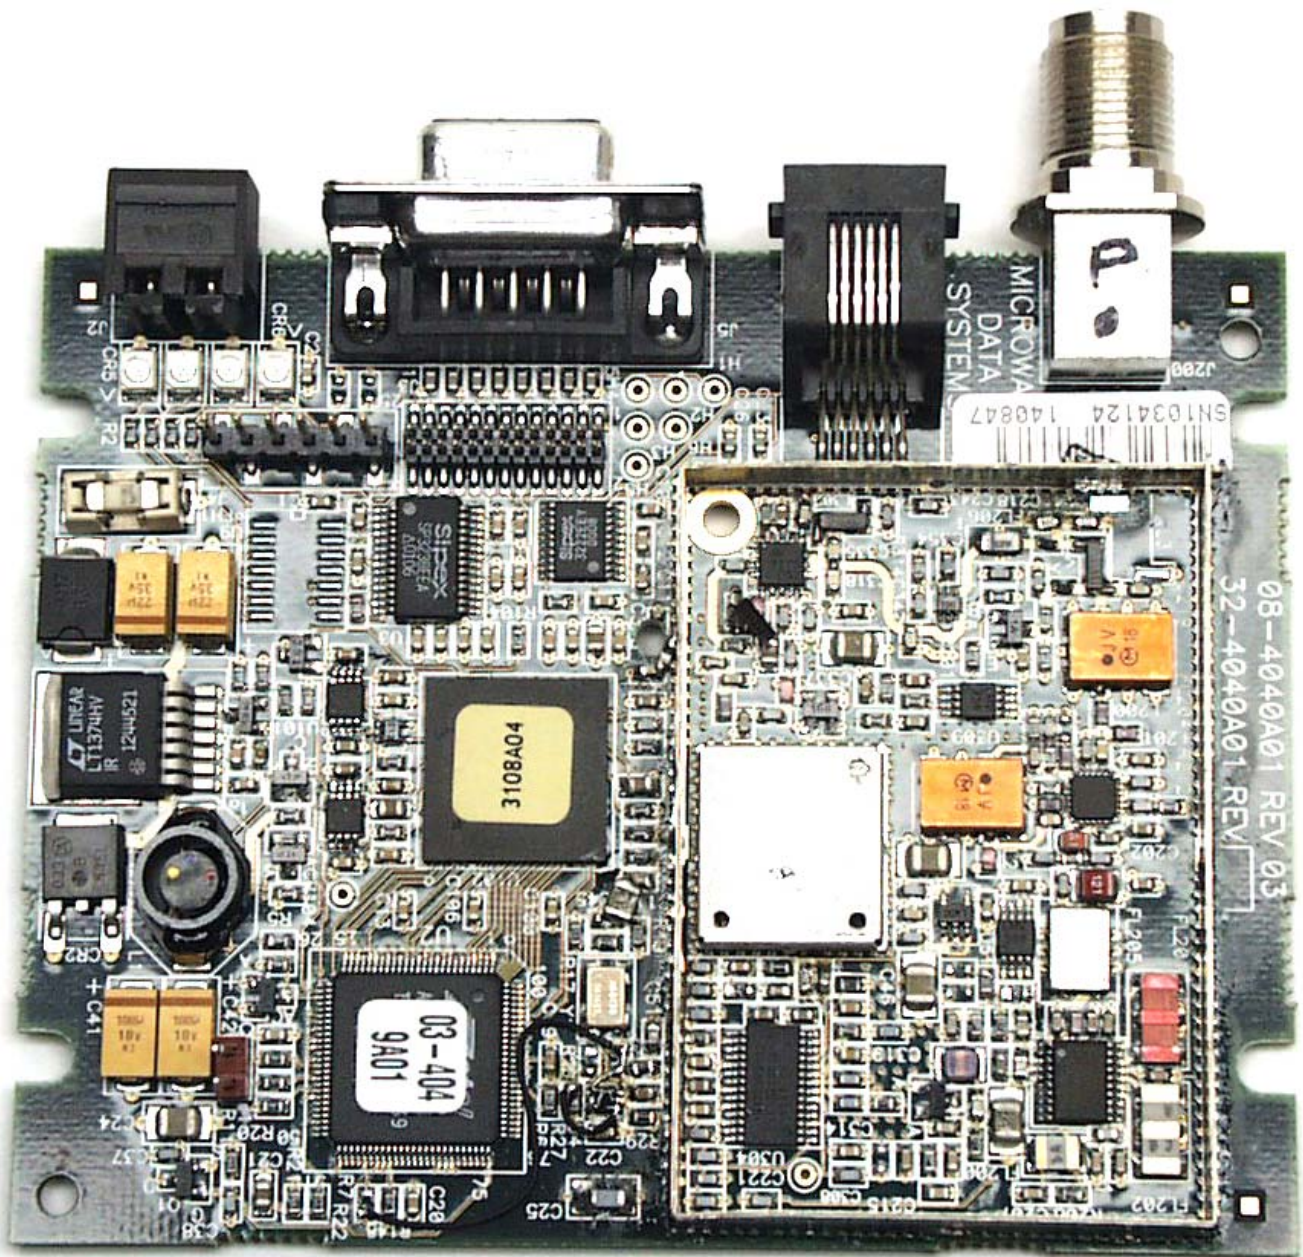

ANNEX 4 – INTERNAL PHOTOS OF EUT

ANNEX 4 – INTERNAL PHOTOS OF EUT

Microwave Data Systems Inc.
TransNet, Model EL805
FCC ID: E5MDS-EL805

ANNEX 4 – INTERNAL PHOTOS OF EUT