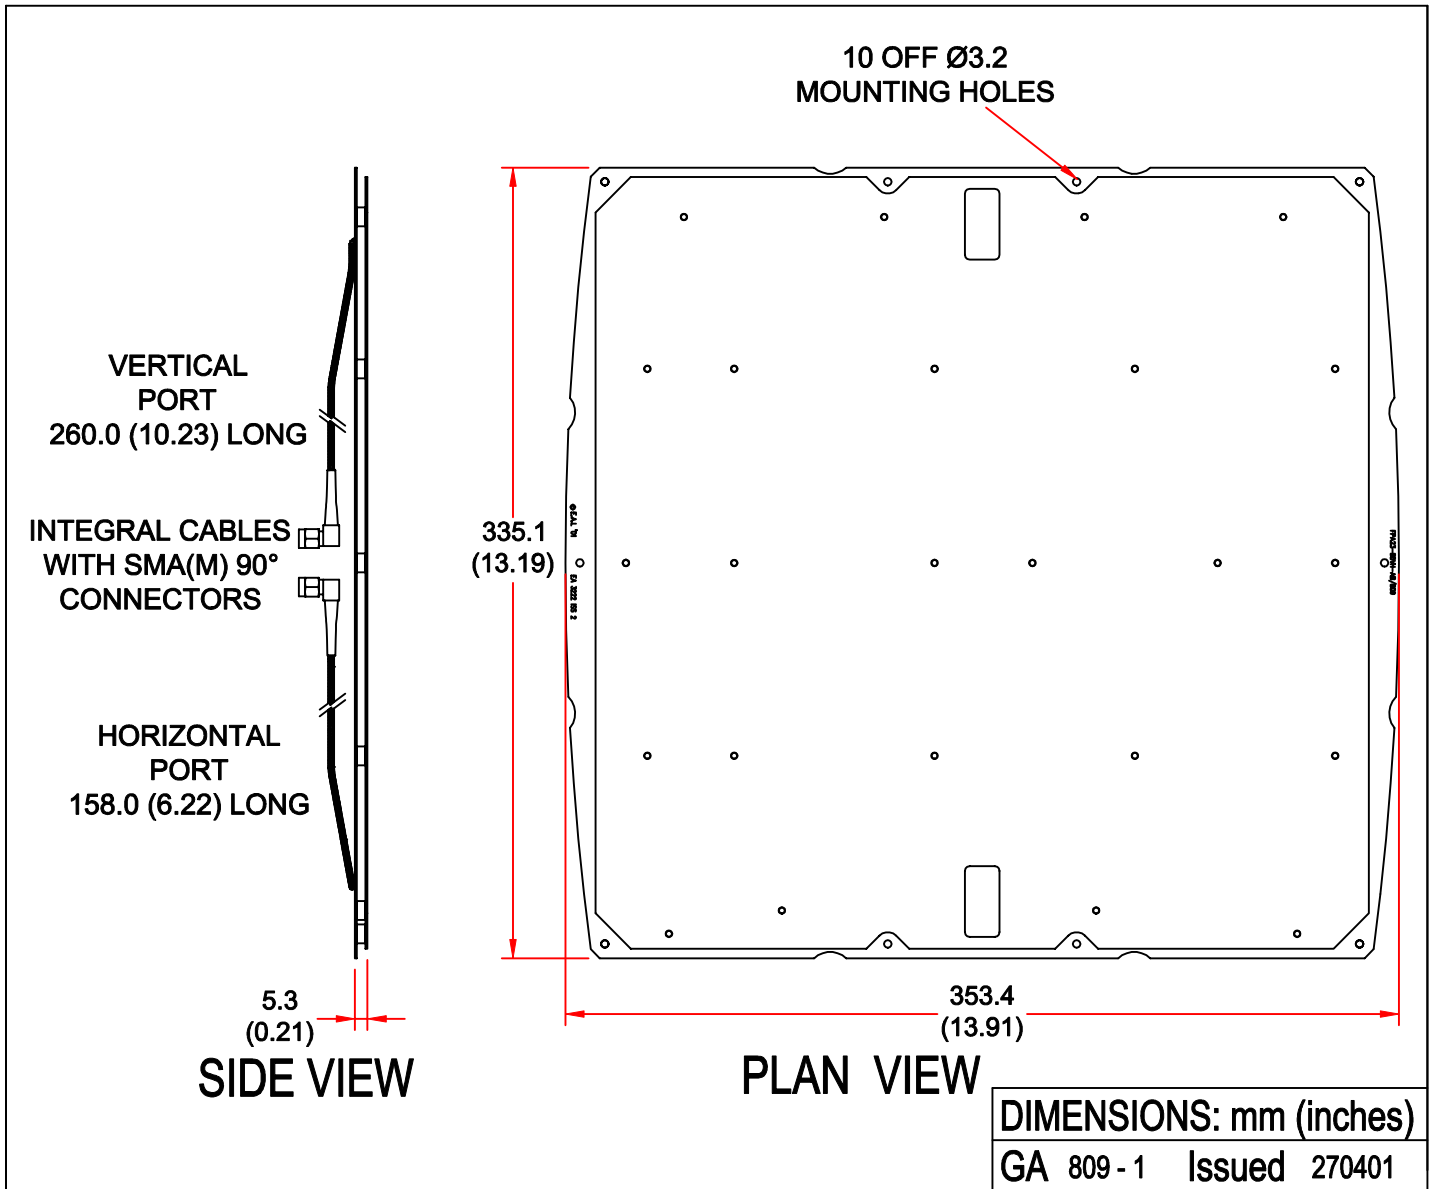

## DUAL POLAR INTEGRAL FLAT PANEL ANTENNA

MODEL: FPA23-55VH-AB/809

FREQUENCY:	5.20 - 5.825 GHz	GAIN:	23 dBi Minimum
POLARISATION:	Dual Linear (Horizontal & Vertical)	BEAMWIDTH:	8° (Azimuth) x 8° (Elevation)
CROSS POLAR:	20 dB Min.	VSWR:	10 dB Worst case 12 dB Over 90% of band minimum
POWER RATING:	2 x 10 W	FRONT TO BACK:	35 dB Min.
TEMPERATURE:	-40°C to +60°C	MASS:	800 g/1.76 lbs