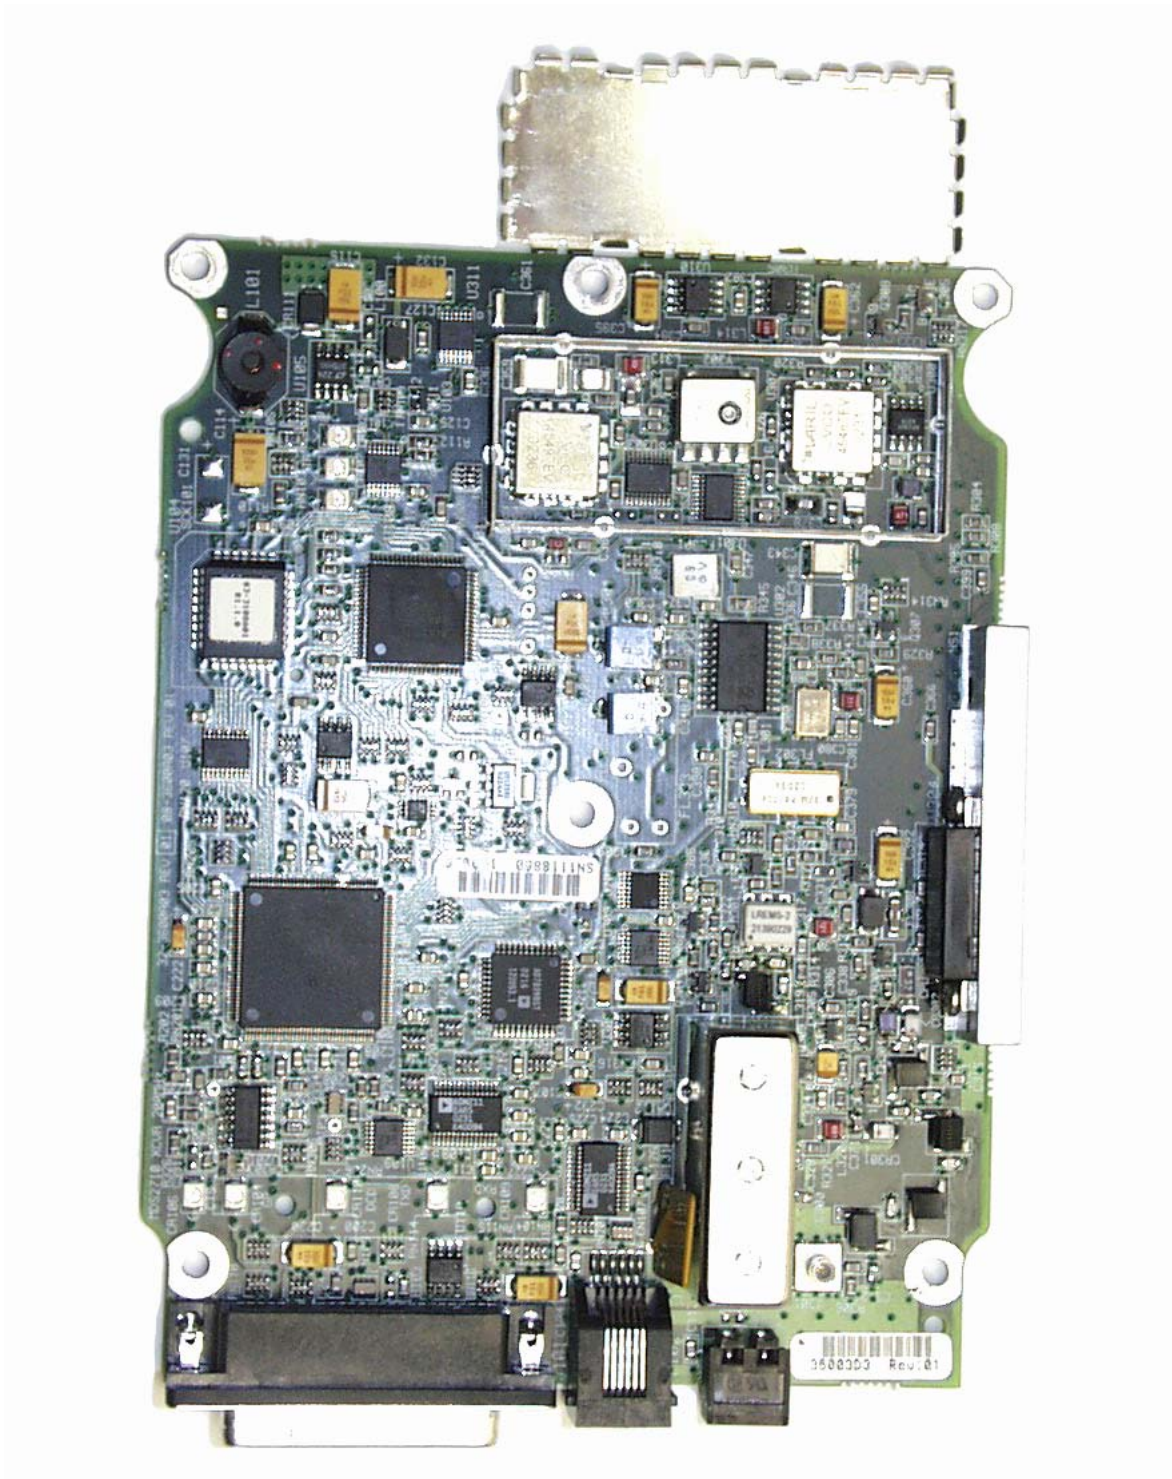

ANNEX 4 – INTERNAL EUT PHOTOS

**Microwave Data Systems Inc.
MDS1710 Data Transceiver, Model MDS1710A and MDS1710C
FCC ID: E5MDS-1710
IC: 3738A-MDS1710**

ANNEX 4 – INTERNAL EUT PHOTOS

**Microwave Data Systems Inc.
MDS1710 Data Transceiver, Model MDS1710A and MDS1710C
FCC ID: E5MDS-1710
IC: 3738A-MDS1710**

ANNEX 4 – INTERNAL EUT PHOTOS

Microwave Data Systems Inc.
MDS1710 Data Transceiver, Model MDS1710A and MDS1710C
FCC ID: E5MDS-1710
IC: 3738A-MDS1710

ANNEX 4 – INTERNAL EUT PHOTOS

**Microwave Data Systems Inc.
MDS1710 Data Transceiver, Model MDS1710A and MDS1710C
FCC ID: E5MDS-1710
IC: 3738A-MDS1710**