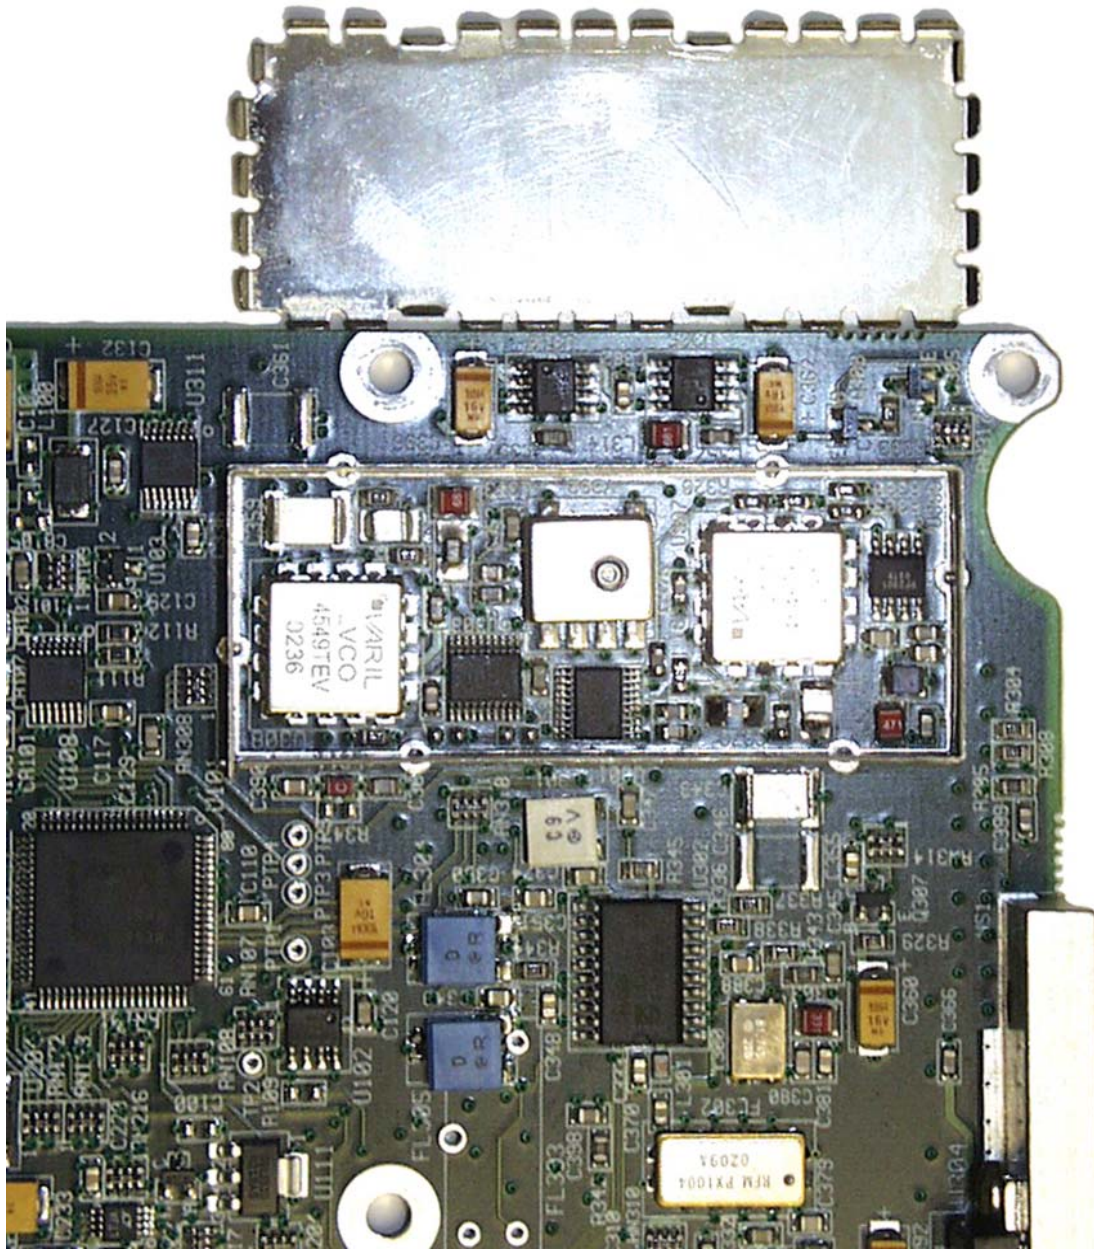

ANNEX 4 – INTERNAL EUT PHOTOS

**Microwave Data Systems Inc.
MDS1710 Data Transceiver, Model MDS1710A and MDS1710C
FCC ID: E5MDS-1710
IC: 3738A-MDS1710**

ANNEX 4 – INTERNAL EUT PHOTOS

**Microwave Data Systems Inc.
MDS1710 Data Transceiver, Model MDS1710A and MDS1710C
FCC ID: E5MDS-1710
IC: 3738A-MDS1710**

ANNEX 4 – INTERNAL EUT PHOTOS

Microwave Data Systems Inc.
MDS1710 Data Transceiver, Model MDS1710A and MDS1710C
FCC ID: E5MDS-1710
IC: 3738A-MDS1710

ANNEX 4 – INTERNAL EUT PHOTOS

**Microwave Data Systems Inc.
MDS1710 Data Transceiver, Model MDS1710A and MDS1710C
FCC ID: E5MDS-1710
IC: 3738A-MDS1710**