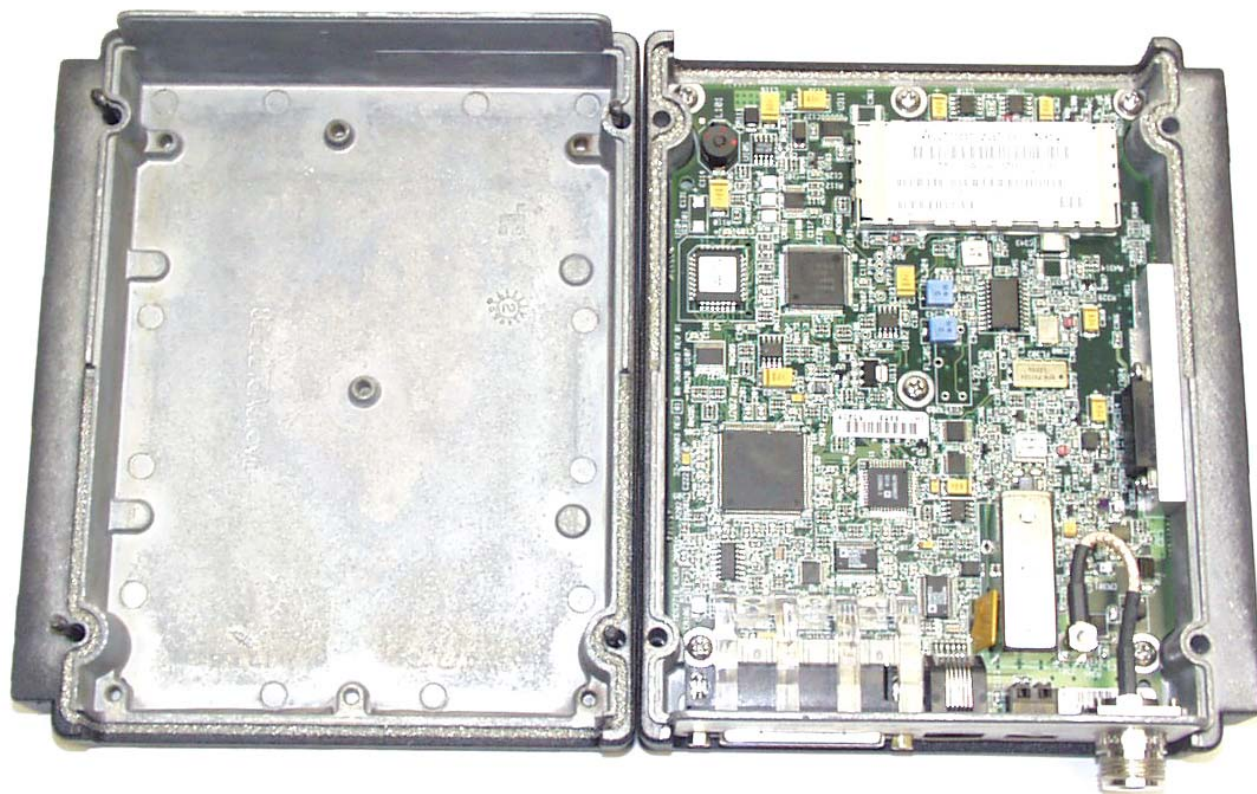

ANNEX 4 – INTERNAL EUT PHOTOS

**Microwave Data Systems Inc.
MDS1710 Data Transceiver, Model MDS1710A and MDS1710C
FCC ID: E5MDS-1710
IC: 3738A-MDS1710**

ANNEX 4 – INTERNAL EUT PHOTOS

**Microwave Data Systems Inc.
MDS1710 Data Transceiver, Model MDS1710A and MDS1710C
FCC ID: E5MDS-1710
IC: 3738A-MDS1710**

ANNEX 4 – INTERNAL EUT PHOTOS

Microwave Data Systems Inc.
MDS1710 Data Transceiver, Model MDS1710A and MDS1710C
FCC ID: E5MDS-1710
IC: 3738A-MDS1710

ANNEX 4 – INTERNAL EUT PHOTOS

**Microwave Data Systems Inc.
MDS1710 Data Transceiver, Model MDS1710A and MDS1710C
FCC ID: E5MDS-1710
IC: 3738A-MDS1710**