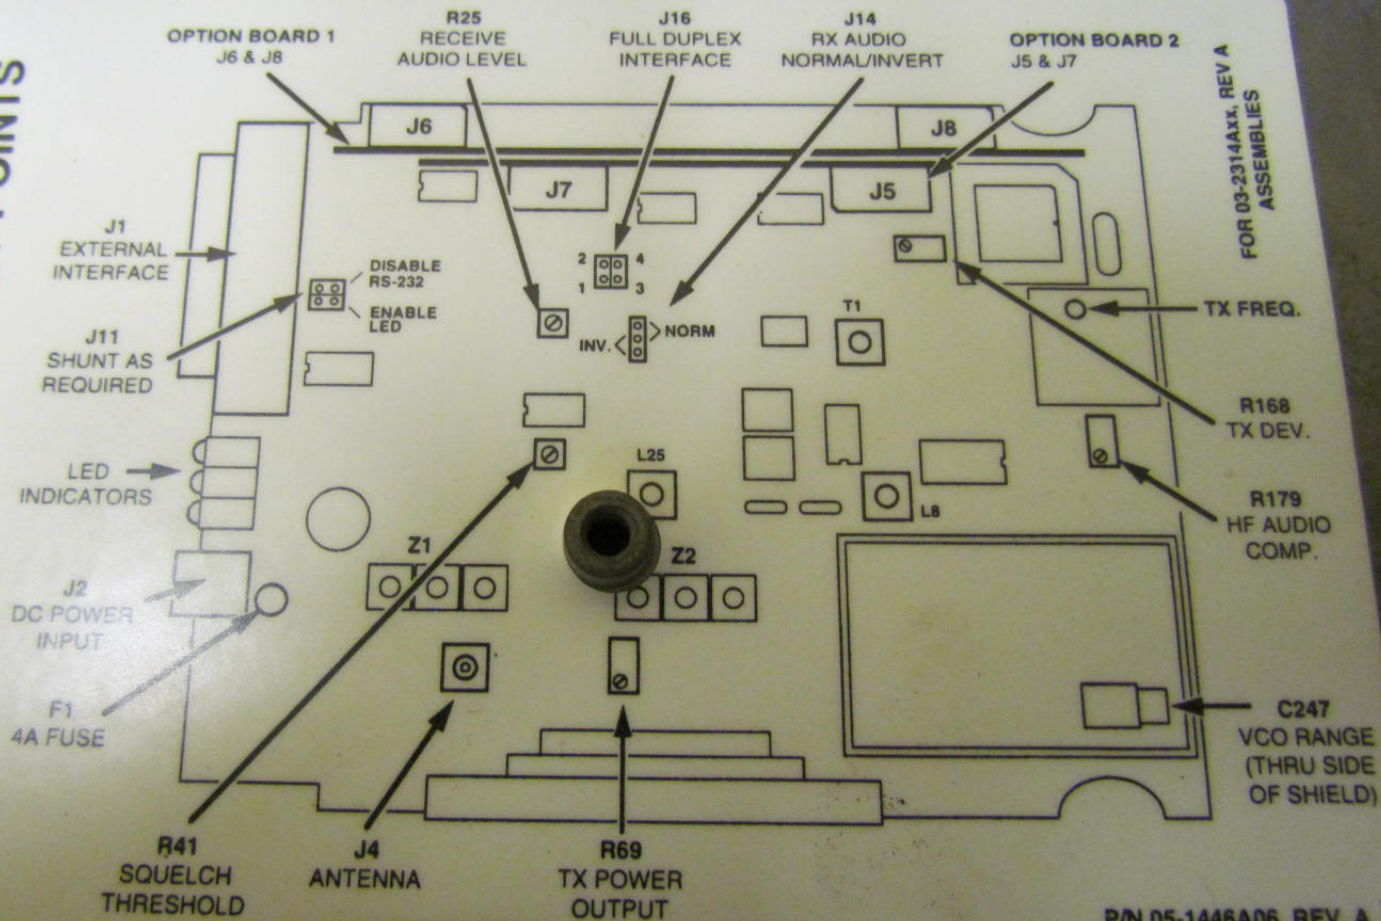

MDS 4310 TRANSCEIVER SET-UP & ADJUSTMENT POINTS

FOR 03-2314AXX, REV A
ASSEMBLIES