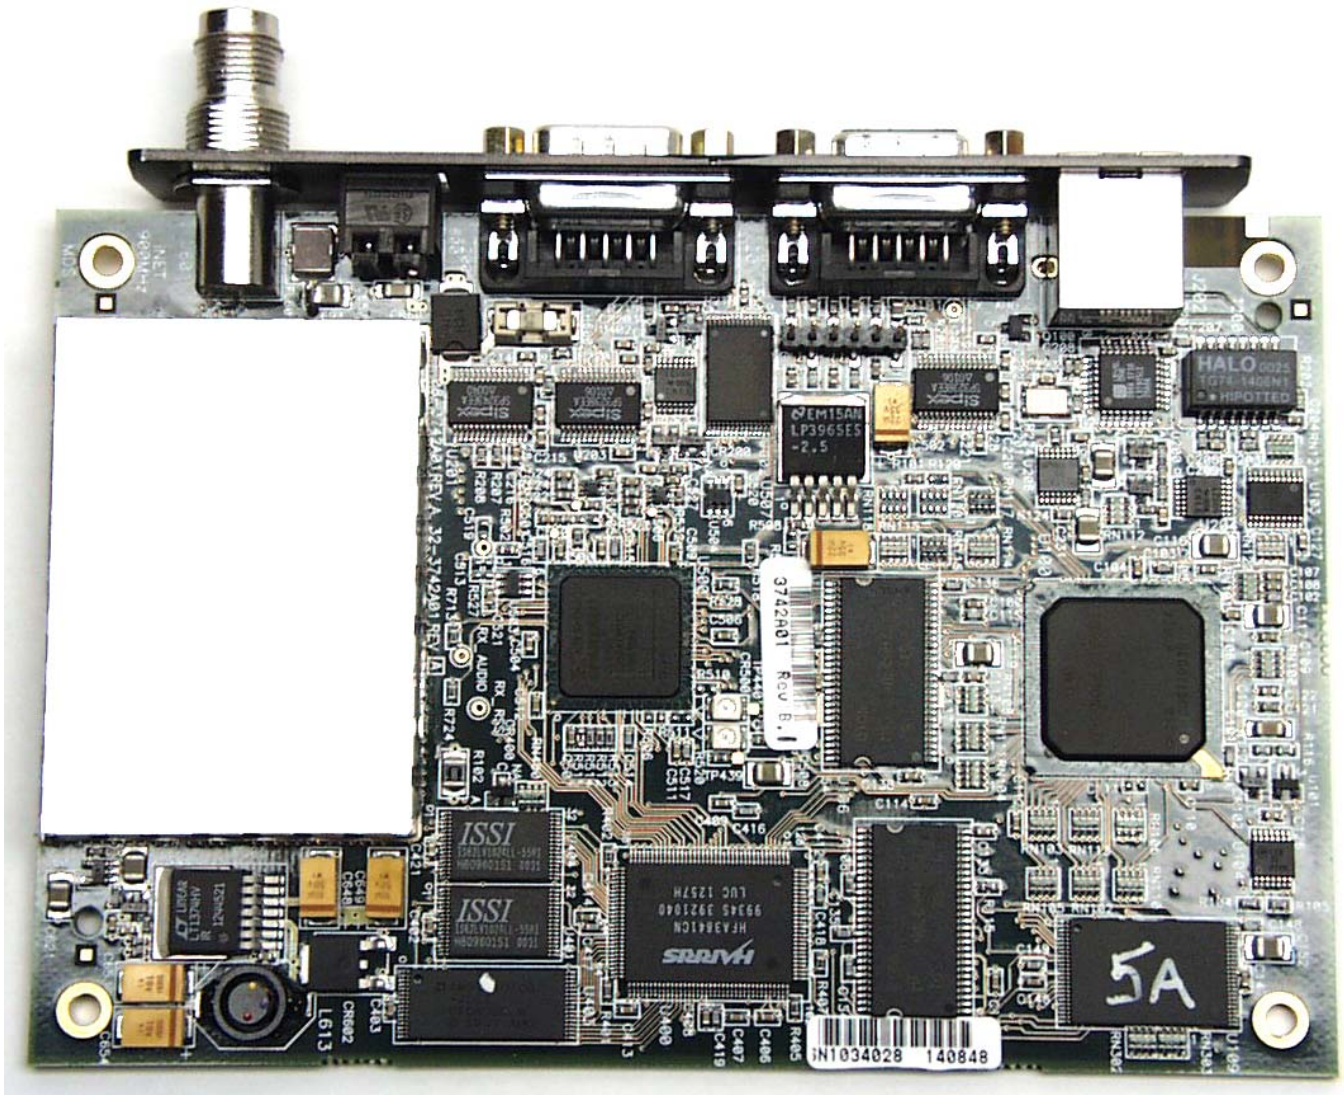

ANNEX 4 – INTERNAL PHOTOS OF EUT

**Microwave Data Systems Inc.
INET, Model INET900
FCC ID: E5M-INET900**

ANNEX 4 – INTERNAL PHOTOS OF EUT

Microwave Data Systems Inc.
INET, Model INET900
FCC ID: E5M-INET900

ANNEX 4 – INTERNAL PHOTOS OF EUT