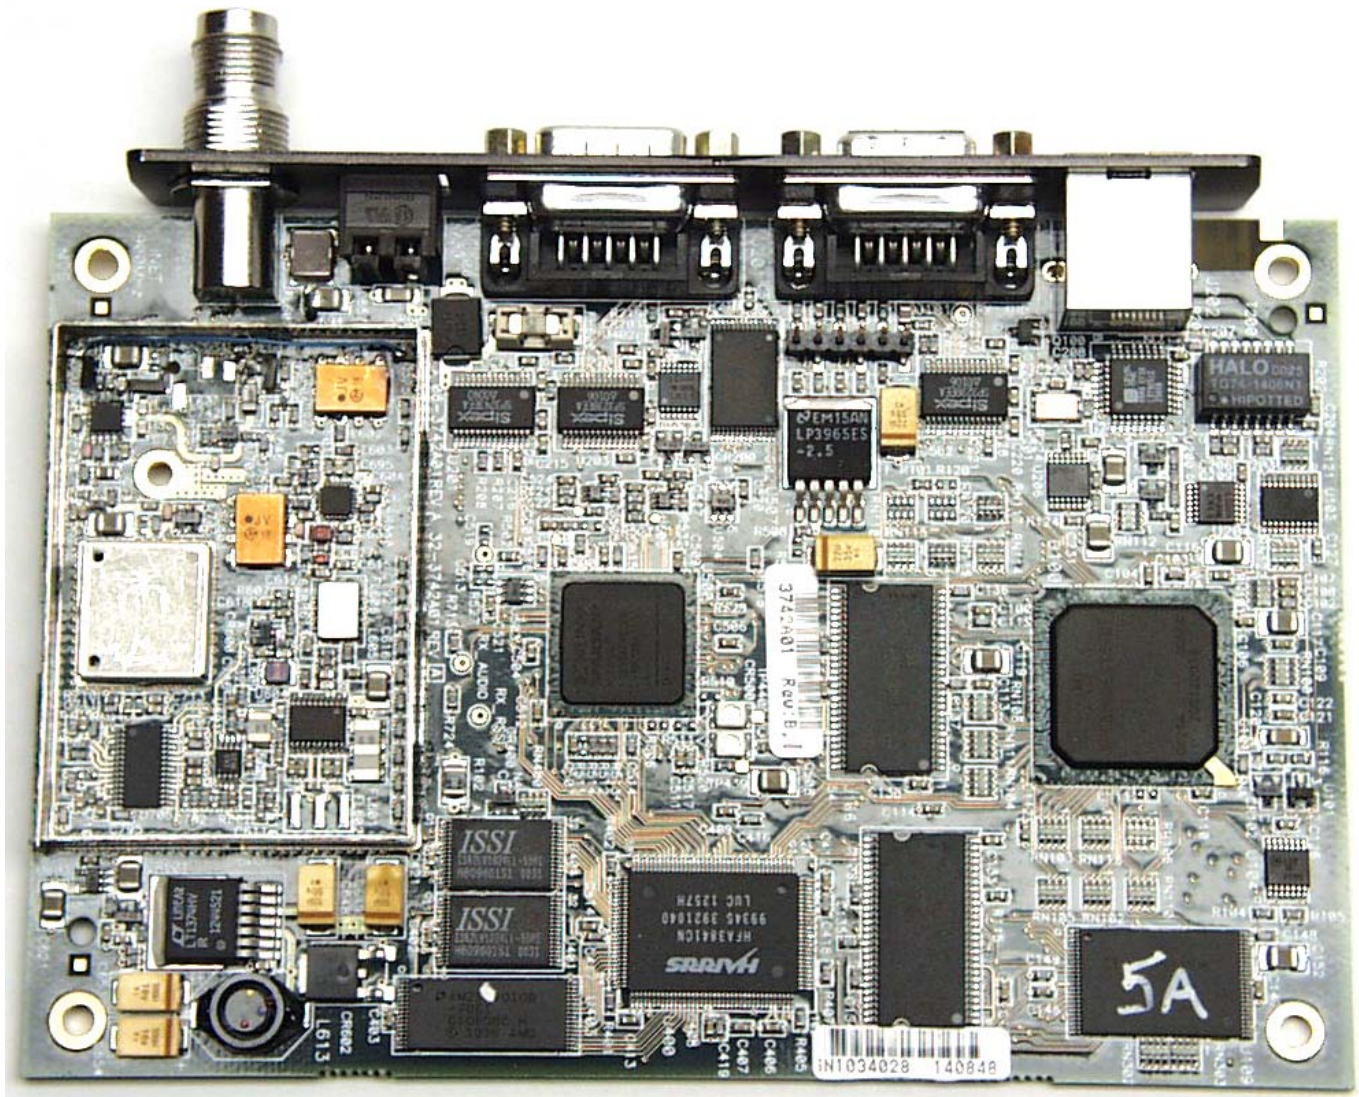

ANNEX 4 – INTERNAL PHOTOS OF EUT

**Microwave Data Systems Inc.
INET, Model INET900
FCC ID: E5M-INET900**

ANNEX 4 – INTERNAL PHOTOS OF EUT

Microwave Data Systems Inc.
INET, Model INET900
FCC ID: E5M-INET900

ANNEX 4 – INTERNAL PHOTOS OF EUT