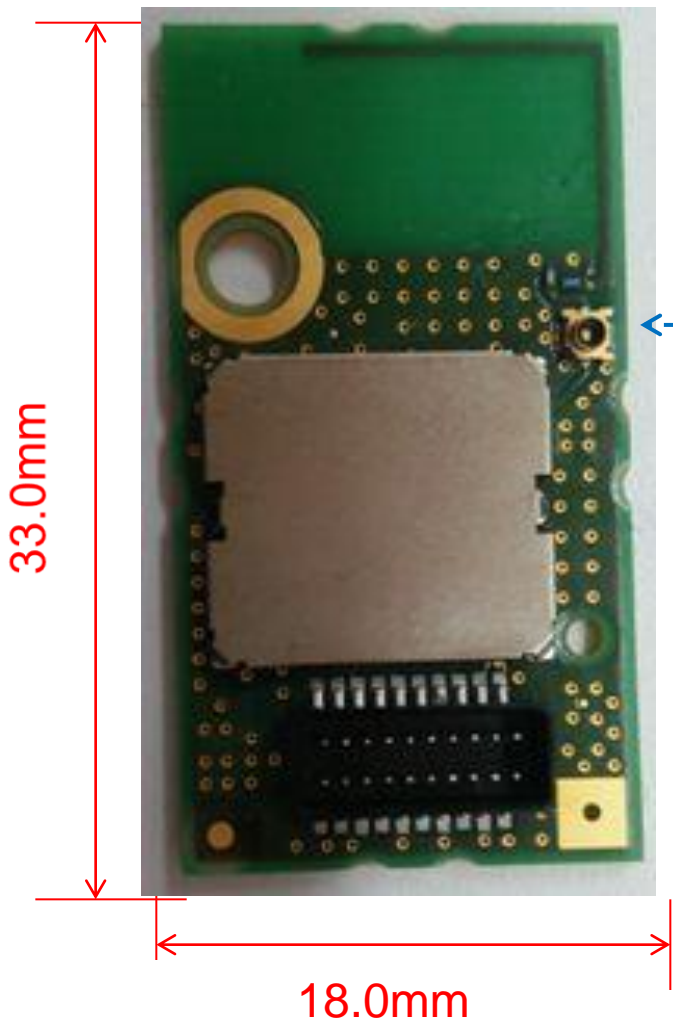

External Photos

Please refer to the label figure for the contents of the label notation.

Hight 4.77mm MAX
Weight 2.05770g

This antenna connector is for inspection.

Module(Top --- Shielded)

External Photos

Module(Back)