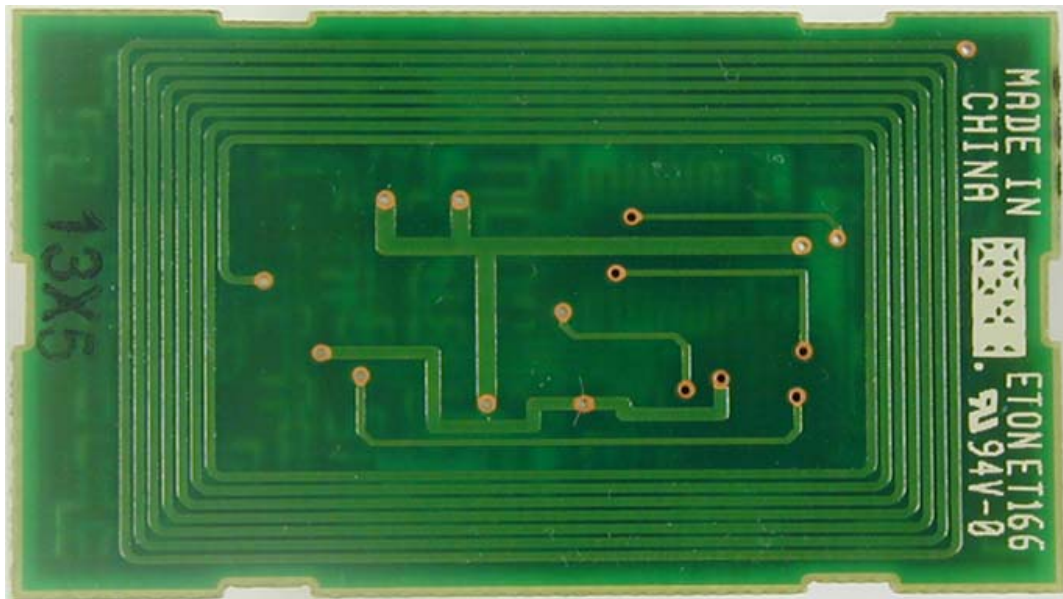

*KYOCERA MITA Corporation  
RFID Reader/Writer (Model: B5J-0151)  
FCC ID: E52B5J0151  
IC Number: 1059B-B5J0151*

**Photos**

Front

Rear

*KYOCERA MITA Corporation*  
*RFID Reader/Writer (Model: B5J-0151)*  
*FCC ID: E52B5J0151*  
*IC Number: 1059B-B5J0151*

**Photos of RFID Tag**

Front

Rear