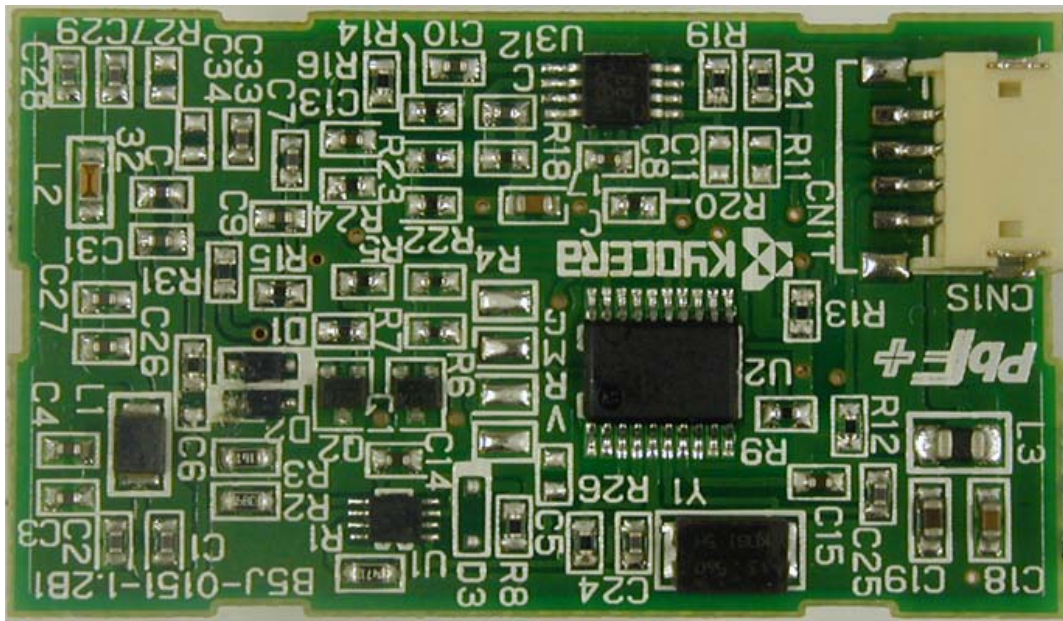

*KYOCERA MITA Corporation  
RFID Reader/Writer (Model: B5J-0151)  
FCC ID: E52B5J0151  
IC Number: 1059B-B5J0151*

**Photos**

Front

Rear

*KYOCERA MITA Corporation*  
*RFID Reader/Writer (Model: B5J-0151)*  
*FCC ID: E52B5J0151*  
*IC Number: 1059B-B5J0151*

**Photos of RFID Tag**

Front

Rear