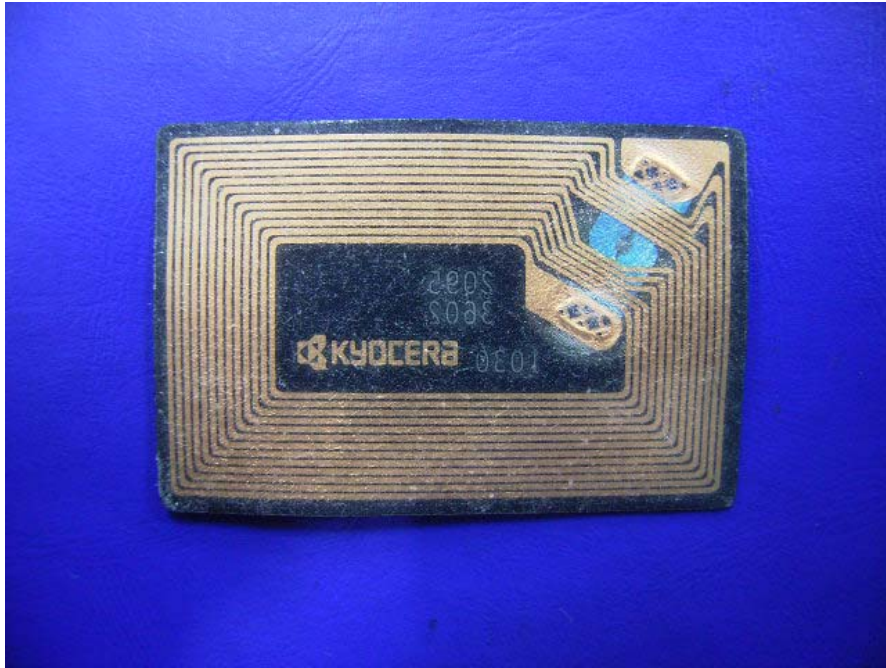

*KYOCERA MITA Corporation  
RFID Reader/Writer (Model: B5J-0151)  
FCC ID: E52B5J0151  
IC Number: 1059B-B5J0151*

**Photos**

Front

Rear

*KYOCERA MITA Corporation*  
*RFID Reader/Writer (Model: B5J-0151)*  
*FCC ID: E52B5J0151*  
*IC Number: 1059B-B5J0151*

**Photos of RFID Tag**

Front

Rear