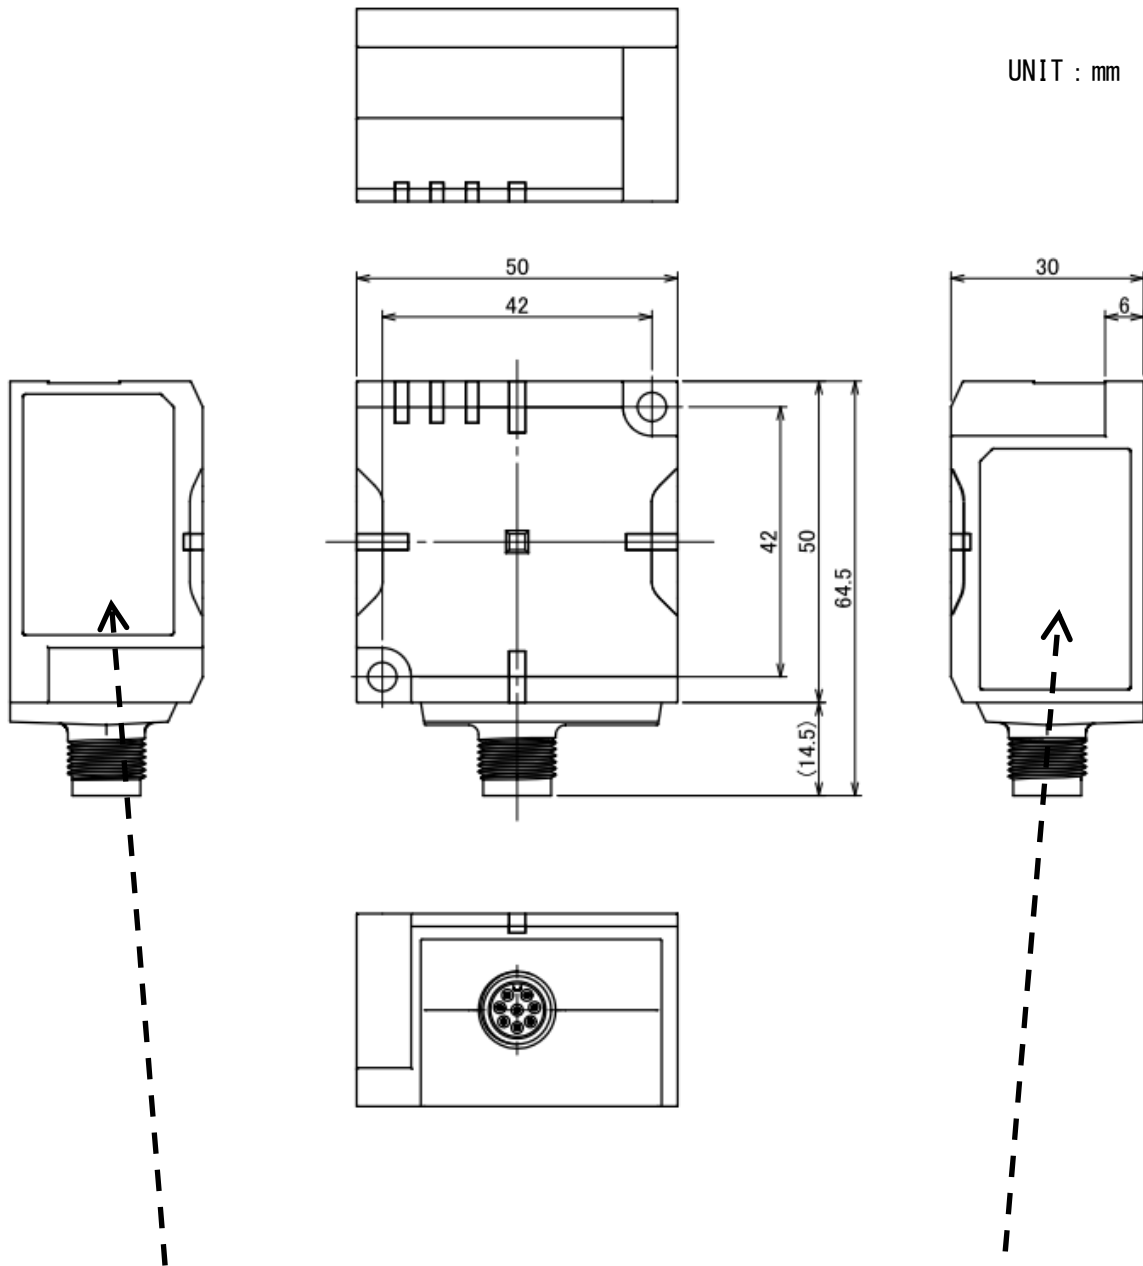

Label of FCC/IC and its layout

V680S-HMD63-ETN

UNIT : mm

Label of FCC/IC and its layout

V680S-HMD63-EIP

UNIT : mm

Label of FCC/IC and its layout

V680S-HMD63-PNT

UNIT : mm