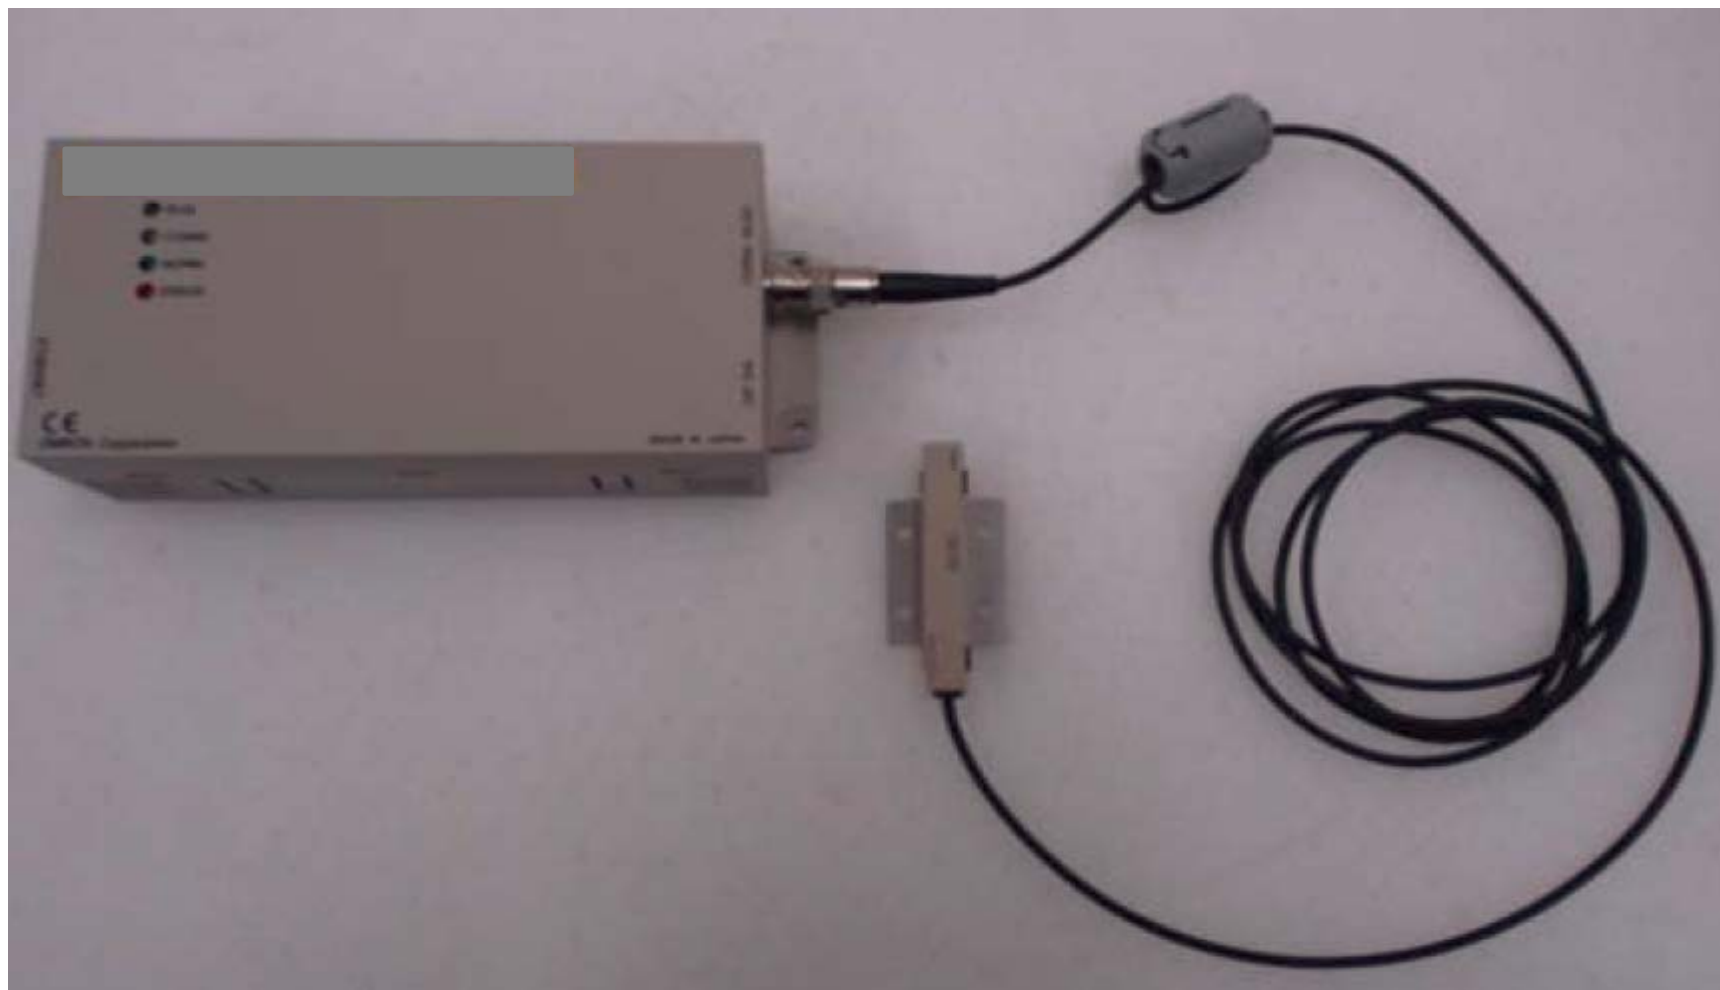

Model: V640-HAM11-L-ETN-V2 Antenna Connection VIEW PHOT

OMRON Corporation

Antenna connection station

V640-HAM11-L-ETN-V2 & V640-HS62 (Antenna)