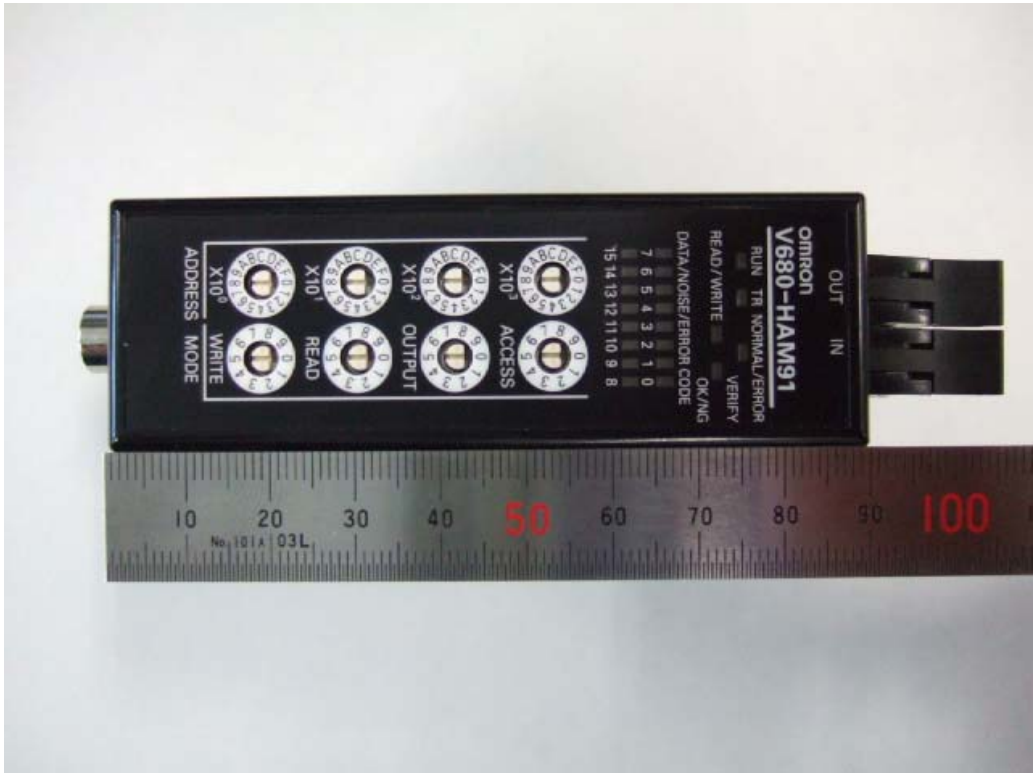

External Photo
RFID system
Model: V680-HAM81

OMRON Corporation
FCC ID: E4E6CYSIDV6800208
IC Number: 850J-V6800208

Front

Rear

External Photo
RFID system
Model: V680-HAM81

OMRON Corporation
FCC ID: E4E6CYSIDV6800208
IC Number: 850J-V6800208

Top

Bottom

External Photo
RFID system
Model: V680-HAM81

OMRON Corporation
FCC ID: E4E6CYSIDV6800208
IC Number: 850J-V6800208

Right

Left

External Photo
RFID system
Model: V680-HAM91

OMRON Corporation
FCC ID: E4E6CYSIDV6800208
IC Number: 850J-V6800208

Front

Rear

External Photo
RFID system
Model: V680-HAM91

OMRON Corporation
FCC ID: E4E6CYSIDV6800208
IC Number: 850J-V6800208

Top

Bottom

External Photo
RFID system
Model: V680-HAM91

OMRON Corporation
FCC ID: E4E6CYSIDV6800208
IC Number: 850J-V6800208