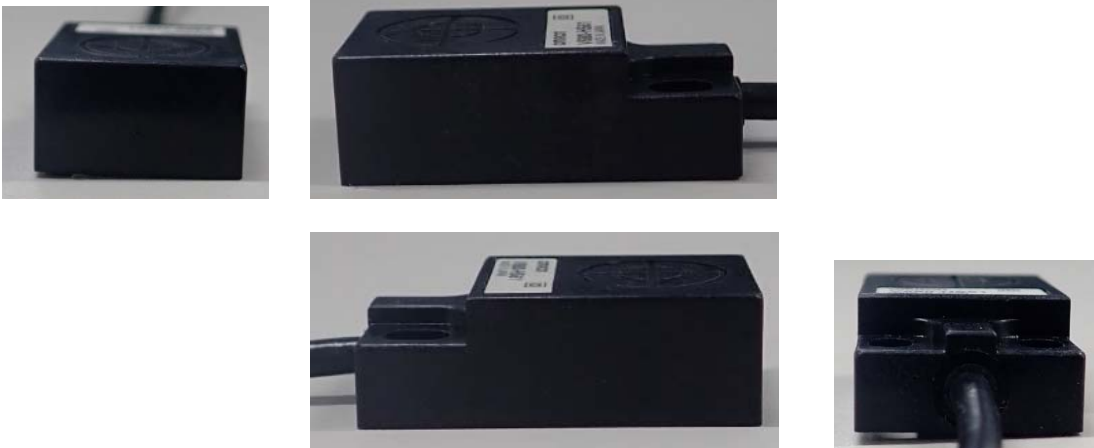

Antenna V680-HS61

(1) Outline drawing

(2) Overhead view (connection with amplifier V680-HAM81)

Overhead view (connection with amplifier V680-HAM91)

(3) Front view

(4) Back view

(5) Side views

(connection with amplifier V680-HAM81)

(connection with amplifier V680-HAM91)