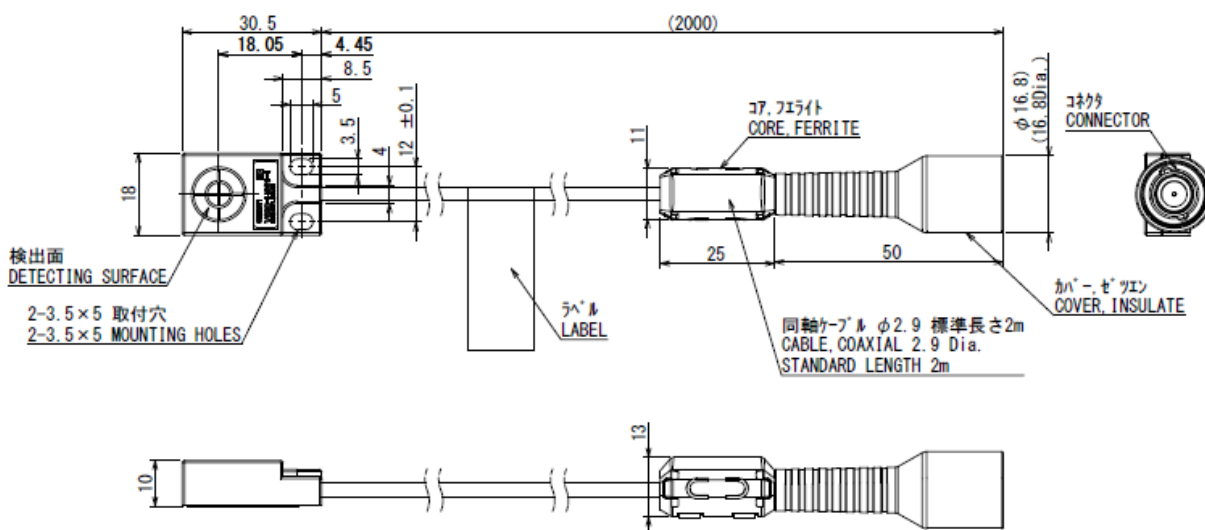

Antenna V680-HS61

(1) Outline drawing

(2) Overhead view (connection with amplifier V680-HAM81)

Overhead view (connection with amplifier V680-HAM91)

(3) Front view

(4) Back view

(5) Side views

(connection with amplifier V680-HAM81)

(connection with amplifier V680-HAM91)