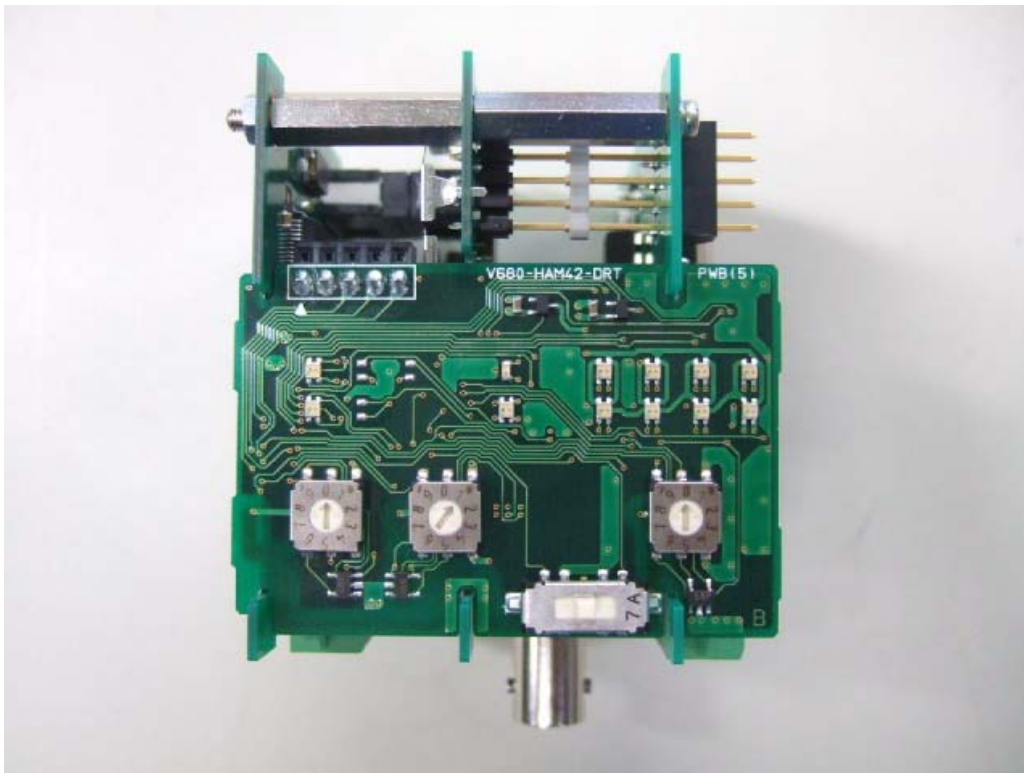

Internal Photo
RFID system
Model: V680-HAM42-DRT

OMRON Corporation
FCC ID: E4E6CYSIDV6800108
IC Number: 850J-V6800108

Front