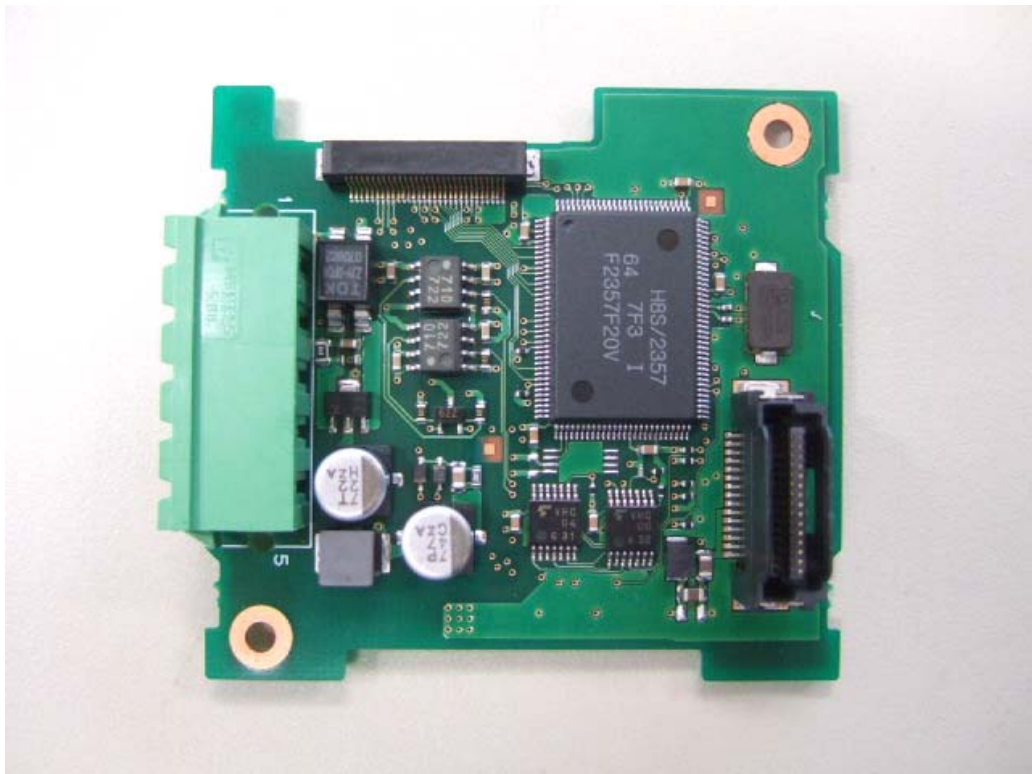

Bottom of PWB(2) without shield

Top of PWB(3)