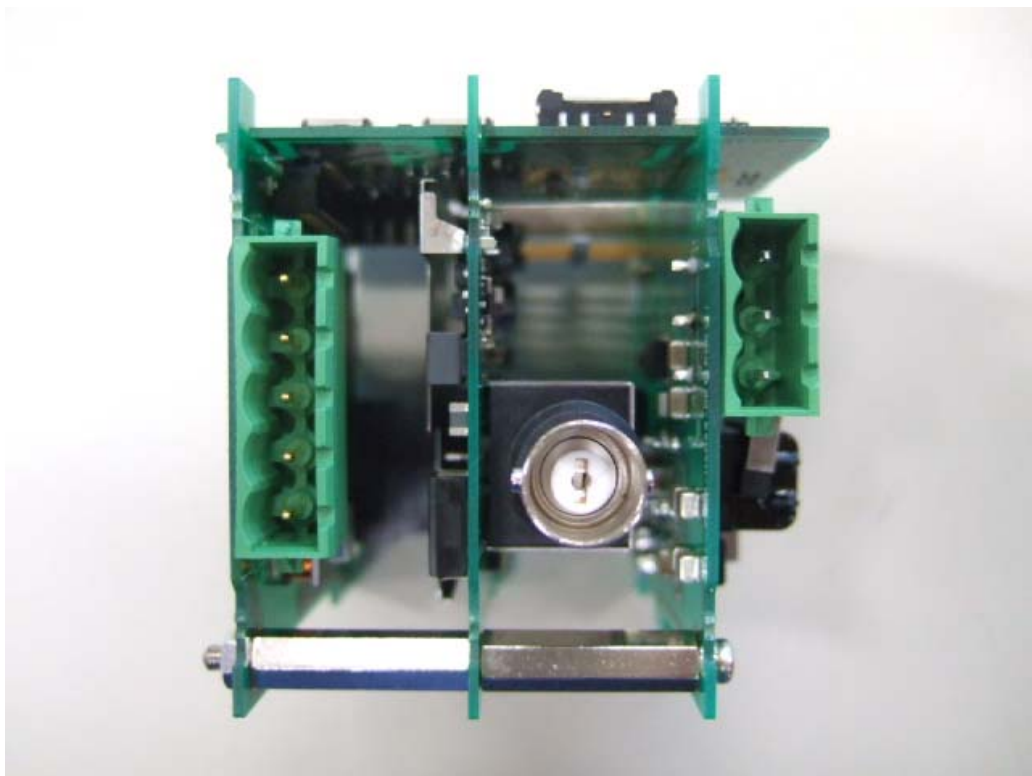

Internal Photo
RFID system
Model: V680-HAM42-DRT

OMRON Corporation
FCC ID: E4E6CYSIDV6800108
IC Number: 850J-V6800108

Front

Rear

Internal Photo
RFID system
Model: V680-HAM42-DRT

OMRON Corporation
FCC ID: E4E6CYSIDV6800108
IC Number: 850J-V6800108

Top

Bottom

Internal Photo
RFID system
Model: V680-HAM42-DRT

OMRON Corporation
FCC ID: E4E6CYSIDV6800108
IC Number: 850J-V6800108

Right

Left

Internal Photo
RFID system
Model: V680-HAM42-DRT

OMRON Corporation
FCC ID: E4E6CYSIDV6800108
IC Number: 850J-V6800108

Top of PWB(1)

Bottom of PWB(1)

Internal Photo
RFID system
Model: V680-HAM42-DRT

OMRON Corporation
FCC ID: E4E6CYSIDV6800108
IC Number: 850J-V6800108

Top of PWB(2)

Bottom of PWB(2) with shield

Internal Photo
RFID system
Model: V680-HAM42-DRT