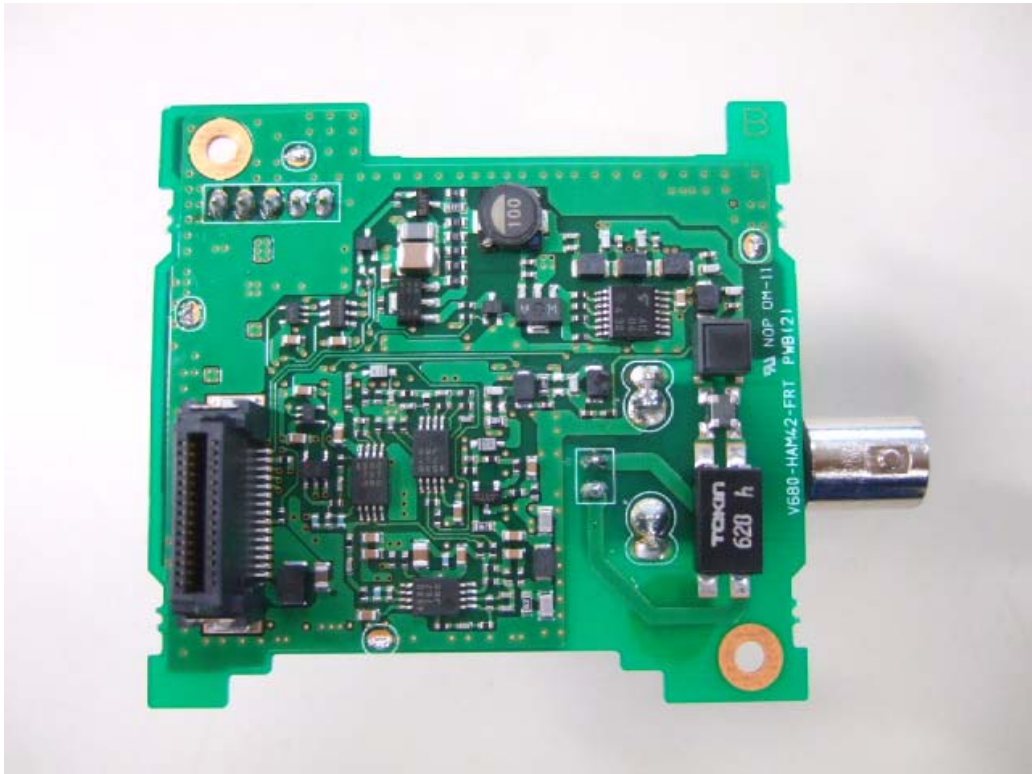

Bottom of PWB(2) with shield

Internal Photo
RFID system
Model: V680-HAM42-DRT

OMRON Corporation
FCC ID: E4E6CYSIDV6800108
IC Number: 850J-V6800108

Bottom of PWB(2) without shield