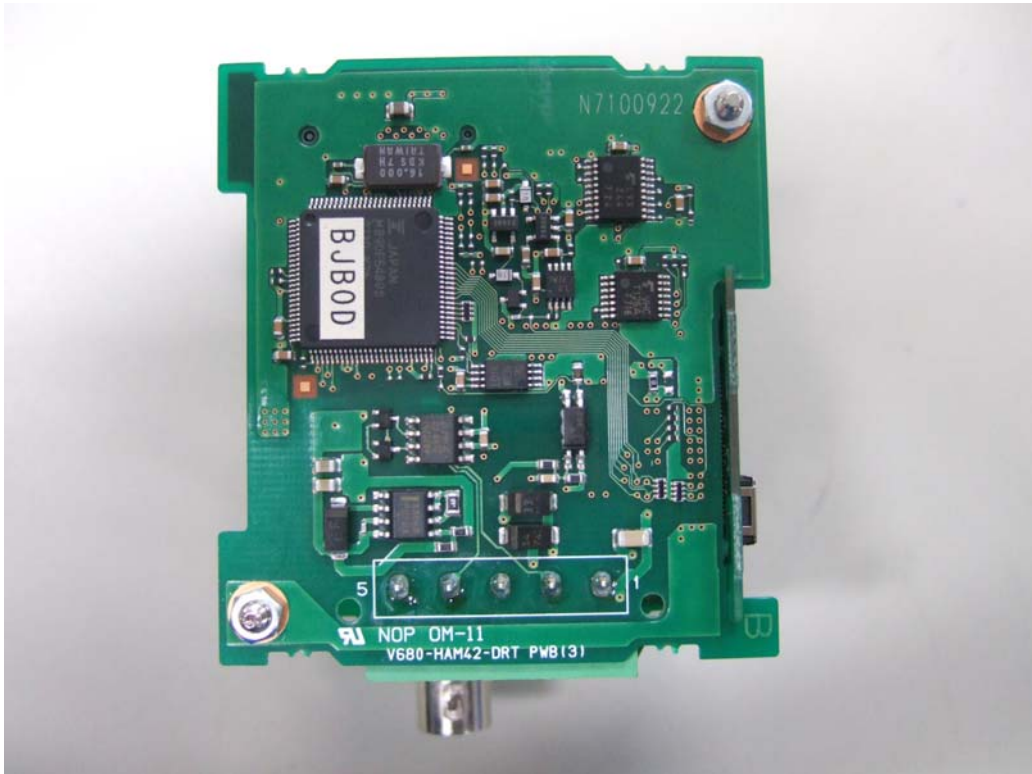

Bottom

Internal Photo
RFID system
Model: V680-HAM42-DRT

OMRON Corporation
FCC ID: E4E6CYSIDV6800108
IC Number: 850J-V6800108

Right