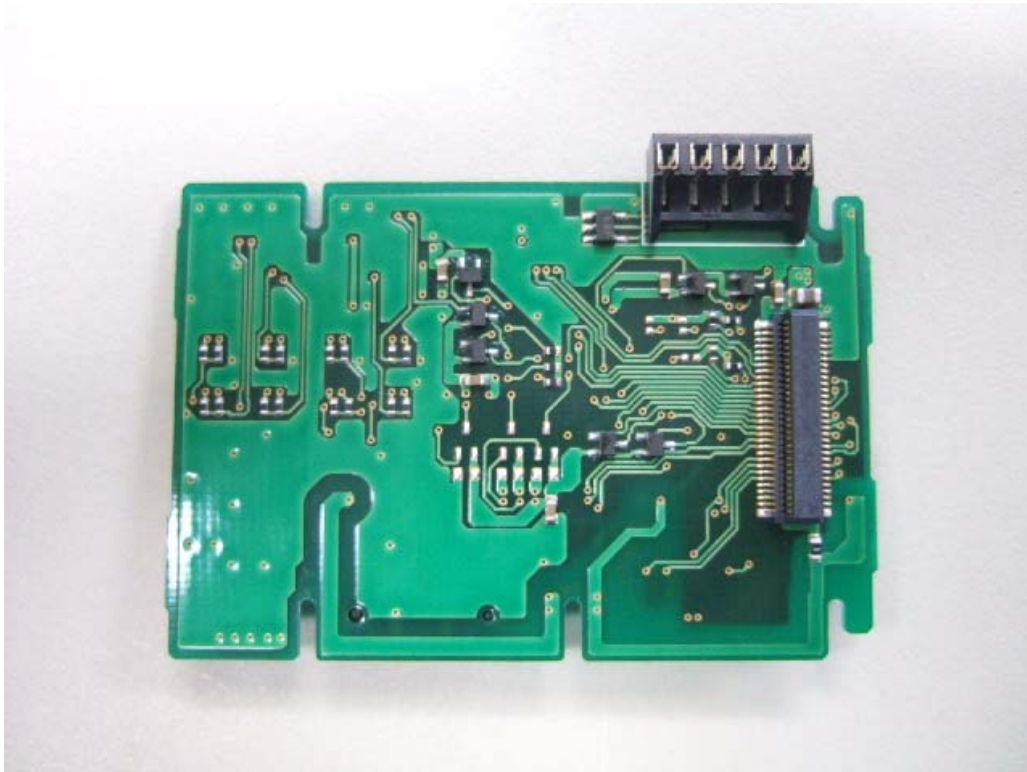

Internal Photo
RFID system
Model: V680-HAM42-DRT

OMRON Corporation
FCC ID: E4E6CYSIDV6800108
IC Number: 850J-V6800108

Front

Rear

Internal Photo
RFID system
Model: V680-HAM42-DRT

OMRON Corporation
FCC ID: E4E6CYSIDV6800108
IC Number: 850J-V6800108

Top of PWB(1)

Bottom of PWB(1)

Internal Photo
RFID system
Model: V680-HAM42-DRT

OMRON Corporation
FCC ID: E4E6CYSIDV6800108
IC Number: 850J-V6800108

Top of PWB(2)

Bottom of PWB(2) with shield

Internal Photo
RFID system
Model: V680-HAM42-DRT

OMRON Corporation
FCC ID: E4E6CYSIDV6800108
IC Number: 850J-V6800108

Bottom of PWB(2) without shield

Top of PWB(3)

Internal Photo
RFID system
Model: V680-HAM42-DRT

OMRON Corporation
FCC ID: E4E6CYSIDV6800108
IC Number: 850J-V6800108

Bottom of PWB(3)

Top of PWB(5)

Internal Photo
RFID system
Model: V680-HAM42-DRT

OMRON Corporation
FCC ID: E4E6CYSIDV6800108
IC Number: 850J-V6800108

Bottom of PWB(5)