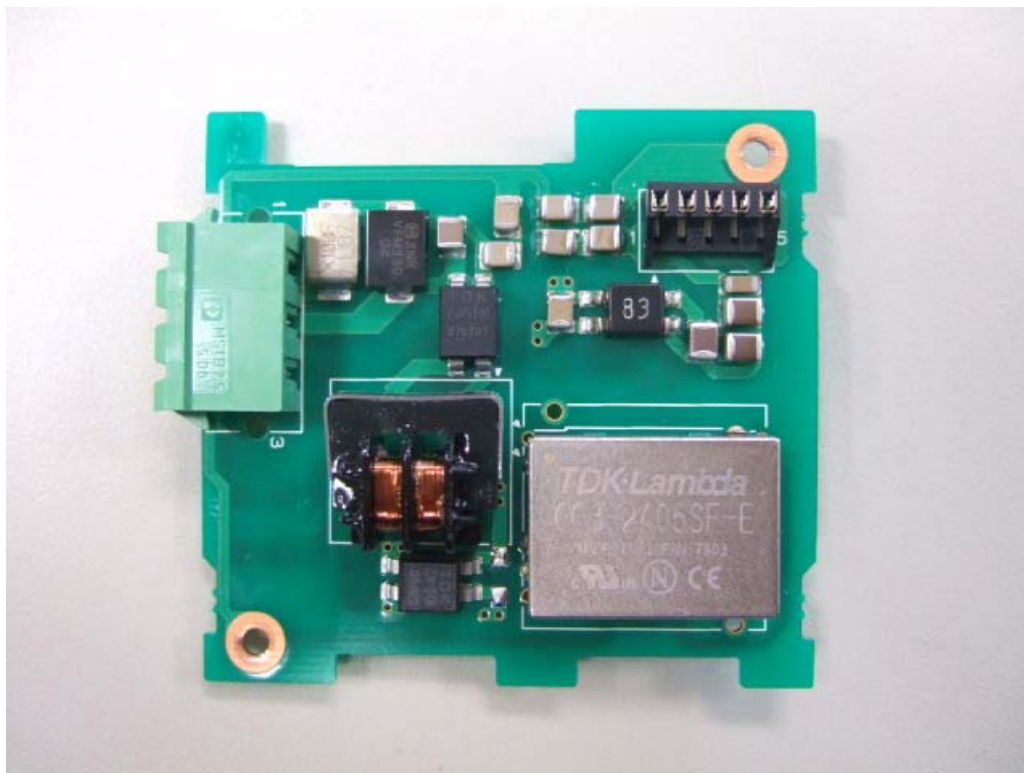

Left

Internal Photo
RFID system
Model: V680-HAM42-DRT

OMRON Corporation
FCC ID: E4E6CYSIDV6800108
IC Number: 850J-V6800108

Top of PWB(1)