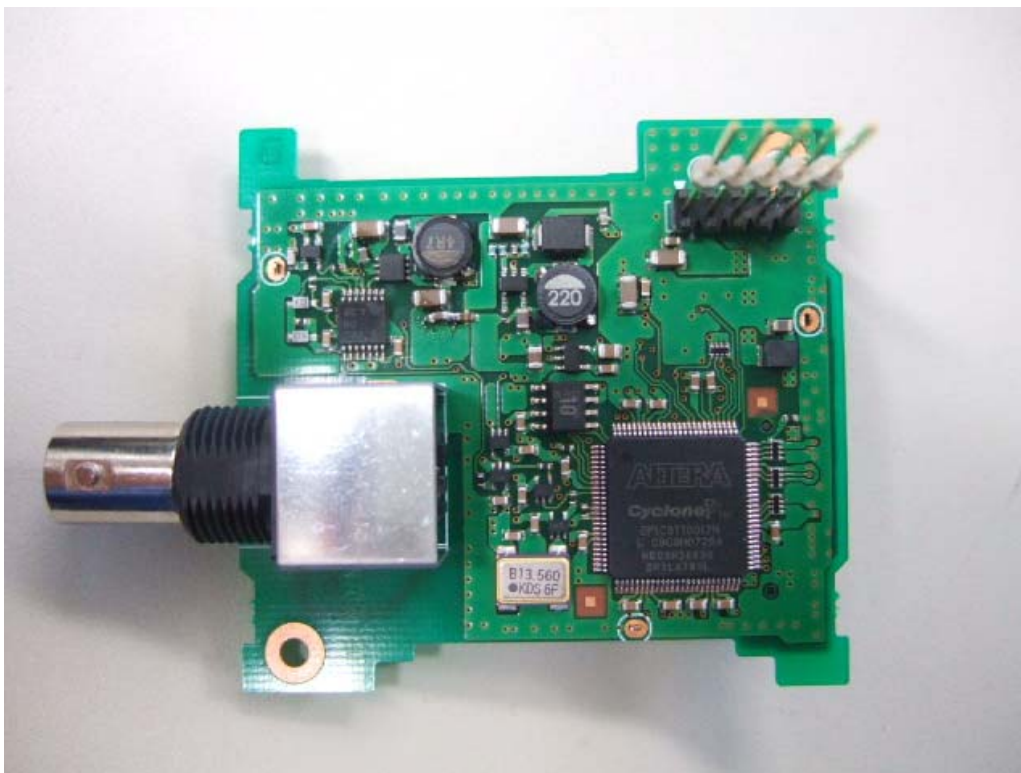

Bottom of PWB(1)

Internal Photo
RFID system
Model: V680-HAM42-DRT

OMRON Corporation
FCC ID: E4E6CYSIDV6800108
IC Number: 850J-V6800108

Top of PWB(2)