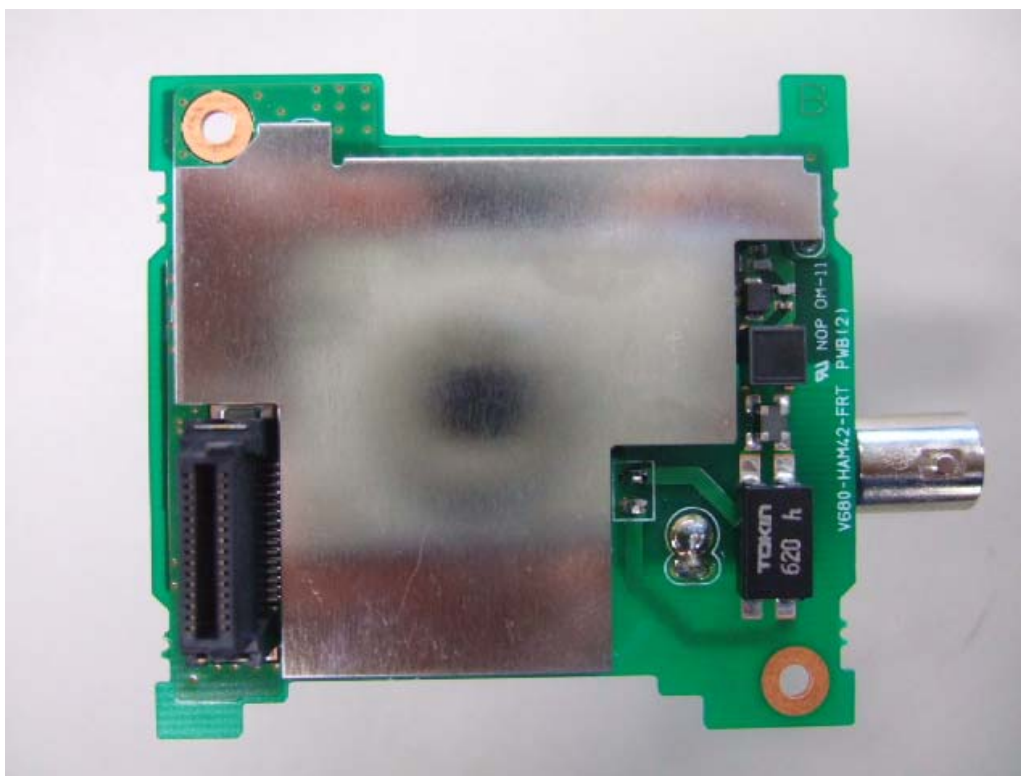

Top of PWB(2)

Bottom of PWB(2) with shield