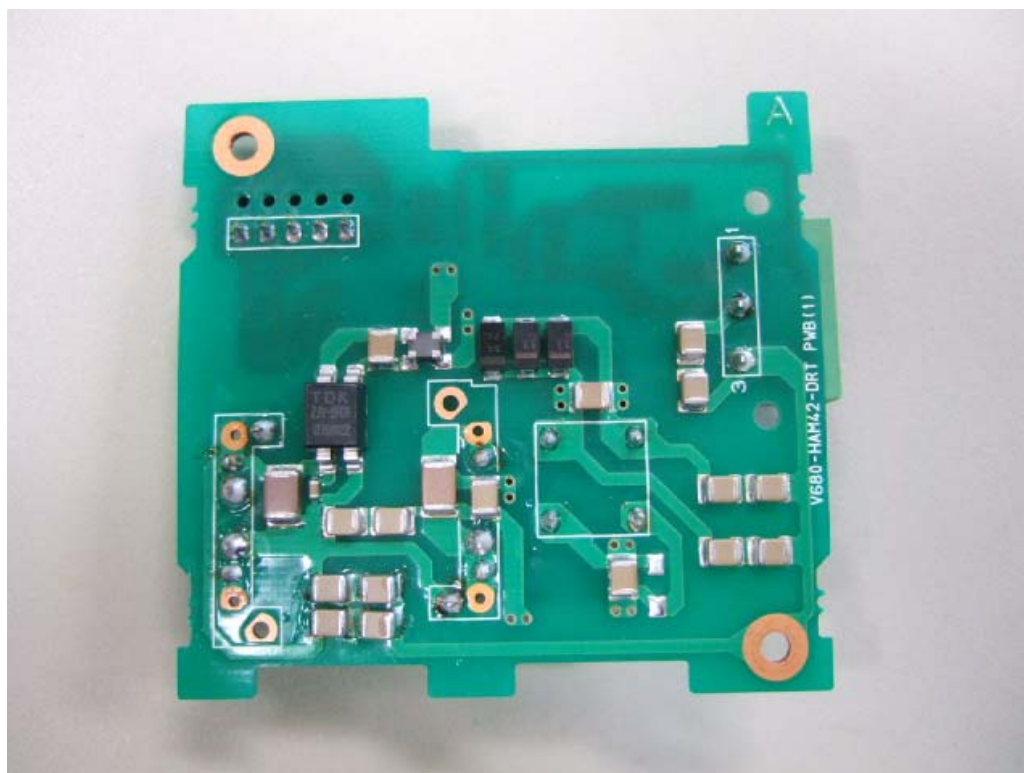

Top of PWB(1)

Bottom of PWB(1)