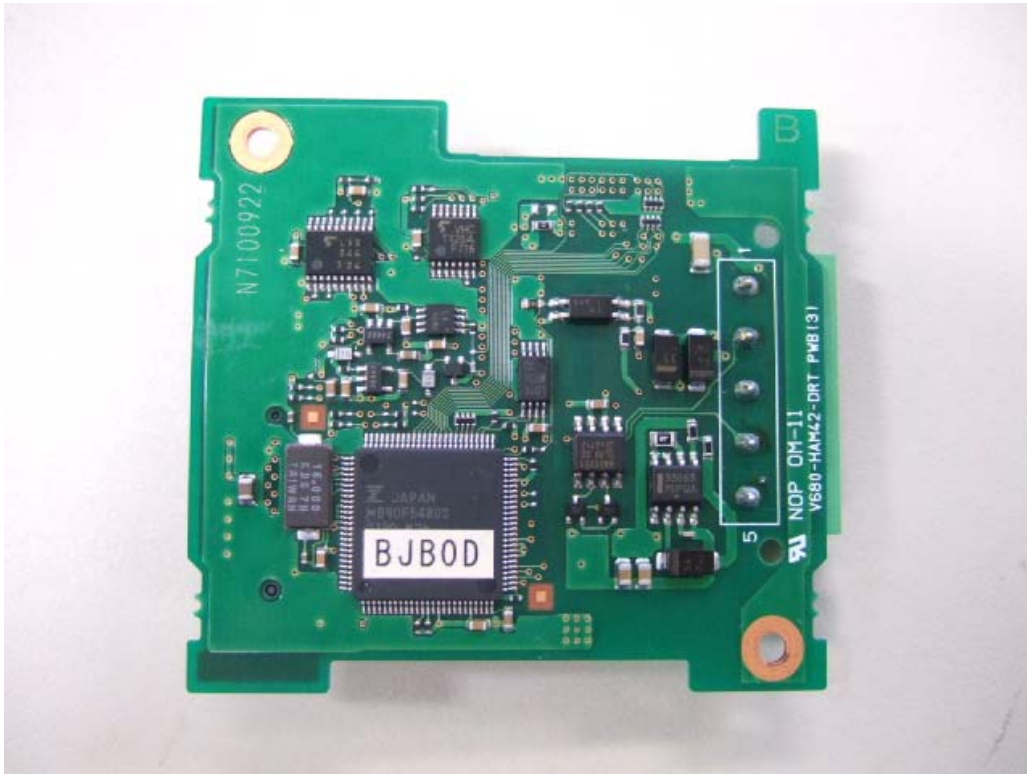

Internal Photo
RFID system
Model: V680-HAM42-DRT

OMRON Corporation
FCC ID: E4E6CYSIDV6800108
IC Number: 850J-V6800108

Front

Rear

Internal Photo
RFID system
Model: V680-HAM42-DRT

OMRON Corporation
FCC ID: E4E6CYSIDV6800108
IC Number: 850J-V6800108

Top of PWB(1)

Bottom of PWB(1)

Internal Photo
RFID system
Model: V680-HAM42-DRT

OMRON Corporation
FCC ID: E4E6CYSIDV6800108
IC Number: 850J-V6800108

Top of PWB(2)

Bottom of PWB(2) with shield

Internal Photo
RFID system
Model: V680-HAM42-DRT

OMRON Corporation
FCC ID: E4E6CYSIDV6800108
IC Number: 850J-V6800108

Bottom of PWB(2) without shield

Top of PWB(3)

Internal Photo
RFID system
Model: V680-HAM42-DRT

OMRON Corporation
FCC ID: E4E6CYSIDV6800108
IC Number: 850J-V6800108

Bottom of PWB(3)

Top of PWB(5)

Internal Photo
RFID system
Model: V680-HAM42-DRT

OMRON Corporation
FCC ID: E4E6CYSIDV6800108
IC Number: 850J-V6800108

Bottom of PWB(5)