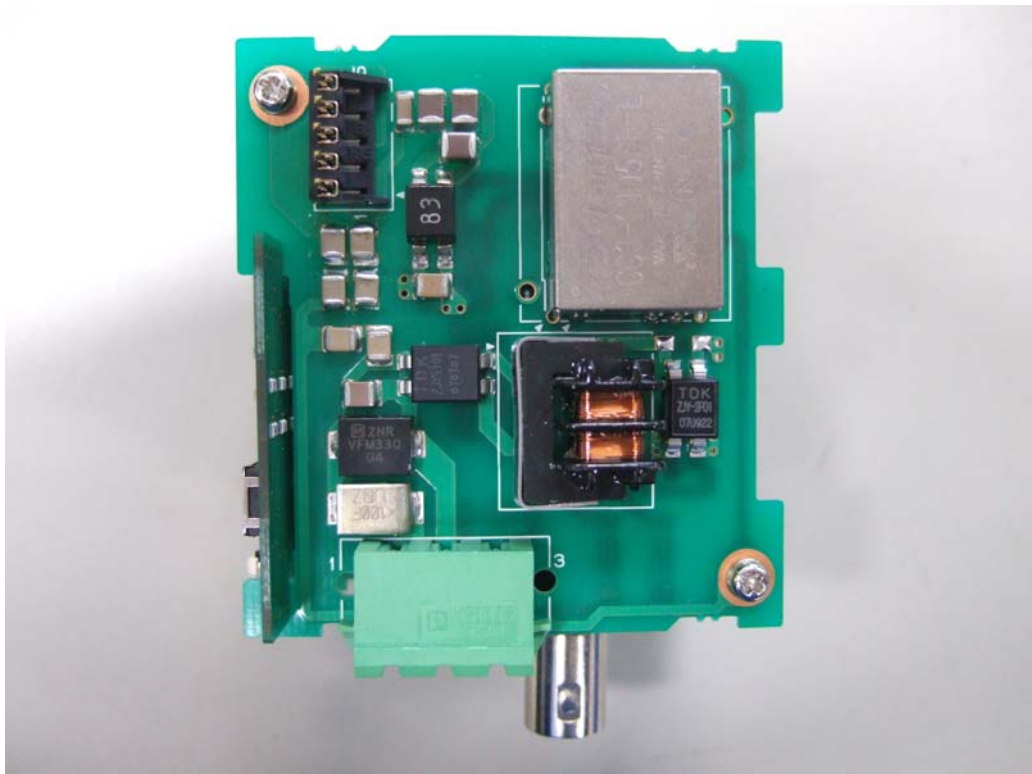

Internal Photo
RFID system
Model: V680-HAM42-DRT

OMRON Corporation
FCC ID: E4E6CYSIDV6800108
IC Number: 850J-V6800108

Right

Left