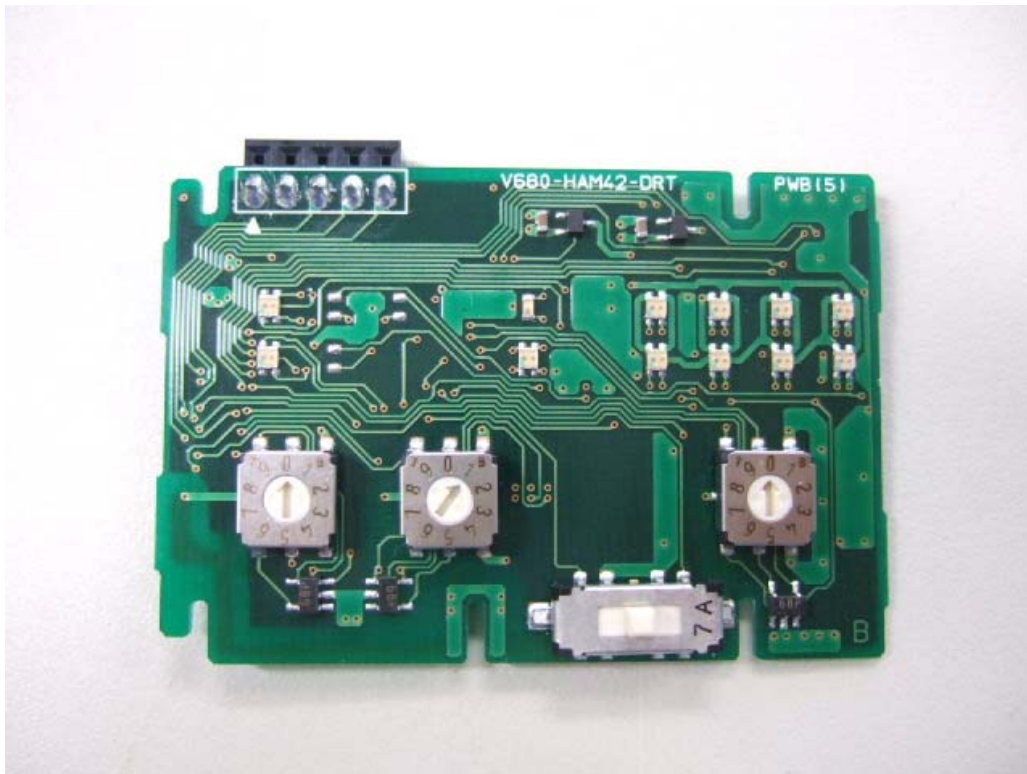

Internal Photo
RFID system
Model: V680-HAM42-DRT

OMRON Corporation
FCC ID: E4E6CYSIDV6800108
IC Number: 850J-V6800108

Front

Rear

Internal Photo
RFID system
Model: V680-HAM42-DRT

OMRON Corporation
FCC ID: E4E6CYSIDV6800108
IC Number: 850J-V6800108

Top of PWB(1)

Bottom of PWB(1)

Internal Photo
RFID system
Model: V680-HAM42-DRT

OMRON Corporation
FCC ID: E4E6CYSIDV6800108
IC Number: 850J-V6800108

Top of PWB(2)

Bottom of PWB(2) with shield

Internal Photo
RFID system
Model: V680-HAM42-DRT

OMRON Corporation
FCC ID: E4E6CYSIDV6800108
IC Number: 850J-V6800108

Bottom of PWB(2) without shield

Top of PWB(3)

Internal Photo
RFID system
Model: V680-HAM42-DRT

OMRON Corporation
FCC ID: E4E6CYSIDV6800108
IC Number: 850J-V6800108

Bottom of PWB(3)

Top of PWB(5)

Internal Photo
RFID system
Model: V680-HAM42-DRT

OMRON Corporation
FCC ID: E4E6CYSIDV6800108
IC Number: 850J-V6800108

Bottom of PWB(5)