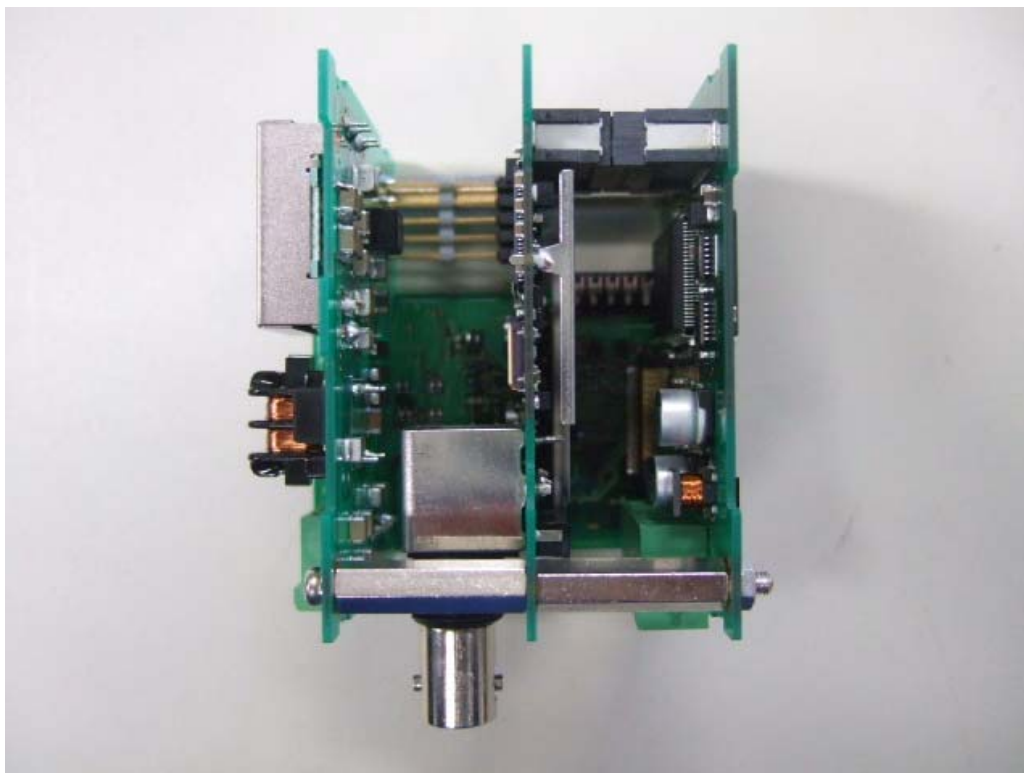

Internal Photo
RFID system
Model: V680-HAM42-DRT

OMRON Corporation
FCC ID: E4E6CYSIDV6800108
IC Number: 850J-V6800108

Front

Rear