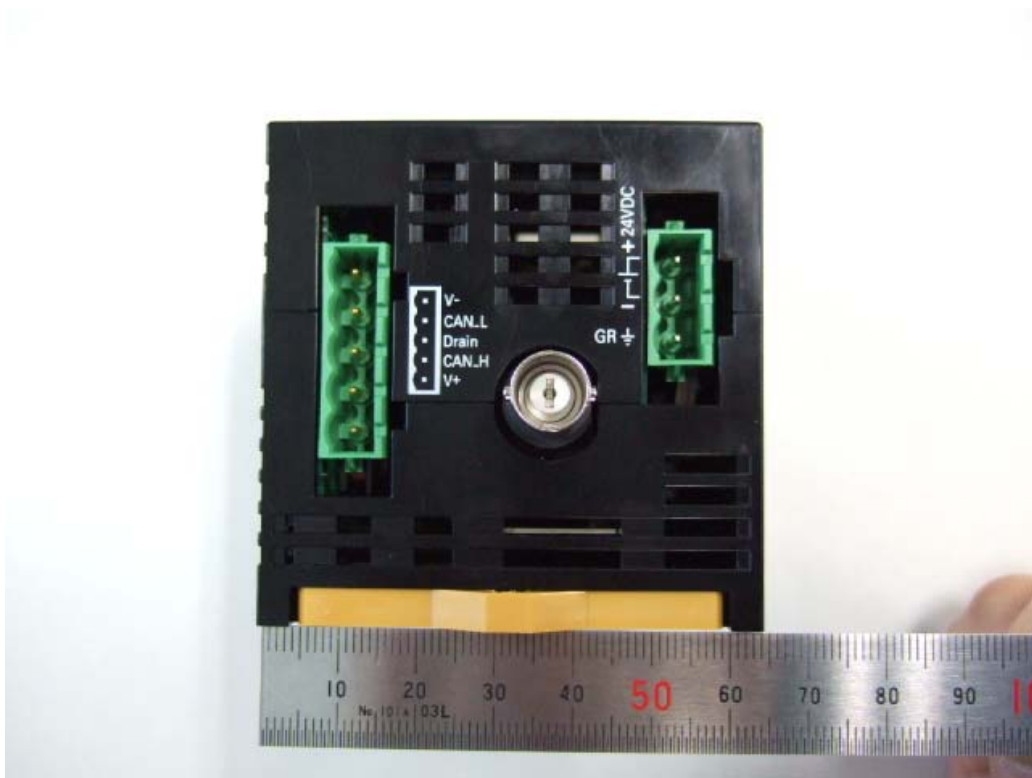

External Photo
RFID system
Model: V680-HAM42-DRT

OMRON Corporation
FCC ID: E4E6CYSIDV6800108
IC Number: 850J-V6800108

Front

Rear

External Photo
RFID system
Model: V680-HAM42-DRT

OMRON Corporation
FCC ID: E4E6CYSIDV6800108
IC Number: 850J-V6800108

Top

Bottom

External Photo
RFID system
Model: V680-HAM42-DRT

OMRON Corporation
FCC ID: E4E6CYSIDV6800108
IC Number: 850J-V6800108

Right

Left