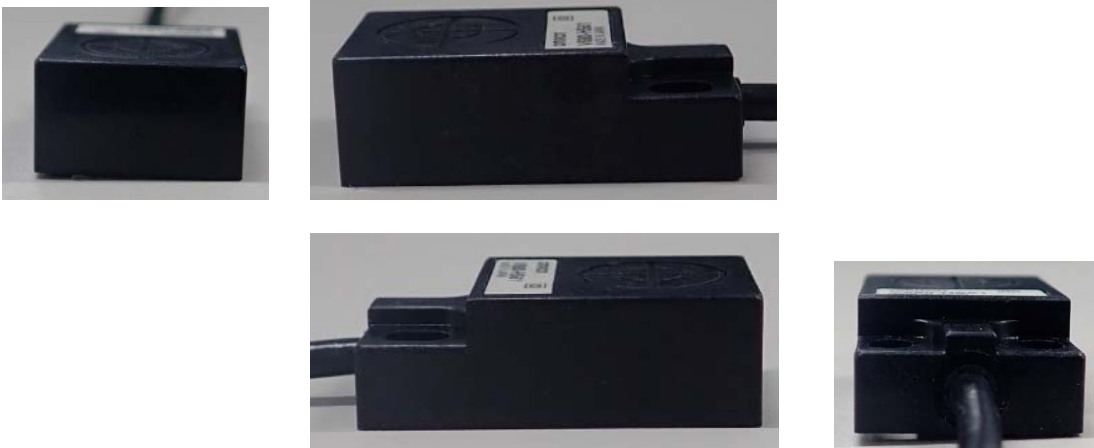

(5) Side views