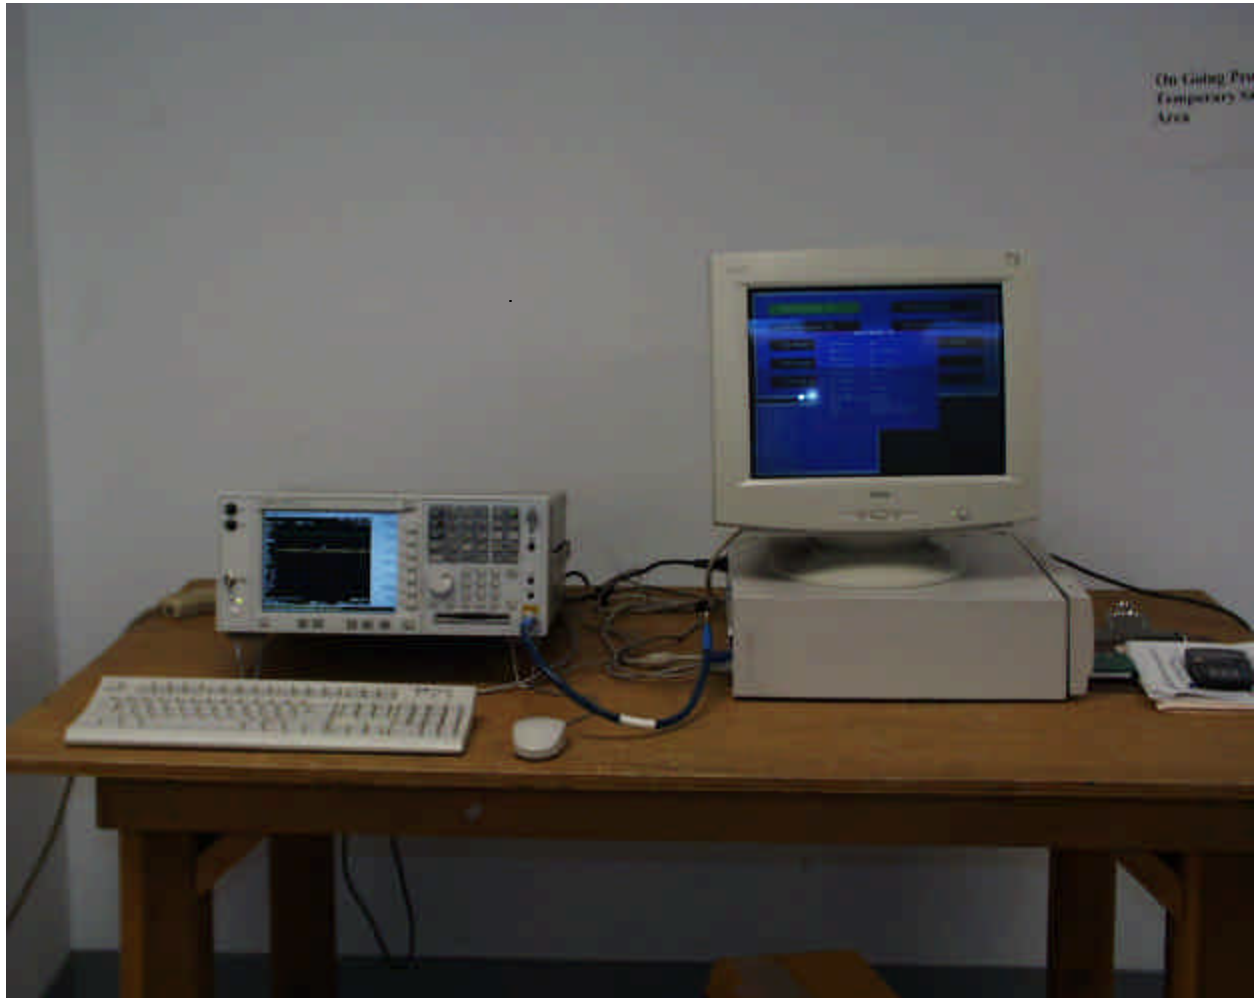

9. SETUP PHOTOS

ANTENNA PORT CONDUCTED RF MEASUREMENT SETUP

RADIATED RF MEASUREMENT SETUP, HIGH FREQUENCY, PATCH ANTENNA

RADIATED RF MEASUREMENT SETUP, HIGH FREQUENCY, SLEEVE DIPOLE ANTENNA

DIGITAL DEVICE RADIATED EMISSIONS MEASUREMENT SETUP, PATCH ANTENNA

DIGITAL DEVICE RADIATED EMISSIONS MEASUREMENT SETUP, SLEEVE DIPOLE ANTENNA

POWERLINE CONDUCTED EMISSIONS MEASUREMENT SETUP, PATCH ANTENNA

POWERLINE CONDUCTED EMISSIONS MEASUREMENT SETUP, SLEEVE DIPOLE ANTENNA