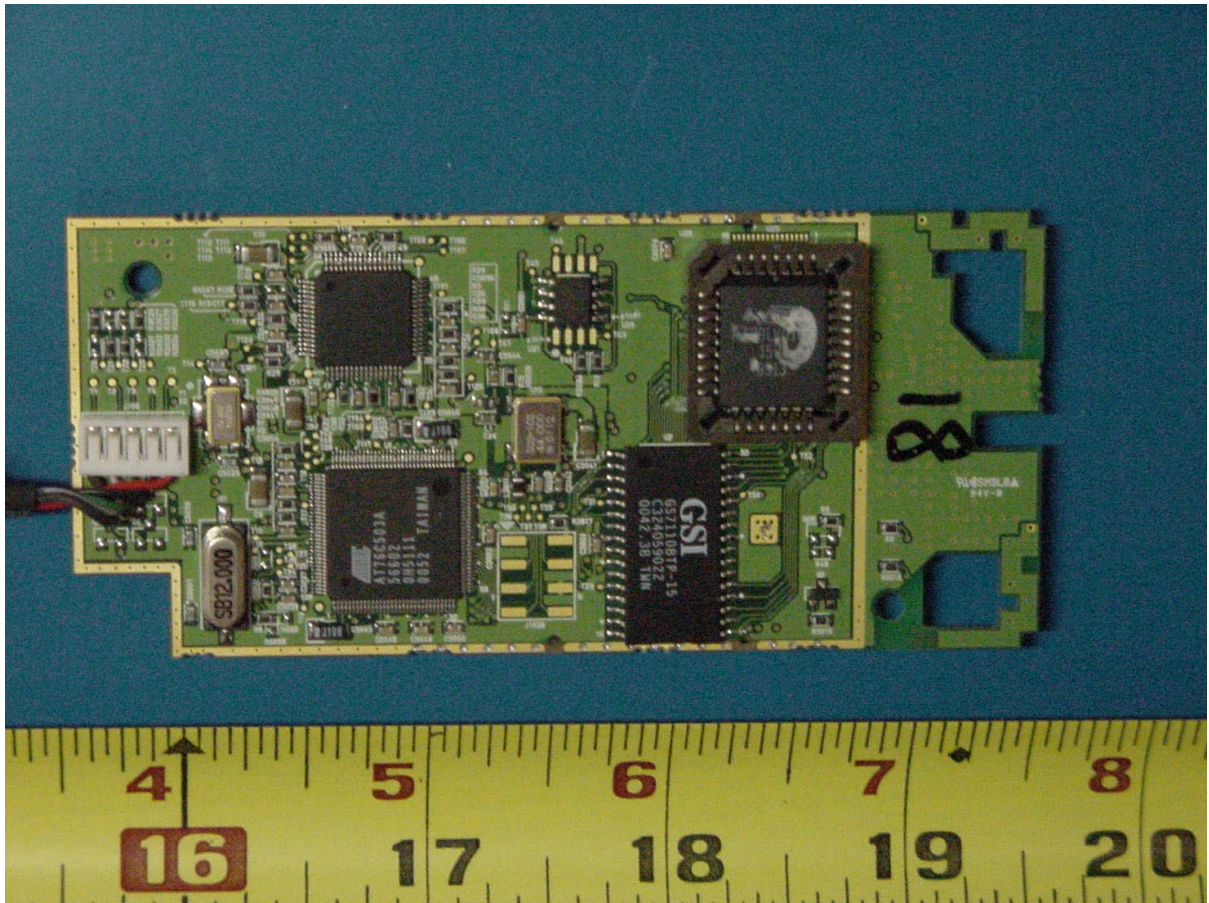

360 Herndon Parkway
Suite 1400
Herndon, VA 20170
<http://www.rheintech.com>

APPENDIX J: INTERNAL PHOTOGRAPHS

PHOTOGRAPH 8: TOP VIEW OF THE BOARD

360 Herndon Parkway
Suite 1400
Herndon, VA 20170
<http://www.rheintech.com>

PHOTOGRAPH 9: BOTTOM VIEW OF THE BOARD WITHOUT CAN

360 Herndon Parkway
Suite 1400
Herndon, VA 20170
<http://www.rheintech.com>

PHOTOGRAPH 10: BOTTOM VIEW OF THE BOARD WITH CAN

360 Herndon Parkway
Suite 1400
Herndon, VA 20170
<http://www.rheintech.com>