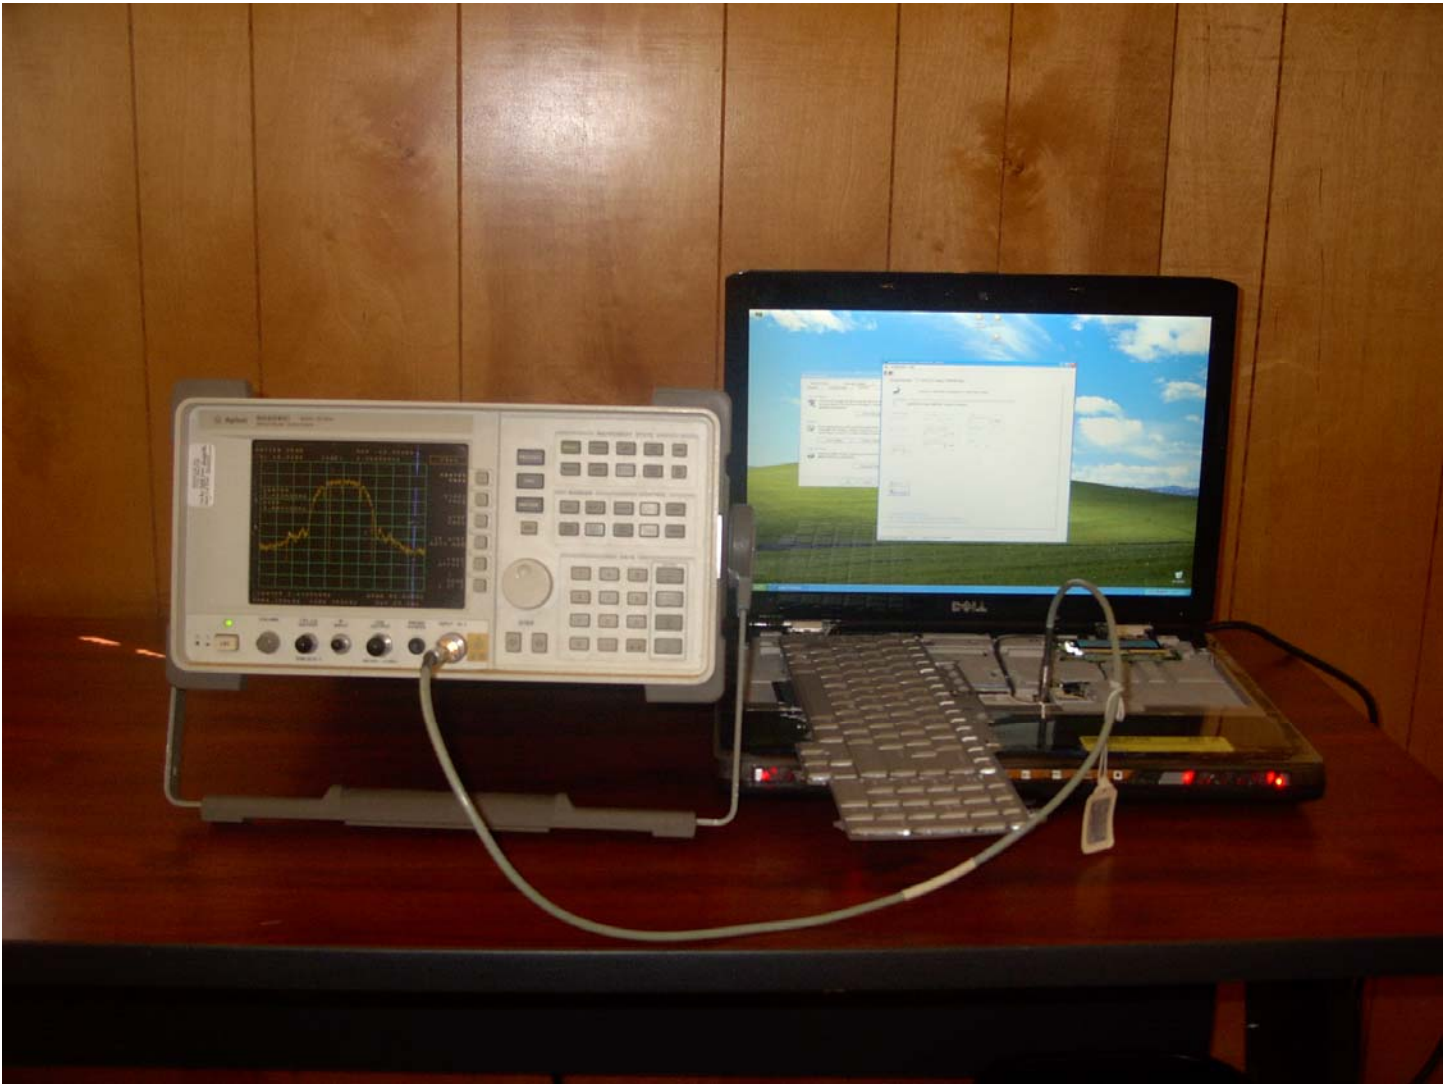

Maximum Peak Output Power Measurement Setup

***Conducted Emissions at Antenna Terminal
Setup***

***Radiated Emissions Measurement
(Front View)
Setup***

***Radiated Emissions Measurement
(Rear View)
Setup***