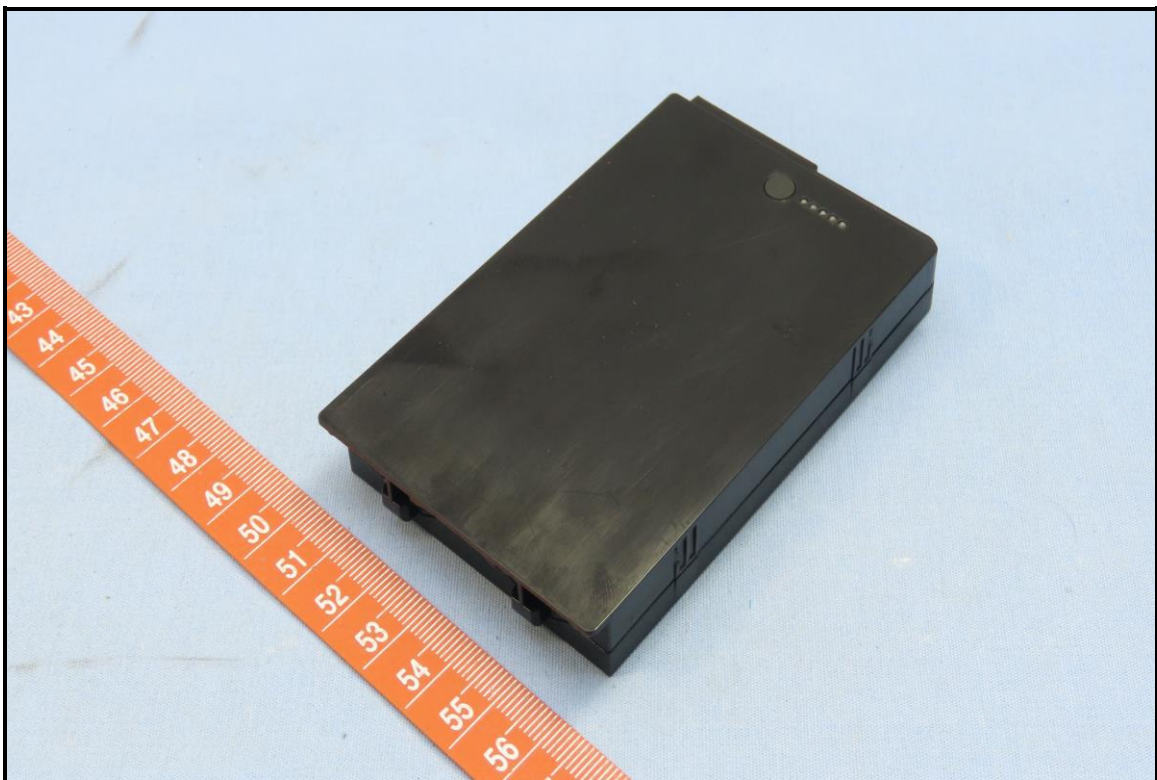

# CONSTRUCTION PHOTOS OF EUT

Model: T06H / Brand: DELL

BUREAU VERITAS