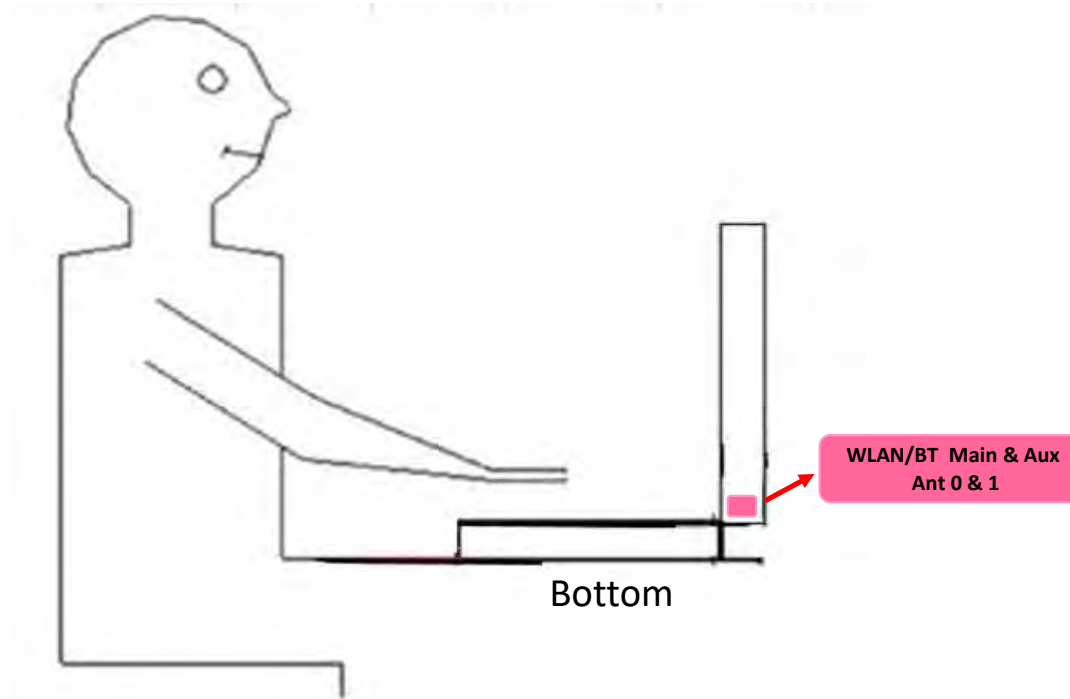

## **Photographs of EUT Setup and Antenna Location**

The photographs of EUT and setup for SAR testing are shown as follows.

<Front Face View> Laptop Mode (180°)

< SKU AB >

Antenna	To Bottom Side	To Baseline	To Left Side	To Right Side
	(mm)	(mm)	(mm)	(mm)
WLAN Main Ant 0	193.00	4.10	189.00	86.00
WLAN/BT Aux Ant 1	193.00	4.10	104.00	168.00

<Right Side View> Laptop Mode(90°)

< SKU AB >

Antenna	Bottom of Laptop
	(mm)
WLAN Main Ant 0	4.10
WLAN/BT Aux Ant 1	4.10

<Front Face View> Laptop Mode (180°)

< SKU AT >

Antenna	To Top Side	To Baseline	To Left Side	To Right Side
	(mm)	(mm)	(mm)	(mm)
WLAN Main Ant 0	2.59	195.00	233.10	43.00
WLAN/BT Aux Ant 1	2.59	195.00	36.44	240.00