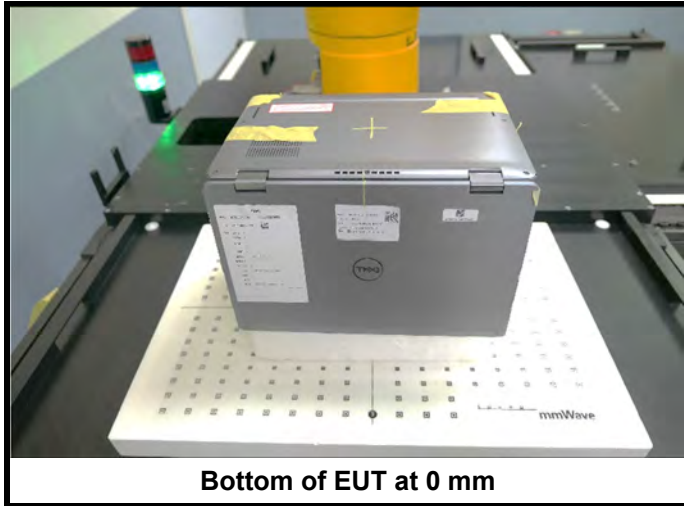

**Right Side of EUT at 0 mm**

**Top Side of EUT at 0 mm**

**Bottom Side of EUT at 0 mm**

**<Photographs of PD Test Setup>**

**Bottom of EUT at 0 mm**

**<Photographs of Bottom Body SAR Test Setup>**