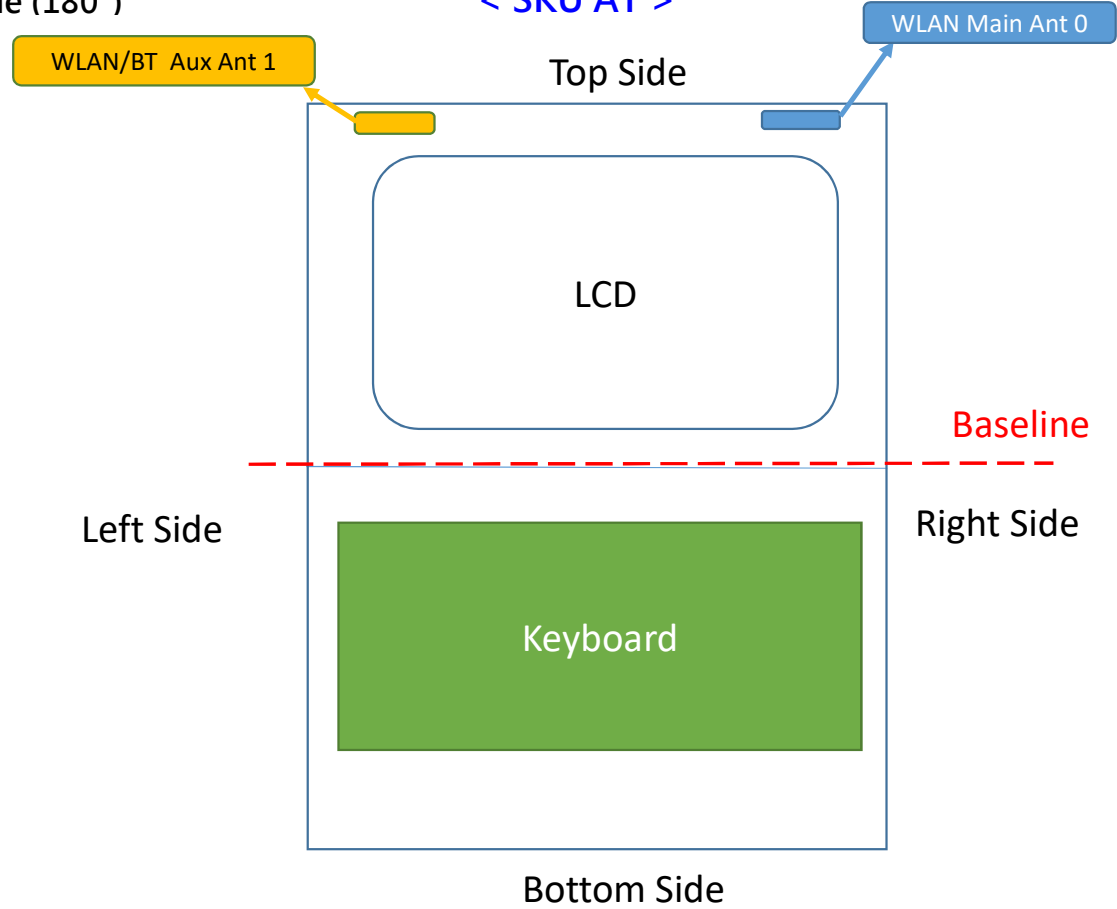

## **Photographs of EUT Setup and Antenna Location**

The photographs of EUT and setup for SAR testing are shown as follows.

<Front Face View> Laptop Mode (180°)

< SKU AB >

Antenna	To Bottom Side	To Baseline	To Left Side	To Right Side
	(mm)	(mm)	(mm)	(mm)
WLAN Main Ant 0	193.00	4.10	189.00	86.00
WLAN/BT Aux Ant 1	193.00	4.10	104.00	168.00

<Right Side View> Laptop Mode(90°)

< SKU AB >

Antenna	Bottom of Laptop
	(mm)
WLAN Main Ant 0	4.10
WLAN/BT Aux Ant 1	4.10

<Front Face View> Laptop Mode (180°)

< SKU AT >

Antenna	To Top Side	To Baseline	To Left Side	To Right Side
	(mm)	(mm)	(mm)	(mm)
WLAN Main Ant 0	2.59	195.00	233.10	43.00
WLAN/BT Aux Ant 1	2.59	195.00	36.44	240.00

<Right Side View> Laptop Mode(90°)

< SKU AT >

Antenna	Bottom of Laptop
	(mm)
WLAN Main Ant 0	195.00
WLAN/BT Aux Ant 1	195.00

**<Photographs of Body SAR Test Setup>**

**Rear Fce of EUT at 0 mm**

**Left Side of EUT at 0 mm**

**Right Side of EUT at 0 mm**

**Top Side of EUT at 0 mm**

**Bottom Side of EUT at 0 mm**

**<Photographs of PD Test Setup>**

**Bottom of EUT at 0 mm**

**<Photographs of Bottom Body SAR Test Setup>**