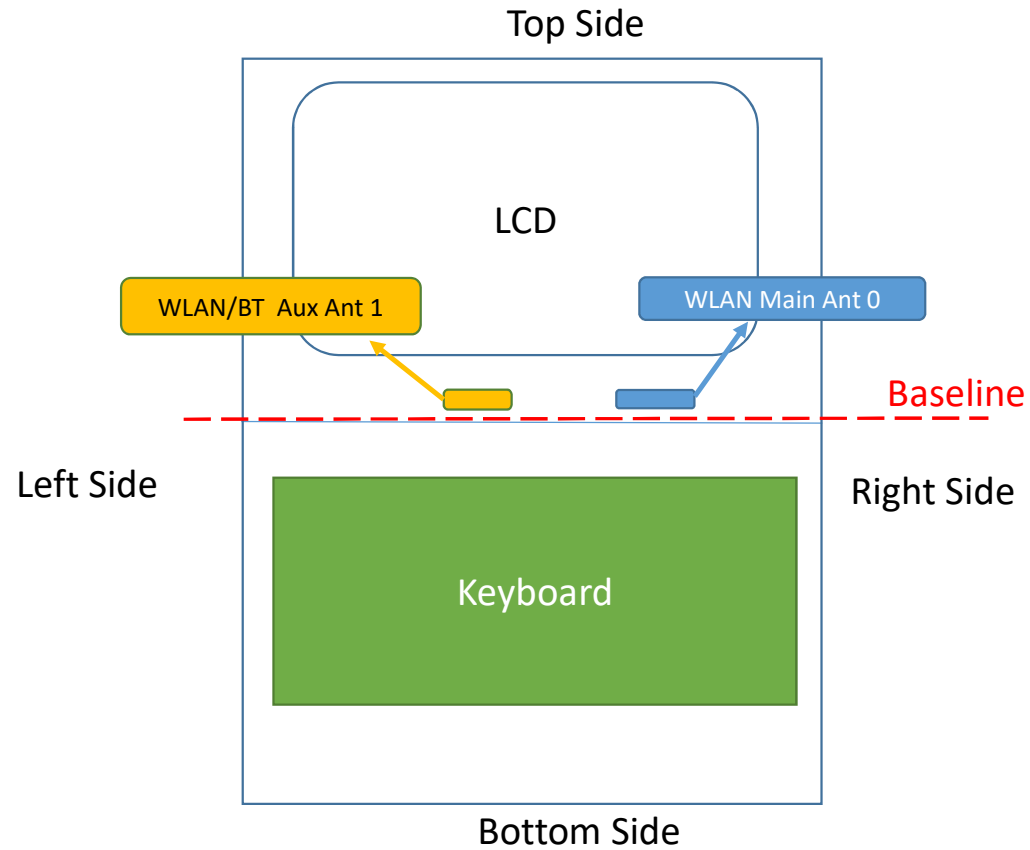

## **Photographs of EUT Setup and Antenna Location**

The photographs of EUT and setup for SAR testing are shown as follows.

<Front Face View> Laptop Mode (180°)

< SKU AB >

Antenna	To Bottom Side	To Baseline	To Left Side	To Right Side
	(mm)	(mm)	(mm)	(mm)
WLAN Main Ant 0	193.00	4.10	189.00	86.00
WLAN/BT Aux Ant 1	193.00	4.10	104.00	168.00

<Right Side View> Laptop Mode(90°)

< SKU AB >

Antenna	Bottom of Laptop
	(mm)
WLAN Main Ant 0	4.10
WLAN/BT Aux Ant 1	4.10

<Front Face View> Laptop Mode (180°)

< SKU AT >

Antenna	To Top Side	To Baseline	To Left Side	To Right Side
	(mm)	(mm)	(mm)	(mm)
WLAN Main Ant 0	2.59	195.00	233.10	43.00
WLAN/BT Aux Ant 1	2.59	195.00	36.44	240.00

<Right Side View> Laptop Mode(90°)

< SKU AT >

Antenna	Bottom of Laptop
	(mm)
WLAN Main Ant 0	195.00
WLAN/BT Aux Ant 1	195.00

**<Photographs of Body SAR Test Setup>**

**Rear Fce of EUT at 0 mm**

**Left Side of EUT at 0 mm**

**Right Side of EUT at 0 mm**

**Top Side of EUT at 0 mm**

**Bottom Side of EUT at 0 mm**

**<Photographs of PD Test Setup>**

**Bottom of EUT at 0 mm**

**<Photographs of Bottom Body SAR Test Setup>**