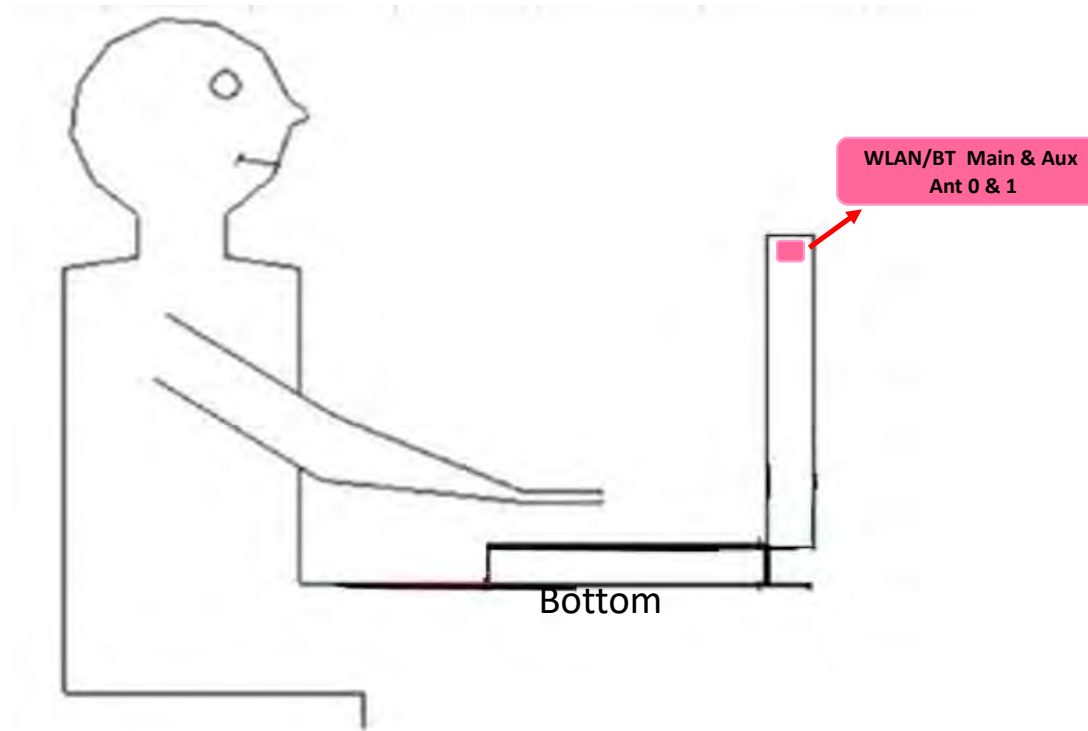

<Right Side View> Laptop Mode(90°)

< SKU AT >

Antenna	Bottom of Laptop
	(mm)
WLAN Main Ant 0	195.00
WLAN/BT Aux Ant 1	195.00