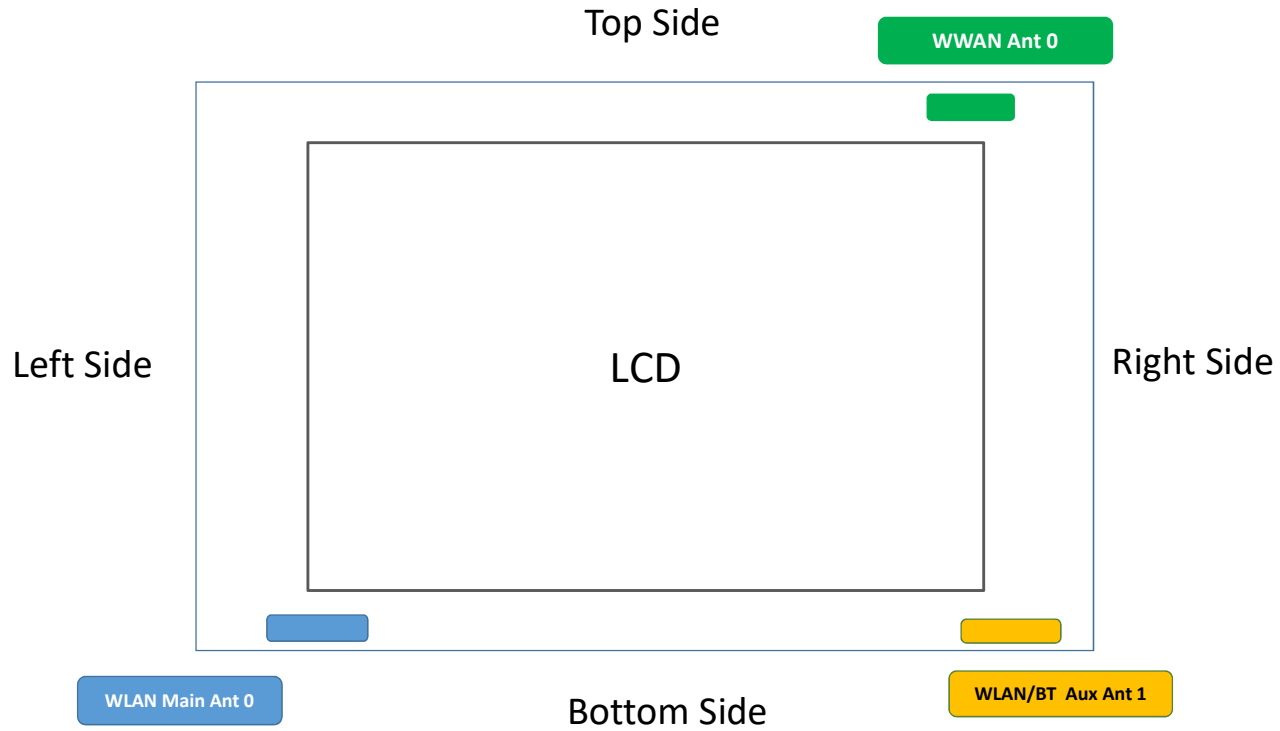

Photographs of EUT Setup and Antenna Location

The photographs of EUT and setup for SAR testing are shown as follows.

<Tx Antenna Location - Laptop Operating Mode>

Antenna	Supported Band
WWAN Ant 0	WCDMA II / IV / V LTE B2 / 4 / 5 / 7 / 12 / 13 / 14 / 17 / 25 / 26 / 30 / 38 / 41 / 48 / 66 / 71
WLAN Main Ant 0	Wi-Fi 2.4G / 5G / 6G
WLAN/BT Aux Ant 1	Wi-Fi 2.4G / 5G / 6G / BT

Antenna	To Bottom of Laptop (mm)
WWAN Ant 0	215.64
WLAN Main Ant 0	3.44
WLAN/BT Aux Ant 1	3.44

<Tx Antenna Location - Tablet Operating Mode>

Antenna	Supported Band
WWAN Ant 0	WCDMA II / IV / V LTE B2 / 4 / 5 / 7 / 12 / 13 / 14 / 17 / 25 / 26 / 30 / 38 / 41 / 48 / 66 / 71
WLAN Main Ant 0	Wi-Fi 2.4G / 5G / 6G
WLAN/BT Aux Ant 1	Wi-Fi 2.4G / 5G / 6G / BT

<Photographs of Body SAR Test Setup>

Rear Face of Tablet Mode Tested at 0 mm

Left Side of Tablet Mode Tested at 0 mm

Right Side of Tablet Mode Tested at 0 mm

Top Side of Tablet Mode Tested at 0 mm

Bottom Side of Tablet Mode Tested at 0 mm