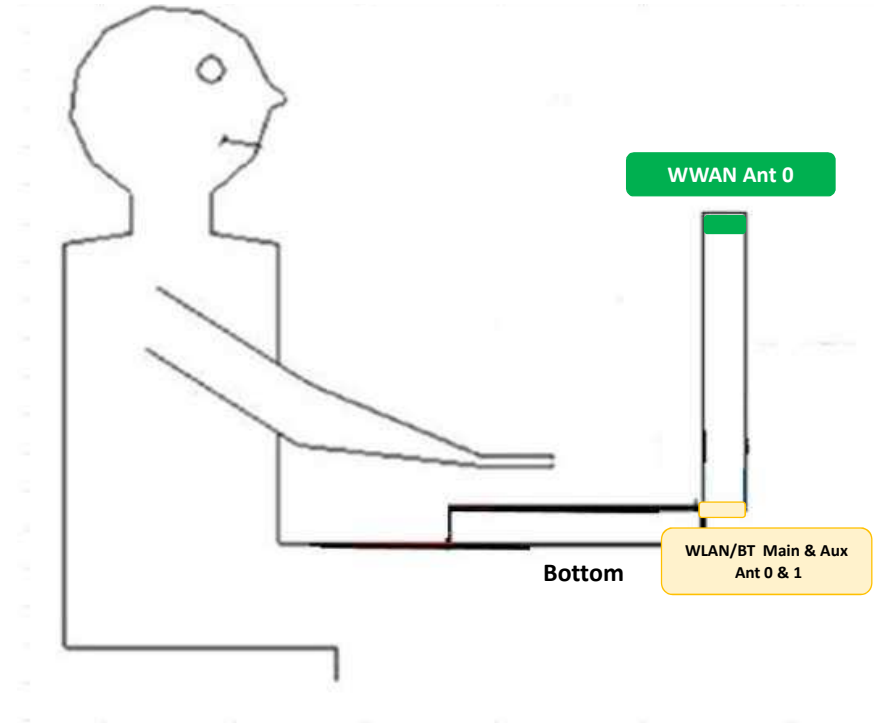

Photographs of EUT Setup and Antenna Location

The photographs of EUT and setup for SAR testing are shown as follows.

<Tx Antenna Location - Laptop Operating Mode>

Antenna	Supported Band
WWAN Ant 0	WCDMA II / IV / V LTE B2 / 4 / 5 / 7 / 12 / 13 / 14 / 17 / 25 / 26 / 30 / 38 / 41 / 48 / 66 / 71
WLAN Main Ant 0	Wi-Fi 2.4G / 5G / 6G
WLAN/BT Aux Ant 1	Wi-Fi 2.4G / 5G / 6G / BT

Antenna	To Bottom of Laptop (mm)
WWAN Ant 0	215.64
WLAN Main Ant 0	3.44
WLAN/BT Aux Ant 1	3.44

<Tx Antenna Location - Tablet Operating Mode>

Antenna	Supported Band
WWAN Ant 0	WCDMA II / IV / V LTE B2 / 4 / 5 / 7 / 12 / 13 / 14 / 17 / 25 / 26 / 30 / 38 / 41 / 48 / 66 / 71
WLAN Main Ant 0	Wi-Fi 2.4G / 5G / 6G
WLAN/BT Aux Ant 1	Wi-Fi 2.4G / 5G / 6G / BT

<Photographs of Body SAR Test Setup>

Rear Face of Tablet Mode Tested at 0 mm

Left Side of Tablet Mode Tested at 0 mm

Right Side of Tablet Mode Tested at 0 mm

Top Side of Tablet Mode Tested at 0 mm

Bottom Side of Tablet Mode Tested at 0 mm

Bottom of Laptop Tested at 0 mm