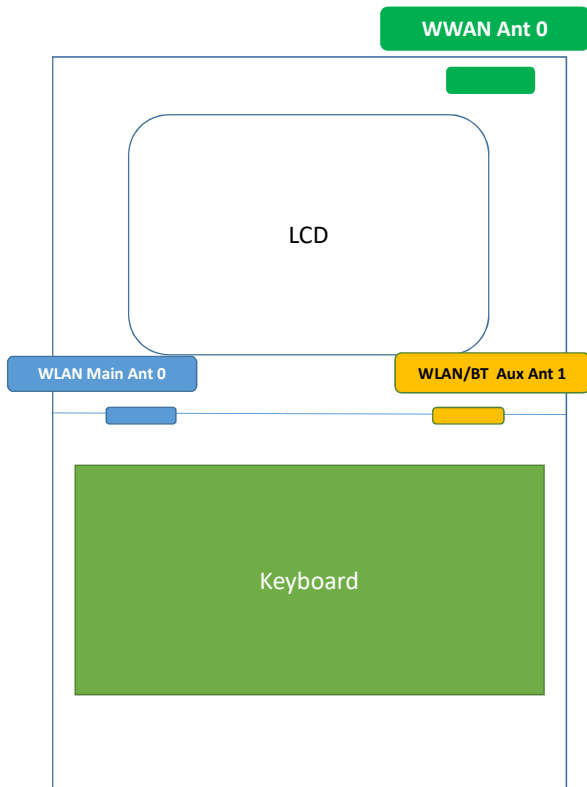

Photographs of EUT Setup and Antenna Location

The photographs of EUT and setup for SAR testing are shown as follows.

<Tx Antenna Location - Laptop Operating Mode>

Antenna	Supported Band
WWAN Ant 0	WCDMA II / IV / V LTE B2 / 4 / 5 / 7 / 12 / 13 / 14 / 17 / 25 / 26 / 30 / 38 / 41 / 48 / 66 / 71
WLAN Main Ant 0	Wi-Fi 2.4G / 5G / 6G
WLAN/BT Aux Ant 1	Wi-Fi 2.4G / 5G / 6G / BT

Antenna	To Bottom of Laptop (mm)
WWAN Ant 0	215.64
WLAN Main Ant 0	3.44
WLAN/BT Aux Ant 1	3.44

<Tx Antenna Location - Tablet Operating Mode>

Antenna	Supported Band
WWAN Ant 0	WCDMA II / IV / V LTE B2 / 4 / 5 / 7 / 12 / 13 / 14 / 17 / 25 / 26 / 30 / 38 / 41 / 48 / 66 / 71
WLAN Main Ant 0	Wi-Fi 2.4G / 5G / 6G
WLAN/BT Aux Ant 1	Wi-Fi 2.4G / 5G / 6G / BT

<Photographs of Body SAR Test Setup>

Rear Face of Tablet Mode Tested at 0 mm

Left Side of Tablet Mode Tested at 0 mm

Right Side of Tablet Mode Tested at 0 mm

Top Side of Tablet Mode Tested at 0 mm

Bottom Side of Tablet Mode Tested at 0 mm