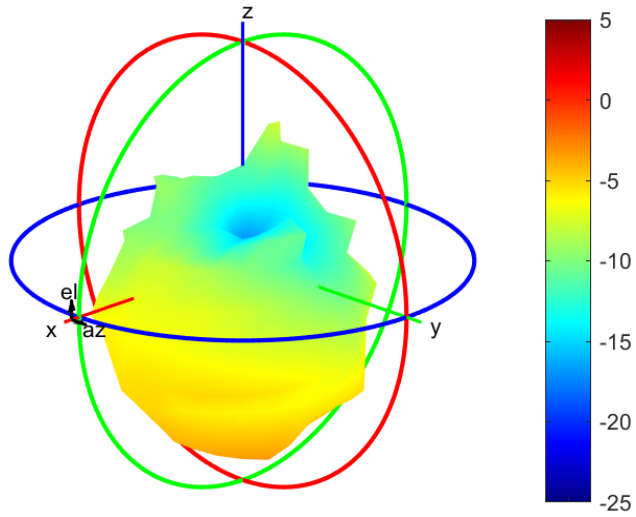

1510.9MHz

Center Frequency	1510.9MHz
Horizontal (dBi) peak	-5.68
Vertical (dBi) peak	-3.35