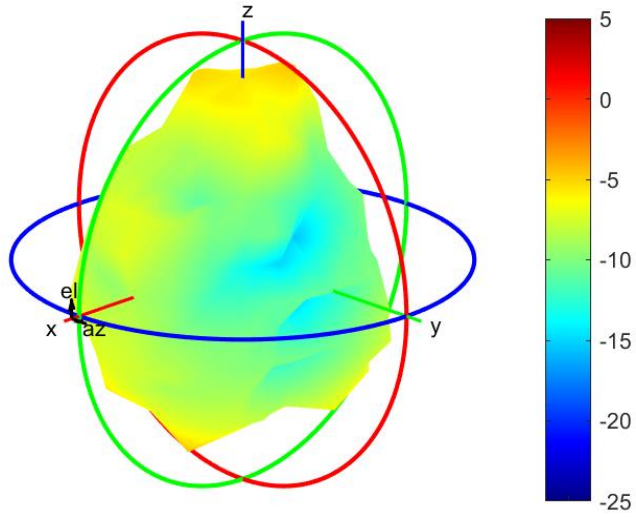

880MHz

| | |
|-----------------------|---------------|
| Center Frequency | 880MHz |
| Horizontal (dBi) peak | -5.60 |
| Vertical (dBi) peak | -4.23 |

897.5MHz

| | |
|-----------------------|-----------------|
| Center Frequency | 897.5MHz |
| Horizontal (dBi) peak | -5.78 |
| Vertical (dBi) peak | -4.47 |

915MHz

| | |
|-----------------------|---------------|
| Center Frequency | 915MHz |
| Horizontal (dBi) peak | -5.30 |
| Vertical (dBi) peak | -4.66 |

925MHz

| | |
|-----------------------|---------------|
| Center Frequency | 925MHz |
| Horizontal (dBi) peak | -5.69 |
| Vertical (dBi) peak | -5.03 |