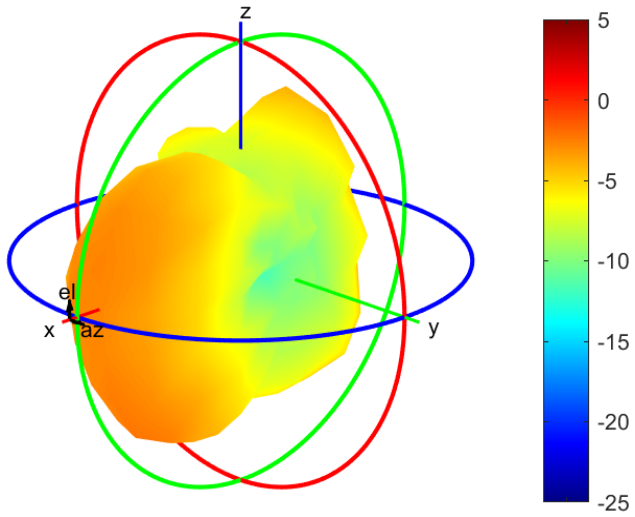

TB mode

WWAN Aux Antenna (Rx2)

617MHz

| | |
|-----------------------|----------------|
| Center Frequency | 617 MHz |
| Horizontal (dBi) peak | -5.75 |
| Vertical (dBi) peak | -3.60 |

635MHz

| | |
|-----------------------|----------------|
| Center Frequency | 635 MHz |
| Horizontal (dBi) peak | -5.78 |
| Vertical (dBi) peak | -3.00 |

652MHz

| | |
|-----------------------|---------------|
| Center Frequency | 652MHz |
| Horizontal (dBi) peak | -5.56 |
| Vertical (dBi) peak | -2.41 |

663MHz

| | |
|-----------------------|----------------|
| Center Frequency | 663 MHz |
| Horizontal (dBi) peak | -5.45 |
| Vertical (dBi) peak | -2.09 |