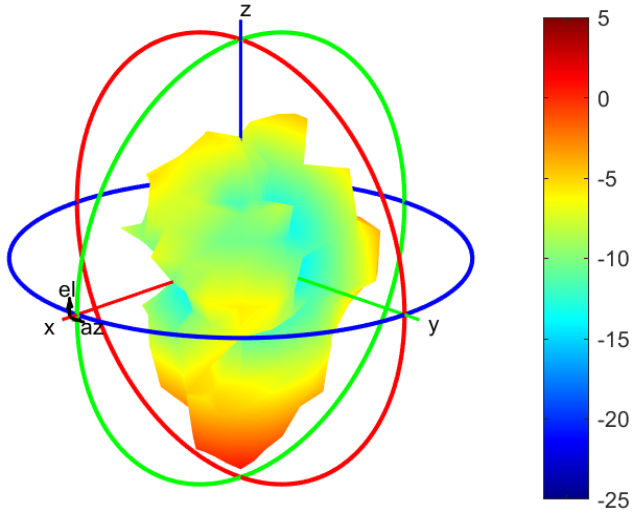

2570MHz

Center Frequency	2570MHz
Horizontal (dBi) peak	-1.04
Vertical (dBi) peak	-1.94