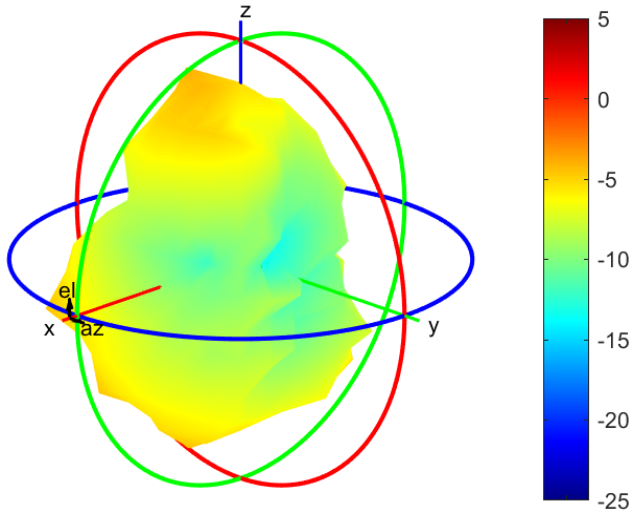

849MHz

Center Frequency	849MHz
Horizontal (dBi) peak	-4.89
Vertical (dBi) peak	-4.47