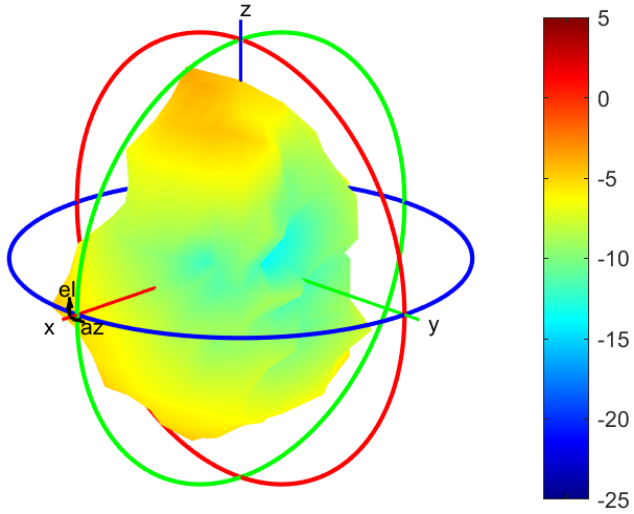

862MHz

Center Frequency	862MHz
Horizontal (dBi) peak	-4.73
Vertical (dBi) peak	-4.12