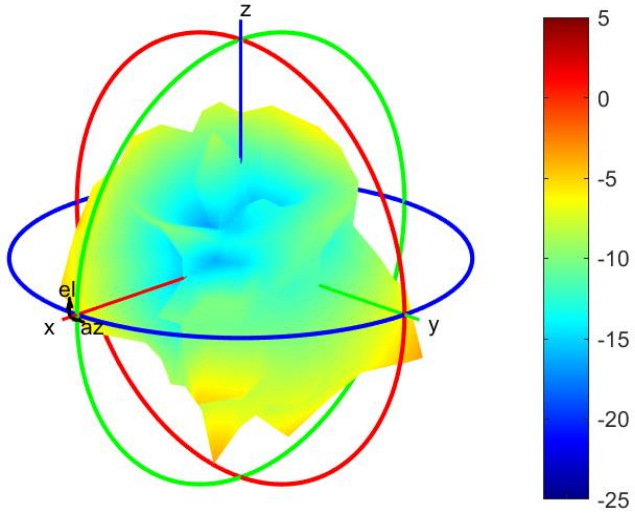

3400MHz

Center Frequency	3400MHz
Horizontal (dBi) peak	-3.84
Vertical (dBi) peak	-5.16