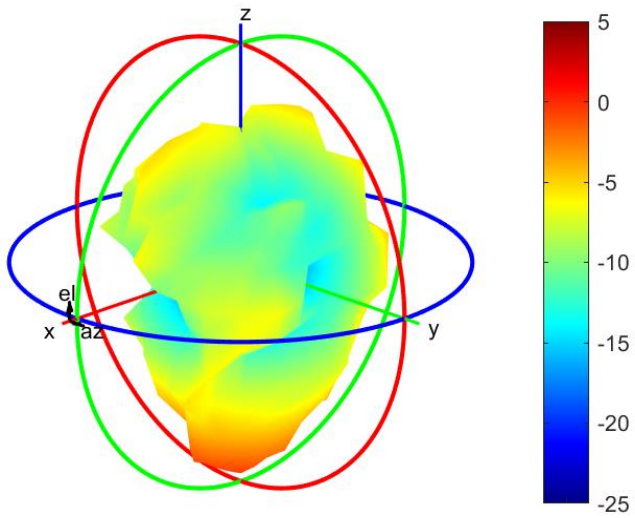

2500MHz

| | |
|-----------------------|----------------|
| Center Frequency | 2500MHz |
| Horizontal (dBi) peak | 0.40 |
| Vertical (dBi) peak | 0.59 |

2570MHz

| | |
|-----------------------|----------------|
| Center Frequency | 2570MHz |
| Horizontal (dBi) peak | -1.04 |
| Vertical (dBi) peak | -1.94 |

2595MHz

| | |
|-----------------------|----------------|
| Center Frequency | 2595MHz |
| Horizontal (dBi) peak | -1.62 |
| Vertical (dBi) peak | -2.88 |

2620MHz

| | |
|-----------------------|----------------|
| Center Frequency | 2620MHz |
| Horizontal (dBi) peak | -1.99 |
| Vertical (dBi) peak | -3.64 |