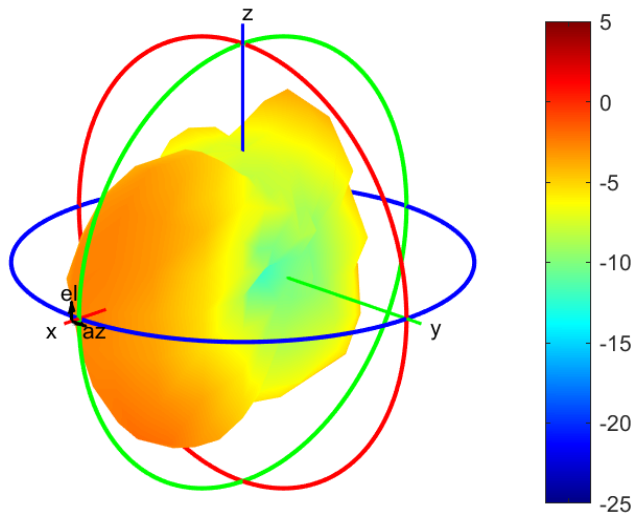

TB mode

WWAN Aux Antenna (Rx2)

617MHz

| | |
|-----------------------|----------------|
| Center Frequency | 617 MHz |
| Horizontal (dBi) peak | -5.75 |
| Vertical (dBi) peak | -3.60 |

635MHz

| | |
|-----------------------|----------------|
| Center Frequency | 635 MHz |
| Horizontal (dBi) peak | -5.78 |
| Vertical (dBi) peak | -3.00 |

652MHz

| | |
|-----------------------|---------------|
| Center Frequency | 652MHz |
| Horizontal (dBi) peak | -5.56 |
| Vertical (dBi) peak | -2.41 |

663MHz

| | |
|-----------------------|----------------|
| Center Frequency | 663 MHz |
| Horizontal (dBi) peak | -5.45 |
| Vertical (dBi) peak | -2.09 |