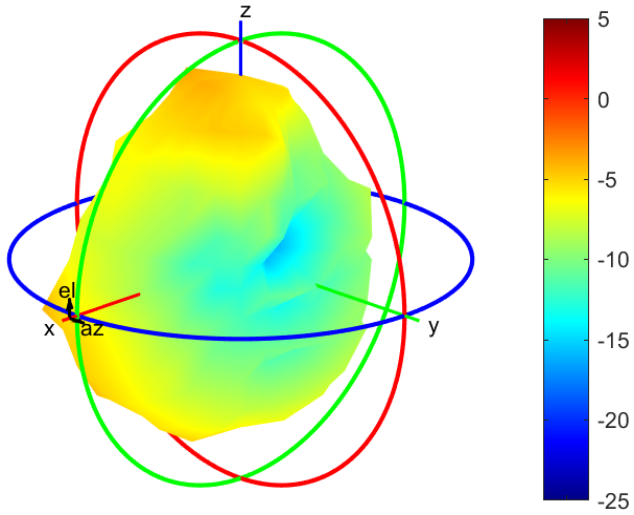

849MHz

| | |
|-----------------------|---------------|
| Center Frequency | 849MHz |
| Horizontal (dBi) peak | -4.89 |
| Vertical (dBi) peak | -4.47 |

862MHz

| | |
|-----------------------|---------------|
| Center Frequency | 862MHz |
| Horizontal (dBi) peak | -4.73 |
| Vertical (dBi) peak | -4.12 |

880MHz

| | |
|-----------------------|---------------|
| Center Frequency | 880MHz |
| Horizontal (dBi) peak | -5.60 |
| Vertical (dBi) peak | -4.23 |

897.5MHz

| | |
|-----------------------|-----------------|
| Center Frequency | 897.5MHz |
| Horizontal (dBi) peak | -5.78 |
| Vertical (dBi) peak | -4.47 |