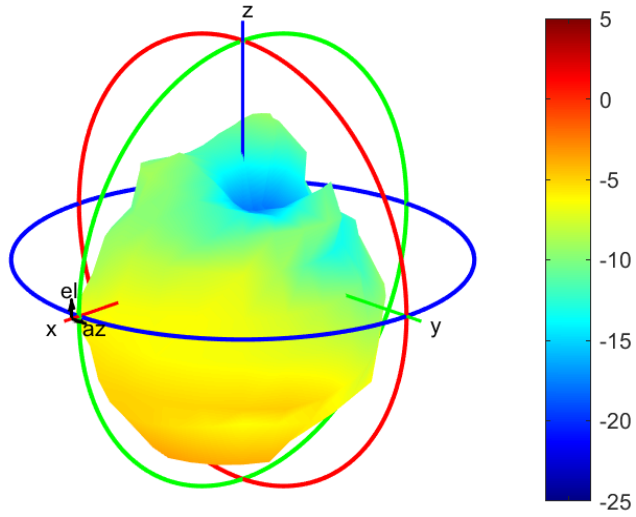

1462.9MHz

| | |
|-----------------------|------------------|
| Center Frequency | 1462.9MHz |
| Horizontal (dBi) peak | -4.90 |
| Vertical (dBi) peak | -3.66 |

1496MHz

| | |
|-----------------------|----------------|
| Center Frequency | 1496MHz |
| Horizontal (dBi) peak | -5.56 |
| Vertical (dBi) peak | -3.24 |

1510.9MHz

| | |
|-----------------------|------------------|
| Center Frequency | 1510.9MHz |
| Horizontal (dBi) peak | -5.68 |
| Vertical (dBi) peak | -3.35 |

1557MHz

| | |
|-----------------------|----------------|
| Center Frequency | 1557MHz |
| Horizontal (dBi) peak | -6.34 |
| Vertical (dBi) peak | -3.64 |