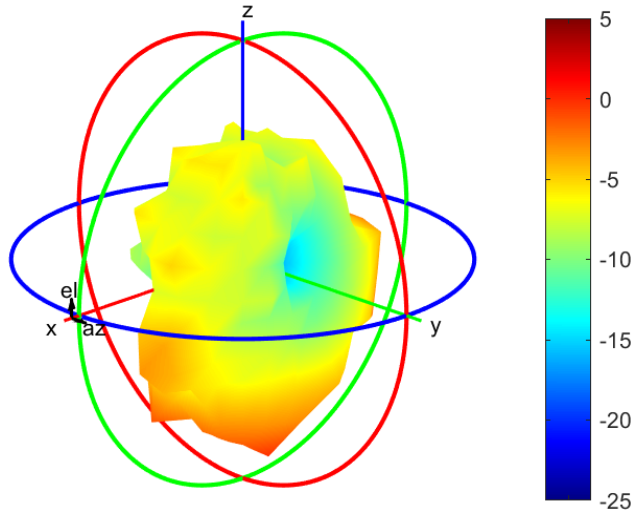

1980MHz

| | |
|-----------------------|----------------|
| Center Frequency | 1980MHz |
| Horizontal (dBi) peak | 0.35 |
| Vertical (dBi) peak | -1.39 |

2110MHz

| | |
|-----------------------|----------------|
| Center Frequency | 2110MHz |
| Horizontal (dBi) peak | -0.61 |
| Vertical (dBi) peak | -2.20 |

2200MHz

| | |
|-----------------------|----------------|
| Center Frequency | 2200MHz |
| Horizontal (dBi) peak | 1.01 |
| Vertical (dBi) peak | -1.52 |

2300MHz

| | |
|-----------------------|----------------|
| Center Frequency | 2300MHz |
| Horizontal (dBi) peak | 2.10 |
| Vertical (dBi) peak | -0.19 |