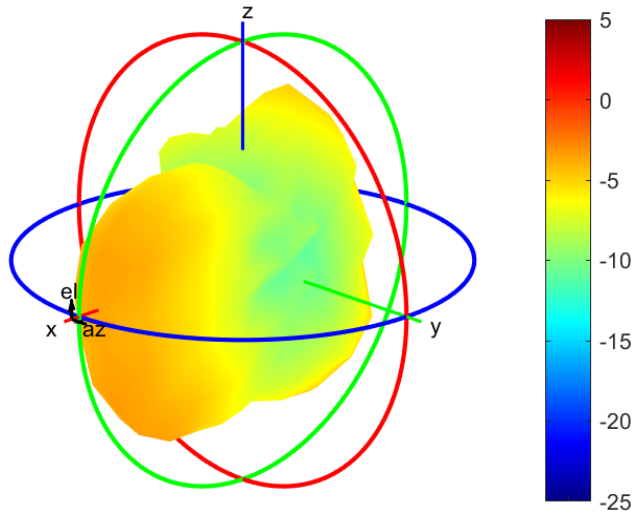

TB mode

WWAN Aux Antenna (Rx2)

617MHz

| | |
|-----------------------|----------------|
| Center Frequency | 617 MHz |
| Horizontal (dBi) peak | -5.75 |
| Vertical (dBi) peak | -3.60 |

635MHz

| | |
|-----------------------|----------------|
| Center Frequency | 635 MHz |
| Horizontal (dBi) peak | -5.78 |
| Vertical (dBi) peak | -3.00 |

652MHz

| | |
|-----------------------|---------------|
| Center Frequency | 652MHz |
| Horizontal (dBi) peak | -5.56 |
| Vertical (dBi) peak | -2.41 |

663MHz

| | |
|-----------------------|----------------|
| Center Frequency | 663 MHz |
| Horizontal (dBi) peak | -5.45 |
| Vertical (dBi) peak | -2.09 |