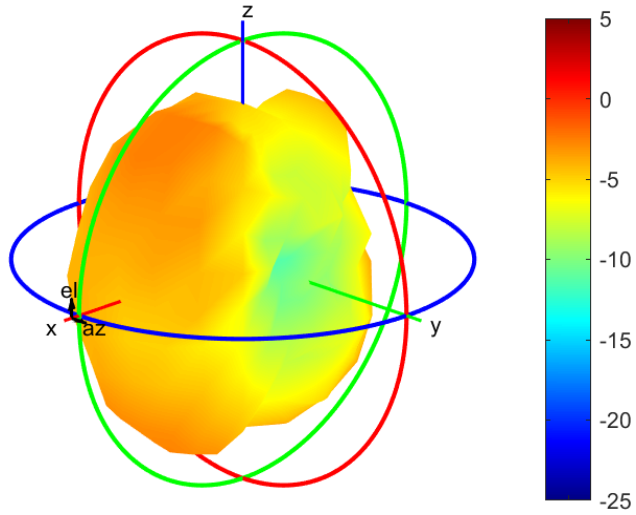

681MHz

| | |
|-----------------------|---------------|
| Center Frequency | 681MHz |
| Horizontal (dBi) peak | -5.39 |
| Vertical (dBi) peak | -2.15 |

698MHz

| | |
|-----------------------|---------------|
| Center Frequency | 698MHz |
| Horizontal (dBi) peak | -5.15 |
| Vertical (dBi) peak | -2.87 |

703MHz

| | |
|-----------------------|----------------|
| Center Frequency | 703 MHz |
| Horizontal (dBi) peak | -5.11 |
| Vertical (dBi) peak | -2.62 |

707.5MHz

| | |
|-----------------------|-----------------|
| Center Frequency | 707.5MHz |
| Horizontal (dBi) peak | -5.22 |
| Vertical (dBi) peak | -2.93 |