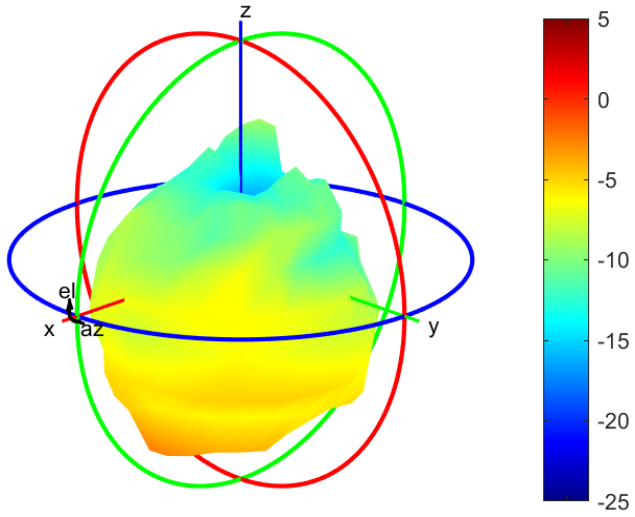

1610MHz

Center Frequency	1610MHz
Horizontal (dBi) peak	-5.30
Vertical (dBi) peak	-3.19