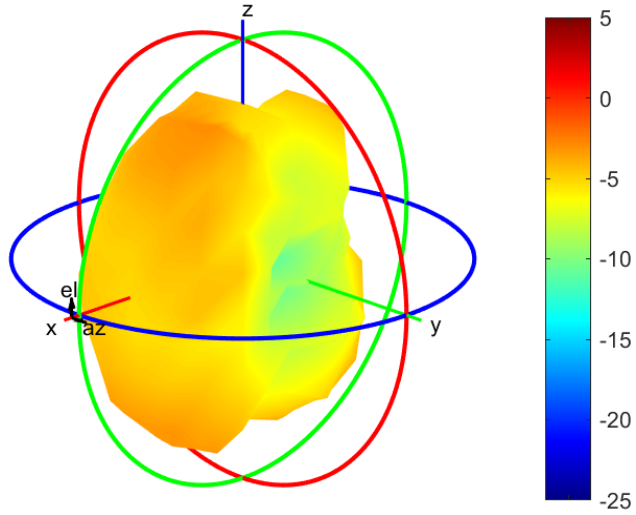

717MHz

Center Frequency	717MHz
Horizontal (dBi) peak	-5.34
Vertical (dBi) peak	-3.36