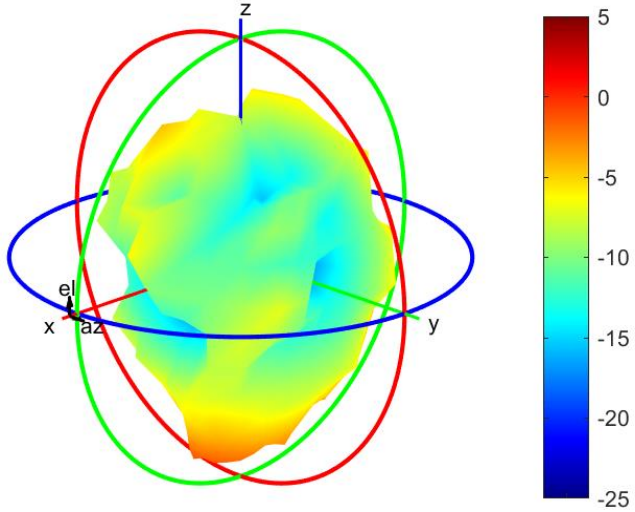

2500MHz

| | |
|-----------------------|----------------|
| Center Frequency | 2500MHz |
| Horizontal (dBi) peak | 0.40 |
| Vertical (dBi) peak | 0.59 |

2570MHz

| | |
|-----------------------|----------------|
| Center Frequency | 2570MHz |
| Horizontal (dBi) peak | -1.04 |
| Vertical (dBi) peak | -1.94 |

2595MHz

| | |
|-----------------------|----------------|
| Center Frequency | 2595MHz |
| Horizontal (dBi) peak | -1.62 |
| Vertical (dBi) peak | -2.88 |

2620MHz

| | |
|-----------------------|----------------|
| Center Frequency | 2620MHz |
| Horizontal (dBi) peak | -1.99 |
| Vertical (dBi) peak | -3.64 |