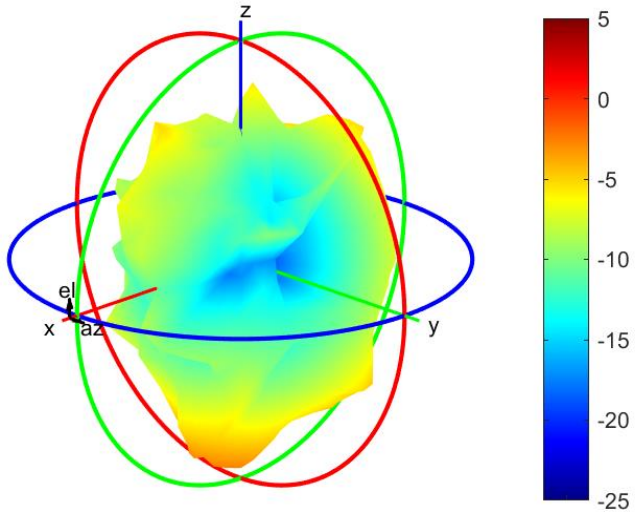

2690MHz

Center Frequency	2690MHz
Horizontal (dBi) peak	-4.01
Vertical (dBi) peak	-2.99