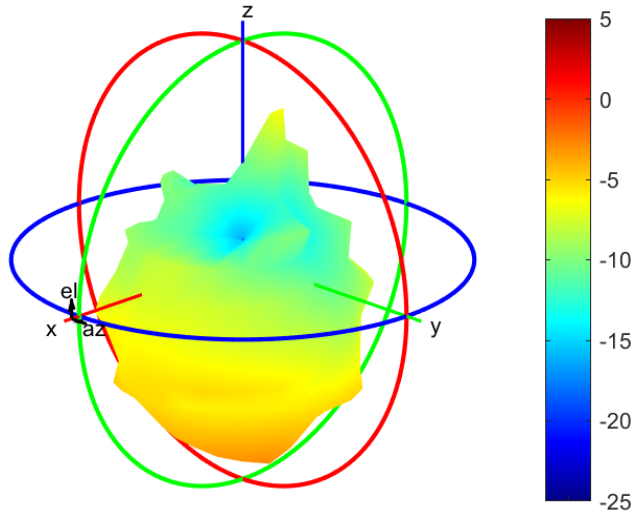

1447.9MHz

| | |
|-----------------------|------------------|
| Center Frequency | 1447.9MHz |
| Horizontal (dBi) peak | -4.80 |
| Vertical (dBi) peak | -4.05 |

1455.4MHz

| | |
|-----------------------|------------------|
| Center Frequency | 1455.4MHz |
| Horizontal (dBi) peak | -5.12 |
| Vertical (dBi) peak | -3.84 |

1462.9MHz

| | |
|-----------------------|------------------|
| Center Frequency | 1462.9MHz |
| Horizontal (dBi) peak | -4.90 |
| Vertical (dBi) peak | -3.66 |

1496MHz

| | |
|-----------------------|----------------|
| Center Frequency | 1496MHz |
| Horizontal (dBi) peak | -5.56 |
| Vertical (dBi) peak | -3.24 |