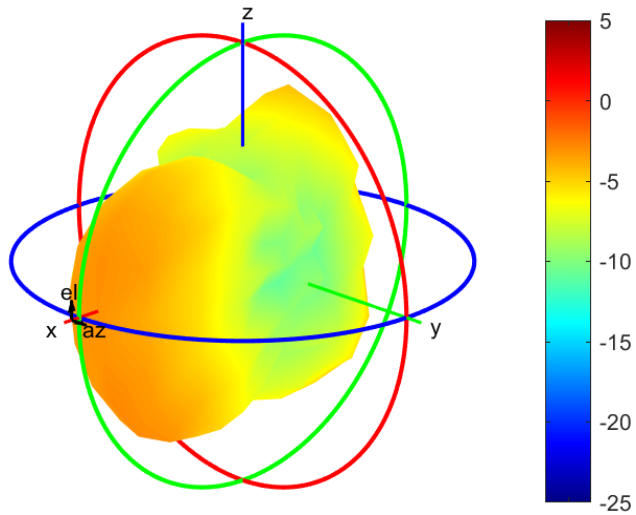

TB mode

WWAN Aux Antenna (Rx2)

617MHz

| | |
|-----------------------|----------------|
| Center Frequency | 617 MHz |
| Horizontal (dBi) peak | -5.75 |
| Vertical (dBi) peak | -3.60 |

635MHz

| | |
|-----------------------|----------------|
| Center Frequency | 635 MHz |
| Horizontal (dBi) peak | -5.78 |
| Vertical (dBi) peak | -3.00 |

652MHz

| | |
|-----------------------|---------------|
| Center Frequency | 652MHz |
| Horizontal (dBi) peak | -5.56 |
| Vertical (dBi) peak | -2.41 |

663MHz

| | |
|-----------------------|----------------|
| Center Frequency | 663 MHz |
| Horizontal (dBi) peak | -5.45 |
| Vertical (dBi) peak | -2.09 |